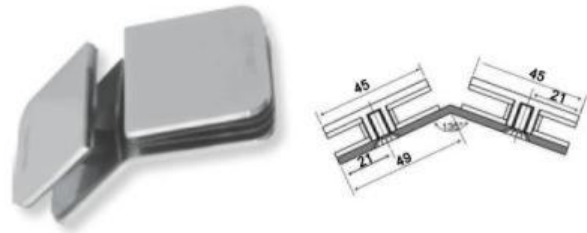

KT-SGC-202-S4 / KT-SGC-202-(04)M
Glass to Glass Connector 135D
304G Satin / 304G Mirror