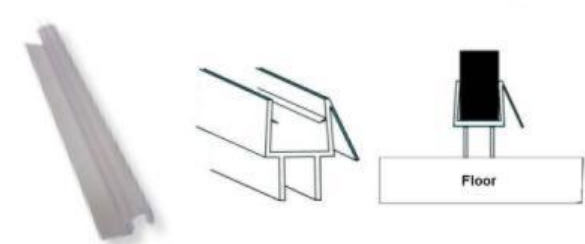

KT-SPS-108-8MM / KT-SPS-108-10MM
Water Dispersal Seal for 8/10mm Glass