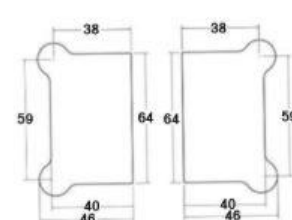

KT-SSH-102-S4 / KT-SSH-102-(04)M
Glass Door to Fixed Glass Hinge
304G Satin / 304G Mirror