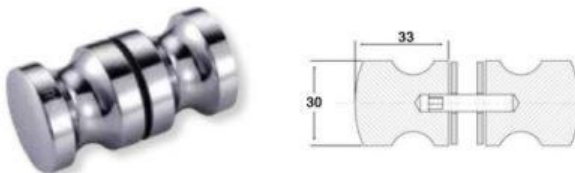

KT-NOB-102(04)M
Glass Door Nob 30 x 33mm
304G Mirror