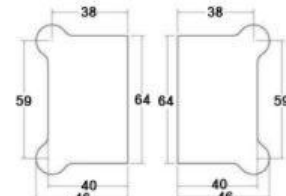

KT-SSH-104-S4 / KT-SSH-104-(04)M
Glass Door to Fixed Glass Hinge 90D
304G Satin / 304G Mirror