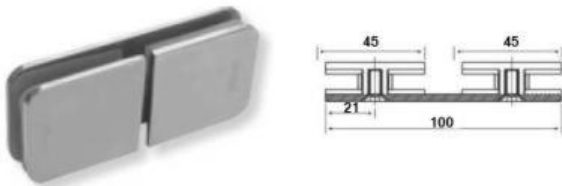

KT-SGC-205-S4-S / KT-SGC-205-(04)M
180D Glass to Glass Connector
304G Satin / 304G Mirror