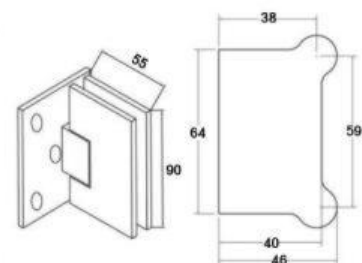

KT-SSH-106-S4 / KT-SSH-106-(04)M
Glass Door to Wall Hinge
304G Satin / 304G Mirror