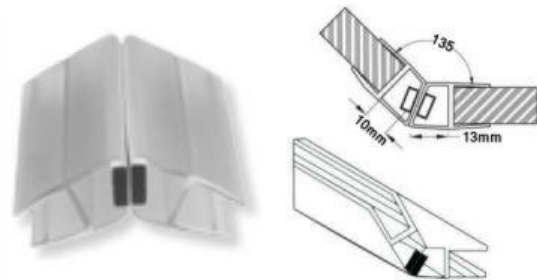

## Shower Fittings

**KT-SPS-109-8MM / KT-SPS-109-10MM**  
Plastic Seal for Sliding Doors with Brush 8x8  
For 8/10mm Glass

**KT-SPS-110-8MM / KT-SPS-110-10MM**  
Plastic Seal for Sliding Doors with Brush 7x8  
For 8/10mm Glass

**KT-MPS-101-8MM / KT-MPS-101-10MM**  
Magnetic Plastic Seal for Sliding Glass Door at 180D  
For 8/10mm Glass

**KT-MPS-102-8MM / KT-MPS-102-10MM**  
Magnetic Plastic Seal for Sliding Glass Door at 135D  
For 8/10mm Glass