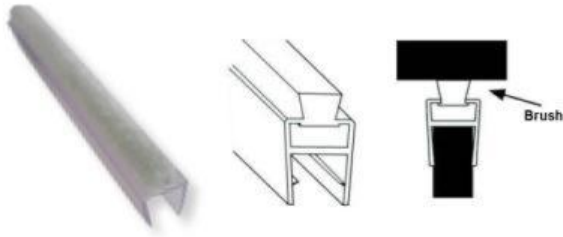

Shower Fittings

KT-SPS-109-8MM / KT-SPS-109-10MM
Plastic Seal for Sliding Doors with Brush 8x8
For 8/10mm Glass