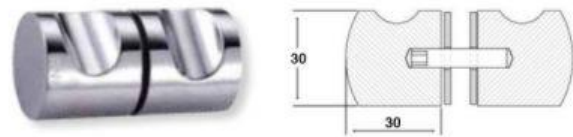

KT-NOB-101(04)M
Glass Door Nob 30 x 30mm
304G Mirror