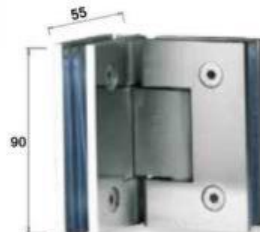

# Shower Fittings

**8mm-Shower-Profile**  
 3m Lengths - 8mm Glass  
 Ali - Satin Anodised  
 (Also available in 304G Mirror polish)

**10mm-Shower-Profile**  
 3m Lengths - 10mm Glass  
 Ali - Satin Anodised  
 (Also available in 304G Mirror polish)

**KT-SSH-101-S4 / KT-SSH-101-(04)M**  
 Glass to Wall Hinge  
 304G Satin / 304G Mirror

**KT-SSH-102-S4 / KT-SSH-102-(04)M**  
 Glass Door to Fixed Glass Hinge  
 304G Satin / 304G Mirror

**KT-SSH-103-S4 / KT-SSH-103-(04)M**  
 Glass Door to Fixed Glass Hinge 135D  
 304G Satin / 304G Mirror