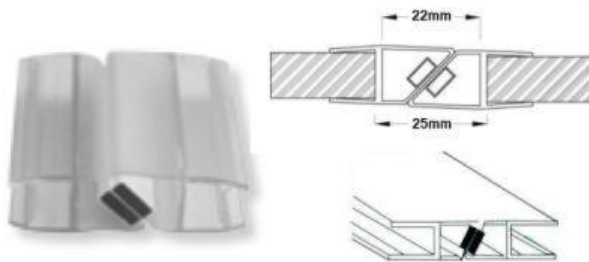

KT-MPS-101-8MM / KT-MPS-101-10MM
Magnetic Plastic Seal for Sliding Glass Door at 180D
For 8/10mm Glass