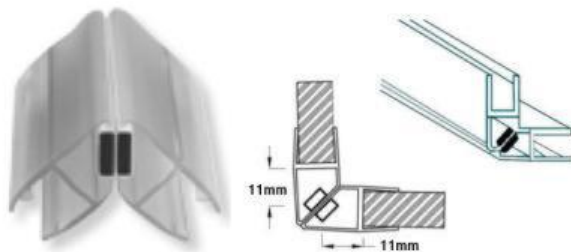

## Shower Fittings

**KT-SPS-109-8MM / KT-SPS-109-10MM**  
Plastic Seal for Sliding Doors with Brush 8x8  
For 8/10mm Glass

**KT-SPS-110-8MM / KT-SPS-110-10MM**  
Plastic Seal for Sliding Doors with Brush 7x8  
For 8/10mm Glass

**KT-MPS-101-8MM / KT-MPS-101-10MM**  
Magnetic Plastic Seal for Sliding Glass Door at 180D  
For 8/10mm Glass

**KT-MPS-102-8MM / KT-MPS-102-10MM**  
Magnetic Plastic Seal for Sliding Glass Door at 135D  
For 8/10mm Glass