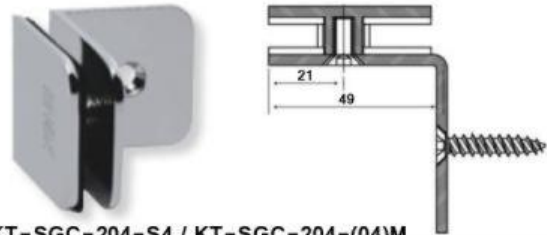

KT-SGC-204-S4 / KT-SGC-204-(04)M
Wall to Glass Connector 90D
304G Satin / 304G Mirror