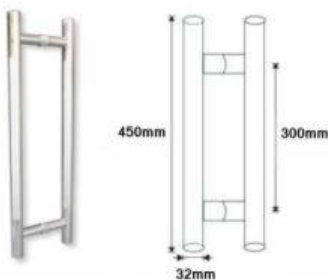

**KT-SGC-203-S4 / KT-SGC-203-(04)M**  
Glass to Glass Connector 90D  
304G Satin / 304G Mirror

**KT-SGC-204-S4 / KT-SGC-204-(04)M**  
Wall to Glass Connector 90D  
304G Satin / 304G Mirror

**KT-SGC-205-S4-S / KT-SGC-205-(04)M**  
180D Glass to Glass Connector  
304G Satin / 304G Mirror

**KT-NOB-101(04)M**  
Glass Door Nob 30 x 30mm  
304G Mirror

**KT-NOB-102(04)M**  
Glass Door Nob 30 x 33mm  
304G Mirror

**KT-NOB-103(04)M**  
Glass Door Nob 30 x 35mm  
304G Mirror

**KT-HDH-306(04)S**  
Handle for Glass Door  
304G Satin