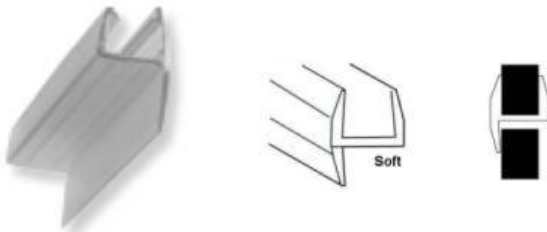

# Shower Fittings

**KT-SPS-101-8MM / KT-SPS-101-10MM**  
Plastic Seal for 8/10mm Glass

**KT-SPS-102-8MM / KT-SPS-102-10MM**  
Plastic Seal for 8/10mm Glass

**KT-SPS-103-8MM / KT-SPS-103-10MM**  
Plastic Seal for 8/10mm Glass