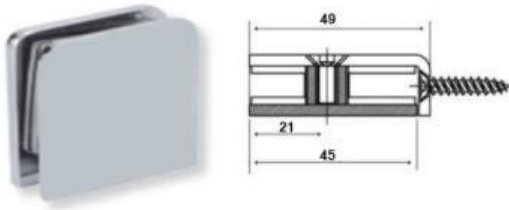

Shower Fittings

KT-SGC-201-S4 / KT-SGC-201-(04)M
Glass Panel to Wall Connector
304G Satin / 304G Mirror