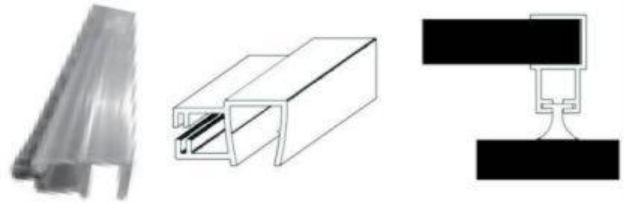

KT-SPS-110-8MM / KT-SPS-110-10MM
Plastic Seal for Sliding Doors with Brush 7x8
For 8/10mm Glass