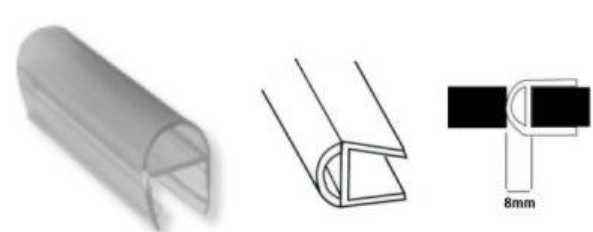

# Shower Fittings

**KT-SPS-101-8MM / KT-SPS-101-10MM**  
Plastic Seal for 8/10mm Glass

**KT-SPS-102-8MM / KT-SPS-102-10MM**  
Plastic Seal for 8/10mm Glass

**KT-SPS-103-8MM / KT-SPS-103-10MM**  
Plastic Seal for 8/10mm Glass

**KT-SPS-104-8MM / KT-SPS-104-10MM**  
Plastic Seal for 8/10mm Glass

**KT-SPS-105-8MM / KT-SPS-105-10MM**  
Side Seal with Wing 17mm for 8/10mm Glass

**KT-SPS-106-8MM / KT-SPS-106-10MM**  
Side Seal with Wing 18mm for 8/10mm Glass