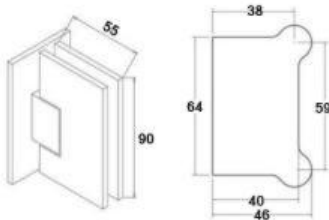

# Shower Fittings

**8mm-Shower-Profile**  
 3m Lengths - 8mm Glass  
 Ali - Satin Anodised  
 (Also available in 304G Mirror polish)

**10mm-Shower-Profile**  
 3m Lengths - 10mm Glass  
 Ali - Satin Anodised  
 (Also available in 304G Mirror polish)