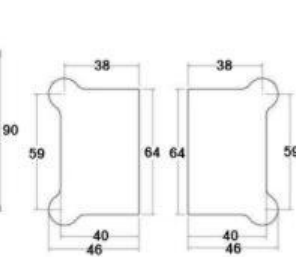

KT-SSH-103-S4 / KT-SSH-103-(04)M
Glass Door to Fixed Glass Hinge 135D
304G Satin / 304G Mirror