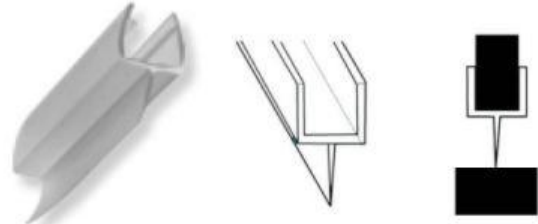

# Shower Fittings

**KT-SPS-101-8MM / KT-SPS-101-10MM**  
Plastic Seal for 8/10mm Glass

**KT-SPS-102-8MM / KT-SPS-102-10MM**  
Plastic Seal for 8/10mm Glass

**KT-SPS-103-8MM / KT-SPS-103-10MM**  
Plastic Seal for 8/10mm Glass