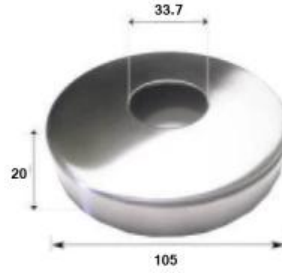

RON1010-100-33.7
Weldable Plate
304

ROS1001-33.7
Cover Plate
304

RO1001-33.7mm
Tube 33.7 x 2.6mm
304 (Satin and Mirror)

EK1002-33mm
End Cap
304

EK1018-33mm
Dome End Cap
304

EK1006-33.7mm
M8 Drilled End Cap
304

Disk-33
Flat Disk
304

Dishend-33
Dish End
304

HH1050-33.7
Sphere, with Drilled Holes
304

THA1002-33mm
Door Handle Stem
304

HH1001-H-33mm
Saddle
304

RA1006-33.7
Spigot
304

RV1008-33.7
Radius Bend
304

See an extensive range of 33.7 x 2mm fittings on: www.sb-railing.co.uk