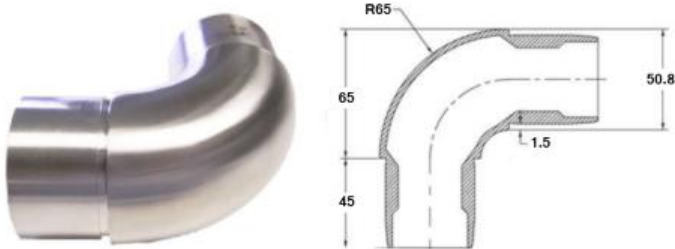

RV1003-50.8x1.5mm
Short Radius Bend
316

RV1005-50.8x1.5mm
Sharp Bend
316

RV1008-50.8x1.5mm
Radius Bend
316

RV1018-50.8x1.5mm
Rounded End Scroll
316

RV1004-ADJ-50.8x1.5mm
Adjustable Angle Changer
316

RV1001-50.8x1.5mm
Straight Connector
316

RV1009-50.8x1.5mm
Rotatable Bend
316

RO1001-50.8
Tube x 1.5mm Satin/Mirror
304/316

EK1002-50.8x1.5mm
Flat End Cap
316

EK1010-50.8x1.5mm
Convex End Cap
316

EK1018-50.8x1.5mm
Dome End Cap
316