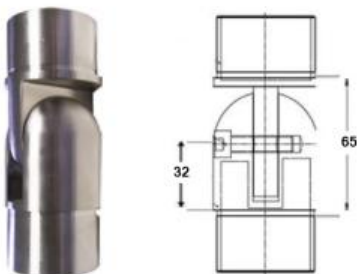

RV1003-50.8x1.5mm
Short Radius Bend
316

RV1005-50.8x1.5mm
Sharp Bend
316

RV1008-50.8x1.5mm
Radius Bend
316

RV1018-50.8x1.5mm
Rounded End Scroll
316

RV1004-ADJ-50.8x1.5mm
Adjustable Angle Changer
316

RV1001-50.8x1.5mm
Straight Connector
316

RV1009-50.8x1.5mm
Rotatable Bend
316

RO1001-50.8
Tube x 1.5mm Satin/Mirror
304/316

EK1002-50.8x1.5mm
Flat End Cap
316

EK1010-50.8x1.5mm
Convex End Cap
316

EK1018-50.8x1.5mm
Dome End Cap
316