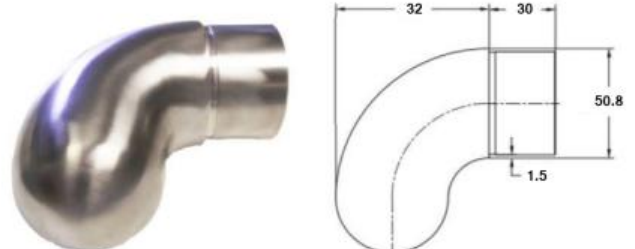

RV1003-50.8x1.5mm
Short Radius Bend
316

RV1005-50.8x1.5mm
Sharp Bend
316

RV1008-50.8x1.5mm
Radius Bend
316

RV1018-50.8x1.5mm
Rounded End Scroll
316

RV1004-ADJ-50.8x1.5mm
Adjustable Angle Changer
316

RV1001-50.8x1.5mm
Straight Connector
316

RV1009-50.8x1.5mm
Rotatable Bend
316

RO1001-50.8
Tube x 1.5mm Satin/Mirror
304/316

EK1002-50.8x1.5mm
Flat End Cap
316

EK1010-50.8x1.5mm
Convex End Cap
316

EK1018-50.8x1.5mm
Dome End Cap
316