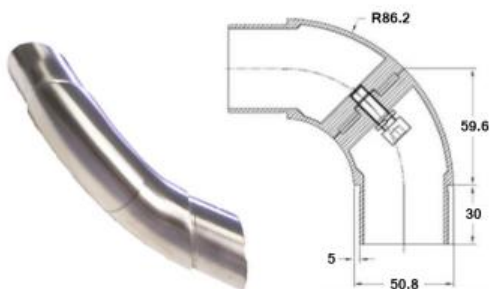

RV1003-50.8x1.5mm
Short Radius Bend
316

RV1005-50.8x1.5mm
Sharp Bend
316

RV1008-50.8x1.5mm
Radius Bend
316

RV1018-50.8x1.5mm
Rounded End Scroll
316

RV1004-ADJ-50.8x1.5mm
Adjustable Angle Changer
316

RV1001-50.8x1.5mm
Straight Connector
316

RV1009-50.8x1.5mm
Rotatable Bend
316

RO1001-50.8
Tube x 1.5mm Satin/Mirror
304/316

EK1002-50.8x1.5mm
Flat End Cap
316

EK1010-50.8x1.5mm
Convex End Cap
316

EK1018-50.8x1.5mm
Dome End Cap
316