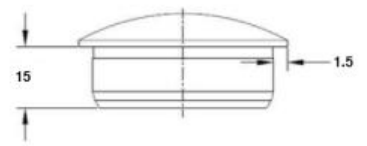

RV1003-50.8x1.5mm
Short Radius Bend
316

RV1005-50.8x1.5mm
Sharp Bend
316

RV1008-50.8x1.5mm
Radius Bend
316

RV1018-50.8x1.5mm
Rounded End Scroll
316

RV1004-ADJ-50.8x1.5mm
Adjustable Angle Changer
316

RV1001-50.8x1.5mm
Straight Connector
316

RV1009-50.8x1.5mm
Rotatable Bend
316

RO1001-50.8
Tube x 1.5mm Satin/Mirror
304/316

EK1002-50.8x1.5mm
Flat End Cap
316

EK1010-50.8x1.5mm
Convex End Cap
316

EK1018-50.8x1.5mm
Dome End Cap
316