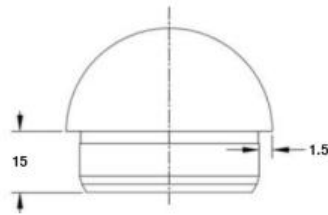

RV1009-50.8x1.5mm
Rotatable Bend
316

RO1001-50.8
Tube x 1.5mm Satin/Mirror
304/316

EK1002-50.8x1.5mm
Flat End Cap
316

EK1010-50.8x1.5mm
Convex End Cap
316

EK1018-50.8x1.5mm
Dome End Cap
316