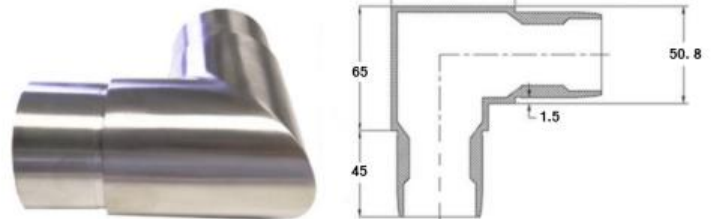

RV1003-50.8x1.5mm
Short Radius Bend
316

RV1005-50.8x1.5mm
Sharp Bend
316

RV1008-50.8x1.5mm
Radius Bend
316

RV1018-50.8x1.5mm
Rounded End Scroll
316

RV1004-ADJ-50.8x1.5mm
Adjustable Angle Changer
316

RV1001-50.8x1.5mm
Straight Connector
316

RV1009-50.8x1.5mm
Rotatable Bend
316

RO1001-50.8
Tube x 1.5mm Satin/Mirror
304/316

EK1002-50.8x1.5mm
Flat End Cap
316

EK1010-50.8x1.5mm
Convex End Cap
316

EK1018-50.8x1.5mm
Dome End Cap
316