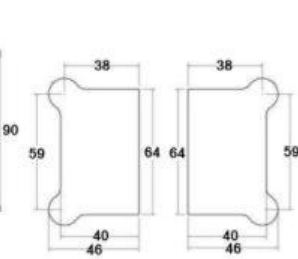

# Shower Fittings

**8mm-Shower-Profile**  
 3m Lengths - 8mm Glass  
 Ali - Satin Anodised  
 (Also available in 304G Mirror polish)

**10mm-Shower-Profile**  
 3m Lengths - 10mm Glass  
 Ali - Satin Anodised  
 (Also available in 304G Mirror polish)

**KT-SSH-101-S4 / KT-SSH-101-(04)M**  
 Glass to Wall Hinge  
 304G Satin / 304G Mirror

**KT-SSH-102-S4 / KT-SSH-102-(04)M**  
 Glass Door to Fixed Glass Hinge  
 304G Satin / 304G Mirror

**KT-SSH-103-S4 / KT-SSH-103-(04)M**  
 Glass Door to Fixed Glass Hinge 135D  
 304G Satin / 304G Mirror

**KT-SSH-104-S4 / KT-SSH-104-(04)M**  
 Glass Door to Fixed Glass Hinge 90D  
 304G Satin / 304G Mirror

**KT-SSH-105-S4 / KT-SSH-105-(04)M**  
 Fixed Glass to Wall Hinge 90D  
 304G Satin / 304G Mirror