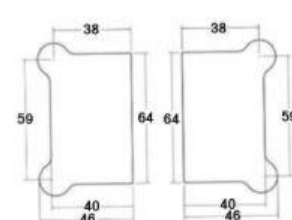

# Shower Fittings

**8mm-Shower-Profile**  
 3m Lengths - 8mm Glass  
 Ali - Satin Anodised  
 (Also available in 304G Mirror polish)

**10mm-Shower-Profile**  
 3m Lengths - 10mm Glass  
 Ali - Satin Anodised  
 (Also available in 304G Mirror polish)

**KT-SSH-101-S4 / KT-SSH-101-(04)M**  
 Glass to Wall Hinge  
 304G Satin / 304G Mirror

**KT-SSH-102-S4 / KT-SSH-102-(04)M**  
 Glass Door to Fixed Glass Hinge  
 304G Satin / 304G Mirror

**KT-SSH-103-S4 / KT-SSH-103-(04)M**  
 Glass Door to Fixed Glass Hinge 135D  
 304G Satin / 304G Mirror