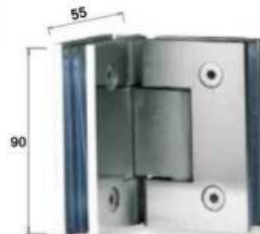

# Shower Fittings

**8mm-Shower-Profile**  
 3m Lengths - 8mm Glass  
 Ali - Satin Anodised  
 (Also available in 304G Mirror polish)

**10mm-Shower-Profile**  
 3m Lengths - 10mm Glass  
 Ali - Satin Anodised  
 (Also available in 304G Mirror polish)

**KT-SSH-101-S4 / KT-SSH-101-(04)M**  
 Glass to Wall Hinge  
 304G Satin / 304G Mirror

**KT-SSH-102-S4 / KT-SSH-102-(04)M**  
 Glass Door to Fixed Glass Hinge  
 304G Satin / 304G Mirror

**KT-SSH-103-S4 / KT-SSH-103-(04)M**  
 Glass Door to Fixed Glass Hinge 135D  
 304G Satin / 304G Mirror

**KT-SSH-104-S4 / KT-SSH-104-(04)M**  
 Glass Door to Fixed Glass Hinge 90D  
 304G Satin / 304G Mirror

**KT-SSH-105-S4 / KT-SSH-105-(04)M**  
 Fixed Glass to Wall Hinge 90D  
 304G Satin / 304G Mirror