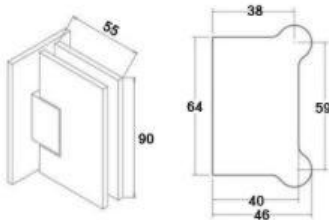

# Shower Fittings

**8mm-Shower-Profile**  
 3m Lengths - 8mm Glass  
 Ali - Satin Anodised  
 (Also available in 304G Mirror polish)

**10mm-Shower-Profile**  
 3m Lengths - 10mm Glass  
 Ali - Satin Anodised  
 (Also available in 304G Mirror polish)

**KT-SSH-101-S4 / KT-SSH-101-(04)M**  
 Glass to Wall Hinge  
 304G Satin / 304G Mirror

**KT-SSH-102-S4 / KT-SSH-102-(04)M**  
 Glass Door to Fixed Glass Hinge  
 304G Satin / 304G Mirror

**KT-SSH-103-S4 / KT-SSH-103-(04)M**  
 Glass Door to Fixed Glass Hinge 135D  
 304G Satin / 304G Mirror