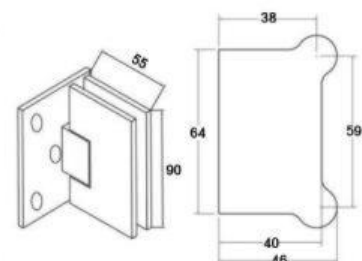

KT-SSH-106-S4 / KT-SSH-106-(04)M
Glass Door to Wall Hinge
304G Satin / 304G Mirror