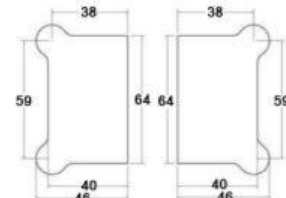

# Shower Fittings

**8mm-Shower-Profile**  
 3m Lengths - 8mm Glass  
 Ali - Satin Anodised  
 (Also available in 304G Mirror polish)

**10mm-Shower-Profile**  
 3m Lengths - 10mm Glass  
 Ali - Satin Anodised  
 (Also available in 304G Mirror polish)

**KT-SSH-101-S4 / KT-SSH-101-(04)M**  
 Glass to Wall Hinge  
 304G Satin / 304G Mirror

**KT-SSH-102-S4 / KT-SSH-102-(04)M**  
 Glass Door to Fixed Glass Hinge  
 304G Satin / 304G Mirror

**KT-SSH-103-S4 / KT-SSH-103-(04)M**  
 Glass Door to Fixed Glass Hinge 135D  
 304G Satin / 304G Mirror