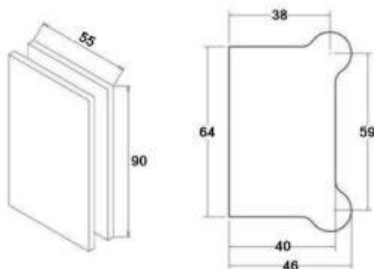

KT-SSH-105-S4 / KT-SSH-105-(04)M
Fixed Glass to Wall Hinge 90D
304G Satin / 304G Mirror