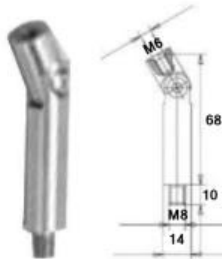

HH1003Y - 75mm Offset - 304/316
 HH1003K - 90mm Offset - 304/316

HH1012K
 Adjustable Handrail Bracket
 304
 Saddles sold separately

WS172 - 85mm Offset - 316 (Satin)

ROS1003-12.5K
 76mm Cover Plate
 With 12.5mm Hole
 304/316

ROS1003-14.5K
 76mm Cover Plate
 With 14.5mm Hole
 304/316

HH1002K-H-14MM
 Straight Stem M8
 304/316

HH1002-50.8-304
 Straight Stem M16
 304

GLS1002K
 Adjustable Neck M8
 304/316

GLS1002-M16-304
 Adjustable Neck M16
 304

HH1003-STEM12K
Arm Only
304

HH1003-STEM-14MM
Arm Only
304/316

HH1003-STEM-ADJ-12MM
Arm Only
304/316

HH1003-ADJ-14MM
Arm Only
304/316

HH1002-H-ROUND-K
Rounded End Stem
304

HH1002-H-M8/M8 - 42mm Stem Extension
HH1002-H-M8/M6 - 42mm Stem Extension
304

HH1003-M8/Blank
75 or 90mm Offset x 75mm High
14mm 90 Degree Stem
M8 Internal, other end blank
316 Satin

HH1004
Handrail Bracket
304

HH1006
Wall Mounting Bracket
304

HH1007
Handrail Fixing Bracket
304

HH1010
Handrail Support
304