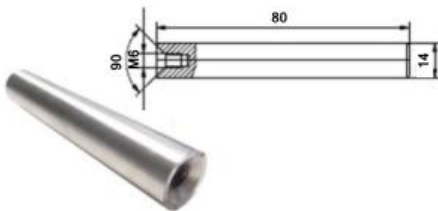

HH1003Y - 75mm Offset - 304/316
 HH1003K - 90mm Offset - 304/316

HH1012K
 Adjustable Handrail Bracket
 304
 Saddles sold separately

WS172 - 85mm Offset - 316 (Satin)

ROS1003-12.5K
 76mm Cover Plate
 With 12.5mm Hole
 304/316

ROS1003-14.5K
 76mm Cover Plate
 With 14.5mm Hole
 304/316

HH1002K-H-14MM
 Straight Stem M8
 304/316

HH1002-50.8-304
 Straight Stem M16
 304

GLS1002K
 Adjustable Neck M8
 304/316

GLS1002-M16-304
 Adjustable Neck M16
 304

HH1003-STEM12K
Arm Only
304

HH1003-STEM-14MM
Arm Only
304/316

HH1003-STEM-ADJ-12MM
Arm Only
304/316

HH1003-ADJ-14MM
Arm Only
304/316

HH1002-H-ROUND-K
Rounded End Stem
304

HH1002-H-M8/M8 - 42mm Stem Extension
HH1002-H-M8/M6 - 42mm Stem Extension
304

HH1003-M8/Blank
75 or 90mm Offset x 75mm High
14mm 90 Degree Stem
M8 Internal, other end blank
316 Satin

HH1004
Handrail Bracket
304

HH1006
Wall Mounting Bracket
304

HH1007
Handrail Fixing Bracket
304

HH1010
Handrail Support
304