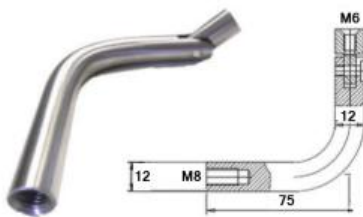

HH1003Y - 75mm Offset - 304/316
 HH1003K - 90mm Offset - 304/316

HH1012K
 Adjustable Handrail Bracket
 304
 Saddles sold separately

WS172 - 85mm Offset - 316 (Satin)

ROS1003-12.5K
 76mm Cover Plate
 With 12.5mm Hole
 304/316

ROS1003-14.5K
 76mm Cover Plate
 With 14.5mm Hole
 304/316

HH1002K-H-14MM
 Straight Stem M8
 304/316

HH1002-50.8-304
 Straight Stem M16
 304

GLS1002K
 Adjustable Neck M8
 304/316

GLS1002-M16-304
 Adjustable Neck M16
 304

HH1003-STEM12K
Arm Only
304

HH1003-STEM-14MM
Arm Only
304/316

HH1003-STEM-ADJ-12MM
Arm Only
304/316

HH1003-ADJ-14MM
Arm Only
304/316

HH1002-H-ROUND-K
Rounded End Stem
304

HH1002-H-M8/M8 - 42mm Stem Extension
HH1002-H-M8/M6 - 42mm Stem Extension
304