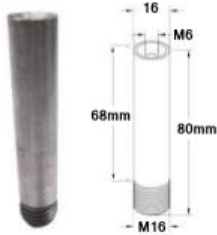

HH1003Y - 75mm Offset - 304/316
 HH1003K - 90mm Offset - 304/316

HH1012K
 Adjustable Handrail Bracket
 304
 Saddles sold separately

WS172 - 85mm Offset - 316 (Satin)

ROS1003-12.5K
 76mm Cover Plate
 With 12.5mm Hole
 304/316

ROS1003-14.5K
 76mm Cover Plate
 With 14.5mm Hole
 304/316

HH1002K-H-14MM
 Straight Stem M8
 304/316

HH1002-50.8-304
 Straight Stem M16
 304

GLS1002K
 Adjustable Neck M8
 304/316

GLS1002-M16-304
 Adjustable Neck M16
 304

HH1003-STEM12K
Arm Only
304

HH1003-STEM-14MM
Arm Only
304/316

HH1003-STEM-ADJ-12MM
Arm Only
304/316

HH1003-ADJ-14MM
Arm Only
304/316

HH1002-H-ROUND-K
Rounded End Stem
304

HH1002-H-M8/M8 - 42mm Stem Extension
HH1002-H-M8/M6 - 42mm Stem Extension
304

HH1003-M8/Blank
75 or 90mm Offset x 75mm High
14mm 90 Degree Stem
M8 Internal, other end blank
316 Satin

HH1004
Handrail Bracket
304

HH1006
Wall Mounting Bracket
304

HH1007
Handrail Fixing Bracket
304

HH1010
Handrail Support
304