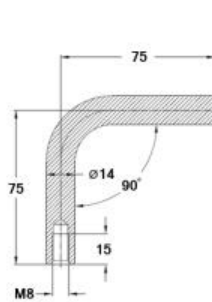

HH1003Y - 75mm Offset - 304/316
 HH1003K - 90mm Offset - 304/316

HH1012K
 Adjustable Handrail Bracket
 304
 Saddles sold separately

WS172 - 85mm Offset - 316 (Satin)

ROS1003-12.5K
 76mm Cover Plate
 With 12.5mm Hole
 304/316

ROS1003-14.5K
 76mm Cover Plate
 With 14.5mm Hole
 304/316

HH1002K-H-14MM
 Straight Stem M8
 304/316

HH1002-50.8-304
 Straight Stem M16
 304

GLS1002K
 Adjustable Neck M8
 304/316

GLS1002-M16-304
 Adjustable Neck M16
 304

HH1003-STEM12K
Arm Only
304

HH1003-STEM-14MM
Arm Only
304/316

HH1003-STEM-ADJ-12MM
Arm Only
304/316

HH1003-ADJ-14MM
Arm Only
304/316

HH1002-H-ROUND-K
Rounded End Stem
304

HH1002-H-M8/M8 - 42mm Stem Extension
HH1002-H-M8/M6 - 42mm Stem Extension
304

HH1003-M8/Blank
75 or 90mm Offset x 75mm High
14mm 90 Degree Stem
M8 Internal, other end blank
316 Satin

HH1004
Handrail Bracket
304

HH1006
Wall Mounting Bracket
304

HH1007
Handrail Fixing Bracket
304

HH1010
Handrail Support
304