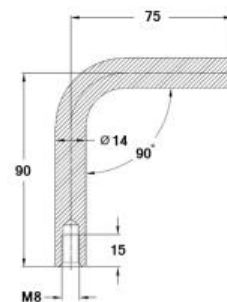

HH1003Y - 75mm Offset - 304/316
 HH1003K - 90mm Offset - 304/316

HH1012K
 Adjustable Handrail Bracket
 304
 Saddles sold separately

WS172 - 85mm Offset - 316 (Satin)

ROS1003-12.5K
 76mm Cover Plate
 With 12.5mm Hole
 304/316

ROS1003-14.5K
 76mm Cover Plate
 With 14.5mm Hole
 304/316

HH1002K-H-14MM
 Straight Stem M8
 304/316

HH1002-50.8-304
 Straight Stem M16
 304

GLS1002K
 Adjustable Neck M8
 304/316

GLS1002-M16-304
 Adjustable Neck M16
 304

HH1003-STEM12K
Arm Only
304

HH1003-STEM-14MM
Arm Only
304/316

HH1003-STEM-ADJ-12MM
Arm Only
304/316

HH1003-ADJ-14MM
Arm Only
304/316

HH1002-H-ROUND-K
Rounded End Stem
304

HH1002-H-M8/M8 - 42mm Stem Extension
HH1002-H-M8/M6 - 42mm Stem Extension
304

HH1003-M8/Blank
75 or 90mm Offset x 75mm High
14mm 90 Degree Stem
M8 Internal, other end blank
316 Satin

HH1004
Handrail Bracket
304

HH1006
Wall Mounting Bracket
304

HH1007
Handrail Fixing Bracket
304

HH1010
Handrail Support
304