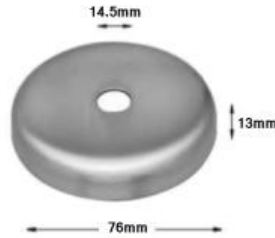

HH1003Y - 75mm Offset - 304/316
 HH1003K - 90mm Offset - 304/316

HH1012K
 Adjustable Handrail Bracket
 304
 Saddles sold separately

WS172 - 85mm Offset - 316 (Satin)

ROS1003-12.5K
 76mm Cover Plate
 With 12.5mm Hole
 304/316

ROS1003-14.5K
 76mm Cover Plate
 With 14.5mm Hole
 304/316

HH1002K-H-14MM
 Straight Stem M8
 304/316

HH1002-50.8-304
 Straight Stem M16
 304

GLS1002K
 Adjustable Neck M8
 304/316

GLS1002-M16-304
 Adjustable Neck M16
 304

HH1003-STEM12K
Arm Only
304

HH1003-STEM-14MM
Arm Only
304/316

HH1003-STEM-ADJ-12MM
Arm Only
304/316

HH1003-ADJ-14MM
Arm Only
304/316

HH1002-H-ROUND-K
Rounded End Stem
304

HH1002-H-M8/M8 - 42mm Stem Extension
HH1002-H-M8/M6 - 42mm Stem Extension
304