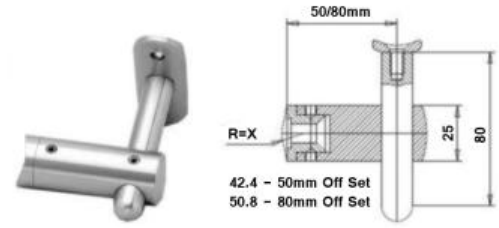

HH1003Y - 75mm Offset - 304/316
 HH1003K - 90mm Offset - 304/316

HH1012K
 Adjustable Handrail Bracket
 304
 Saddles sold separately

WS172 - 85mm Offset - 316 (Satin)

ROS1003-12.5K
 76mm Cover Plate
 With 12.5mm Hole
 304/316

HH1003-M8/Blank
75 or 90mm Offset x 75mm High
14mm 90 Degree Stem
M8 Internal, other end blank
316 Satin

HH1004
Handrail Bracket
304

HH1006
Wall Mounting Bracket
304

HH1007
Handrail Fixing Bracket
304

HH1010
Handrail Support
304