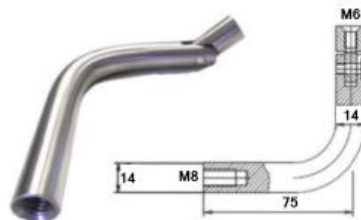

HH1003Y - 75mm Offset - 304/316
 HH1003K - 90mm Offset - 304/316

HH1012K
 Adjustable Handrail Bracket
 304
 Saddles sold separately

WS172 - 85mm Offset - 316 (Satin)

ROS1003-12.5K
 76mm Cover Plate
 With 12.5mm Hole
 304/316

ROS1003-14.5K
 76mm Cover Plate
 With 14.5mm Hole
 304/316

HH1002K-H-14MM
 Straight Stem M8
 304/316

HH1002-50.8-304
 Straight Stem M16
 304

GLS1002K
 Adjustable Neck M8
 304/316

GLS1002-M16-304
 Adjustable Neck M16
 304

HH1003-STEM12K
Arm Only
304

HH1003-STEM-14MM
Arm Only
304/316

HH1003-STEM-ADJ-12MM
Arm Only
304/316

HH1003-ADJ-14MM
Arm Only
304/316

HH1002-H-ROUND-K
Rounded End Stem
304

HH1002-H-M8/M8 - 42mm Stem Extension
HH1002-H-M8/M6 - 42mm Stem Extension
304

HH1003-M8/Blank
75 or 90mm Offset x 75mm High
14mm 90 Degree Stem
M8 Internal, other end blank
316 Satin

HH1004
Handrail Bracket
304

HH1006
Wall Mounting Bracket
304

HH1007
Handrail Fixing Bracket
304

HH1010
Handrail Support
304