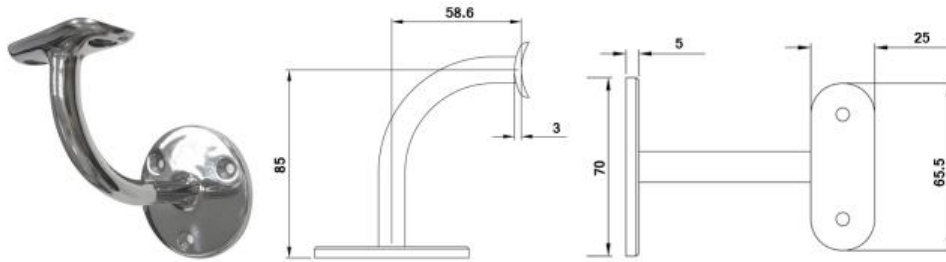

HH1003Y - 75mm Offset - 304/316
 HH1003K - 90mm Offset - 304/316

HH1012K
 Adjustable Handrail Bracket
 304
 Saddles sold separately

WS172 - 85mm Offset - 316 (Satin)

ROS1003-12.5K
 76mm Cover Plate
 With 12.5mm Hole
 304/316

ROS1003-14.5K
 76mm Cover Plate
 With 14.5mm Hole
 304/316

HH1002K-H-14MM
 Straight Stem M8
 304/316

HH1002-50.8-304
 Straight Stem M16
 304

GLS1002K
 Adjustable Neck M8
 304/316

GLS1002-M16-304
 Adjustable Neck M16
 304

HH1003-STEM12K
Arm Only
304

HH1003-STEM-14MM
Arm Only
304/316

HH1003-STEM-ADJ-12MM
Arm Only
304/316

HH1003-ADJ-14MM
Arm Only
304/316

HH1002-H-ROUND-K
Rounded End Stem
304

HH1002-H-M8/M8 - 42mm Stem Extension
HH1002-H-M8/M6 - 42mm Stem Extension
304

HH1003-M8/Blank
75 or 90mm Offset x 75mm High
14mm 90 Degree Stem
M8 Internal, other end blank
316 Satin

HH1004
Handrail Bracket
304

HH1006
Wall Mounting Bracket
304

HH1007
Handrail Fixing Bracket
304

HH1010
Handrail Support
304