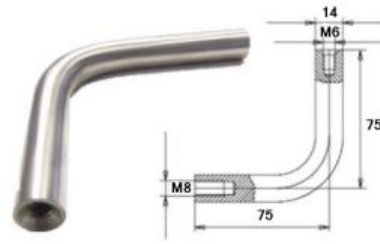

HH1003Y - 75mm Offset - 304/316
 HH1003K - 90mm Offset - 304/316

HH1012K
 Adjustable Handrail Bracket
 304
 Saddles sold separately

WS172 - 85mm Offset - 316 (Satin)

ROS1003-12.5K
 76mm Cover Plate
 With 12.5mm Hole
 304/316

ROS1003-14.5K
 76mm Cover Plate
 With 14.5mm Hole
 304/316

HH1002K-H-14MM
 Straight Stem M8
 304/316

HH1002-50.8-304
 Straight Stem M16
 304

GLS1002K
 Adjustable Neck M8
 304/316

GLS1002-M16-304
 Adjustable Neck M16
 304

HH1003-STEM12K
Arm Only
304

HH1003-STEM-14MM
Arm Only
304/316

HH1003-STEM-ADJ-12MM
Arm Only
304/316

HH1003-ADJ-14MM
Arm Only
304/316

HH1002-H-ROUND-K
Rounded End Stem
304

HH1002-H-M8/M8 - 42mm Stem Extension
HH1002-H-M8/M6 - 42mm Stem Extension
304

HH1003-M8/Blank
75 or 90mm Offset x 75mm High
14mm 90 Degree Stem
M8 Internal, other end blank
316 Satin

HH1004
Handrail Bracket
304

HH1006
Wall Mounting Bracket
304

HH1007
Handrail Fixing Bracket
304

HH1010
Handrail Support
304