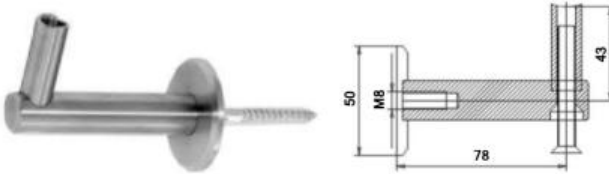

HH1003Y - 75mm Offset - 304/316
 HH1003K - 90mm Offset - 304/316

HH1012K
 Adjustable Handrail Bracket
 304
 Saddles sold separately

WS172 - 85mm Offset - 316 (Satin)

ROS1003-12.5K
 76mm Cover Plate
 With 12.5mm Hole
 304/316

ROS1003-14.5K
 76mm Cover Plate
 With 14.5mm Hole
 304/316

HH1002K-H-14MM
 Straight Stem M8
 304/316

HH1002-50.8-304
 Straight Stem M16
 304

GLS1002K
 Adjustable Neck M8
 304/316

GLS1002-M16-304
 Adjustable Neck M16
 304

HH1003-STEM12K
Arm Only
304

HH1003-STEM-14MM
Arm Only
304/316

HH1003-STEM-ADJ-12MM
Arm Only
304/316

HH1003-ADJ-14MM
Arm Only
304/316

HH1002-H-ROUND-K
Rounded End Stem
304

HH1002-H-M8/M8 - 42mm Stem Extension
HH1002-H-M8/M6 - 42mm Stem Extension
304

HH1003-M8/Blank
75 or 90mm Offset x 75mm High
14mm 90 Degree Stem
M8 Internal, other end blank
316 Satin

HH1004
Handrail Bracket
304

HH1006
Wall Mounting Bracket
304

HH1007
Handrail Fixing Bracket
304

HH1010
Handrail Support
304