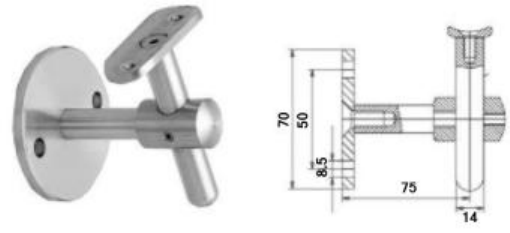

HH1003Y - 75mm Offset - 304/316
 HH1003K - 90mm Offset - 304/316

HH1012K
 Adjustable Handrail Bracket
 304
 Saddles sold separately

WS172 - 85mm Offset - 316 (Satin)

ROS1003-12.5K
 76mm Cover Plate
 With 12.5mm Hole
 304/316

ROS1003-14.5K
 76mm Cover Plate
 With 14.5mm Hole
 304/316

HH1002K-H-14MM
 Straight Stem M8
 304/316

HH1002-50.8-304
 Straight Stem M16
 304

GLS1002K
 Adjustable Neck M8
 304/316

GLS1002-M16-304
 Adjustable Neck M16
 304

HH1003-STEM12K
Arm Only
304

HH1003-STEM-14MM
Arm Only
304/316

HH1003-STEM-ADJ-12MM
Arm Only
304/316

HH1003-ADJ-14MM
Arm Only
304/316

HH1002-H-ROUND-K
Rounded End Stem
304

HH1002-H-M8/M8 - 42mm Stem Extension
HH1002-H-M8/M6 - 42mm Stem Extension
304

HH1003-M8/Blank
75 or 90mm Offset x 75mm High
14mm 90 Degree Stem
M8 Internal, other end blank
316 Satin

HH1004
Handrail Bracket
304

HH1006
Wall Mounting Bracket
304

HH1007
Handrail Fixing Bracket
304

HH1010
Handrail Support
304