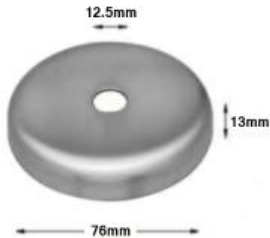

HH1003Y - 75mm Offset - 304/316
 HH1003K - 90mm Offset - 304/316

HH1012K
 Adjustable Handrail Bracket
 304
 Saddles sold separately

WS172 - 85mm Offset - 316 (Satin)

ROS1003-12.5K
 76mm Cover Plate
 With 12.5mm Hole
 304/316

ROS1003-14.5K
 76mm Cover Plate
 With 14.5mm Hole
 304/316

HH1002K-H-14MM
 Straight Stem M8
 304/316

HH1002-50.8-304
 Straight Stem M16
 304

GLS1002K
 Adjustable Neck M8
 304/316

GLS1002-M16-304
 Adjustable Neck M16
 304

HH1003-STEM12K
Arm Only
304

HH1003-STEM-14MM
Arm Only
304/316

HH1003-STEM-ADJ-12MM
Arm Only
304/316

HH1003-ADJ-14MM
Arm Only
304/316

HH1002-H-ROUND-K
Rounded End Stem
304

HH1002-H-M8/M8 - 42mm Stem Extension
HH1002-H-M8/M6 - 42mm Stem Extension
304