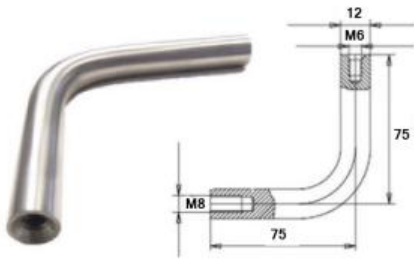

HH1003Y - 75mm Offset - 304/316
 HH1003K - 90mm Offset - 304/316

HH1012K
 Adjustable Handrail Bracket
 304
 Saddles sold separately

WS172 - 85mm Offset - 316 (Satin)

ROS1003-12.5K
 76mm Cover Plate
 With 12.5mm Hole
 304/316

ROS1003-14.5K
 76mm Cover Plate
 With 14.5mm Hole
 304/316

HH1002K-H-14MM
 Straight Stem M8
 304/316

HH1002-50.8-304
 Straight Stem M16
 304

GLS1002K
 Adjustable Neck M8
 304/316

GLS1002-M16-304
 Adjustable Neck M16
 304

HH1003-STEM12K
Arm Only
304

HH1003-STEM-14MM
Arm Only
304/316

HH1003-STEM-ADJ-12MM
Arm Only
304/316

HH1003-ADJ-14MM
Arm Only
304/316

HH1002-H-ROUND-K
Rounded End Stem
304

HH1002-H-M8/M8 - 42mm Stem Extension
HH1002-H-M8/M6 - 42mm Stem Extension
304

HH1003-M8/Blank
75 or 90mm Offset x 75mm High
14mm 90 Degree Stem
M8 Internal, other end blank
316 Satin

HH1004
Handrail Bracket
304

HH1006
Wall Mounting Bracket
304

HH1007
Handrail Fixing Bracket
304

HH1010
Handrail Support
304