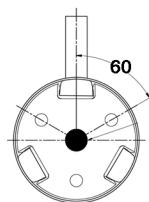

Stainless Steel Twist-Lock Bracket

KT-Twist-Lock-75mm
75mm Off-Set Twist
and Lock Handrail
Bracket

304 and 316G - Satin

KT-Twist-Lock-90mm
90mm Off-Set Twist
and Lock Handrail
Bracket

304 and 316G - Satin