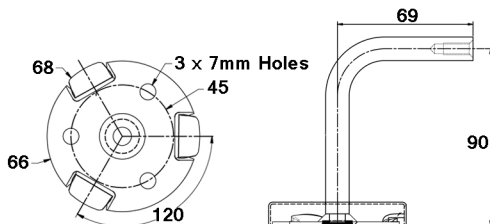

Stainless Steel Twist-Lock Bracket

KT-Twist-Lock-75mm
75mm Off-Set Twist
and Lock Handrail
Bracket

304 and 316G - Satin

KT-Twist-Lock-90mm
90mm Off-Set Twist
and Lock Handrail
Bracket

304 and 316G - Satin