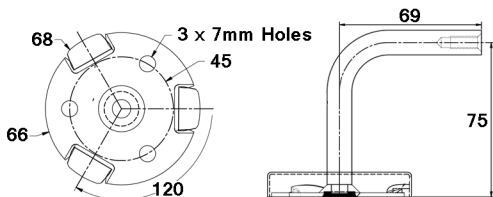

Stainless Steel Twist-Lock Bracket

KT-Twist-Lock-75mm
75mm Off-Set Twist
and Lock Handrail
Bracket

304 and 316G - Satin

KT-Twist-Lock-90mm
90mm Off-Set Twist
and Lock Handrail
Bracket

304 and 316G - Satin