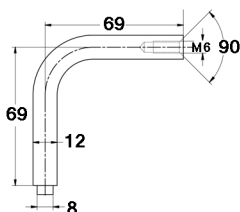

Stainless Steel Twist-Lock Bracket

KT-Twist-Lock-75mm
75mm Off-Set Twist
and Lock Handrail
Bracket

304 and 316G - Satin

KT-Twist-Lock-90mm
90mm Off-Set Twist
and Lock Handrail
Bracket

304 and 316G - Satin