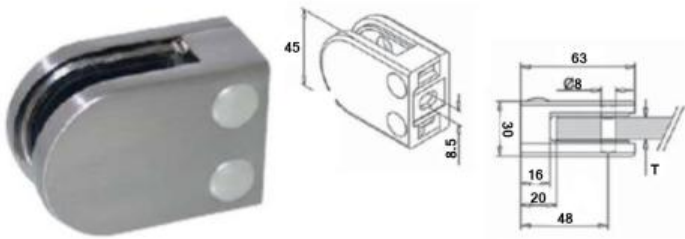

MS1003K - 90mm offset - 14mm Stem
MS1003Y - 75mm offset - 14mm Stem
(Saddle sold separately)

CP-76
Handrail bracket
cover plate

MS-DP100-2
100x10mm

MS-DP120-3
120x10mm

MS1003-ARM
Seperate arm x 14mm

MS1001-FLAT
Flat Saddle

MS1014
Glass retainer - flat x 50mm

MS-PP-125 x 5mm
MS-PP-100 x 5mm
MS-PP-75 x 5mm
MS-PP-50 x 5mm
MS-PP-42 x 4mm
(Undrilled)

KLH10U-F
 Untreated, flat glass clamp 6/8/10/12mm rubbers available

KLH12U-F
 Untreated, flat glass clamp 10/12mm rubbers available

MTH2001-12-F
 12mm Rod holder

OR1001 - Rubber rings
 OR32 - 48.3 x 3.2mm
 OR1001-42.4 - 42.4 x 2.6mm