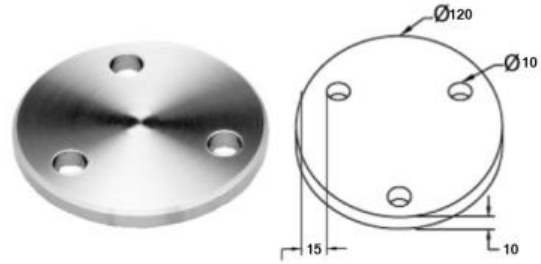

MS1003K - 90mm offset - 14mm Stem
MS1003Y - 75mm offset - 14mm Stem
(Saddle sold separately)

CP-76
Handrail bracket
cover plate

MS-DP100-2
100x10mm

MS-DP120-3
120x10mm

MS1003-ARM
Seperate arm x 14mm

MS1001-FLAT
Flat Saddle

MS1014
Glass retainer - flat x 50mm

MS-PP-125 x 5mm
MS-PP-100 x 5mm
MS-PP-75 x 5mm
MS-PP-50 x 5mm
MS-PP-42 x 4mm
(Undrilled)

KLH10U-F
 Untreated, flat glass clamp 6/8/10/12mm rubbers available

KLH12U-F
 Untreated, flat glass clamp 10/12mm rubbers available

MTH2001-12-F
 12mm Rod holder

OR1001 - Rubber rings
 OR32 - 48.3 x 3.2mm
 OR1001-42.4 - 42.4 x 2.6mm