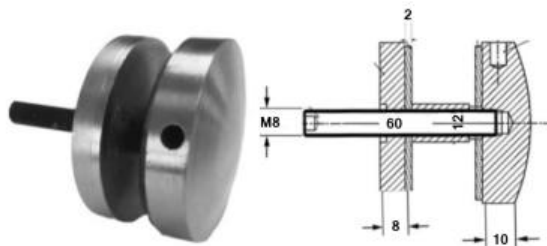

MS1003K - 90mm offset - 14mm Stem
MS1003Y - 75mm offset - 14mm Stem
(Saddle sold separately)

CP-76
Handrail bracket
cover plate

MS-DP100-2
100x10mm

MS-DP120-3
120x10mm

MS1003-ARM
Seperate arm x 14mm

MS1001-FLAT
Flat Saddle

MS1014
Glass retainer - flat x 50mm

MS-PP-125 x 5mm
MS-PP-100 x 5mm
MS-PP-75 x 5mm
MS-PP-50 x 5mm
MS-PP-42 x 4mm
(Undrilled)

KLH10U-F
 Untreated, flat glass clamp 6/8/10/12mm rubbers available

KLH12U-F
 Untreated, flat glass clamp 10/12mm rubbers available

MTH2001-12-F
 12mm Rod holder

OR1001 - Rubber rings
 OR32 - 48.3 x 3.2mm
 OR1001-42.4 - 42.4 x 2.6mm