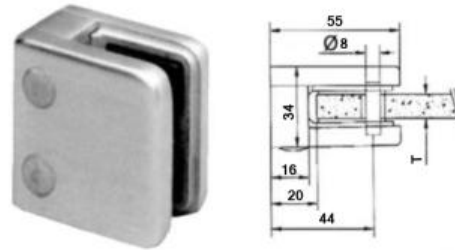

MS1003K - 90mm offset - 14mm Stem
MS1003Y - 75mm offset - 14mm Stem
(Saddle sold separately)

CP-76
Handrail bracket
cover plate

MS-DP100-2
100x10mm

MS-DP120-3
120x10mm

MS1003-ARM
Seperate arm x 14mm

MS1001-FLAT
Flat Saddle

MS1014
Glass retainer - flat x 50mm

MS-PP-125 x 5mm
MS-PP-100 x 5mm
MS-PP-75 x 5mm
MS-PP-50 x 5mm
MS-PP-42 x 4mm
(Undrilled)

KLH10U-F
 Untreated, flat glass clamp 6/8/10/12mm rubbers available

KLH12U-F
 Untreated, flat glass clamp 10/12mm rubbers available

MTH2001-12-F
 12mm Rod holder

OR1001 - Rubber rings
 OR32 - 48.3 x 3.2mm
 OR1001-42.4 - 42.4 x 2.6mm