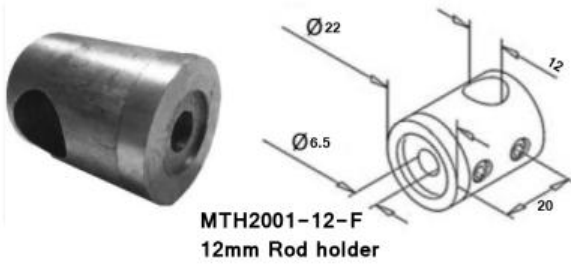

MS1003K - 90mm offset - 14mm Stem
MS1003Y - 75mm offset - 14mm Stem
(Saddle sold separately)

CP-76
Handrail bracket
cover plate

MS-DP100-2
100x10mm

MS-DP120-3
120x10mm

MS1003-ARM
Seperate arm x 14mm

MS1001-FLAT
Flat Saddle

MS1014
Glass retainer - flat x 50mm

MS-PP-125 x 5mm
MS-PP-100 x 5mm
MS-PP-75 x 5mm
MS-PP-50 x 5mm
MS-PP-42 x 4mm
(Undrilled)

KLH10U-F
 Untreated, flat glass clamp 6/8/10/12mm rubbers available

KLH12U-F
 Untreated, flat glass clamp 10/12mm rubbers available

MTH2001-12-F
 12mm Rod holder

OR1001 - Rubber rings
 OR32 - 48.3 x 3.2mm
 OR1001-42.4 - 42.4 x 2.6mm