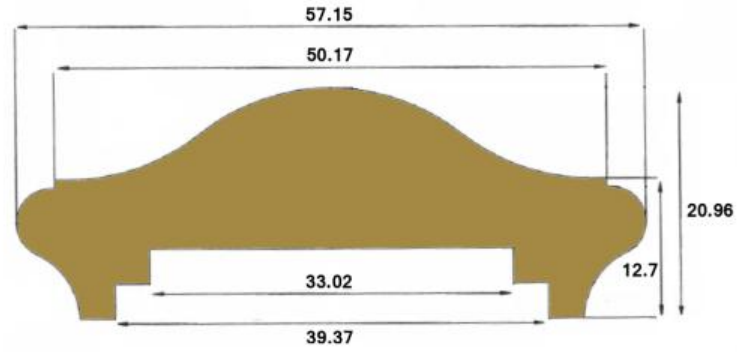

N-23401 - Unpolished Brass Handrail
N-23401-P - Polished Brass Handrail