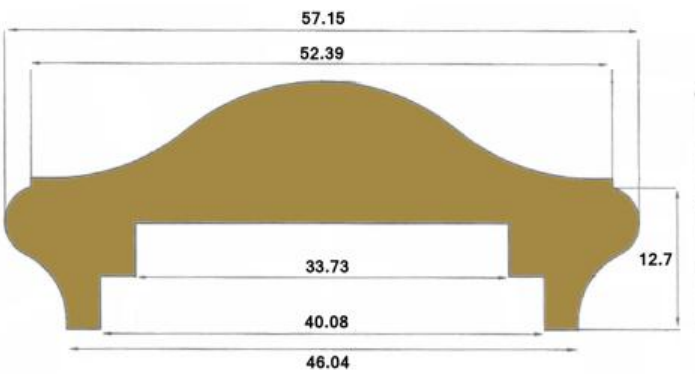

N-24024 - Unpolished Brass Handrail
N-24024-P - Polished Brass Handrail