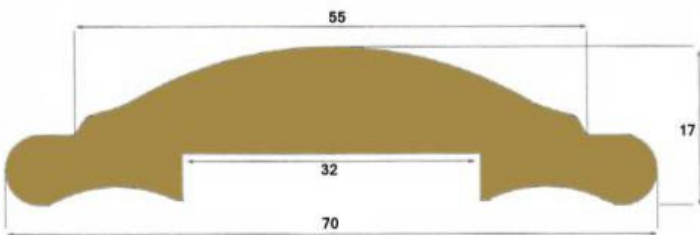

N-24664 - Unpolished Brass Handrail
N-24664-P - Polished Brass Handrail