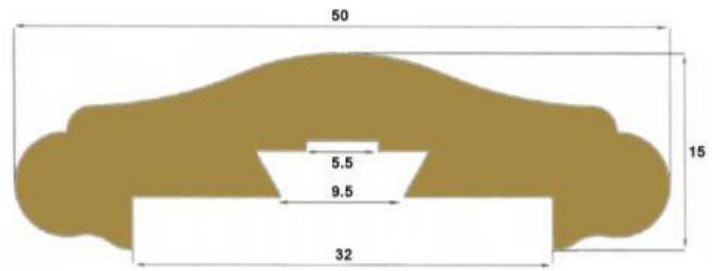

N-26506 - Unpolished Brass Handrail
N-26506-P - Polished Brass Handrail