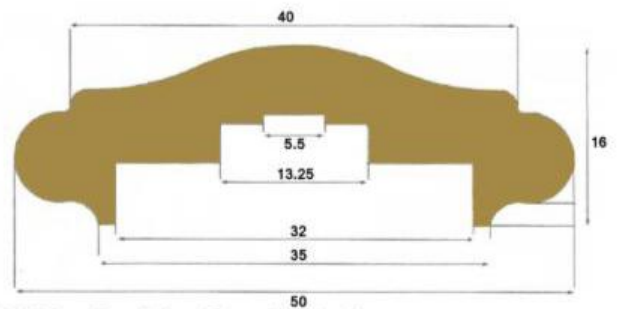

N-24681 - Unpolished Brass Handrail
N-24681-P - Polished Brass Handrail