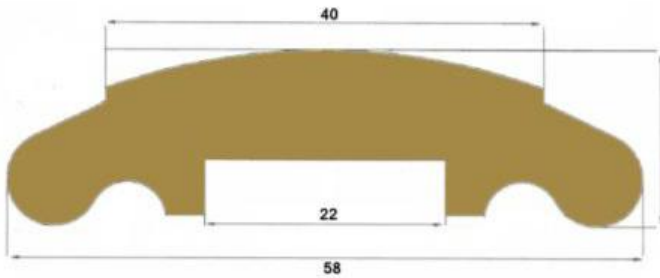

N-26532 - Unpolished Brass Handrail
N-26532-P - Polished Brass Handrail