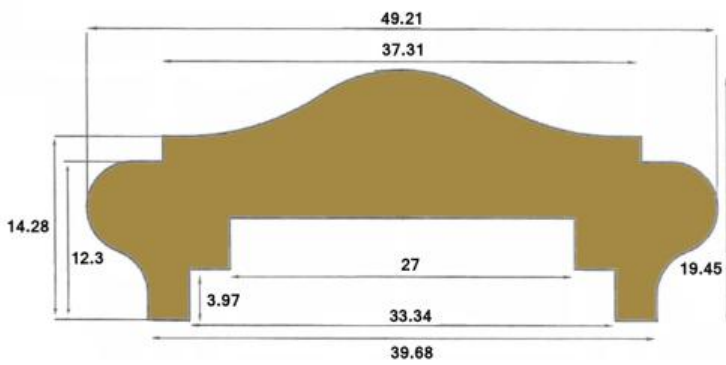

N-23402 - Unpolished Brass Handrail
N-23402-P - Polished Brass Handrail