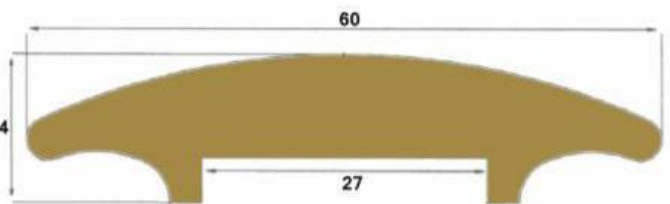

*Also now available, slotted tube brass plated for glass:

*Prices available upon application. Please be aware, these are a non-stock item. Therefore, minimum order quantity and lead times apply