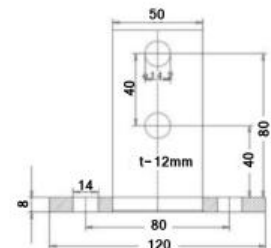

ST4060-12 - For 12mm (x) Rod
ST4060-14 - For 14mm (x) Rod
304

ST4010
Glass Holder
405

SP4040
Base Plate Side Fix
304

SP4041
Ground Connector
304

HH1081
Top Insert (Straight and Adjustable necks
can be added)
304

HH1080
Handrail Bracket
304

SP4042-M6
SP4042-M10
Special Locking Screw for
Rectangular Posts
304