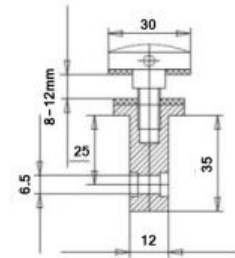

ST4060-12 - For 12mm (x) Rod
ST4060-14 - For 14mm (x) Rod
304

ST4010
Glass Holder
405

SP4040
Base Plate Side Fix
304

SP4041
Ground Connector
304

HH1081
Top Insert (Straight and Adjustable necks
can be added)
304

HH1080
Handrail Bracket
304

SP4042-M6
SP4042-M10
Special Locking Screw for
Rectangular Posts
304