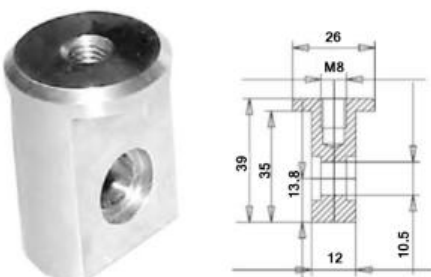

ST4060-12 - For 12mm (x) Rod
ST4060-14 - For 14mm (x) Rod
304

ST4010
Glass Holder
405

SP4040
Base Plate Side Fix
304

SP4041
Ground Connector
304

HH1081
Top Insert (Straight and Adjustable necks
can be added)
304

HH1080
Handrail Bracket
304

SP4042-M6
SP4042-M10
Special Locking Screw for
Rectangular Posts
304