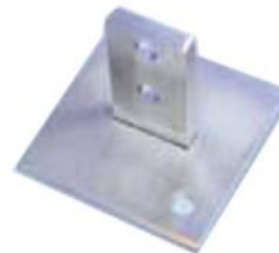

ST4060-12 - For 12mm (x) Rod
ST4060-14 - For 14mm (x) Rod
304

ST4010
Glass Holder
405

SP4040
Base Plate Side Fix
304

SP4041
Ground Connector
304

HH1081
Top Insert (Straight and Adjustable necks
can be added)
304

HH1080
Handrail Bracket
304

SP4042-M6
SP4042-M10
Special Locking Screw for
Rectangular Posts
304