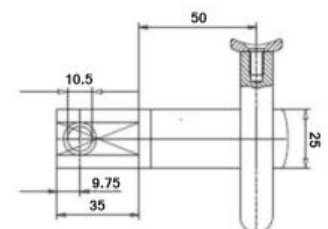

ST4060-12 - For 12mm (x) Rod
ST4060-14 - For 14mm (x) Rod
304

ST4010
Glass Holder
405

SP4040
Base Plate Side Fix
304

SP4041
Ground Connector
304

HH1081
Top Insert (Straight and Adjustable necks
can be added)
304

HH1080
Handrail Bracket
304

SP4042-M6
SP4042-M10
Special Locking Screw for
Rectangular Posts
304