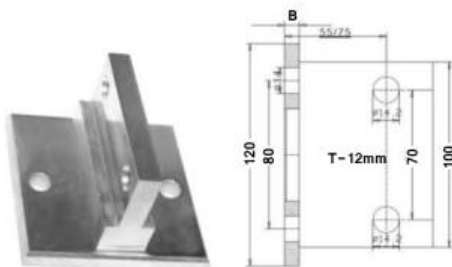

ST4060-12 - For 12mm (x) Rod
ST4060-14 - For 14mm (x) Rod
304

ST4010
Glass Holder
405

SP4040
Base Plate Side Fix
304

SP4041
Ground Connector
304

HH1081
Top Insert (Straight and Adjustable necks
can be added)
304

HH1080
Handrail Bracket
304

SP4042-M6
SP4042-M10
Special Locking Screw for
Rectangular Posts
304