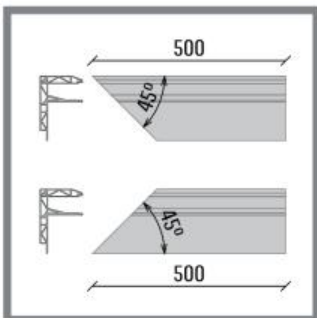

L
4000mm
4000mm

OPTIONAL FOR FRONT COVER

- 1012310 Rubber for the cover rear
1012311 Rubber for the cover rear

L
4000mm
5000mm

PLATING COVERS

		D	B	L
2089090	CF-103 Brute	3	25	4000mm
2089351	CF-103 Stainless look	3	25	4000mm
2089092	CF-112 Brute	12	34	4000mm
2089352	CF-112 Stainless look	12	34	4000mm
2089094	CF-120 Brute	20	42	4000mm
2089353	CF-120 Stainless look	20	42	4000mm

CORNER PIECES*

- 2089039 SB-O1 Inside corner left
2089040 SB-O1 Inside corner right
2089041 SB-O1 Outside corner left
2089042 SB-O1 Outside corner right

L
500mm
500mm
500mm
500mm

*Only available in stainless look