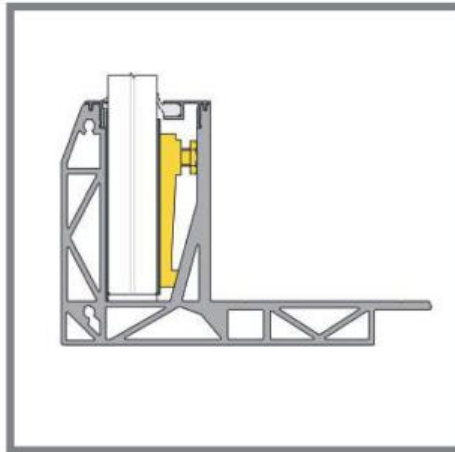

UNIQ SB-01 | TOP MOUNTED

EU 1kN/m and UK 0.74 kN/m

Tested to 0.74 kN/m with:
15mm, 17.52mm, 19mm and 21.52mm Glass
*See back page for Test Report

BASE PROFILE

- 2089036 SB-O1 Brute
- 2089038 SB-O1 Stainless look

L
4000mm
4000mm

CLAMPING STRIP

- 2089116 CS-L1 - 10/10/pvb
- 2089119 CS-XL1 - 8/8/pvb
- 2089120 CS-XXL1 - 15

L
4000mm
4000mm
4000mm

REAR COVER

- 2089104 CR-L1 - 10/10/pvb - Brute
- 2089358 CR-L1 - 10/10/pvb - Stainless look
- 2089106 CR-XL1 - 8/8/pvb - Brute
- 2089359 CR-XL1 - 8/8/pvb - Stainless look
- 2089108 CR-XXL1 - 15 - Brute
- 2089360 CR-XXL1 - 15 - Stainless look

B L
21 4000mm
21 4000mm
25 4000mm
25 4000mm
28 4000mm
28 4000mm

OPTIONAL FOR REAR COVER

- 1012301 Rubber for the cover front
- 1012309 Rubber for the cover front

L
4000mm
50000mm

FRONT COVER

- 2089088 CF-100 Brute
2089089 CF-100 Stainless look

CORNER PIECES*

- 2089039 SB-O1 Inside corner left
2089040 SB-O1 Inside corner right
2089041 SB-O1 Outside corner left
2089042 SB-O1 Outside corner right

L
500mm
500mm
500mm
500mm

*Only available in stainless look