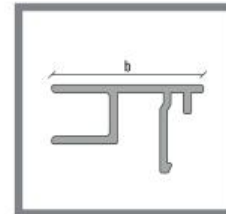

UNIQ SB-01 | TOP MOUNTED

EU 1kN/m and UK 0.74 kN/m

Tested to 0.74 kN/m with:
15mm, 17.52mm, 19mm and 21.52mm Glass
*See back page for Test Report

BASE PROFILE

- 2089036 SB-O1 Brute
- 2089038 SB-O1 Stainless look

L
4000mm
4000mm

CLAMPING STRIP

- 2089116 CS-L1 - 10/10/pvb
- 2089119 CS-XL1 - 8/8/pvb
- 2089120 CS-XXL1 - 15

L
4000mm
4000mm
4000mm

REAR COVER

- 2089104 CR-L1 - 10/10/pvb - Brute
- 2089358 CR-L1 - 10/10/pvb - Stainless look
- 2089106 CR-XL1 - 8/8/pvb - Brute
- 2089359 CR-XL1 - 8/8/pvb - Stainless look
- 2089108 CR-XXL1 - 15 - Brute
- 2089360 CR-XXL1 - 15 - Stainless look

B L
21 4000mm
21 4000mm
25 4000mm
25 4000mm
28 4000mm
28 4000mm

OPTIONAL FOR REAR COVER

- 1012301 Rubber for the cover front
- 1012309 Rubber for the cover front

L
4000mm
50000mm

FRONT COVER

- 2089088 CF-100 Brute
2089089 CF-100 Stainless look

CORNER PIECES*

- 2089039 SB-O1 Inside corner left
2089040 SB-O1 Inside corner right
2089041 SB-O1 Outside corner left
2089042 SB-O1 Outside corner right

L
500mm
500mm
500mm
500mm

*Only available in stainless look