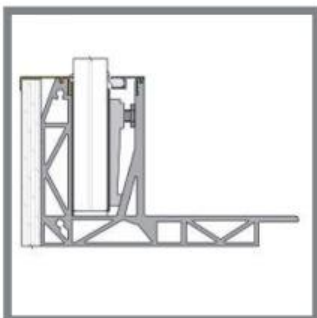

FRONT COVER

1. 2089088 CF-100 Brute
   2089089 CF-100 Stainless look

L
4000mm
4000mm

OPTIONAL FOR FRONT COVER

1. 1012310 Rubber for the cover rear
   1012311 Rubber for the cover rear

L
4000mm
5000mm

PLATING COVERS

		D	B	L
2089090	CF-103 Brute	3	25	4000mm
2089351	CF-103 Stainless look	3	25	4000mm
2089092	CF-112 Brute	12	34	4000mm
2089352	CF-112 Stainless look	12	34	4000mm
2089094	CF-120 Brute	20	42	4000mm
2089353	CF-120 Stainless look	20	42	4000mm

CORNER PIECES*

1. 2089039 SB-O1 Inside corner left
   2089040 SB-O1 Inside corner right
   2089041 SB-O1 Outside corner left
   2089042 SB-O1 Outside corner right

L
500mm
500mm
500mm
500mm

*Only available in stainless look