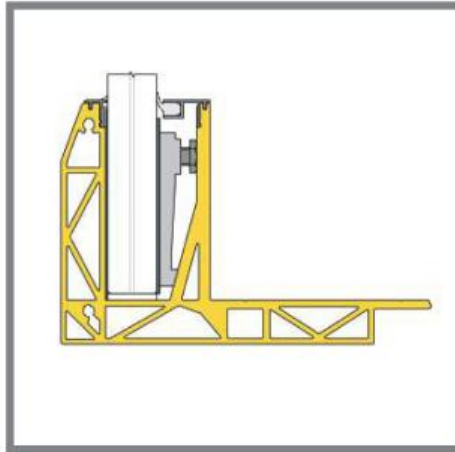

UNIQ SB-01 | TOP MOUNTED

EU 1kN/m and UK 0.74 kN/m

Tested to 0.74 kN/m with:
15mm, 17.52mm, 19mm and 21.52mm Glass
*See back page for Test Report

BASE PROFILE

- 2089036 SB-O1 Brute
- 2089038 SB-O1 Stainless look

L
4000mm
4000mm

CLAMPING STRIP

- 2089116 CS-L1 - 10/10/pvb
- 2089119 CS-XL1 - 8/8/pvb
- 2089120 CS-XXL1 - 15

L
4000mm
4000mm
4000mm

REAR COVER

- 2089104 CR-L1 - 10/10/pvb - Brute
- 2089358 CR-L1 - 10/10/pvb - Stainless look
- 2089106 CR-XL1 - 8/8/pvb - Brute
- 2089359 CR-XL1 - 8/8/pvb - Stainless look
- 2089108 CR-XXL1 - 15 - Brute
- 2089360 CR-XXL1 - 15 - Stainless look

B L
21 4000mm
21 4000mm
25 4000mm
25 4000mm
28 4000mm
28 4000mm

OPTIONAL FOR REAR COVER

- 1012301 Rubber for the cover front
- 1012309 Rubber for the cover front

L
4000mm
50000mm

FRONT COVER

- 2089088 CF-100 Brute
2089089 CF-100 Stainless look

CORNER PIECES*

- 2089039 SB-O1 Inside corner left
2089040 SB-O1 Inside corner right
2089041 SB-O1 Outside corner left
2089042 SB-O1 Outside corner right

L
500mm
500mm
500mm
500mm

*Only available in stainless look