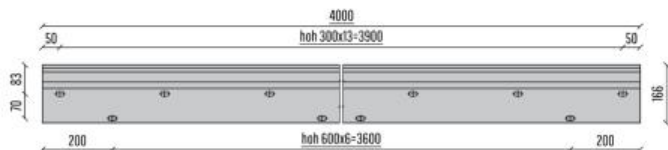

UNIQ SB-01 | TOP MOUNTED

EU 1kN/m and UK 0.74 kN/m

Tested to 0.74 kN/m with:
15mm, 17.52mm, 19mm and 21.52mm Glass
*See back page for Test Report

BASE PROFILE

- 2089036 SB-O1 Brute
- 2089038 SB-O1 Stainless look

L
4000mm
4000mm

CLAMPING STRIP

- 2089116 CS-L1 - 10/10/pvb
- 2089119 CS-XL1 - 8/8/pvb
- 2089120 CS-XXL1 - 15

L
4000mm
4000mm
4000mm

REAR COVER

- 2089104 CR-L1 - 10/10/pvb - Brute
- 2089358 CR-L1 - 10/10/pvb - Stainless look
- 2089106 CR-XL1 - 8/8/pvb - Brute
- 2089359 CR-XL1 - 8/8/pvb - Stainless look
- 2089108 CR-XXL1 - 15 - Brute
- 2089360 CR-XXL1 - 15 - Stainless look

B L
21 4000mm
21 4000mm
25 4000mm
25 4000mm
28 4000mm
28 4000mm

OPTIONAL FOR REAR COVER

- 1012301 Rubber for the cover front
- 1012309 Rubber for the cover front

L
4000mm
50000mm

FRONT COVER

- 2089088 CF-100 Brute
2089089 CF-100 Stainless look

CORNER PIECES*

- 2089039 SB-O1 Inside corner left
2089040 SB-O1 Inside corner right
2089041 SB-O1 Outside corner left
2089042 SB-O1 Outside corner right

L
500mm
500mm
500mm
500mm

*Only available in stainless look