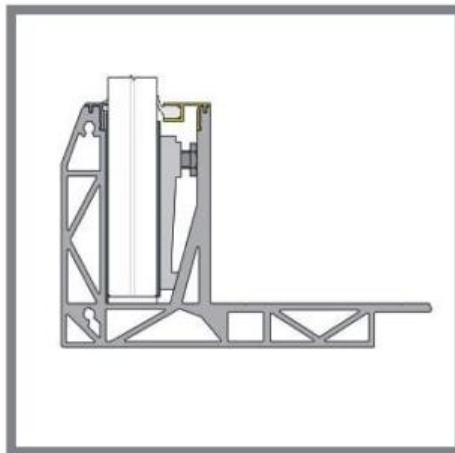

UNIQ SB-01 | TOP MOUNTED

EU 1kN/m and UK 0.74 kN/m

Tested to 0.74 kN/m with:
15mm, 17.52mm, 19mm and 21.52mm Glass
*See back page for Test Report

BASE PROFILE

- 2089036 SB-O1 Brute
- 2089038 SB-O1 Stainless look

L
4000mm
4000mm

CLAMPING STRIP

- 2089116 CS-L1 - 10/10/pvb
- 2089119 CS-XL1 - 8/8/pvb
- 2089120 CS-XXL1 - 15

L
4000mm
4000mm
4000mm

REAR COVER

- 2089104 CR-L1 - 10/10/pvb - Brute
- 2089358 CR-L1 - 10/10/pvb - Stainless look
- 2089106 CR-XL1 - 8/8/pvb - Brute
- 2089359 CR-XL1 - 8/8/pvb - Stainless look
- 2089108 CR-XXL1 - 15 - Brute
- 2089360 CR-XXL1 - 15 - Stainless look

B L
21 4000mm
21 4000mm
25 4000mm
25 4000mm
28 4000mm
28 4000mm

OPTIONAL FOR REAR COVER

- 1012301 Rubber for the cover front
- 1012309 Rubber for the cover front

L
4000mm
50000mm

FRONT COVER

- 2089088 CF-100 Brute
2089089 CF-100 Stainless look

CORNER PIECES*

- 2089039 SB-O1 Inside corner left
2089040 SB-O1 Inside corner right
2089041 SB-O1 Outside corner left
2089042 SB-O1 Outside corner right

L
500mm
500mm
500mm
500mm

*Only available in stainless look