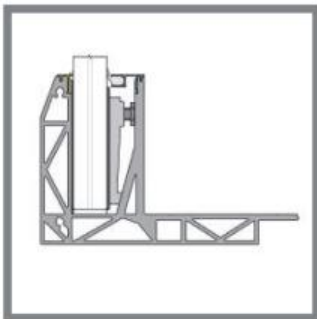

UNIQ SB-01 | TOP MOUNTED

EU 1kN/m and UK 0.74 kN/m

Tested to 0.74 kN/m with:
15mm, 17.52mm, 19mm and 21.52mm Glass
*See back page for Test Report

BASE PROFILE

- 2089036 SB-O1 Brute
- 2089038 SB-O1 Stainless look

L
4000mm
4000mm

CLAMPING STRIP

- 2089116 CS-L1 - 10/10/pvb
- 2089119 CS-XL1 - 8/8/pvb
- 2089120 CS-XXL1 - 15

L
4000mm
4000mm
4000mm

REAR COVER

- 2089104 CR-L1 - 10/10/pvb - Brute
- 2089358 CR-L1 - 10/10/pvb - Stainless look
- 2089106 CR-XL1 - 8/8/pvb - Brute
- 2089359 CR-XL1 - 8/8/pvb - Stainless look
- 2089108 CR-XXL1 - 15 - Brute
- 2089360 CR-XXL1 - 15 - Stainless look

B L
21 4000mm
21 4000mm
25 4000mm
25 4000mm
28 4000mm
28 4000mm

OPTIONAL FOR REAR COVER

- 1012301 Rubber for the cover front
- 1012309 Rubber for the cover front

L
4000mm
50000mm

FRONT COVER

- 2089088 CF-100 Brute
2089089 CF-100 Stainless look

CORNER PIECES*

- 2089039 SB-O1 Inside corner left
2089040 SB-O1 Inside corner right
2089041 SB-O1 Outside corner left
2089042 SB-O1 Outside corner right

L
500mm
500mm
500mm
500mm

*Only available in stainless look