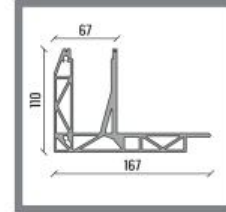

UNIQ SB-01 | TOP MOUNTED

EU 1kN/m and UK 0.74 kN/m

Tested to 0.74 kN/m with:
15mm, 17.52mm, 19mm and 21.52mm Glass
*See back page for Test Report

BASE PROFILE

- 2089036 SB-O1 Brute
- 2089038 SB-O1 Stainless look

L
4000mm
4000mm

CLAMPING STRIP

- 2089116 CS-L1 - 10/10/pvb
- 2089119 CS-XL1 - 8/8/pvb
- 2089120 CS-XXL1 - 15

L
4000mm
4000mm
4000mm

REAR COVER

- 2089104 CR-L1 - 10/10/pvb - Brute
- 2089358 CR-L1 - 10/10/pvb - Stainless look
- 2089106 CR-XL1 - 8/8/pvb - Brute
- 2089359 CR-XL1 - 8/8/pvb - Stainless look
- 2089108 CR-XXL1 - 15 - Brute
- 2089360 CR-XXL1 - 15 - Stainless look

B L
21 4000mm
21 4000mm
25 4000mm
25 4000mm
28 4000mm
28 4000mm

OPTIONAL FOR REAR COVER

- 1012301 Rubber for the cover front
- 1012309 Rubber for the cover front

L
4000mm
50000mm

FRONT COVER

- 2089088 CF-100 Brute
2089089 CF-100 Stainless look

CORNER PIECES*

- 2089039 SB-O1 Inside corner left
2089040 SB-O1 Inside corner right
2089041 SB-O1 Outside corner left
2089042 SB-O1 Outside corner right

L
500mm
500mm
500mm
500mm

*Only available in stainless look