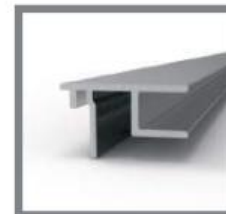

UNIQ SB-01 | TOP MOUNTED

EU 1kN/m and UK 0.74 kN/m

Tested to 0.74 kN/m with:
15mm, 17.52mm, 19mm and 21.52mm Glass
*See back page for Test Report

BASE PROFILE

- 2089036 SB-O1 Brute
- 2089038 SB-O1 Stainless look

L
4000mm
4000mm

CLAMPING STRIP

- 2089116 CS-L1 - 10/10/pvb
- 2089119 CS-XL1 - 8/8/pvb
- 2089120 CS-XXL1 - 15

L
4000mm
4000mm
4000mm

REAR COVER

- 2089104 CR-L1 - 10/10/pvb - Brute
- 2089358 CR-L1 - 10/10/pvb - Stainless look
- 2089106 CR-XL1 - 8/8/pvb - Brute
- 2089359 CR-XL1 - 8/8/pvb - Stainless look
- 2089108 CR-XXL1 - 15 - Brute
- 2089360 CR-XXL1 - 15 - Stainless look