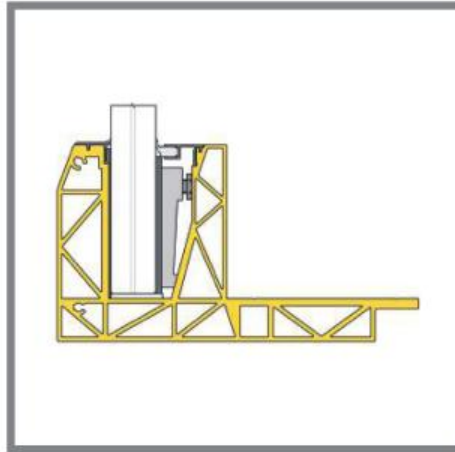

UNIQ SB-02 | TOP MOUNTED

EU 2kN/m and UK 1.5 kN/m

Tested to 1.5 kN/m with:
25.52mm Glass
•See back page for Test Report

BASE PROFILE

- 2089514 SB-O2 Brute
- 2089516 SB-O2 Stainless look

L
4000mm
4000mm

CLAMPING STRIP

- 2089117 CS-L2 - 12/12/pvb

L
4000mm

REAR COVER

- 2089110 CR-L2 - 12/12/pvb - Brute
- 2089361 CR-L2 - 12/12/pvb - Stainless look

B L
xx 4000mm
xx 4000mm

OPTIONAL FOR REAR COVER

- 1012301 Rubber for the cover front
- 1012309 Rubber for the cover front

4000mm
50000mm

FRONT COVER

- 2089096 CF-300 Brute
- 2089354 CF-300 Stainless look

L
4000mm
4000mm

OPTIONAL FOR FRONT COVER

- 1012310 Rubber for the cover rear
- 1012311 Rubber for the cover rear

4000mm
50000mm