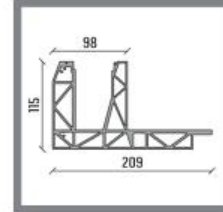

UNIQ SB-02 | TOP MOUNTED

EU 2kN/m and UK 1.5 kN/m

Tested to 1.5 kN/m with:
25.52mm Glass
•See back page for Test Report

BASE PROFILE

- 2089514 SB-O2 Brute
- 2089516 SB-O2 Stainless look

L
4000mm
4000mm

CLAMPING STRIP

- 2089117 CS-L2 - 12/12/pvb

L
4000mm

REAR COVER

- 2089110 CR-L2 - 12/12/pvb - Brute
- 2089361 CR-L2 - 12/12/pvb - Stainless look

B L
xx 4000mm
xx 4000mm

OPTIONAL FOR REAR COVER

- 1012301 Rubber for the cover front
- 1012309 Rubber for the cover front

4000mm
50000mm

FRONT COVER

- 2089096 CF-300 Brute
- 2089354 CF-300 Stainless look

L
4000mm
4000mm

OPTIONAL FOR FRONT COVER

- 1012310 Rubber for the cover rear
- 1012311 Rubber for the cover rear

4000mm
50000mm