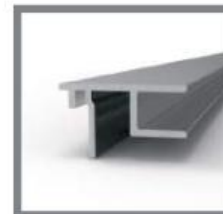

UNIQ SB-02 | TOP MOUNTED

EU 2kN/m and UK 1.5 kN/m

Tested to 1.5 kN/m with:
25.52mm Glass
•See back page for Test Report

BASE PROFILE

- 2089514 SB-O2 Brute
- 2089516 SB-O2 Stainless look

L
4000mm
4000mm

CLAMPING STRIP

- 2089117 CS-L2 - 12/12/pvb

L
4000mm

REAR COVER

- 2089110 CR-L2 - 12/12/pvb - Brute
- 2089361 CR-L2 - 12/12/pvb - Stainless look

B L
xx 4000mm
xx 4000mm

OPTIONAL FOR REAR COVER

- 1012301 Rubber for the cover front
- 1012309 Rubber for the cover front