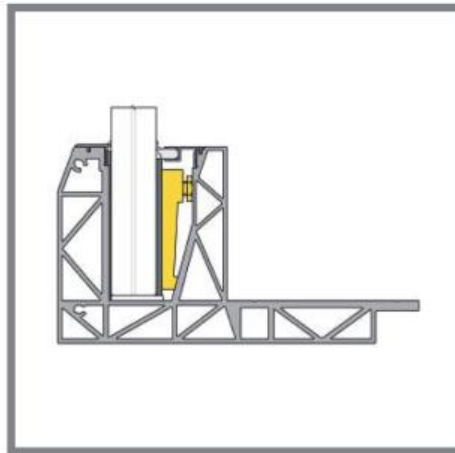

UNIQ SB-02 | TOP MOUNTED

EU 2kN/m and UK 1.5 kN/m

Tested to 1.5 kN/m with:
25.52mm Glass
•See back page for Test Report

BASE PROFILE

- 2089514 SB-O2 Brute
- 2089516 SB-O2 Stainless look

L
4000mm
4000mm

CLAMPING STRIP

- 2089117 CS-L2 - 12/12/pvb

L
4000mm

REAR COVER

- 2089110 CR-L2 - 12/12/pvb - Brute
- 2089361 CR-L2 - 12/12/pvb - Stainless look

B L
xx 4000mm
xx 4000mm

OPTIONAL FOR REAR COVER

- 1012301 Rubber for the cover front
- 1012309 Rubber for the cover front

4000mm
50000mm

FRONT COVER

- 2089096 CF-300 Brute
- 2089354 CF-300 Stainless look

L
4000mm
4000mm

OPTIONAL FOR FRONT COVER

- 1012310 Rubber for the cover rear
- 1012311 Rubber for the cover rear

4000mm
50000mm