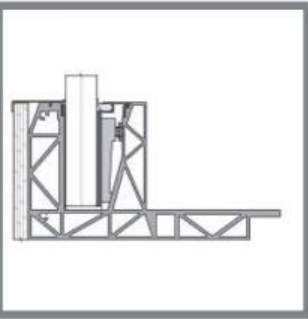

UNIQ SB-02 | TOP MOUNTED

EU 2kN/m and UK 1.5 kN/m

Tested to 1.5 kN/m with:
25.52mm Glass
•See back page for Test Report

BASE PROFILE

- 2089514 SB-O2 Brute
- 2089516 SB-O2 Stainless look

L
4000mm
4000mm

CLAMPING STRIP

- 2089117 CS-L2 - 12/12/pvb

L
4000mm

REAR COVER

- 2089110 CR-L2 - 12/12/pvb - Brute
- 2089361 CR-L2 - 12/12/pvb - Stainless look

B L
xx 4000mm
xx 4000mm

OPTIONAL FOR REAR COVER

- 1012301 Rubber for the cover front
- 1012309 Rubber for the cover front

4000mm
50000mm

FRONT COVER

- 2089096 CF-300 Brute
- 2089354 CF-300 Stainless look

L
4000mm
4000mm

OPTIONAL FOR FRONT COVER

- 1012310 Rubber for the cover rear
- 1012311 Rubber for the cover rear

4000mm
50000mm

PLATING COVERS

- 2089098 CF-303 Brute
- 2089355 CF-303 Stainless look
- 2089100 CF-312 Brute
- 2089356 CF-312 Stainless look
- 2089102 CF-320 Brute
- 2089357 CF-320 Stainless look

	D	B	L
2089098	3	35	4000mm
2089355	3	35	4000mm
2089100	12	44	4000mm
2089356	12	44	4000mm
2089102	20	52	4000mm
2089357	20	52	4000mm