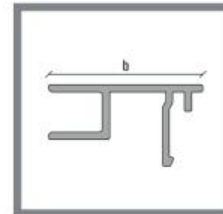

UNIQ SB-02 | TOP MOUNTED

EU 2kN/m and UK 1.5 kN/m

Tested to 1.5 kN/m with:
25.52mm Glass
•See back page for Test Report

BASE PROFILE

- 2089514 SB-O2 Brute
- 2089516 SB-O2 Stainless look

L
4000mm
4000mm

CLAMPING STRIP

- 2089117 CS-L2 - 12/12/pvb

L
4000mm

REAR COVER

- 2089110 CR-L2 - 12/12/pvb - Brute
- 2089361 CR-L2 - 12/12/pvb - Stainless look

B L
xx 4000mm
xx 4000mm

OPTIONAL FOR REAR COVER

- 1012301 Rubber for the cover front
- 1012309 Rubber for the cover front

4000mm
50000mm

FRONT COVER

- 2089096 CF-300 Brute
- 2089354 CF-300 Stainless look

L
4000mm
4000mm

OPTIONAL FOR FRONT COVER

- 1012310 Rubber for the cover rear
- 1012311 Rubber for the cover rear

4000mm
50000mm

CORNER PIECES*

- 2033755 SB-O2 Inside corner left
- 2033756 SB-O2 Inside corner right
- 2033758 SB-O2 Outside corner left
- 2033759 SB-O2 Outside corner right

L
500mm
500mm
500mm
500mm

*Only available in stainless look