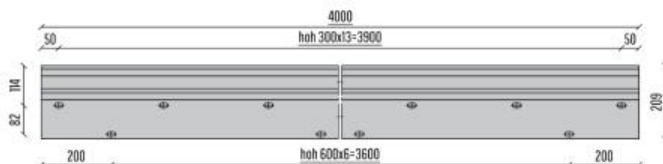

UNIQ SB-02 | TOP MOUNTED

EU 2kN/m and UK 1.5 kN/m

Tested to 1.5 kN/m with:
25.52mm Glass
•See back page for Test Report

BASE PROFILE

- 2089514 SB-O2 Brute
- 2089516 SB-O2 Stainless look

L
4000mm
4000mm

CLAMPING STRIP

- 2089117 CS-L2 - 12/12/pvb

L
4000mm

REAR COVER

- 2089110 CR-L2 - 12/12/pvb - Brute
- 2089361 CR-L2 - 12/12/pvb - Stainless look

B L
xx 4000mm
xx 4000mm

OPTIONAL FOR REAR COVER

- 1012301 Rubber for the cover front
- 1012309 Rubber for the cover front

4000mm
50000mm

FRONT COVER

- 2089096 CF-300 Brute
- 2089354 CF-300 Stainless look

L
4000mm
4000mm

OPTIONAL FOR FRONT COVER

- 1012310 Rubber for the cover rear
- 1012311 Rubber for the cover rear

4000mm
50000mm

CORNER PIECES*

- 2033755 SB-O2 Inside corner left
- 2033756 SB-O2 Inside corner right
- 2033758 SB-O2 Outside corner left
- 2033759 SB-O2 Outside corner right

L
500mm
500mm
500mm
500mm

*Only available in stainless look