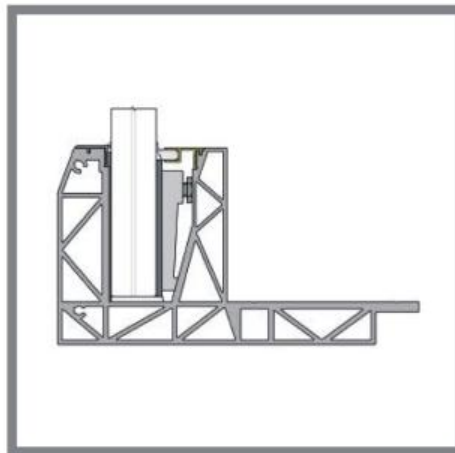

UNIQ SB-02 | TOP MOUNTED

EU 2kN/m and UK 1.5 kN/m

Tested to 1.5 kN/m with:
25.52mm Glass
•See back page for Test Report

BASE PROFILE

- 2089514 SB-O2 Brute
- 2089516 SB-O2 Stainless look

L
4000mm
4000mm

CLAMPING STRIP

- 2089117 CS-L2 - 12/12/pvb

L
4000mm

REAR COVER

- 2089110 CR-L2 - 12/12/pvb - Brute
- 2089361 CR-L2 - 12/12/pvb - Stainless look

B L
xx 4000mm
xx 4000mm

OPTIONAL FOR REAR COVER

- 1012301 Rubber for the cover front
- 1012309 Rubber for the cover front

4000mm
50000mm

FRONT COVER

- 2089096 CF-300 Brute
- 2089354 CF-300 Stainless look

L
4000mm
4000mm

OPTIONAL FOR FRONT COVER

- 1012310 Rubber for the cover rear
- 1012311 Rubber for the cover rear

4000mm
50000mm