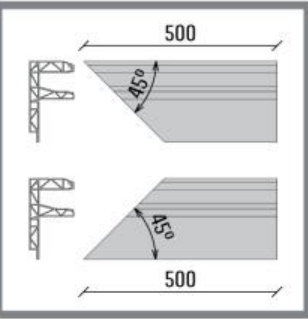

PLATING COVERS

- 2089098 CF-303 Brute
- 2089355 CF-303 Stainless look
- 2089100 CF-312 Brute
- 2089356 CF-312 Stainless look
- 2089102 CF-320 Brute
- 2089357 CF-320 Stainless look

	D	B	L
2089098	3	35	4000mm
2089355	3	35	4000mm
2089100	12	44	4000mm
2089356	12	44	4000mm
2089102	20	52	4000mm
2089357	20	52	4000mm

CORNER PIECES*

- 2033755 SB-O2 Inside corner left
- 2033756 SB-O2 Inside corner right
- 2033758 SB-O2 Outside corner left
- 2033759 SB-O2 Outside corner right

L
500mm
500mm
500mm
500mm

*Only available in stainless look