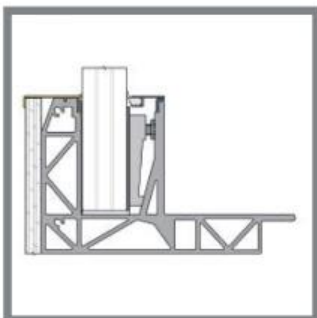

### FRONT COVER

- 2089096 CF-300 Brute
- 2089354 CF-300 Stainless look

L  
4000mm  
4000mm

### PLATING COVERS

		D	B	L
2089098	CF-303 Brute	3	35	4000mm
2089355	CF-303 Stainless look	3	35	4000mm
2089100	CF-312 Brute	12	44	4000mm
2089356	CF-312 Stainless look	12	44	4000mm
2089102	CF-320 Brute	20	52	4000mm
2089357	CF-320 Stainless look	20	52	4000mm