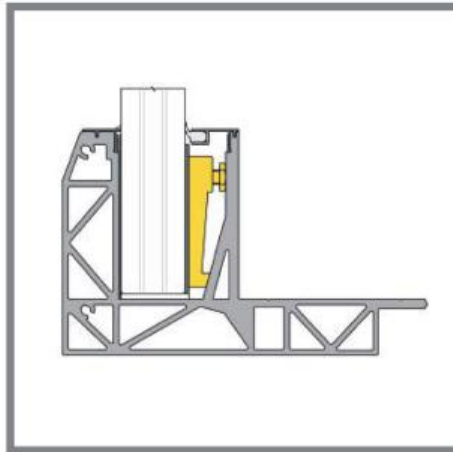

# UNIQU SB-03 | TOP MOUNTED

EU and UK 3 kN/m

Tested to 3 kN/m with:  
25.52mm and 31.52mm Glass  
\*See back page for Test Report

## BASE PROFILE

- 2089043 SB-O3 Brute
- 2089045 SB-O3 Stainless look

L  
4000mm  
4000mm

## CLAMPING STRIP

- 2089121 CS-XXL3 - 12/12/pvb
- 2089121 CS-XXL3 - 8/8/8/pvb
- 2089118 CS-L3 - 15/15/pvb
- 2089118 CS-L3 - 10/10/10/pvb

L  
4000mm  
4000mm  
4000mm  
4000mm

## REAR COVER

- | Product Code | Configuration                          | B  | L      |
|--------------|--|----|--------|
| 2089620      | CR-XXL3 - 12/12/pvb - Brute            | 31 | 4000mm |
| 2089622      | CR-XXL3 - 12/12/pvb - Stainless look   | 31 | 4000mm |
| 2089620      | CR-XXL3 - 8/8/8/pvb - Brute            | 31 | 4000mm |
| 2089622      | CR-XXL3 - 8/8/8/pvb - Stainless look   | 31 | 4000mm |
| 2089106      | CR-XL1 - 15/15/pvb - Brute             | 25 | 4000mm |
| 2089359      | CR-XL1 - 15/15/pvb - Stainless look    | 25 | 4000mm |
| 2089106      | CR-XL1 - 10/10/10/pvb - Brute          | 25 | 4000mm |
| 2089359      | CR-XL1 - 10/10/10/pvb - Stainless look | 25 | 4000mm |