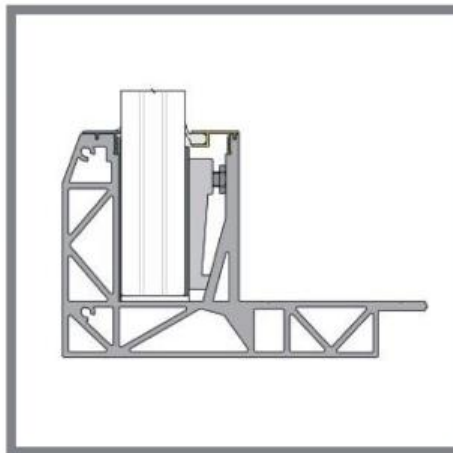

# UNIQU SB-03 | TOP MOUNTED

EU and UK 3 kN/m

Tested to 3 kN/m with:  
25.52mm and 31.52mm Glass  
\*See back page for Test Report

## BASE PROFILE

- 2089043 SB-O3 Brute
- 2089045 SB-O3 Stainless look

L  
4000mm  
4000mm

## CLAMPING STRIP

- 2089121 CS-XXL3 - 12/12/pvb
- 2089121 CS-XXL3 - 8/8/8/pvb
- 2089118 CS-L3 - 15/15/pvb
- 2089118 CS-L3 - 10/10/10/pvb

L  
4000mm  
4000mm  
4000mm  
4000mm

## REAR COVER

- | Product Code | Configuration                          | B  | L      |
|--------------|--|----|--------|
| 2089620      | CR-XXL3 - 12/12/pvb - Brute            | 31 | 4000mm |
| 2089622      | CR-XXL3 - 12/12/pvb - Stainless look   | 31 | 4000mm |
| 2089620      | CR-XXL3 - 8/8/8/pvb - Brute            | 31 | 4000mm |
| 2089622      | CR-XXL3 - 8/8/8/pvb - Stainless look   | 31 | 4000mm |
| 2089106      | CR-XL1 - 15/15/pvb - Brute             | 25 | 4000mm |
| 2089359      | CR-XL1 - 15/15/pvb - Stainless look    | 25 | 4000mm |
| 2089106      | CR-XL1 - 10/10/10/pvb - Brute          | 25 | 4000mm |
| 2089359      | CR-XL1 - 10/10/10/pvb - Stainless look | 25 | 4000mm |