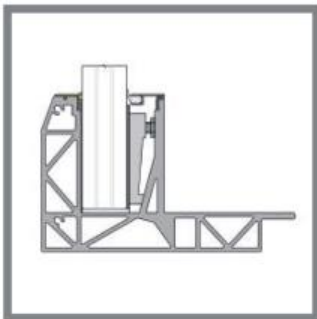

FRONT COVER

- 2089096 CF-300 Brute
- 2089354 CF-300 Stainless look

L
4000mm
4000mm

OPTIONAL FOR FRONT COVER

- 1012310 Rubber for the cover rear
- 1012311 Rubber for the cover rear

4000mm
50000mm