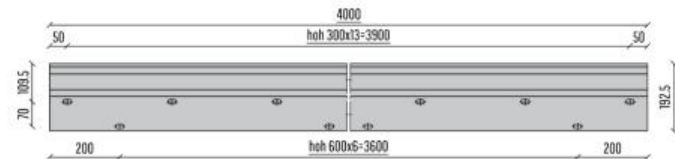

# UNIQU SB-03 | TOP MOUNTED

EU and UK 3 kN/m

Tested to 3 kN/m with:  
25.52mm and 31.52mm Glass  
\*See back page for Test Report

## BASE PROFILE

- 2089043 SB-O3 Brute
- 2089045 SB-O3 Stainless look

L  
4000mm  
4000mm

## CLAMPING STRIP

- 2089121 CS-XXL3 - 12/12/pvb
- 2089121 CS-XXL3 - 8/8/8/pvb
- 2089118 CS-L3 - 15/15/pvb
- 2089118 CS-L3 - 10/10/10/pvb

L  
4000mm  
4000mm  
4000mm  
4000mm

### CORNER PIECES\*

- 2089046 SB-O3 Inside corner left
- 2089047 SB-O3 Inside corner right
- 2089048 SB-O3 Outside corner left
- 2089049 SB-O3 Outside corner right

L  
500mm  
500mm  
500mm  
500mm

\*Only available in stainless look