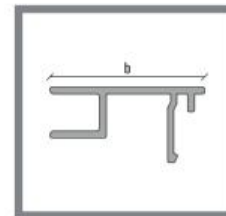

## BASE PROFILE

- 2089043 SB-O3 Brute
- 2089045 SB-O3 Stainless look

L  
4000mm  
4000mm

## CLAMPING STRIP

- 2089121 CS-XXL3 - 12/12/pvb
- 2089121 CS-XXL3 - 8/8/8/pvb
- 2089118 CS-L3 - 15/15/pvb
- 2089118 CS-L3 - 10/10/10/pvb

L  
4000mm  
4000mm  
4000mm  
4000mm

## REAR COVER

- | Product Code | Configuration                          | B  | L      |
|--------------|--|----|--------|
| 2089620      | CR-XXL3 - 12/12/pvb - Brute            | 31 | 4000mm |
| 2089622      | CR-XXL3 - 12/12/pvb - Stainless look   | 31 | 4000mm |
| 2089620      | CR-XXL3 - 8/8/8/pvb - Brute            | 31 | 4000mm |
| 2089622      | CR-XXL3 - 8/8/8/pvb - Stainless look   | 31 | 4000mm |
| 2089106      | CR-XL1 - 15/15/pvb - Brute             | 25 | 4000mm |
| 2089359      | CR-XL1 - 15/15/pvb - Stainless look    | 25 | 4000mm |
| 2089106      | CR-XL1 - 10/10/10/pvb - Brute          | 25 | 4000mm |
| 2089359      | CR-XL1 - 10/10/10/pvb - Stainless look | 25 | 4000mm |

### CORNER PIECES\*

- 2089046 SB-O3 Inside corner left
- 2089047 SB-O3 Inside corner right
- 2089048 SB-O3 Outside corner left
- 2089049 SB-O3 Outside corner right

L  
500mm  
500mm  
500mm  
500mm

\*Only available in stainless look