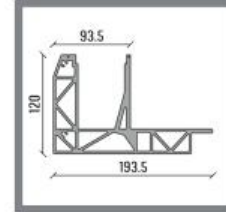

# UNIQU SB-03 | TOP MOUNTED

EU and UK 3 kN/m

Tested to 3 kN/m with:  
25.52mm and 31.52mm Glass  
\*See back page for Test Report

## BASE PROFILE

- 2089043 SB-O3 Brute
- 2089045 SB-O3 Stainless look

L  
4000mm  
4000mm

## CLAMPING STRIP

- 2089121 CS-XXL3 - 12/12/pvb
- 2089121 CS-XXL3 - 8/8/8/pvb
- 2089118 CS-L3 - 15/15/pvb
- 2089118 CS-L3 - 10/10/10/pvb

L  
4000mm  
4000mm  
4000mm  
4000mm

## REAR COVER

- | Product Code | Configuration                          | B  | L      |
|--------------|--|----|--------|
| 2089620      | CR-XXL3 - 12/12/pvb - Brute            | 31 | 4000mm |
| 2089622      | CR-XXL3 - 12/12/pvb - Stainless look   | 31 | 4000mm |
| 2089620      | CR-XXL3 - 8/8/8/pvb - Brute            | 31 | 4000mm |
| 2089622      | CR-XXL3 - 8/8/8/pvb - Stainless look   | 31 | 4000mm |
| 2089106      | CR-XL1 - 15/15/pvb - Brute             | 25 | 4000mm |
| 2089359      | CR-XL1 - 15/15/pvb - Stainless look    | 25 | 4000mm |
| 2089106      | CR-XL1 - 10/10/10/pvb - Brute          | 25 | 4000mm |
| 2089359      | CR-XL1 - 10/10/10/pvb - Stainless look | 25 | 4000mm |