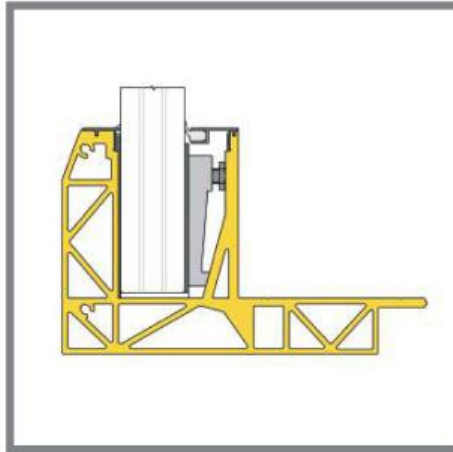

# UNIQU SB-03 | TOP MOUNTED

EU and UK 3 kN/m

Tested to 3 kN/m with:  
25.52mm and 31.52mm Glass  
\*See back page for Test Report

## BASE PROFILE

- 2089043 SB-O3 Brute
- 2089045 SB-O3 Stainless look

L  
4000mm  
4000mm

## CLAMPING STRIP

- 2089121 CS-XXL3 - 12/12/pvb
- 2089121 CS-XXL3 - 8/8/8/pvb
- 2089118 CS-L3 - 15/15/pvb
- 2089118 CS-L3 - 10/10/10/pvb

L  
4000mm  
4000mm  
4000mm  
4000mm

## REAR COVER

- | Product Code | Configuration                          | B  | L      |
|--------------|--|----|--------|
| 2089620      | CR-XXL3 - 12/12/pvb - Brute            | 31 | 4000mm |
| 2089622      | CR-XXL3 - 12/12/pvb - Stainless look   | 31 | 4000mm |
| 2089620      | CR-XXL3 - 8/8/8/pvb - Brute            | 31 | 4000mm |
| 2089622      | CR-XXL3 - 8/8/8/pvb - Stainless look   | 31 | 4000mm |
| 2089106      | CR-XL1 - 15/15/pvb - Brute             | 25 | 4000mm |
| 2089359      | CR-XL1 - 15/15/pvb - Stainless look    | 25 | 4000mm |
| 2089106      | CR-XL1 - 10/10/10/pvb - Brute          | 25 | 4000mm |
| 2089359      | CR-XL1 - 10/10/10/pvb - Stainless look | 25 | 4000mm |