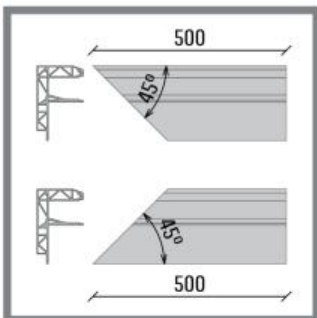

### PLATING COVERS

		D	B	L
2089098	CF-303 Brute	3	35	4000mm
2089355	CF-303 Stainless look	3	35	4000mm
2089100	CF-312 Brute	12	44	4000mm
2089356	CF-312 Stainless look	12	44	4000mm
2089102	CF-320 Brute	20	52	4000mm
2089357	CF-320 Stainless look	20	52	4000mm

### CORNER PIECES\*

- 2089046 SB-O3 Inside corner left
- 2089047 SB-O3 Inside corner right
- 2089048 SB-O3 Outside corner left
- 2089049 SB-O3 Outside corner right

L  
500mm  
500mm  
500mm  
500mm

\*Only available in stainless look