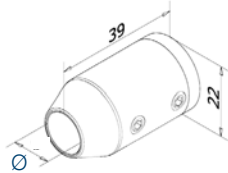

0640.483.316

10

48.3

12

Bar holder Ø 22 - Flat

S

304 Indoor  
satin

Ø