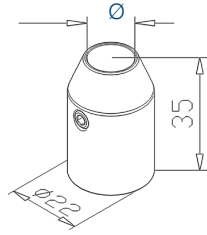

Bar holder Ø 22 - Flat

S

304 Indoor  
satin

Ø

0640.000.304

10

12

316 Outdoor  
satin