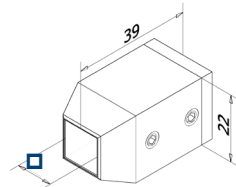

Bar holder □ 22 - Flat

S

304 Indoor satin

□

4650.000.304

4

12

316 Outdoor satin

□

4650.000.316

4

12