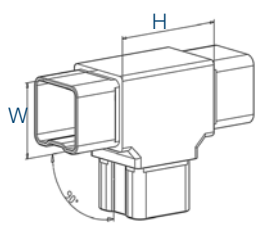

304 Indoor satin

W

H

4204.420.304

2

40x40x2,0 30

Tube connector T

L