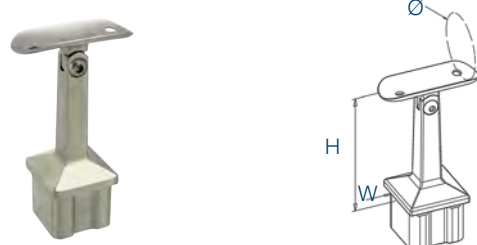

304 Indoor satin

4442.000.304 2

W H

40x40x2,0 81

Handrail Support adjustable - Tube **L S**

304 Indoor satin

4442.420.304 2  
4442.480.304 2

W Ø H