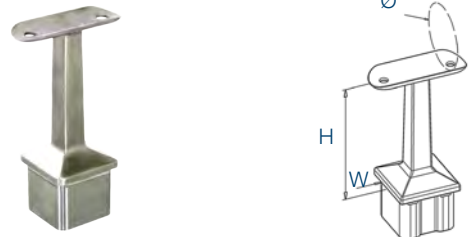

Handrail Support - Tube **L S**

304 Indoor satin

4342.420.304 2
4342.480.304 2

W Ø H

40x40x2,0 42,4 79
40x40x2,0 48,3 79