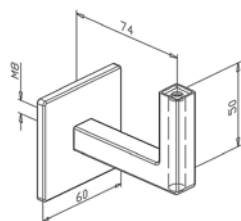

304 Indoor satin

W

H

4221.420.304

2

40x40x2,0 60

Handrail bracket - Flat

S