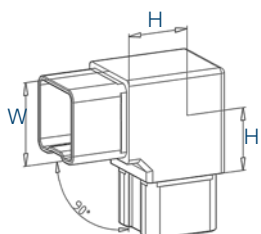

L

304 Indoor satin

W

4201.420.304

2

40x40x2,0

Tube connector 90°

L