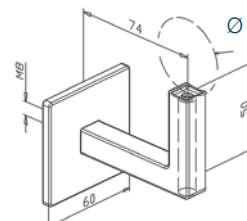

304 Indoor satin

4321.000.304

2

Handrail bracket - tube

S

304 Indoor satin

Ø

4321.424.304