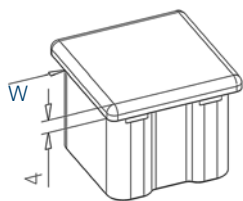

End Cap

L

304 Indoor satin

W

4110.420.304

2

40x40x2,0

Tube connector