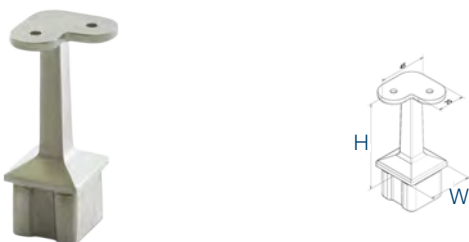

Handrail Support flat - 90° **L S**

304 Indoor satin

4342.009.304 2

W H

40x40x2,0 81