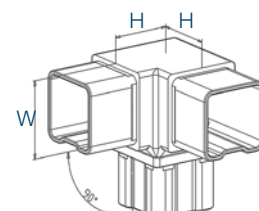

304 Indoor satin

W

H

4203.420.304

2

40x40x2,0 30

Tube connector T-90°

L