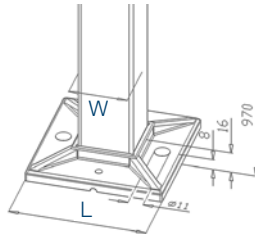

Baluster post

S

304 Indoor satin

W

L

4164.420.304

2

40x40x2,0 100