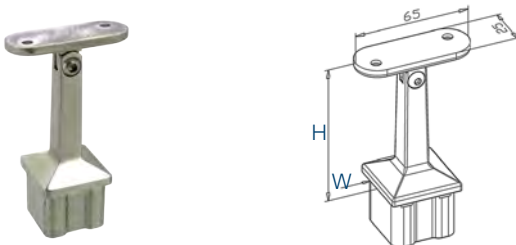

W H

40x40x2,0 81

Handrail Support - Tube **L S**

304 Indoor satin

4342.420.304 2  
4342.480.304 2

W Ø H

40x40x2,0 42,4 79  
40x40x2,0 48,3 79

Handrail Support adjustable - Flat **L S**