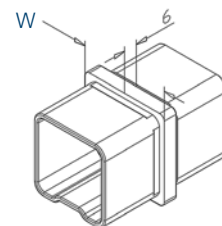

Tube connector

L

304 Indoor satin

W

4201.420.304

2

40x40x2,0