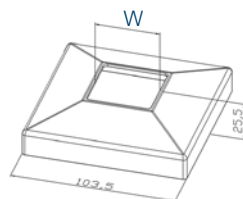

Flange cover

304 Indoor satin

W

4187.420.304

2

40x40x2,0