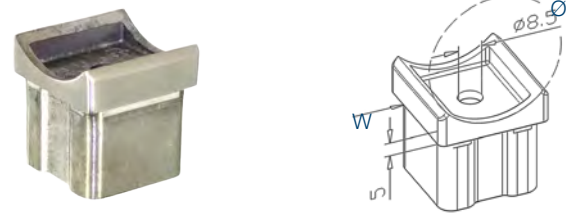

Adaptor - Tube

L S

304 Indoor satin

$\varnothing$ W

4503.420.304 2 42,4 40x40x2,0
4503.483.304 2 48,3 40x40x2,0