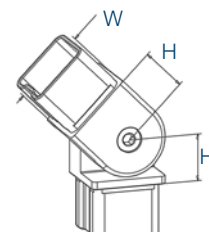

304 Indoor satin

W

H

4206.420.304

2

40x40x2,0 60

Tube connector adjustable

L