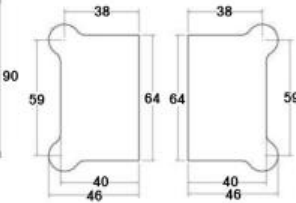

8mm-Shower-Profile
 3m Lengths - 8mm Glass
 Ali - Satin Anodised
 (Also available in 304G Mirror polish)

10mm-Shower-Profile
 3m Lengths - 10mm Glass
 Ali - Satin Anodised
 (Also available in 304G Mirror polish)

KT-SSH-101-S4 / KT-SSH-101-(04)M
 Glass to Wall Hinge
 304G Satin / 304G Mirror

KT-SSH-102-S4 / KT-SSH-102-(04)M
 Glass Door to Fixed Glass Hinge
 304G Satin / 304G Mirror

KT-SSH-103-S4 / KT-SSH-103-(04)M
 Glass Door to Fixed Glass Hinge 135D
 304G Satin / 304G Mirror