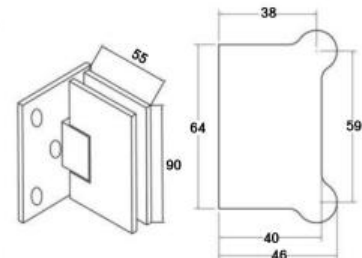

KT-SSH-106-S4 / KT-SSH-106-(04)M
Glass Door to Wall Hinge
304G Satin / 304G Mirror