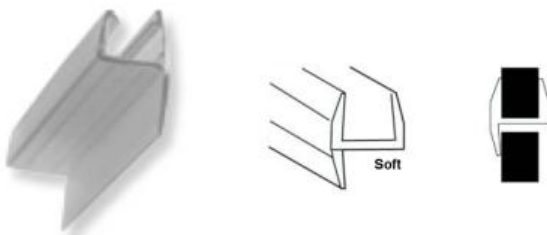

KT-SPS-103-8MM / KT-SPS-103-10MM
Plastic Seal for 8/10mm Glass