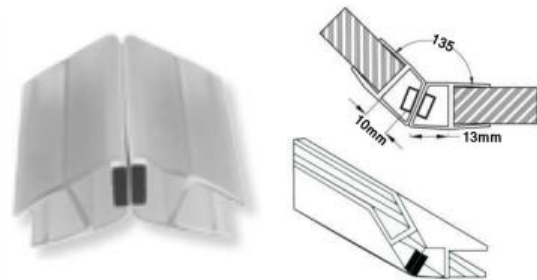

KT-SPS-105-8MM / KT-SPS-105-10MM
Side Seal with Wing 17mm for 8/10mm Glass

KT-SPS-106-8MM / KT-SPS-106-10MM
Side Seal with Wing 18mm for 8/10mm Glass

KT-SPS-107-8MM / KT-SPS-107-10MM
Anti Collision Ring for 8/10mm Glass

KT-SPS-108-8MM / KT-SPS-108-10MM
Water Dispersal Seal for 8/10mm Glass

KT-SPS-109-8MM / KT-SPS-109-10MM
Plastic Seal for Sliding Doors with Brush 8x8
For 8/10mm Glass

KT-SPS-110-8MM / KT-SPS-110-10MM
Plastic Seal for Sliding Doors with Brush 7x8
For 8/10mm Glass

KT-MPS-101-8MM / KT-MPS-101-10MM
Magnetic Plastic Seal for Sliding Glass Door at 180D
For 8/10mm Glass

KT-MPS-102-8MM / KT-MPS-102-10MM
Magnetic Plastic Seal for Sliding Glass Door at 135D
For 8/10mm Glass