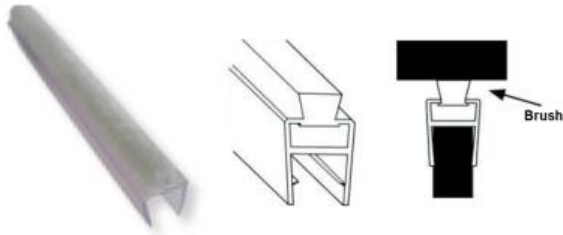

KT-SPS-105-8MM / KT-SPS-105-10MM
Side Seal with Wing 17mm for 8/10mm Glass

KT-SPS-106-8MM / KT-SPS-106-10MM
Side Seal with Wing 18mm for 8/10mm Glass

KT-SPS-107-8MM / KT-SPS-107-10MM
Anti Collision Ring for 8/10mm Glass

KT-SPS-108-8MM / KT-SPS-108-10MM
Water Dispersal Seal for 8/10mm Glass

KT-SPS-109-8MM / KT-SPS-109-10MM
Plastic Seal for Sliding Doors with Brush 8x8
For 8/10mm Glass

KT-SPS-110-8MM / KT-SPS-110-10MM
Plastic Seal for Sliding Doors with Brush 7x8
For 8/10mm Glass