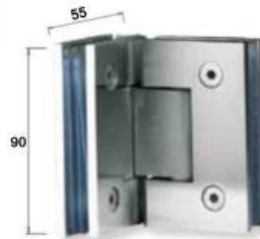

8mm-Shower-Profile
 3m Lengths - 8mm Glass
 Ali - Satin Anodised
 (Also available in 304G Mirror polish)

10mm-Shower-Profile
 3m Lengths - 10mm Glass
 Ali - Satin Anodised
 (Also available in 304G Mirror polish)

KT-SSH-101-S4 / KT-SSH-101-(04)M
 Glass to Wall Hinge
 304G Satin / 304G Mirror

KT-SSH-102-S4 / KT-SSH-102-(04)M
 Glass Door to Fixed Glass Hinge
 304G Satin / 304G Mirror

KT-SSH-103-S4 / KT-SSH-103-(04)M
 Glass Door to Fixed Glass Hinge 135D
 304G Satin / 304G Mirror