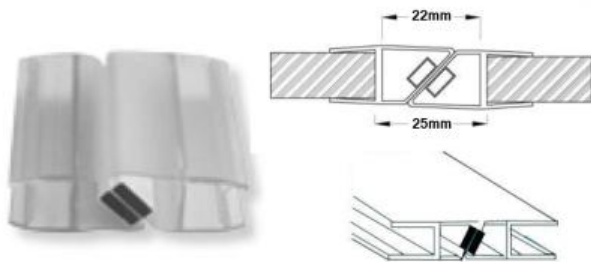

KT-SPS-105-8MM / KT-SPS-105-10MM
Side Seal with Wing 17mm for 8/10mm Glass

KT-SPS-106-8MM / KT-SPS-106-10MM
Side Seal with Wing 18mm for 8/10mm Glass

KT-SPS-107-8MM / KT-SPS-107-10MM
Anti Collision Ring for 8/10mm Glass

KT-SPS-108-8MM / KT-SPS-108-10MM
Water Dispersal Seal for 8/10mm Glass

KT-SPS-109-8MM / KT-SPS-109-10MM
Plastic Seal for Sliding Doors with Brush 8x8
For 8/10mm Glass

KT-SPS-110-8MM / KT-SPS-110-10MM
Plastic Seal for Sliding Doors with Brush 7x8
For 8/10mm Glass