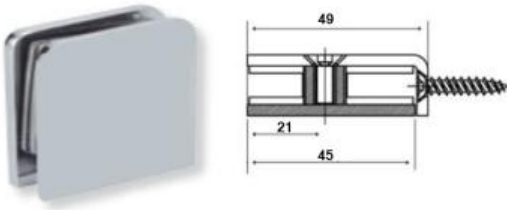

KT-SSH-101-S4 / KT-SSH-101-(04)M
 Glass to Wall Hinge
 304G Satin / 304G Mirror

KT-SSH-102-S4 / KT-SSH-102-(04)M
 Glass Door to Fixed Glass Hinge
 304G Satin / 304G Mirror

KT-SSH-103-S4 / KT-SSH-103-(04)M
 Glass Door to Fixed Glass Hinge 135D
 304G Satin / 304G Mirror

KT-SSH-104-S4 / KT-SSH-104-(04)M
 Glass Door to Fixed Glass Hinge 90D
 304G Satin / 304G Mirror

KT-SSH-105-S4 / KT-SSH-105-(04)M
 Fixed Glass to Wall Hinge 90D
 304G Satin / 304G Mirror

KT-SSH-106-S4 / KT-SSH-106-(04)M
 Glass Door to Wall Hinge
 304G Satin / 304G Mirror