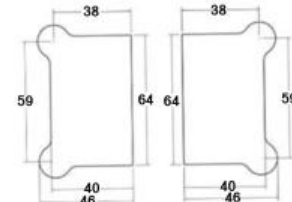

8mm-Shower-Profile
 3m Lengths - 8mm Glass
 Ali - Satin Anodised
 (Also available in 304G Mirror polish)

10mm-Shower-Profile
 3m Lengths - 10mm Glass
 Ali - Satin Anodised
 (Also available in 304G Mirror polish)

KT-SSH-101-S4 / KT-SSH-101-(04)M
 Glass to Wall Hinge
 304G Satin / 304G Mirror

KT-SSH-102-S4 / KT-SSH-102-(04)M
 Glass Door to Fixed Glass Hinge
 304G Satin / 304G Mirror

KT-SSH-103-S4 / KT-SSH-103-(04)M
 Glass Door to Fixed Glass Hinge 135D
 304G Satin / 304G Mirror