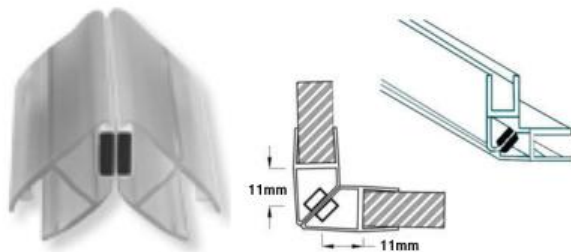

KT-SPS-105-8MM / KT-SPS-105-10MM
Side Seal with Wing 17mm for 8/10mm Glass

KT-SPS-106-8MM / KT-SPS-106-10MM
Side Seal with Wing 18mm for 8/10mm Glass

KT-SPS-107-8MM / KT-SPS-107-10MM
Anti Collision Ring for 8/10mm Glass

KT-SPS-108-8MM / KT-SPS-108-10MM
Water Dispersal Seal for 8/10mm Glass

KT-SPS-109-8MM / KT-SPS-109-10MM
Plastic Seal for Sliding Doors with Brush 8x8
For 8/10mm Glass

KT-SPS-110-8MM / KT-SPS-110-10MM
Plastic Seal for Sliding Doors with Brush 7x8
For 8/10mm Glass

KT-MPS-101-8MM / KT-MPS-101-10MM
Magnetic Plastic Seal for Sliding Glass Door at 180D
For 8/10mm Glass

KT-MPS-102-8MM / KT-MPS-102-10MM
Magnetic Plastic Seal for Sliding Glass Door at 135D
For 8/10mm Glass