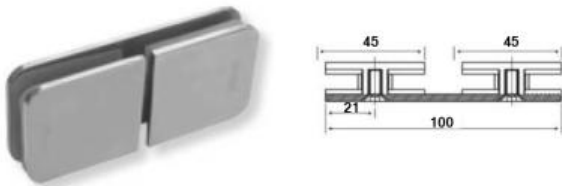

KT-SGC-205-S4-S / KT-SGC-205-(04)M
180D Glass to Glass Connector
304G Satin / 304G Mirror