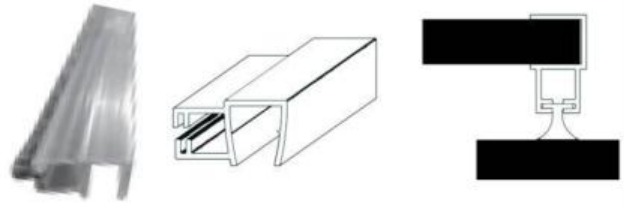

KT-SPS-108-8MM / KT-SPS-108-10MM
Water Dispersal Seal for 8/10mm Glass

KT-SPS-110-8MM / KT-SPS-110-10MM
Plastic Seal for Sliding Doors with Brush 7x8
For 8/10mm Glass