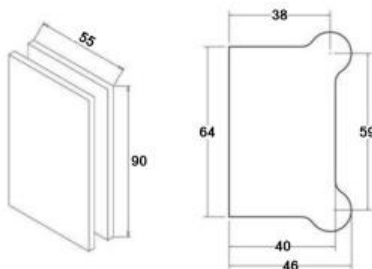

KT-SSH-105-S4 / KT-SSH-105-(04)M
Fixed Glass to Wall Hinge 90D
304G Satin / 304G Mirror