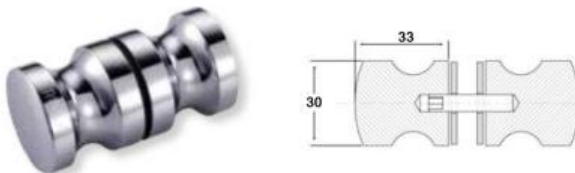

KT-SSH-101-S4 / KT-SSH-101-(04)M
 Glass to Wall Hinge
 304G Satin / 304G Mirror

KT-SSH-102-S4 / KT-SSH-102-(04)M
 Glass Door to Fixed Glass Hinge
 304G Satin / 304G Mirror

KT-SSH-103-S4 / KT-SSH-103-(04)M
 Glass Door to Fixed Glass Hinge 135D
 304G Satin / 304G Mirror

KT-SSH-104-S4 / KT-SSH-104-(04)M
 Glass Door to Fixed Glass Hinge 90D
 304G Satin / 304G Mirror

KT-SSH-105-S4 / KT-SSH-105-(04)M
 Fixed Glass to Wall Hinge 90D
 304G Satin / 304G Mirror

KT-SSH-106-S4 / KT-SSH-106-(04)M
 Glass Door to Wall Hinge
 304G Satin / 304G Mirror

KT-SGC-201-S4 / KT-SGC-201-(04)M
Glass Panel to Wall Connector
304G Satin / 304G Mirror

KT-SGC-202-S4 / KT-SGC-202-(04)M
Glass to Glass Connector 135D
304G Satin / 304G Mirror

KT-SGC-203-S4 / KT-SGC-203-(04)M
Glass to Glass Connector 90D
304G Satin / 304G Mirror

KT-SGC-204-S4 / KT-SGC-204-(04)M
Wall to Glass Connector 90D
304G Satin / 304G Mirror

KT-SGC-205-S4-S / KT-SGC-205-(04)M
180D Glass to Glass Connector
304G Satin / 304G Mirror

KT-NOB-101(04)M
Glass Door Nob 30 x 30mm
304G Mirror