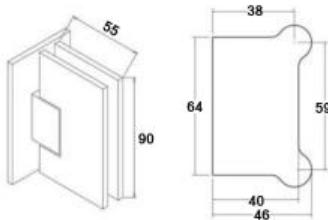

8mm-Shower-Profile
 3m Lengths - 8mm Glass
 Ali - Satin Anodised
 (Also available in 304G Mirror polish)

10mm-Shower-Profile
 3m Lengths - 10mm Glass
 Ali - Satin Anodised
 (Also available in 304G Mirror polish)