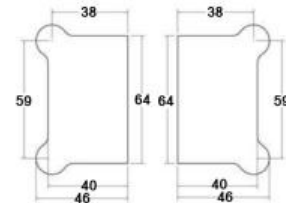

8mm-Shower-Profile
 3m Lengths - 8mm Glass
 Ali - Satin Anodised
 (Also available in 304G Mirror polish)

10mm-Shower-Profile
 3m Lengths - 10mm Glass
 Ali - Satin Anodised
 (Also available in 304G Mirror polish)

KT-SSH-101-S4 / KT-SSH-101-(04)M
 Glass to Wall Hinge
 304G Satin / 304G Mirror

KT-SSH-102-S4 / KT-SSH-102-(04)M
 Glass Door to Fixed Glass Hinge
 304G Satin / 304G Mirror

KT-SSH-103-S4 / KT-SSH-103-(04)M
 Glass Door to Fixed Glass Hinge 135D
 304G Satin / 304G Mirror