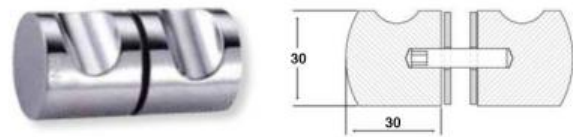

8mm-Shower-Profile
 3m Lengths - 8mm Glass
 Ali - Satin Anodised
 (Also available in 304G Mirror polish)

10mm-Shower-Profile
 3m Lengths - 10mm Glass
 Ali - Satin Anodised
 (Also available in 304G Mirror polish)

KT-SSH-104-S4 / KT-SSH-104-(04)M
 Glass Door to Fixed Glass Hinge 90D
 304G Satin / 304G Mirror

KT-SSH-105-S4 / KT-SSH-105-(04)M
 Fixed Glass to Wall Hinge 90D
 304G Satin / 304G Mirror

KT-SSH-106-S4 / KT-SSH-106-(04)M
 Glass Door to Wall Hinge
 304G Satin / 304G Mirror

KT-SGC-201-S4 / KT-SGC-201-(04)M
Glass Panel to Wall Connector
304G Satin / 304G Mirror

KT-SGC-202-S4 / KT-SGC-202-(04)M
Glass to Glass Connector 135D
304G Satin / 304G Mirror

KT-SGC-203-S4 / KT-SGC-203-(04)M
Glass to Glass Connector 90D
304G Satin / 304G Mirror

KT-SGC-204-S4 / KT-SGC-204-(04)M
Wall to Glass Connector 90D
304G Satin / 304G Mirror

KT-SGC-205-S4-S / KT-SGC-205-(04)M
180D Glass to Glass Connector
304G Satin / 304G Mirror

KT-NOB-101(04)M
Glass Door Nob 30 x 30mm
304G Mirror