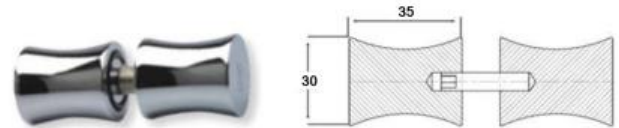

KT-NOB-103(04)M
Glass Door Nob 30 x 35mm
304G Mirror