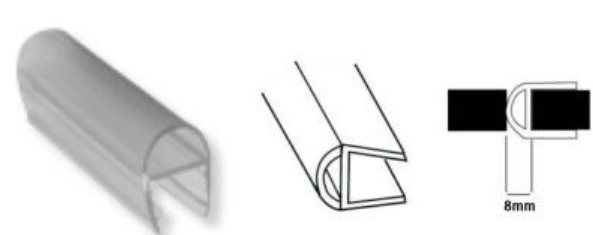

KT-NOB-102(04)M
Glass Door Nob 30 x 33mm
304G Mirror

KT-NOB-103(04)M
Glass Door Nob 30 x 35mm
304G Mirror

KT-HDH-306(04)S
Handle for Glass Door
304G Satin

KT-TDH-201(04)M
Handle/Towel Bar
304G Mirror

KT-DDH-301-(04)S
Handle for Glass Door
304G Satin

KT-SPS-101-8MM / KT-SPS-101-10MM
Plastic Seal for 8/10mm Glass

KT-SPS-102-8MM / KT-SPS-102-10MM
Plastic Seal for 8/10mm Glass

KT-SPS-103-8MM / KT-SPS-103-10MM
Plastic Seal for 8/10mm Glass

KT-SPS-104-8MM / KT-SPS-104-10MM
Plastic Seal for 8/10mm Glass