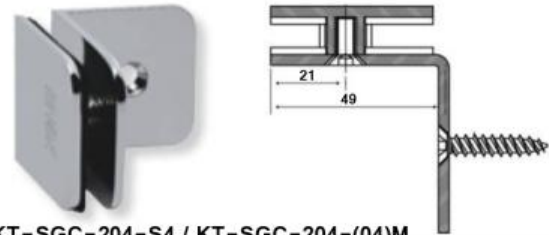

KT-SSH-101-S4 / KT-SSH-101-(04)M
 Glass to Wall Hinge
 304G Satin / 304G Mirror

KT-SSH-102-S4 / KT-SSH-102-(04)M
 Glass Door to Fixed Glass Hinge
 304G Satin / 304G Mirror

KT-SSH-103-S4 / KT-SSH-103-(04)M
 Glass Door to Fixed Glass Hinge 135D
 304G Satin / 304G Mirror

KT-SSH-104-S4 / KT-SSH-104-(04)M
 Glass Door to Fixed Glass Hinge 90D
 304G Satin / 304G Mirror

KT-SSH-105-S4 / KT-SSH-105-(04)M
 Fixed Glass to Wall Hinge 90D
 304G Satin / 304G Mirror

KT-SSH-106-S4 / KT-SSH-106-(04)M
 Glass Door to Wall Hinge
 304G Satin / 304G Mirror

KT-SGC-201-S4 / KT-SGC-201-(04)M
Glass Panel to Wall Connector
304G Satin / 304G Mirror

KT-SGC-202-S4 / KT-SGC-202-(04)M
Glass to Glass Connector 135D
304G Satin / 304G Mirror

KT-SGC-203-S4 / KT-SGC-203-(04)M
Glass to Glass Connector 90D
304G Satin / 304G Mirror