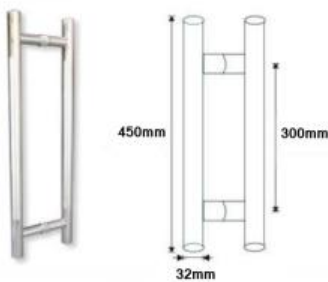

KT-HDH-306(04)S
Handle for Glass Door
304G Satin