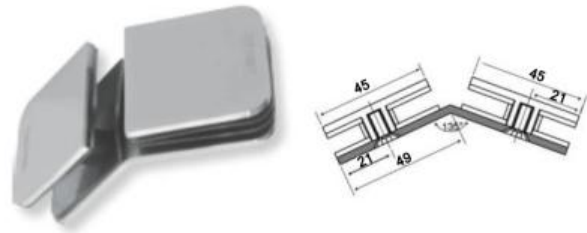

KT-SSH-106-S4 / KT-SSH-106-(04)M
Glass Door to Wall Hinge
304G Satin / 304G Mirror

KT-SGC-202-S4 / KT-SGC-202-(04)M
Glass to Glass Connector 135D
304G Satin / 304G Mirror