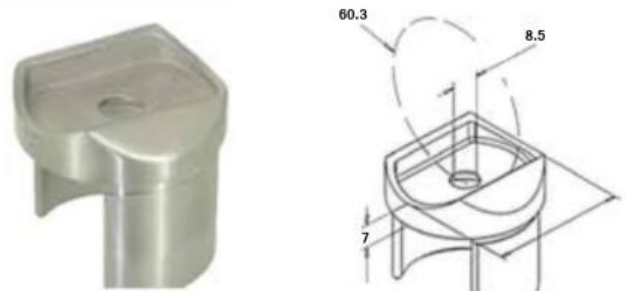

RO1013-42.4
25-55 Degree Slotted Elbow (Downwards)
316

1201.605.304/316
Slotted Tube Connector
304/316

1202.605.304/316
90 Degree Slotted Lateral Bend
304/316

1203.605.304/316
90 Degree Slotted Vertical Bend
304/316