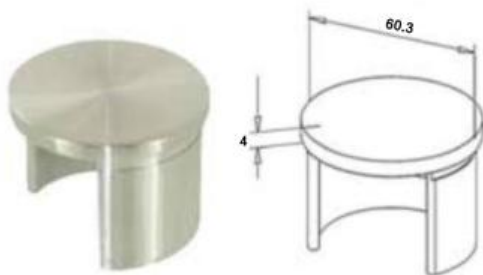

1203.485.304/316
90 Degree Slotted Vertical Bend
304/316

1503.483.304/316
Slotted Adaptor
304/316

1112.486.304/316
Slotted End Caps
304/316

RO1009-48.3
Slotted Wall Plate
304/316

RO1012-42.4
25-55 Degree Slotted Elbow (Upwards)
316

RO1013-42.4
25-55 Degree Slotted Elbow (Downwards)
316

1201.605.304/316
Slotted Tube Connector
304/316

1202.605.304/316
90 Degree Slotted Lateral Bend
304/316

1203.605.304/316
90 Degree Slotted Vertical Bend
304/316

1503.605.304/316
Slotted Adaptor
304/316

1112.605.304/316
Slotted End Cap
304/316

1183.603.304/316
Slotted Wall Plate
304/316

For a more extensive range of slotted tube fittings – please visit:
www.sb-railing.co.uk