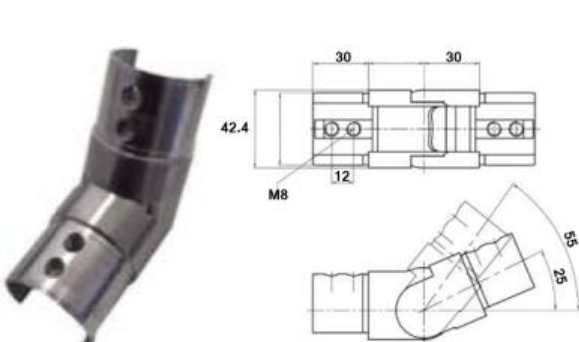

1201.425.304/316
Slotted Tube Connector
304/316

1202.425.304/316
90 Degree Slotted Lateral Bend
304/316

1203.425.304/316
90 Degree Slotted Vertical Bend
304/316

1502.424.304/316
Slotted Adaptor
304/316

1112.426.304/316
Slotted End Caps
304/316

RO1009-42.4
Slotted Wall Plate
304/316

RO1012-42.4
25-55 Degree Slotted Elbow (Upwards)
316

RO1013-42.4
25-55 Degree Slotted Elbow (Downwards)
316

1201.485.304/316
Slotted Tube Connector
304/316

1202.485.304/316
90 Degree Slotted Lateral Bend
304/316

1203.485.304/316
90 Degree Slotted Vertical Bend
304/316

1503.483.304/316
Slotted Adaptor
304/316

1112.486.304/316
Slotted End Caps
304/316

RO1009-48.3
Slotted Wall Plate
304/316

RO1012-42.4
25-55 Degree Slotted Elbow (Upwards)
316