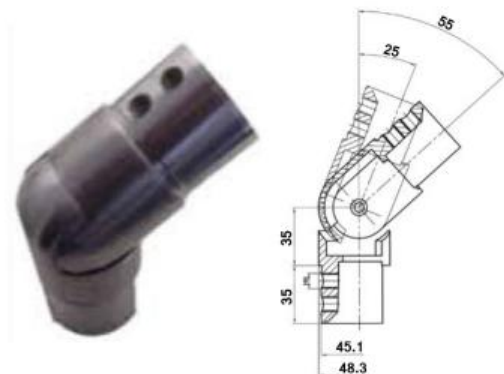

RO1009-42.4
Slotted Wall Plate
304/316

RO1012-42.4
25-55 Degree Slotted Elbow (Upwards)
316

RO1013-42.4
25-55 Degree Slotted Elbow (Downwards)
316

1201.485.304/316
Slotted Tube Connector
304/316

1202.485.304/316
90 Degree Slotted Lateral Bend
304/316

1203.485.304/316
90 Degree Slotted Vertical Bend
304/316

1503.483.304/316
Slotted Adaptor
304/316

1112.486.304/316
Slotted End Caps
304/316

RO1009-48.3
Slotted Wall Plate
304/316

RO1012-42.4
25-55 Degree Slotted Elbow (Upwards)
316

RO1013-42.4
25-55 Degree Slotted Elbow (Downwards)
316

1201.605.304/316
Slotted Tube Connector
304/316

1202.605.304/316
90 Degree Slotted Lateral Bend
304/316

1203.605.304/316
90 Degree Slotted Vertical Bend
304/316