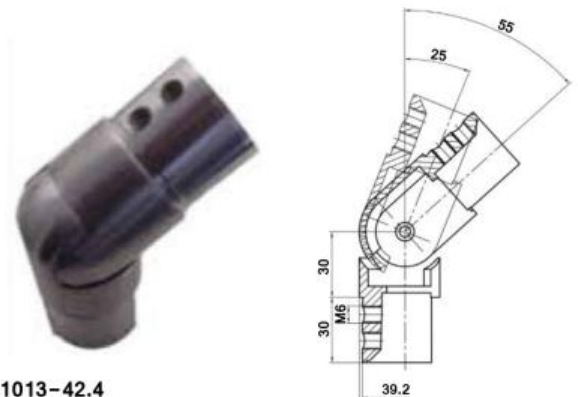

1201.425.304/316
Slotted Tube Connector
304/316

1202.425.304/316
90 Degree Slotted Lateral Bend
304/316

1203.425.304/316
90 Degree Slotted Vertical Bend
304/316

1502.424.304/316
Slotted Adaptor
304/316

1112.426.304/316
Slotted End Caps
304/316

RO1009-42.4
Slotted Wall Plate
304/316

RO1012-42.4
25-55 Degree Slotted Elbow (Upwards)
316

RO1013-42.4
25-55 Degree Slotted Elbow (Downwards)
316

1201.485.304/316
Slotted Tube Connector
304/316

1202.485.304/316
90 Degree Slotted Lateral Bend
304/316

1203.485.304/316
90 Degree Slotted Vertical Bend
304/316

1503.483.304/316
Slotted Adaptor
304/316

1112.486.304/316
Slotted End Caps
304/316

RO1009-48.3
Slotted Wall Plate
304/316

RO1012-42.4
25-55 Degree Slotted Elbow (Upwards)
316