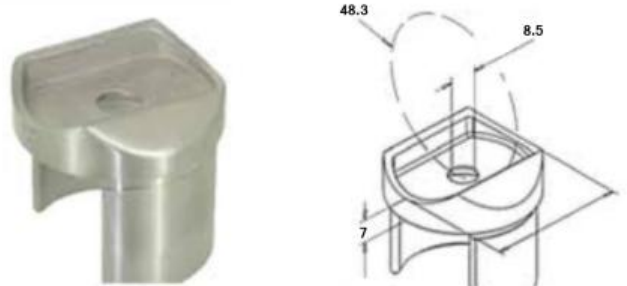

RO1009-42.4
Slotted Wall Plate
304/316

RO1012-42.4
25-55 Degree Slotted Elbow (Upwards)
316

RO1013-42.4
25-55 Degree Slotted Elbow (Downwards)
316

1201.485.304/316
Slotted Tube Connector
304/316

1202.485.304/316
90 Degree Slotted Lateral Bend
304/316

1203.485.304/316
90 Degree Slotted Vertical Bend
304/316

1503.483.304/316
Slotted Adaptor
304/316

1112.486.304/316
Slotted End Caps
304/316

RO1009-48.3
Slotted Wall Plate
304/316

RO1012-42.4
25-55 Degree Slotted Elbow (Upwards)
316