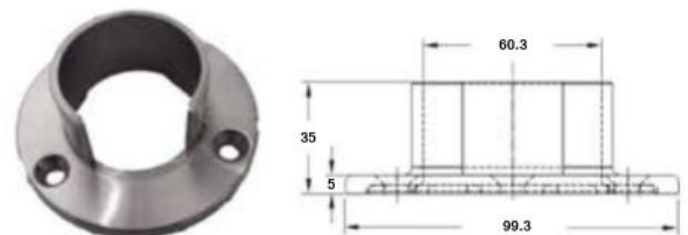

1183.603.304/316
Slotted Wall Plate
304/316

For a more extensive range of slotted tube fittings – please visit:
www.sb-railing.co.uk