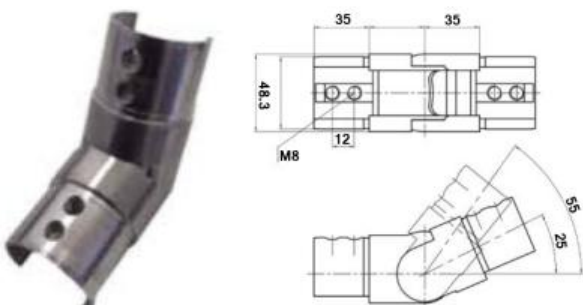

RO1009-42.4
Slotted Wall Plate
304/316

RO1012-42.4
25-55 Degree Slotted Elbow (Upwards)
316

RO1013-42.4
25-55 Degree Slotted Elbow (Downwards)
316

1201.485.304/316
Slotted Tube Connector
304/316

1202.485.304/316
90 Degree Slotted Lateral Bend
304/316

1203.485.304/316
90 Degree Slotted Vertical Bend
304/316

1503.483.304/316
Slotted Adaptor
304/316

1112.486.304/316
Slotted End Caps
304/316

RO1009-48.3
Slotted Wall Plate
304/316

RO1012-42.4
25-55 Degree Slotted Elbow (Upwards)
316

RO1013-42.4
25-55 Degree Slotted Elbow (Downwards)
316

1201.605.304/316
Slotted Tube Connector
304/316

1202.605.304/316
90 Degree Slotted Lateral Bend
304/316

1203.605.304/316
90 Degree Slotted Vertical Bend
304/316