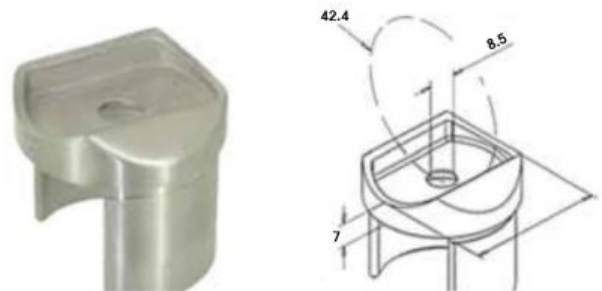

1201.425.304/316
Slotted Tube Connector
304/316

1202.425.304/316
90 Degree Slotted Lateral Bend
304/316

1203.425.304/316
90 Degree Slotted Vertical Bend
304/316

1502.424.304/316
Slotted Adaptor
304/316

1112.426.304/316
Slotted End Caps
304/316

RO1009-42.4
Slotted Wall Plate
304/316

RO1012-42.4
25-55 Degree Slotted Elbow (Upwards)
316

RO1013-42.4
25-55 Degree Slotted Elbow (Downwards)
316

1201.485.304/316
Slotted Tube Connector
304/316

1202.485.304/316
90 Degree Slotted Lateral Bend
304/316