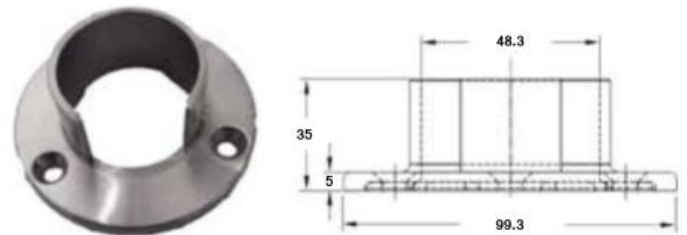

RO1009-42.4
Slotted Wall Plate
304/316

RO1012-42.4
25-55 Degree Slotted Elbow (Upwards)
316

RO1013-42.4
25-55 Degree Slotted Elbow (Downwards)
316

1201.485.304/316
Slotted Tube Connector
304/316

1202.485.304/316
90 Degree Slotted Lateral Bend
304/316

1203.485.304/316
90 Degree Slotted Vertical Bend
304/316

1503.483.304/316
Slotted Adaptor
304/316

1112.486.304/316
Slotted End Caps
304/316

RO1009-48.3
Slotted Wall Plate
304/316

RO1012-42.4
25-55 Degree Slotted Elbow (Upwards)
316