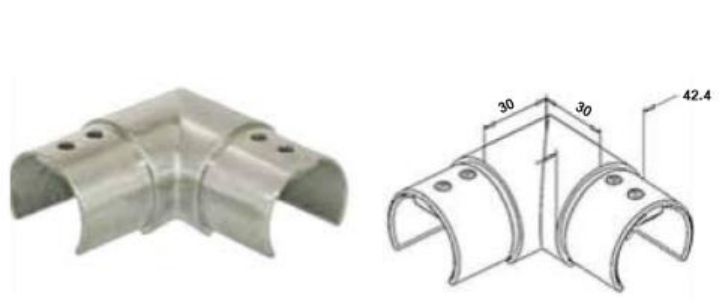

1201.425.304/316
Slotted Tube Connector
304/316

1202.425.304/316
90 Degree Slotted Lateral Bend
304/316

1203.425.304/316
90 Degree Slotted Vertical Bend
304/316

1502.424.304/316
Slotted Adaptor
304/316

1112.426.304/316
Slotted End Caps
304/316

RO1009-42.4
Slotted Wall Plate
304/316

RO1012-42.4
25-55 Degree Slotted Elbow (Upwards)
316

RO1013-42.4
25-55 Degree Slotted Elbow (Downwards)
316

1201.485.304/316
Slotted Tube Connector
304/316

1202.485.304/316
90 Degree Slotted Lateral Bend
304/316

1203.485.304/316
90 Degree Slotted Vertical Bend
304/316

1503.483.304/316
Slotted Adaptor
304/316

1112.486.304/316
Slotted End Caps
304/316

RO1009-48.3
Slotted Wall Plate
304/316

RO1012-42.4
25-55 Degree Slotted Elbow (Upwards)
316