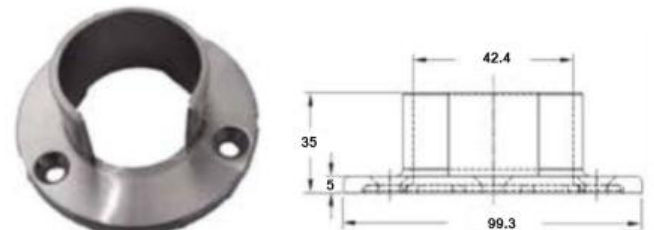

1201.425.304/316
Slotted Tube Connector
304/316

1202.425.304/316
90 Degree Slotted Lateral Bend
304/316

1203.425.304/316
90 Degree Slotted Vertical Bend
304/316

1502.424.304/316
Slotted Adaptor
304/316

1112.426.304/316
Slotted End Caps
304/316

RO1009-42.4
Slotted Wall Plate
304/316

RO1012-42.4
25-55 Degree Slotted Elbow (Upwards)
316

RO1013-42.4
25-55 Degree Slotted Elbow (Downwards)
316

1201.485.304/316
Slotted Tube Connector
304/316

1202.485.304/316
90 Degree Slotted Lateral Bend
304/316