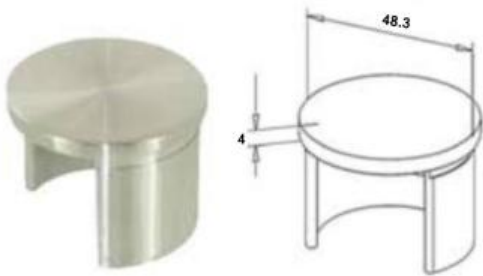

RO1009-42.4
Slotted Wall Plate
304/316

RO1012-42.4
25-55 Degree Slotted Elbow (Upwards)
316

RO1013-42.4
25-55 Degree Slotted Elbow (Downwards)
316

1201.485.304/316
Slotted Tube Connector
304/316

1202.485.304/316
90 Degree Slotted Lateral Bend
304/316

1203.485.304/316
90 Degree Slotted Vertical Bend
304/316

1503.483.304/316
Slotted Adaptor
304/316

1112.486.304/316
Slotted End Caps
304/316

RO1009-48.3
Slotted Wall Plate
304/316

RO1012-42.4
25-55 Degree Slotted Elbow (Upwards)
316