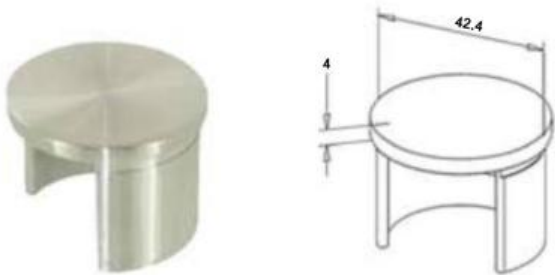

1201.425.304/316
Slotted Tube Connector
304/316

1202.425.304/316
90 Degree Slotted Lateral Bend
304/316

1203.425.304/316
90 Degree Slotted Vertical Bend
304/316

1502.424.304/316
Slotted Adaptor
304/316

1112.426.304/316
Slotted End Caps
304/316

RO1009-42.4
Slotted Wall Plate
304/316

RO1012-42.4
25-55 Degree Slotted Elbow (Upwards)
316

RO1013-42.4
25-55 Degree Slotted Elbow (Downwards)
316

1201.485.304/316
Slotted Tube Connector
304/316

1202.485.304/316
90 Degree Slotted Lateral Bend
304/316

1203.485.304/316
90 Degree Slotted Vertical Bend
304/316

1503.483.304/316
Slotted Adaptor
304/316

1112.486.304/316
Slotted End Caps
304/316

RO1009-48.3
Slotted Wall Plate
304/316

RO1012-42.4
25-55 Degree Slotted Elbow (Upwards)
316