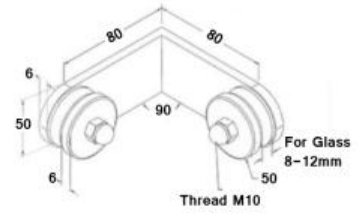

GLH1020-40 - 320 Satin  
(Short Single) - 316

GLH1020-50 - 320 Satin  
(Short Single) - 316

GLH1021-40 - 320 Satin  
(Long Single) - 316

GLH1021-50 - 320 Satin  
(Long Single) - 316

GLH1022-40 - 320 Satin  
(Straight Double) - 316

GLH1022-50 - 320 Satin  
(Straight Double) - 316

GLH1023-40 - 320 Satin  
(Internal Corner) 316

GLH1023-50 - 320 Satin  
(Internal Corner) 316

GLH1024-40 - 320 Satin  
(External Corner) - 316

GLH1024-50 - 320 Satin  
(External Corner) - 316

Reverse View