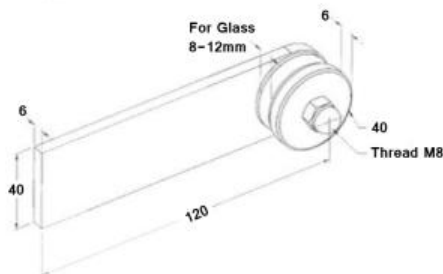

GLH1020-40 - 320 Satin  
(Short Single) - 316

GLH1020-50 - 320 Satin  
(Short Single) - 316

GLH1021-40 - 320 Satin  
(Long Single) - 316

GLH1021-50 - 320 Satin  
(Long Single) - 316

GLH1022-40 - 320 Satin  
(Straight Double) - 316

GLH1022-50 - 320 Satin  
(Straight Double) - 316

GLH1023-40 - 320 Satin  
(Internal Corner) 316

GLH1023-50 - 320 Satin  
(Internal Corner) 316

GLH1024-40 - 320 Satin  
(External Corner) - 316

GLH1024-50 - 320 Satin  
(External Corner) - 316

Reverse View