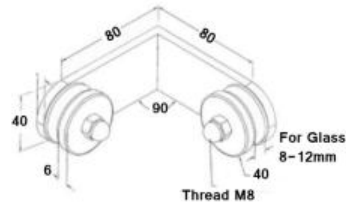

GLH1020-40 - 320 Satin  
(Short Single) - 316

GLH1020-50 - 320 Satin  
(Short Single) - 316

GLH1021-40 - 320 Satin  
(Long Single) - 316

GLH1021-50 - 320 Satin  
(Long Single) - 316

GLH1022-40 - 320 Satin  
(Straight Double) - 316

GLH1022-50 - 320 Satin  
(Straight Double) - 316

GLH1023-40 - 320 Satin  
(Internal Corner) 316

GLH1023-50 - 320 Satin  
(Internal Corner) 316

GLH1024-40 - 320 Satin  
(External Corner) - 316

GLH1024-50 - 320 Satin  
(External Corner) - 316

Reverse View