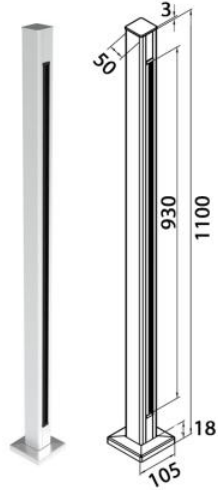

AP1001
End Post

AP1002
Mid Post

AP1003
Corner Post

AP1006
Adjustable Post

AP1004
Handrail (Sold in 3 Metre Lengths)

AP-END-CAP
Tube End Cap

AP1005
Post End Cap

AP-INSTALLATION-TOOL

**Wallplates + 90D Corners Also Available for Handrail

Suitable for: 10mm Glass (With Handrail) / 11.52mm Glass (Without Handrail / Frameless)

1.5kN/m

Available Colours: Satin Anodised / Black / Anthracite Grey