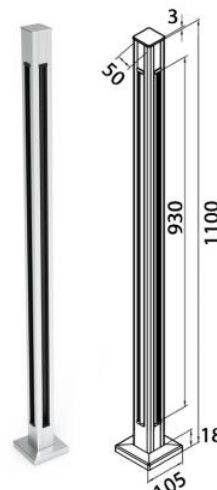

AP1001
End Post

AP1002
Mid Post

AP1003
Corner Post

AP1006
Adjustable Post

AP1004
Handrail (Sold in 3 Metre Lengths)

AP-END-CAP
Tube End Cap

AP1005
Post End Cap

AP-INSTALLATION-TOOL

**Wallplates + 90D Corners Also Available for Handrail

Suitable for: 10mm Glass (With Handrail) / 11.52mm Glass (Without Handrail / Frameless)

1.5kN/m

Available Colours: Satin Anodised / Black / Anthracite Grey