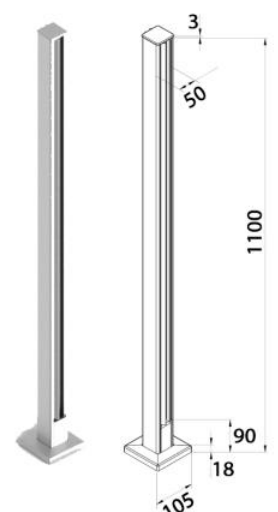

AP1001
End Post

AP1002
Mid Post

AP1003
Corner Post

AP1006
Adjustable Post

AP1004
Handrail (Sold in 3 Metre Lengths)

AP-END-CAP
Tube End Cap

AP1005
Post End Cap

AP-INSTALLATION-TOOL

**Wallplates + 90D Corners Also Available for Handrail

Suitable for: 10mm Glass (With Handrail) / 11.52mm Glass (Without Handrail / Frameless)

1.5kN/m

Available Colours: Satin Anodised / Black / Anthracite Grey