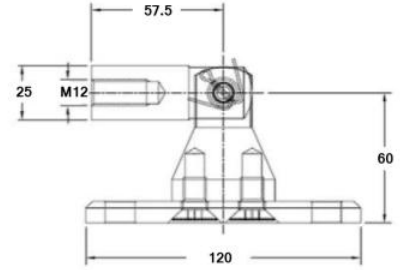

VDH1001-1
Wall to Glass
304/316

VDH1002-1
Wall to Rod
304/316

VDH1003-1
Rod to Glass
304/316

Specials Available Upon Request

ZUG1001
12mm Threaded Bar - 940 or 1500mm Standard
304/316

GS/14PR-R3-M12-SET
For 12.76mm Glass Only

	AISI316 satin A14/PR70x40-M12							
	Dimensions mm	M	L	h	a	b	c	d
		12	70-76	60	70	40	48	20

	AISI316 satin A14/PR70x40-60							
	Dimensions mm	∅ D1	h	L	a	b	c	d
		58	50	70-76	70	40	48	20

	AISI316 satin A14/PR-60-M12				
	Dimensions mm	∅ D1	M	h	L
		60	12	50	60

	AISI316 satin A14/PR12-1000-M12			
	Dimensions mm	M	L	∅ d
		12	1000	12

Kit Code: GS14/PR-R3-M12-SE