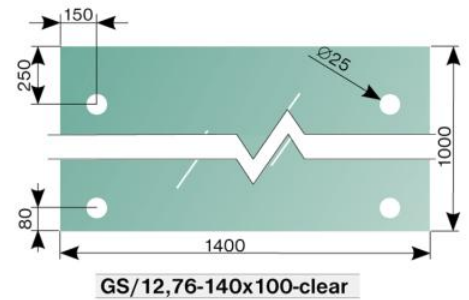

VDH1001-1
Wall to Glass
304/316

VDH1002-1
Wall to Rod
304/316

VDH1003-1
Rod to Glass
304/316

Specials Available Upon Request

ZUG1001
12mm Threaded Bar - 940 or 1500mm Standard
304/316

GS/14PR-R3-M12-SET
For 12.76mm Glass Only

	AISI316 satin A14/PR70x40-M12							
	Dimensions mm	M	L	h	a	b	c	d
		12	70-76	60	70	40	48	20

	AISI316 satin A14/PR70x40-60							
	Dimensions mm	∅ D1	h	L	a	b	c	d
		58	50	70-76	70	40	48	20

	AISI316 satin A14/PR-60-M12				
	Dimensions mm	∅ D1	M	h	L
		60	12	50	60

	AISI316 satin A14/PR12-1000-M12			
	Dimensions mm	M	L	∅ d
		12	1000	12

Kit Code: GS14/PR-R3-M12-SE