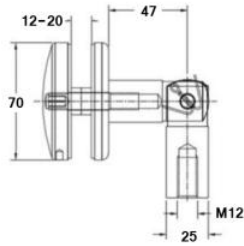

VDH1001-1
Wall to Glass
304/316

VDH1002-1
Wall to Rod
304/316

VDH1003-1
Rod to Glass
304/316

Specials Available Upon Request

ZUG1001
12mm Threaded Bar - 940 or 1500mm Standard
304/316

GS/14PR-R3-M12-SET
For 12.76mm Glass Only

	AISI316 satin A14/PR70x40-M12							
	Dimensions mm	M	L	h	a	b	c	d
		12	70-76	60	70	40	48	20

	AISI316 satin A14/PR70x40-60							
	Dimensions mm	∅ D1	h	L	a	b	c	d
		58	50	70-76	70	40	48	20

	AISI316 satin A14/PR-60-M12				
	Dimensions mm	∅ D1	M	h	L
		60	12	50	60

	AISI316 satin A14/PR12-1000-M12			
	Dimensions mm	M	L	∅ d
		12	1000	12

Kit Code: GS14/PR-R3-M12-SE