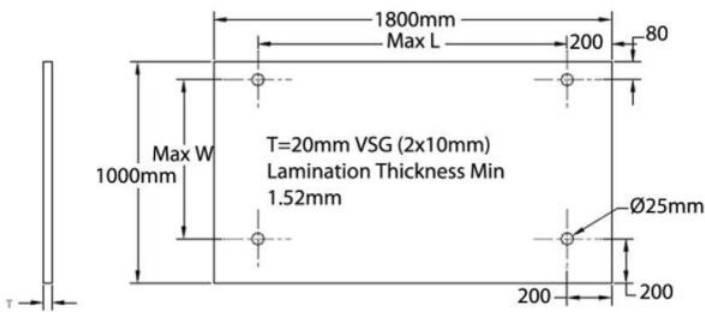

VDH1001-1
Wall to Glass
304/316

VDH1002-1
Wall to Rod
304/316

VDH1003-1
Rod to Glass
304/316

Specials Available Upon Request

ZUG1001
12mm Threaded Bar - 940 or 1500mm Standard
304/316

GS/14PR-R3-M12-SET
For 12.76mm Glass Only

	AISI316 satin A14/PR70x40-M12							
	Dimensions mm	M	L	h	a	b	c	d
		12	70-76	60	70	40	48	20

	AISI316 satin A14/PR70x40-60							
	Dimensions mm	∅ D1	h	L	a	b	c	d
		58	50	70-76	70	40	48	20

	AISI316 satin A14/PR-60-M12				
	Dimensions mm	∅ D1	M	h	L
		60	12	50	60

	AISI316 satin A14/PR12-1000-M12			
	Dimensions mm	M	L	∅ d
		12	1000	12

Kit Code: GS14/PR-R3-M12-SE