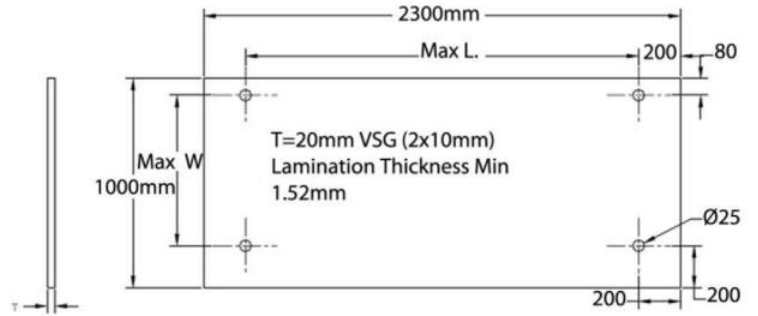

VDH1001-1
Wall to Glass
304/316

VDH1002-1
Wall to Rod
304/316

VDH1003-1
Rod to Glass
304/316

Specials Available Upon Request

ZUG1001
12mm Threaded Bar - 940 or 1500mm Standard
304/316

GS/14PR-R3-M12-SET
For 12.76mm Glass Only

	AISI316 satin A14/PR70x40-M12							
	Dimensions mm	M	L	h	a	b	c	d
		12	70-76	60	70	40	48	20

	AISI316 satin A14/PR70x40-60							
	Dimensions mm	∅ D1	h	L	a	b	c	d
		58	50	70-76	70	40	48	20

	AISI316 satin A14/PR-60-M12				
	Dimensions mm	∅ D1	M	h	L
		60	12	50	60

	AISI316 satin A14/PR12-1000-M12			
	Dimensions mm	M	L	∅ d
		12	1000	12

Kit Code: GS14/PR-R3-M12-SE