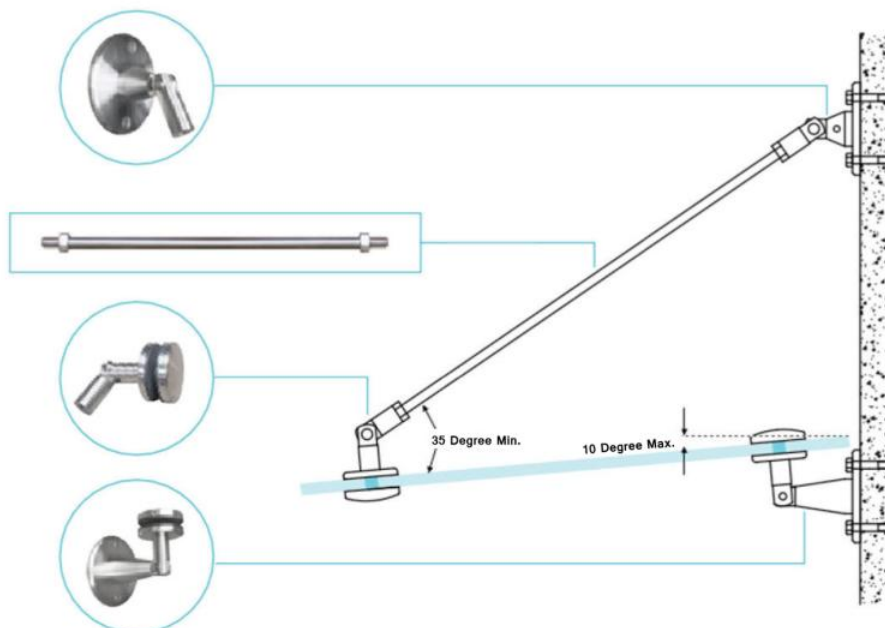

VDH1001-1
Wall to Glass
304/316

VDH1002-1
Wall to Rod
304/316

VDH1003-1
Rod to Glass
304/316

Specials Available Upon Request

ZUG1001
12mm Threaded Bar - 940 or 1500mm Standard
304/316

GS/14PR-R3-M12-SET
For 12.76mm Glass Only

	AISI316 satin A14/PR70x40-M12							
	Dimensions mm	M	L	h	a	b	c	d
		12	70-76	60	70	40	48	20

	AISI316 satin A14/PR70x40-60							
	Dimensions mm	∅ D1	h	L	a	b	c	d
		58	50	70-76	70	40	48	20

	AISI316 satin A14/PR-60-M12				
	Dimensions mm	∅ D1	M	h	L
		60	12	50	60

	AISI316 satin A14/PR12-1000-M12			
	Dimensions mm	M	L	∅ d
		12	1000	12

Kit Code: GS14/PR-R3-M12-SE