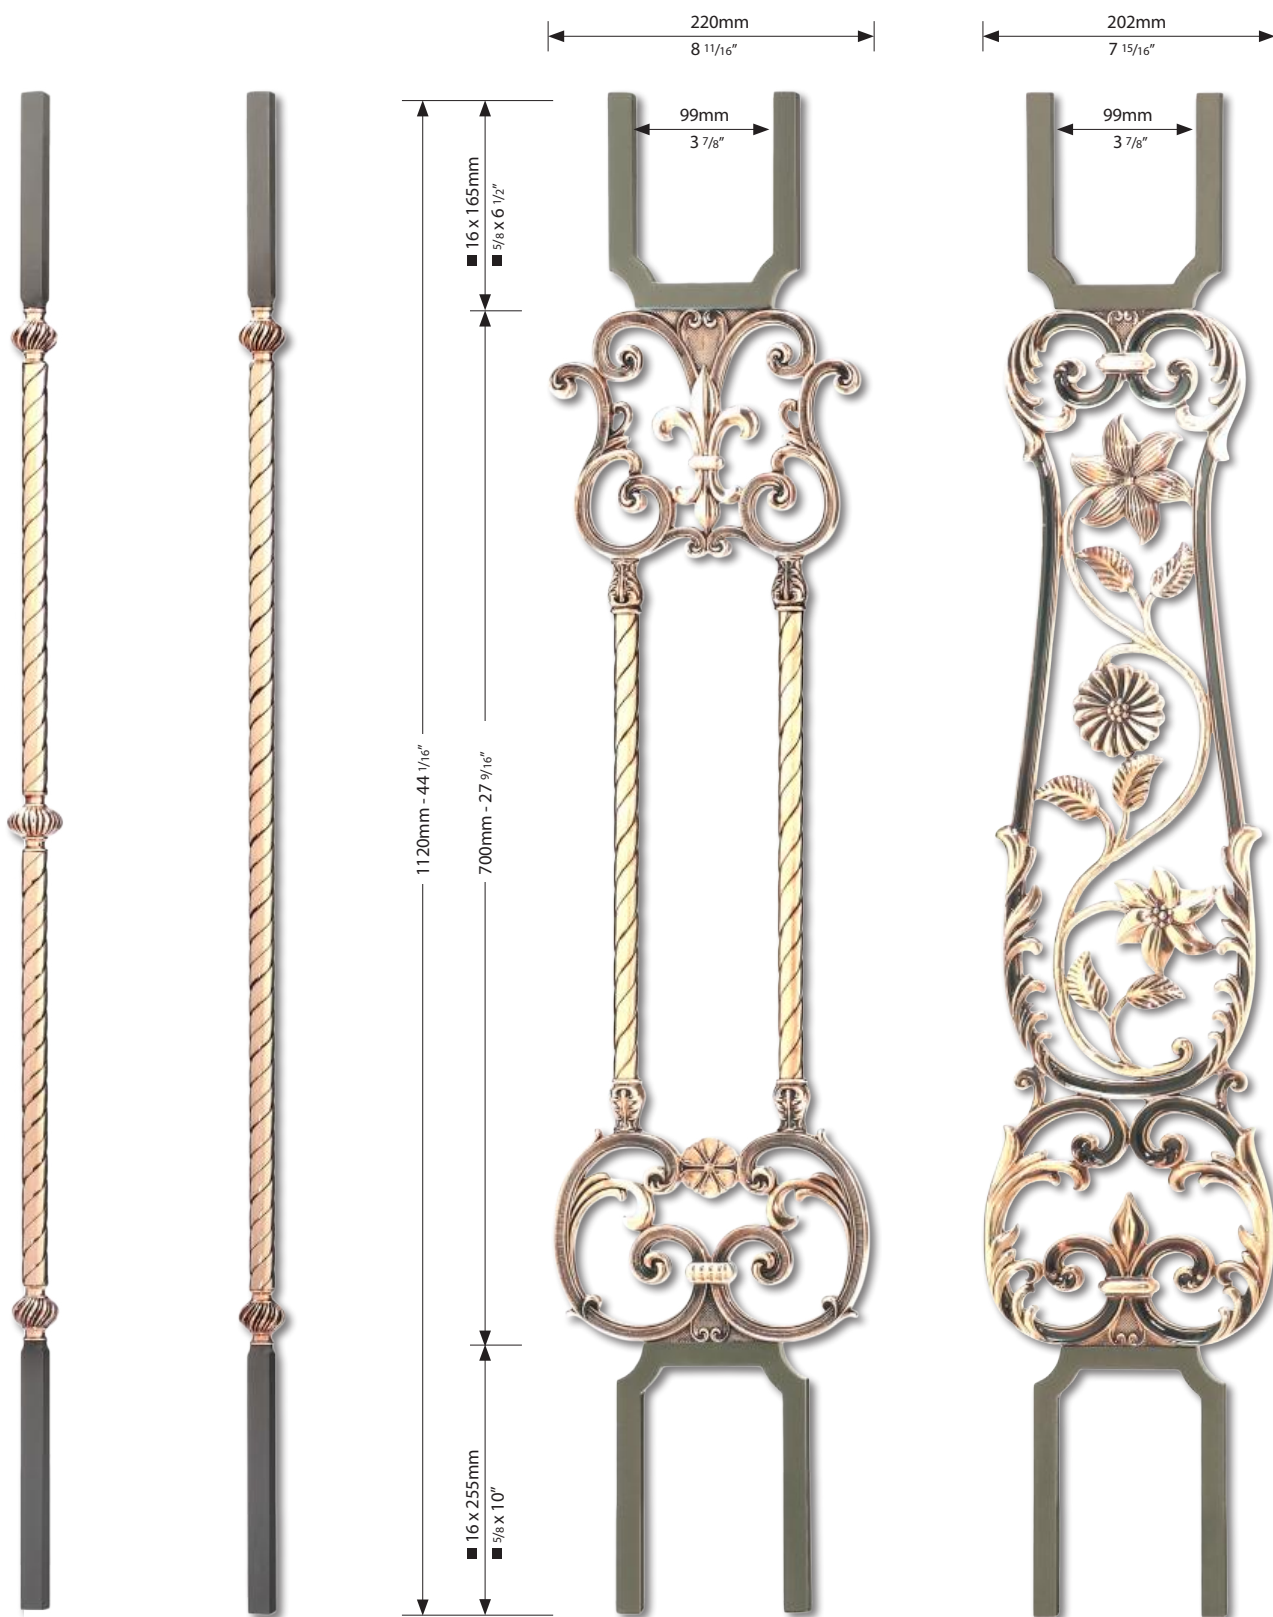

Verwendung ausschließlich für den Innenbereich.

ENGLISH : The Versailles series reveals the admiration and inspiration of the great palaces. It is characterized by noble and simple lines, along with the balance and aestheticism of its decor. The end pieces are made of mild steel, allowing for the assembly of the railing by welding. The ends, as well as the rails, should be painted with a satin finish in a colour suitable to the room decoration.

A=1010 mm **PL 600 RG**
 A=39 3/4"
 A=1110 mm **PL 660 RG**
 A=43 11/16"

PL 430 RG

BL 421 RG

BL 422 RG

VERSAILLES OR ROSE

BL 423 RG

BL 424 RG

BL 420 RG

BL 427 RG

VERSAILLES

A=1010 mm
A=39 3/4\"/>

PL 600L-F

A=1110 mm
A=43 11/16\"/>

PL 660L-F

1082mm - 43 5/16\"/>

PL 450