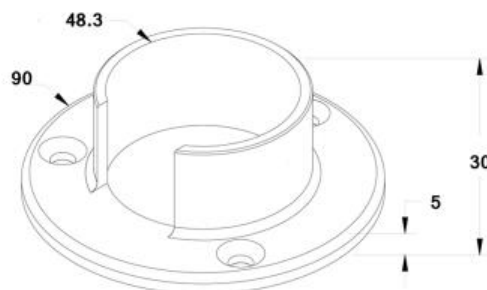

\*Brass Plates and Lacquered, Stainless Steel 316

**BR-1004-48.3**  
Brass Plated and Lacquered  
48.3mm Slotted Tube

**BR-1112-48.3**  
Brass Plated and Lacquered  
48.3mm Slotted End Cap

**BR-1202-48.3**  
Brass Plated and Lacquered  
48.3mm Slotted 90 Degree Bend

**BR-1201-48.3**  
Brass Plated and Lacquered  
48.3mm Slotted Straight Connector

**BR-1183-48.3**  
Brass Plated and Lacquered  
48.3mm Slotted Wall Plate