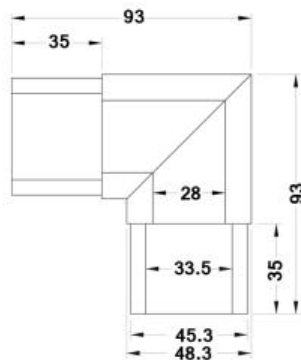

\*Brass Plates and Lacquered, Stainless Steel 316

**BR-1004-48.3**  
Brass Plated and Lacquered  
48.3mm Slotted Tube

**BR-1112-48.3**  
Brass Plated and Lacquered  
48.3mm Slotted End Cap

**BR-1202-48.3**  
Brass Plated and Lacquered  
48.3mm Slotted 90 Degree Bend

**BR-1201-48.3**  
Brass Plated and Lacquered  
48.3mm Slotted Straight Connector

**BR-1183-48.3**  
Brass Plated and Lacquered  
48.3mm Slotted Wall Plate