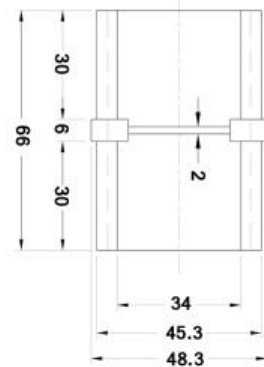

\*Brass Plates and Lacquered, Stainless Steel 316

**BR-1004-48.3**  
Brass Plated and Lacquered  
48.3mm Slotted Tube

**BR-1112-48.3**  
Brass Plated and Lacquered  
48.3mm Slotted End Cap

**BR-1202-48.3**  
Brass Plated and Lacquered  
48.3mm Slotted 90 Degree Bend

**BR-1201-48.3**  
Brass Plated and Lacquered  
48.3mm Slotted Straight Connector

**BR-1183-48.3**  
Brass Plated and Lacquered  
48.3mm Slotted Wall Plate