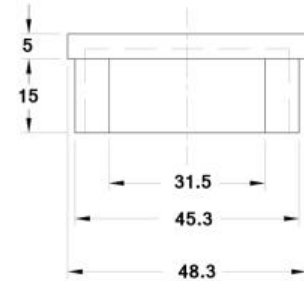

\*Brass Plates and Lacquered, Stainless Steel 316

**BR-1004-48.3**  
Brass Plated and Lacquered  
48.3mm Slotted Tube

**BR-1112-48.3**  
Brass Plated and Lacquered  
48.3mm Slotted End Cap

**BR-1202-48.3**  
Brass Plated and Lacquered  
48.3mm Slotted 90 Degree Bend

**BR-1201-48.3**  
Brass Plated and Lacquered  
48.3mm Slotted Straight Connector

**BR-1183-48.3**  
Brass Plated and Lacquered  
48.3mm Slotted Wall Plate