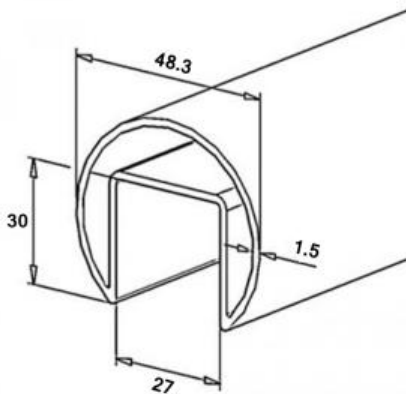

\*Brass Plates and Lacquered, Stainless Steel 316

**BR-1004-48.3**  
Brass Plated and Lacquered  
48.3mm Slotted Tube

**BR-1112-48.3**  
Brass Plated and Lacquered  
48.3mm Slotted End Cap

**BR-1202-48.3**  
Brass Plated and Lacquered  
48.3mm Slotted 90 Degree Bend

**BR-1201-48.3**  
Brass Plated and Lacquered  
48.3mm Slotted Straight Connector

**BR-1183-48.3**  
Brass Plated and Lacquered  
48.3mm Slotted Wall Plate