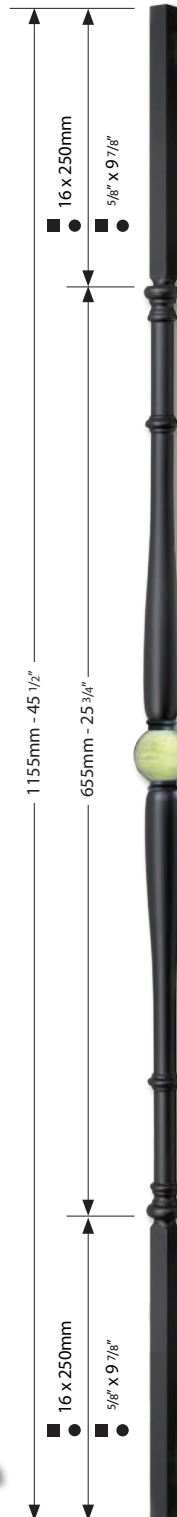

BLACK GREEN ONYX

M10

BDT30-GO