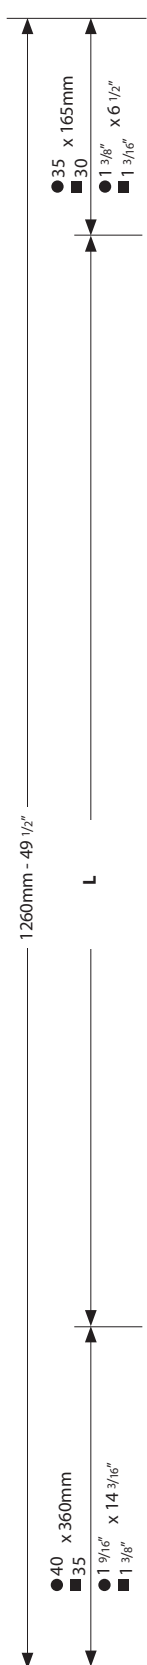

BLACK GREEN ONYX

M10

BDT30-GO