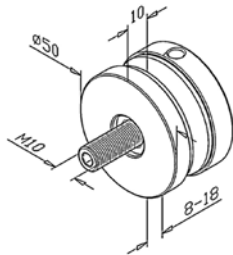

316 Outdoor satin

Ø

0517.120.316	4	12
0517.160.316	4	16

Glass adaptor Ø 30 - Flat

S

304 Indoor satin

D

0517.030.304	4	30
0517.040.304	4	40
0517.050.304	4	50

316 Outdoor satin

D

0517.030.316	4	30
0517.040.316	4	40
0517.050.316	4	50

Glass adaptor Ø 50 - Flat

S

304 Indoor satin

0518.000.304	4
--------------	---

316 Outdoor satin

0518.000.316	4
--------------	---

316 Outdoor Mirror

0518.000.316#	4
---------------	---

Glass adaptor Ø 50 - Flat

S

304 Indoor satin

D

0518.030.304	4	30
0518.040.304	4	40
0518.050.304	4	50