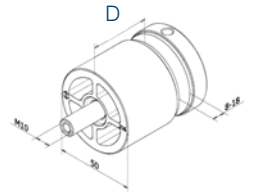

316 Outdoor satin

D

0517.030.316	4	30
0517.040.316	4	40
0517.050.316	4	50

Glass adaptor Ø 50 - Flat

S

304 Indoor satin

0518.000.304	4
--------------	---

316 Outdoor satin

0518.000.316	4
--------------	---

316 Outdoor Mirror

0518.000.316#	4
---------------	---

Glass adaptor Ø 50 - Flat

S

304 Indoor satin

D

0518.030.304	4	30
0518.040.304	4	40
0518.050.304	4	50