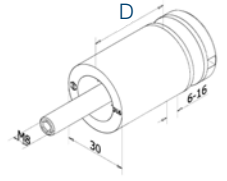

316 Outdoor satin  **Ø**

0517.426.316	4	42.4
0517.486.316	4	48.3

0517

Glass adaptor - bar

S

304 Indoor satin

Ø

0517.120.304	4	12
0517.160.304	4	16

316 Outdoor satin

Ø

0517.120.316	4	12
0517.160.316	4	16

Glass adaptor Ø 30 - Flat

S

304 Indoor satin

D

0517.030.304	4	30
0517.040.304	4	40
0517.050.304	4	50

316 Outdoor satin

D

0517.030.316	4	30
0517.040.316	4	40
0517.050.316	4	50

Glass adaptor Ø 50 - Flat

S

304 Indoor satin

0518.000.304	4
--------------	---

316 Outdoor satin