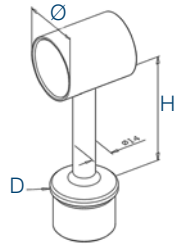

Handrail support - Tube **L**

304 Indoor satin		H	Ø	D
0251.420.304	2	79	42.4	42,4x2,0
0251.426.304	2	79	42.4	42,4x2,6
0251.486.304	2	79	42.4	48,3x2,6