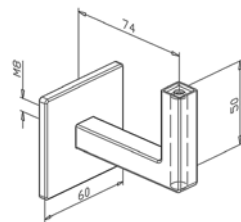

Handrail bracket - Flat

S

304 Indoor satin

4321.000.304

2