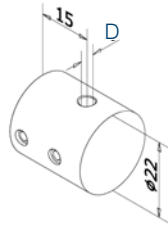

Cable holder 22mm, flat

316 Outdoor satin		D
0704.000.316	8	4mm
0705.000.316	8	5mm
0706.000.316	8	6mm