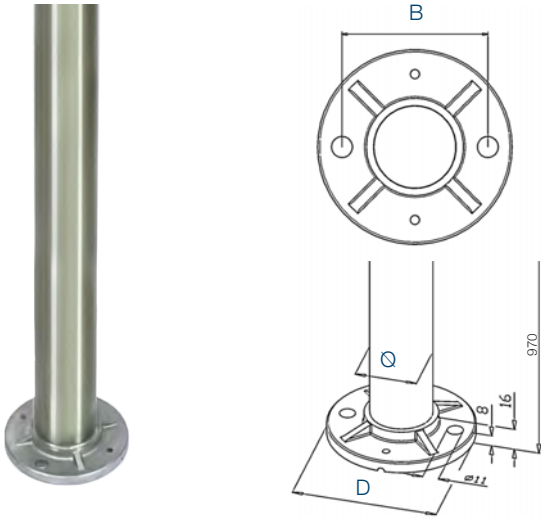

Baluster post

S

304 Indoor satin

D B Ø

0165.420.304	2	100	75	42,4x2,0

316 Outdoor satin

D B Ø

0165.420.316	2	100	75	42,4x2,0