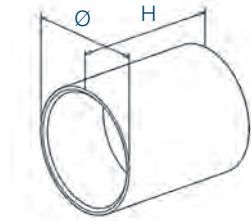

Tube connector

304 Indoor satin

H

Ø

0244.420.304

2

50

42.4