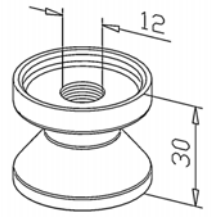

Corresponding articles can be found on Page 57

Baluster post

S

Threaded adaptor

S W

304 Indoor satin

Ø

5501.420.304	2	42,4x2,0
5501.426.304	2	42,4x2,6
5501.486.304	2	48,3x2,6