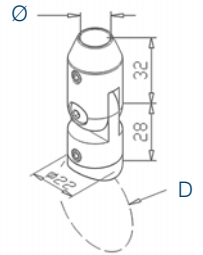

Bar holder adjustable Ø 22 - tube

S

304 Indoor satin

D

Ø

0646.424.304

8

42.4

12

0646.483.304

8

48.3

12