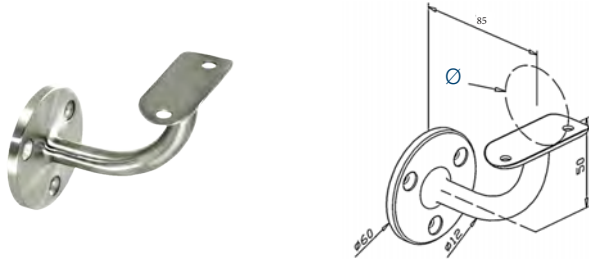

Handrail support - Tube - 85 mm **S**

304 Indoor satin			Ø
0327.420.304	2		42,4
0327.480.304	2		48,3
316 Outdoor satin			Ø
0327.420.316	2		42,4
0327.480.316	2		48,3