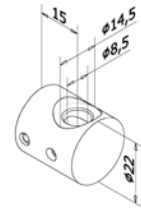

Cable holder 22mm, flat - end right

316 Outdoor satin	
0725.000.316	8