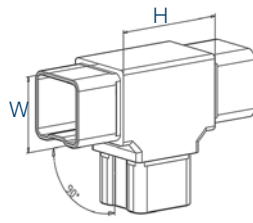

Tube connector T

L

304 Indoor satin

W

H

4206.420.304

2

40x40x2,0 60