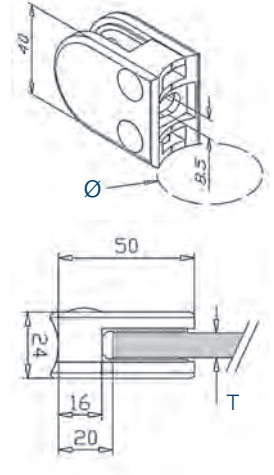

Glass clip model 00 - Flat **S**

304 Indoor satin		
00.A2.000.01	4	
316 Outdoor satin		
00.A4.000.01	4	
Zamac Stainless look		
00.ZN.000.01	4	

Glass clip model 00 - Tube **S**

304 Indoor satin			Ø
00.A2.033.01	4		33,7
00.A2.042.01	4		42,4
316 Outdoor satin			Ø
00.A4.033.01	4		33,7
00.A4.042.01	4		42,4
Zamac Stainless look			Ø
00.ZN.042.01	4		42,4