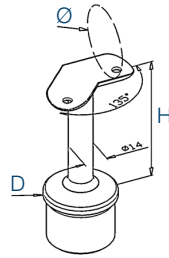

Handrail support - Tube 135° **L S**

304 Indoor satin		D	Ø	H
0342.425.304	2	42,4x2,0	42.4	79
0342.485.304	2	42,4x2,0	48.3	79
0343.425.304	2	42,4x2,6	42.4	79
0343.485.304	2	42,4x2,6	48.3	79
0345.425.304	2	48,3x2,6	42.4	81
0345.485.304	2	48,3x2,6	48.3	81

316 Outdoor satin		D	Ø	H
0342.425.316	2	42,4x2,0	42.4	79
0342.485.316	2	42,4x2,0	48.3	79
0343.425.316	2	42,4x2,6	42.4	79
0343.485.316	2	42,4x2,6	48.3	79
0345.425.316	2	48,3x2,6	42.4	81
0345.485.316	2	48,3x2,6	48.3	81