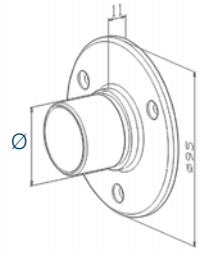

Wall flange - connector

S L