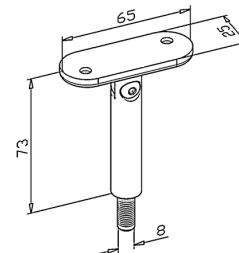

Handrail support M8 - adjustable - Flat **S**

304 Indoor satin		
0461.000.304	2	

316 Outdoor satin		
0461.000.316	2