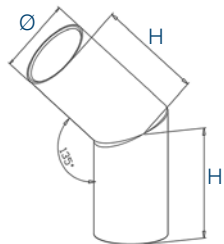

Tube connector 135°

304 Indoor satin

H

Ø

0248.420.304

2

65

42.4