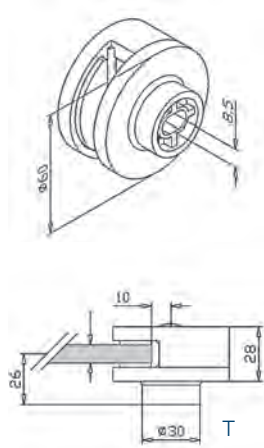

Glass clip model 08 - Flat **S**

316 Outdoor satin	
08.A4.000.01	4