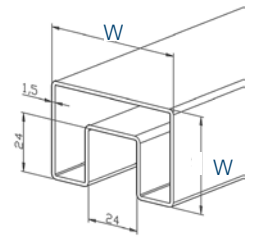

SB-LED Profile square

316 Indoor satin

W

7644.105.316 6 40x40
7664.105.316 6 60x40