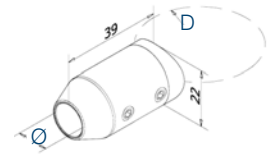

12

316 Outdoor
satin

Ø

0650.000.316

10

12

Bar holder Ø 22 - Tube

S