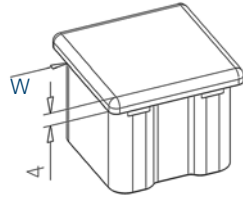

End Cap

L

304 Indoor satin

W

4110.420.304

2

40x40x2,0