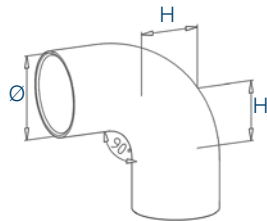

Tube connector 90°

304 Indoor satin

H

Ø

0246.420.304

2

65

42.4