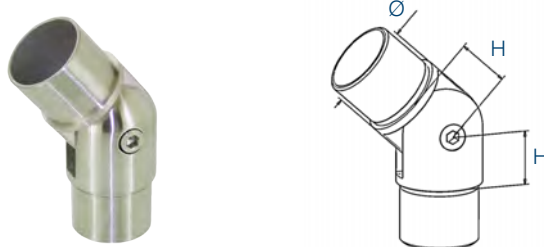

Tube connector adjustable **L**

304 Indoor satin		Ø	H
0221.337.304	2	33,7x2,0	22
0221.420.304	2	42,4x2,0	27
0221.426.304	2	42,4x2,6	27
0221.480.304	2	48,3x2,0	30
0221.486.304	2	48,3x2,6	30

316 Outdoor satin		Ø	H
0221.337.316	2	33,7x2,0	22
0221.420.316	2	42,4x2,0	27
0221.426.316	2	42,4x2,6	27
0221.480.316	2	48,3x2,0	30
0221.486.316	2	48,3x2,6	30

316 Outdoor mirror		Ø	H
0221.420.316#	2	42,4x2,0	27
0221.486.316#	2	48,3x2,6	30