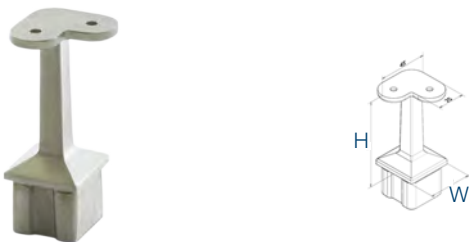

Handrail Support flat - 90° **L S**

304 Indoor satin

4342.009.304 2

W H

40x40x2,0 81