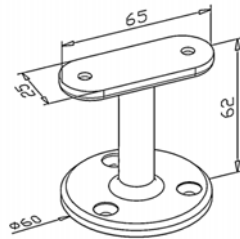

Handrail support - Flat **S**

304 Indoor satin		Ø

0391.000.304	2	

316 Outdoor satin		Ø

0391.000.316	2