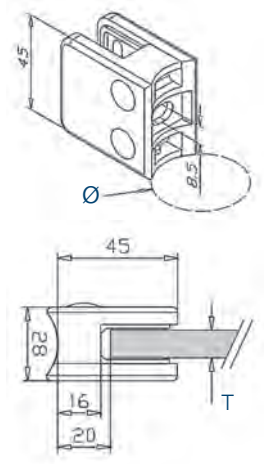

Glass clip model 01 - Tube **S**

304 Indoor satin		Ø
01.A2.042.01	4	42,4
316 Outdoor satin		Ø
01.A4.042.01	4	33,7
316 Outdoor Mirror		Ø
01.A4.042.01#	4	42,4
Zamac Stainless look		Ø
01.ZN.042.01	4	42,4