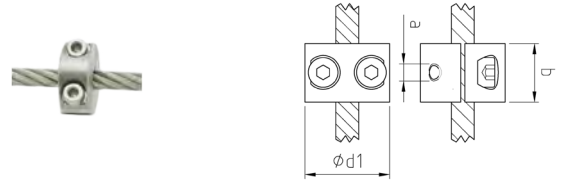

Light clamp ring

316 Outdoor		a	B	D1
1863-0400	1	4mm	10	15
1863-0500	1	5mm	10	24
1863-0600	1	6mm	10	24