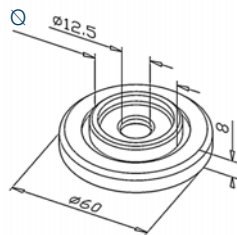

Baluster post

S

Threaded adaptor

S W

304 Indoor satin

Ø

5501.420.304	2	42,4x2,0
5501.426.304	2	42,4x2,6
5501.486.304	2	48,3x2,6

316 Outdoor satin

Ø

5501.420.316	2	42,4x2,0
5501.426.316	2	42,4x2,6
5501.486.316	2	48,3x2,6

304 Indoor satin

Ø

0163.420.304	2	42,4x2,0

316 Outdoor satin

Ø

0163.420.316	2	42,4x2,0

Flange

S

Screw cap

S

304 Indoor satin

Ø

5506.426.304	2	42,4
5506.486.304	2	48,3

304 Indoor satin

5506.600.304	2	

316 Outdoor satin

5506.600.316	2	

316 Outdoor satin

Ø

5506.426.304	2	42,4
5506.486.304	2	48,3