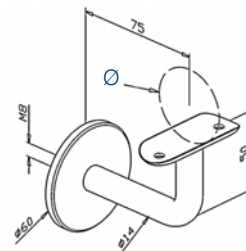

316 Outdoor satin		Ø
-------------------	--	---

0391.425.316	2	42,4
0391.485.316	2	48,3

Handrail support - Flat **S**

304 Indoor satin

0321.000.304 2

316 Outdoor satin

0321.000.316 2

Handrail support - Tube **S**