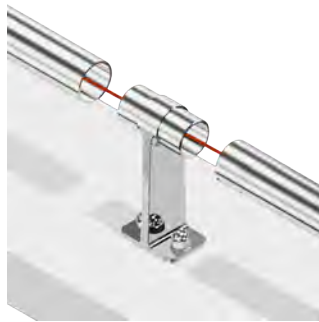

Stand - off bracket - connector **L S**

304 Indoor satin		Ø
0395.420.304	1	42,4x2,0
0395.426.304	1	42,4x2,6
0395.483.304	1	48,3x2,6

316 Outdoor satin		Ø
0395.420.304	1	42,4x2,0
0395.426.304	1	42,4x2,6
0395.483.304	1	48,3x2,6

Stand - off bracket - End **L S**

304 Indoor satin		Ø
0396.420.304	1	42,4x2,0
0396.426.304	1	42,4x2,6
0396.483.304	1	48,3x2,6

316 Outdoor satin		Ø
0396.420.316	1	42,4x2,0
0396.426.316	1	42,4x2,6
0396.483.316	1	48,3x2,6