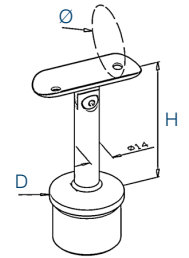

Handrail support adjustable - Tube **L S**

304 Indoor satin		D	Ø	H
0441.337.304	2	33,7x2,0	33,7	79
0441.420.304	2	33,7x2,0	42.4	79
0442.420.304	2	42,4x2,0	42.4	79
0442.480.304	2	42,4x2,0	48.3	79
0443.420.304	2	42,4x2,6	42.4	79
0443.480.304	2	42,4x2,6	48.3	79
0444.420.304	2	48,3x2,0	42.4	80
0444.480.304	2	48,3x2,0	48,3	80
0445.420.304	2	48,3x2,6	42.4	80
0445.480.304	2	48,3x2,6	48,3	80

316 Outdoor satin		D	Ø	H
0441.337.316	2	33,7x2,0	33,7	79
0441.420.316	2	33,7x2,0	42.4	79
0442.420.316	2	42,4x2,0	42.4	79
0442.480.316	2	42,4x2,0	48.3	79
0443.420.316	2	42,4x2,6	42.4	79
0443.480.316	2	42,4x2,6	48.3	79
0444.420.316	2	48,3x2,0	42.4	80
0444.480.316	2	48,3x2,0	48,3	80
0445.420.316	2	48,3x2,6	42.4	80
0445.480.316	2	48,3x2,6	48,3	80

316 Outdoor mirror		D	Ø	H
0442.420.316#	2	42,4x2,0	42.4	79
0442.480.316#	2	42,4x2,0	48.3	79
0445.420.316#	2	48,3x2,6	42.4	80
0445.480.316#	2	48,3x2,6	48.3	80