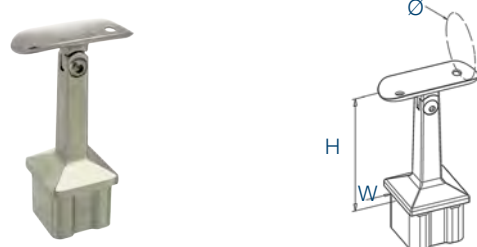

304 Indoor satin

4442.000.304 2

W H

40x40x2,0 81

Handrail Support adjustable - Tube **L S**

304 Indoor satin

4442.420.304 2
4442.480.304 2

W Ø H