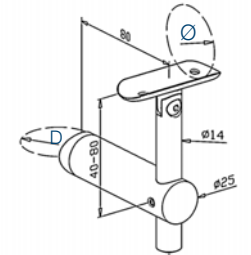

0401.420.304 2 **Ø** 42.4

0401.480.304 2 48.3

316 Outdoor satin

0401.420.316 2 **Ø** 42.4

0401.480.316 2 48.3

Handrail support adjustable - Tube - Tube

S

304 Indoor satin