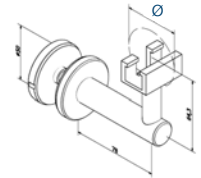

Glass handrail bracket SB-LED **S**

316 Indoor satin

Ø

7642.240.316 1 42,4