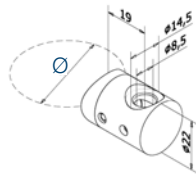

316 Outdoor satin	
0720.000.316	8

Cable holder 22mm, flat - end right

316 Outdoor satin	
0725.000.316	8

Cable holder 22mm, tube - end left

316 Outdoor satin		Ø
0720.424.316	8	42,4
0720.483.316	8	48,3

Cable holder 22mm, tube - end right