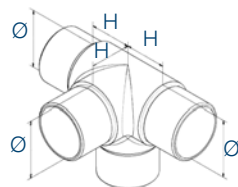

Tube connector T+

304 Indoor satin		Ø	H
0208.337.304	2	33,7x2,0	25
0208.420.304	2	42,4x2,0	30
0208.486.304	2	48,3x2,6	35

316 Outdoor satin		Ø	H
0208.337.316	2	33,7x2,0	25
0208.420.316	2	42,4x2,0	30
0208.486.316	2	48,3x2,6	35