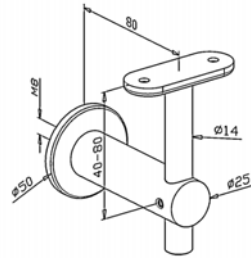

Handrail support - Flat **S**