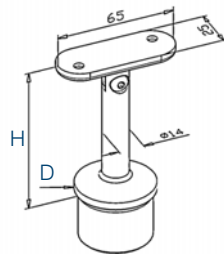

Handrail support adjustable - Flat **L S**

304 Indoor satin		D	H
0441.000.304	2	33,7x2,0	81
0442.000.304	2	42,4x2,0	81
0443.000.304	2	42,4x2,6	81
0445.000.304	2	48,3x2,6	82

316 Outdoor satin		D	H
0441.000.316	2	33,7x2,0	81
0442.000.316	2	42,4x2,0	81
0443.000.316	2	42,4x2,6	81
0445.000.316	2	48,3x2,6	82