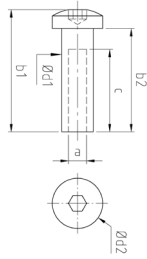

End stop internal thread RH

316 Outdoor		A	b1	b2	C	Ød1	Ød2
1869-0600-02	1	M6	35	30	20	8	14
1869-0800-02	1	M8	40	34	25	10	16