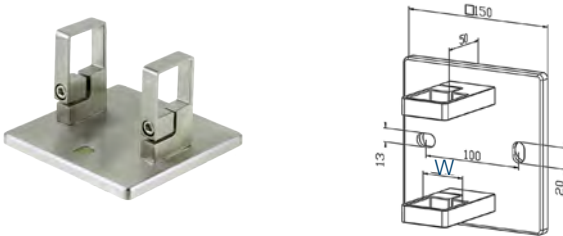

Baluster clamp

S

304 Indoor satin

W

4521.404.304 1 40x40