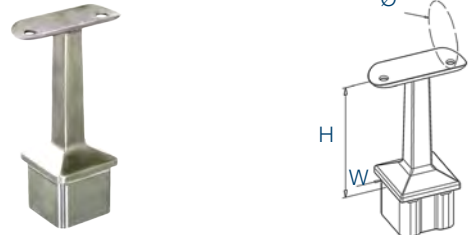

Handrail Support - Tube **L S**

304 Indoor satin

4342.420.304 2
4342.480.304 2

W Ø H

40x40x2,0 42,4 79
40x40x2,0 48,3 79