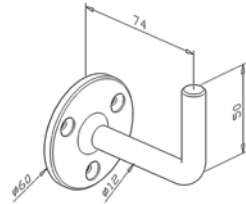

Handrail support - Blunt **S W**

304 Indoor
satin

0325.000.304 2

316 Outdoor
satin

0325.000.316 2