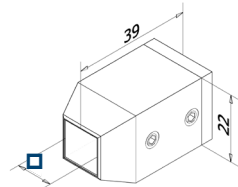

Bar holder □ 22 - Flat

S

304 Indoor satin

□

4650.000.304

4

12

316 Outdoor satin

□

4650.000.316

4

12