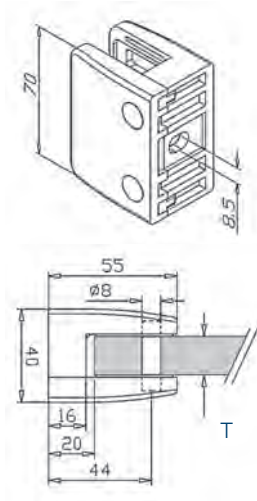

Glass clip model 04 - Flat **S**

304 Indoor
satin

04.A2.000.01 4

316 Outdoor
satin

04.A4.000.01 4

Zamac
Stainless look

04.ZN.000.01 4