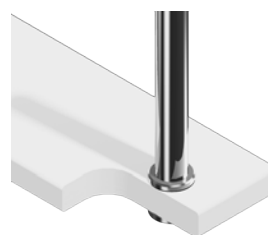

304 Indoor satin

5506.600.304	2	
--------------	---	--

316 Outdoor satin

5506.600.316	2	
--------------	---	--

316 Outdoor satin

Ø

5506.426.304	2	42,4
5506.486.304	2	48,3

Baluster post