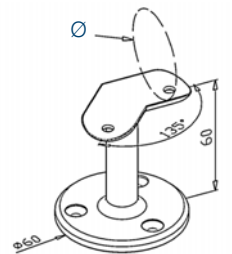

Handrail support - Tube 135° **S**

304 Indoor satin		Ø

0391.425.304	2	42,4
0391.485.304	2	48,3

316 Outdoor satin		Ø

0391.425.316	2	42,4
0391.485.316	2	48,3