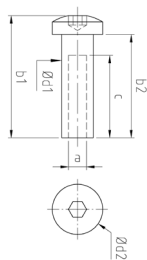

End stop internal thread

316 Outdoor		A	b1	b2	C	Ød1	Ød2
I869-0600-02	1	M6	35	30	20	8	14
I869-0800-02	1	M8	40	34	25	10	16