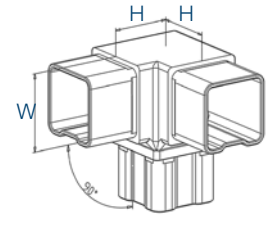

Tube connector T-90°

L

304 Indoor satin

W

H

4204.420.304

2

40x40x2,0 30