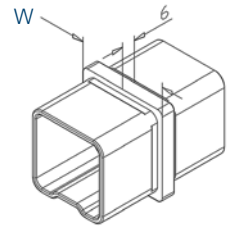

Tube connector

L

304 Indoor satin

W

4201.420.304

2

40x40x2,0