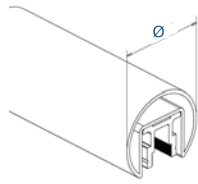

SB-LED Profile

316 Indoor satin

Ø

7642.105.316 6 42,4