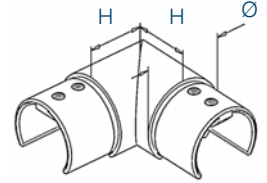

Tube connector horizontal 90°