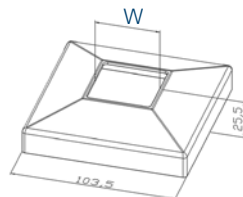

Flange cover

304 Indoor satin

W

4187.420.304

2

40x40x2,0