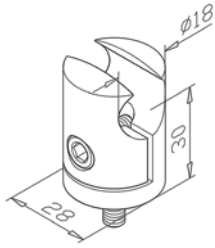

Tube adaptor - Flat

S