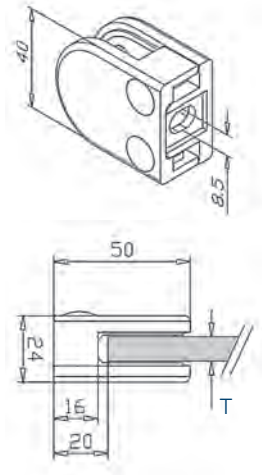

Glass clip model 00 - Flat **S**

304 Indoor satin		
00.A2.000.01	4	
316 Outdoor satin		
00.A4.000.01	4	
Zamac Stainless look		
00.ZN.000.01	4	

Glass clip model 00 - Tube **S**

304 Indoor satin			Ø
00.A2.033.01	4		33,7
00.A2.042.01	4		42,4
316 Outdoor satin			Ø
00.A4.033.01	4		33,7
00.A4.042.01	4		42,4
Zamac Stainless look			Ø
00.ZN.042.01	4		42,4