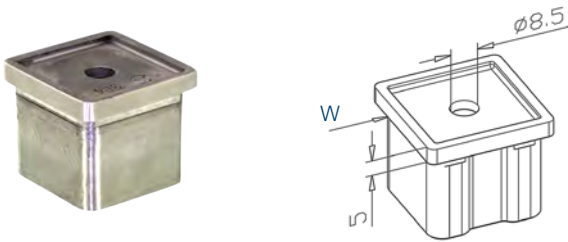

Wall flange - connector

L S

304 Indoor satin

D W H

4184.420.304 2 95x95 40x40x2,0 6

Adaptor - Flat

L S

304 Indoor satin