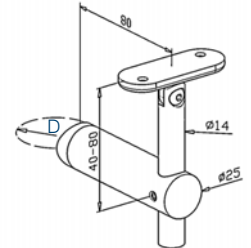

Handrail support - Tube - Flat

S

304 Indoor satin

0402.000.304 2 **D** 42,4

0403.000.304 2 48,3

316 Outdoor satin

0402.000.316 2 **D** 42,4

0403.000.316 2 48,3