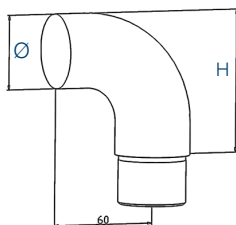

End scroll

L

304 Indoor satin

		Ø	H
0103.337.304	2	33,7x2,0	77
0103.420.304	2	42,4x2,0	81
0103.426.304	2	42,4x2,6	81
0103.480.304	2	48,3x2,0	84
0103.486.304	2	48,3x2,6	84

316 Outdoor satin

		Ø	H
0103.337.316	2	33,7x2,0	77
0103.420.316	2	42,4x2,0	81
0103.426.316	2	42,4x2,6	81
0103.480.316	2	48,3x2,0	84
0103.486.316	2	48,3x2,6	84