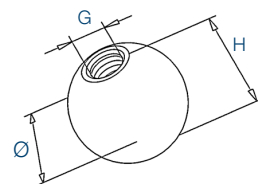

End Ball

L

304 Indoor satin

		Ø	H
0101.100.304	2	10	ca. 18,7
0101.120.304	2	12	ca. 17,5

316 Outdoor satin

		Ø	H
0101.100.316	2	10	ca. 18,7
0101.120.316	2	12	ca. 17,5

End Ball - Threaded

S