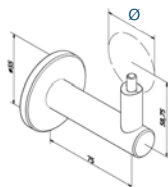

Handrail bracket tube **S**

316 Indoor satin

Ø

7642.230.316 1 42,4