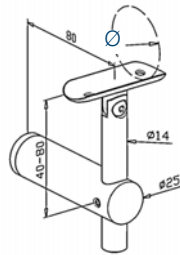

Handrail support adjustable - Flat - Tube

S

304 Indoor satin

0401.420.304 2 **Ø** 42.4

0401.480.304 2 48.3

316 Outdoor satin

0401.420.316 2 **Ø** 42.4

0401.480.316 2 48.3