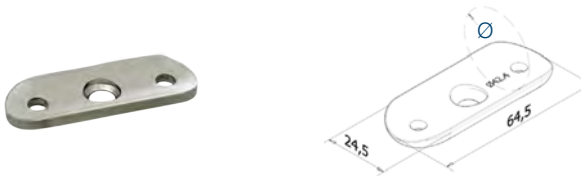

Railing saddle - Tube

S

304 Indoor satin

3301.337.304	4	Ø
3301.337.304	4	33,7
3301.424.304	4	42,4
3301.483.304	4	48,3

316 Outdoor satin

3301.337.316	4	Ø
3301.337.316	4	33,7
3301.424.316	4	42,4
3301.483.316	4	48,3