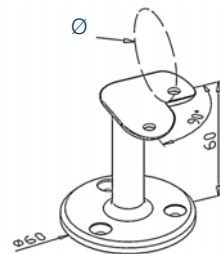

Handrail support - Tube 90° **S**

304 Indoor satin		Ø

0391.429.304	2	42,4
0391.489.304	2	48,3

316 Outdoor satin		Ø

0391.429.316	2	42,4
0391.489.316	2	48,3