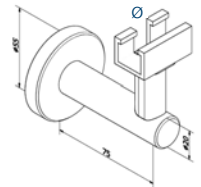

Handrail bracket Power Supply **S**

316 Indoor satin

Ø

7642.210.316 1 42,4