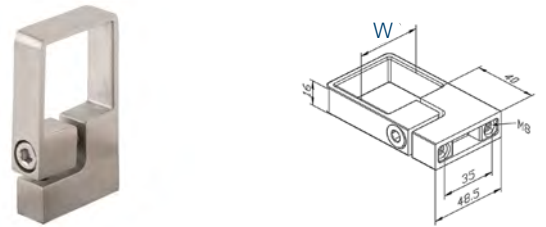

Tube clamp 40x40

S

304 Indoor satin

W

4525.404.304 1 40x40