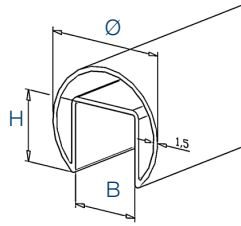

4

12

316 Outdoor satin

□

4650.000.316

4

12

Slotted tube