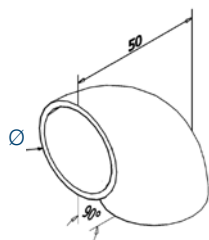

Tube connector adjustable **L**

304 Indoor satin		Ø	H
0222.160.304	6	16,0x1,0	11

316 Outdoor satin		Ø	H
0222.160.316	6	16,0x1,0	11

Bar connector adjustable **L**

304 Indoor satin		Ø	H
0223.100.304	6	10	35
0223.120.304	6	12	36
0223.140.304	6	14	37

316 Outdoor satin		Ø	H
0223.100.316	6	10	35
0223.120.316	6	12	36
0223.140.316	6	14	37

Elbow 90° **L**

304 Indoor satin		Ø
5514.337.304	1	33,7
5514.424.304	1	42,4
5514.483.304	1	48,3

SB-Cleaner spray

6740.05 150 ML

SB-Cleaner spray can be used to clean and degreases parts. This product should always be used before bonding parts and tubes together

SB-Glue 50g

6740.03 50 ML

This glue is the ideal adhesive for cylindrical joints. just a small quantity is sufficient to achieve solid bonding, as long as it is applied properly.