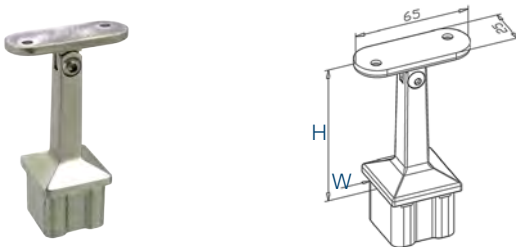

W H

40x40x2,0 81

Handrail Support - Tube **L S**

304 Indoor satin

4342.420.304 2
4342.480.304 2

W Ø H

40x40x2,0 42,4 79
40x40x2,0 48,3 79

Handrail Support adjustable - Flat **L S**