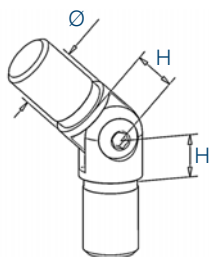

Tube connector adjustable **L**