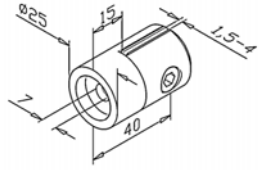

Sheet adaptor Ø 25 - Flat **S**