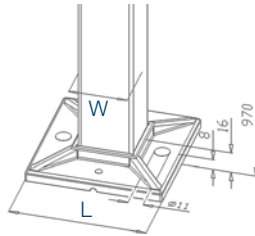

Baluster post

S

304 Indoor satin

W

L

4164.420.304

2

40x40x2,0 100