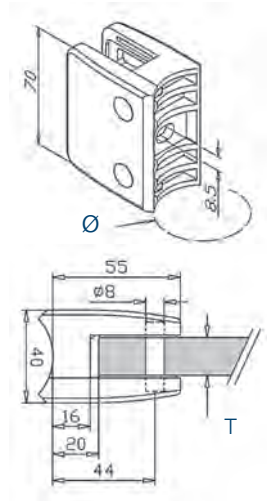

Glass clip model 04 - Flat **S**

304 Indoor
satin

04.A2.000.01 4

316 Outdoor
satin

04.A4.000.01 4

Zamac
Stainless look

04.ZN.000.01 4

Glass clip model 04 - Tube **S**