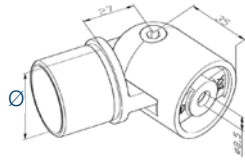

Adaptor connector - Flat **S L**