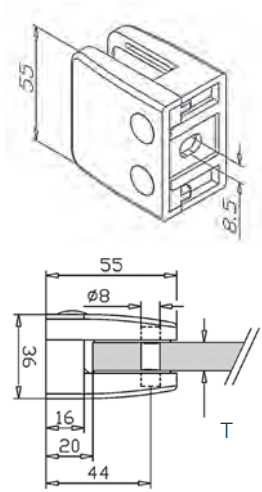

Glass clip model 06 - Flat **S**

304 Indoor satin	
06.A2.000.01	4
316 Outdoor satin	
06.A4.000.01	4
Zamac Stainless look	
06.ZN.000.01	4