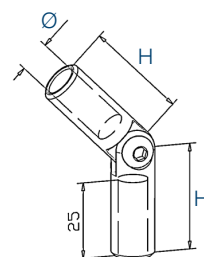

Bar connector adjustable **L**