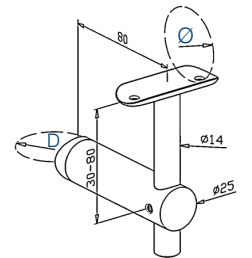

Handrail support - Tube - Tube **S**

304 Indoor satin		D	$\emptyset$
0302.420.304	2	42,4	42,4
0302.480.304	2	42,4	48,3
0303.420.304	2	48,3	42,4
0303.480.304	2	48,3	48,3

316 Outdoor satin		D	$\emptyset$
0302.420.316	2	42,4	42,4
0302.480.316	2	42,4	48,3
0303.420.316	2	48,3	42,4
0303.480.316	2	48,3	48,3