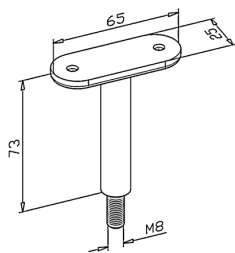

Handrail support M8 - Flat **S**

304 Indoor satin		
0361.000.304	2	

316 Outdoor satin		
0361.000.316	2