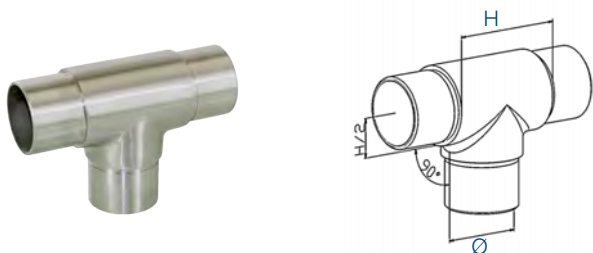

Tube connector adjustable

304 Indoor satin		Ø	H
0209.420.304	2	42,4x2,0	40
0209.480.304	2	48,3x2,0	45

316 Outdoor satin		Ø	H
0209.420.316	2	42,4x2,0	40
0209.480.316	2	48,3x2,0	45

Tube connector T **L**

304 Indoor satin		Ø	H
0206.420.304	2	42,4x2,0	60
0206.426.304	2	42,4x2,6	60
0206.480.304	2	48,3x2,0	70
0206.486.304	2	48,3x2,6	70