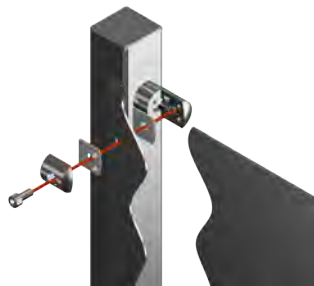

0515.000 + 0516.000.xxx