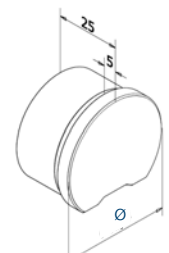

End Cap SB-LED **L**

316 Indoor satin

Ø

7642.400.316 1 42,4