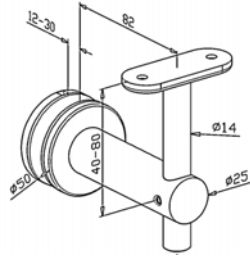

Glass handrail support - Flat **S**