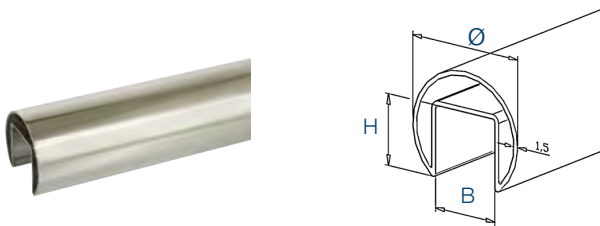

Round slotted tube

304 Indoor satin		H	Ø	D
2004975	6 mtr	24	24	42,4
2004980	6 mtr	30	27	48,3
2004989	6 mtr	34	34	60,3

316 Outdoor satin		H	Ø	D
2004976	6 mtr	24	24	42,4
2004981	6 mtr	30	27	48,3
2004990	6 mtr	34	34	60,3