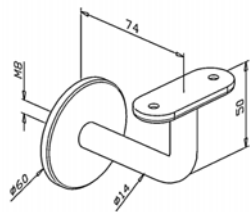

Handrail support - Flat **S**