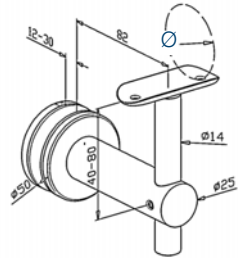

Glass handrail support - Tube **S**