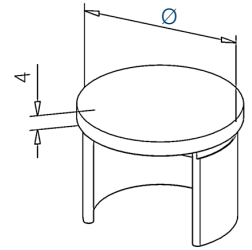

End Cap

L

304 Indoor satin		Ø
1112.426.304	2	42,4x1,5
1112.486.304	2	48,3x1,5
1112.600.304	2	60,3x1,5

316 Outdoor satin		Ø
1112.426.316	2	42,4x1,5
1112.486.316	2	48,3x1,5
1112.600.316	2	60,3x1,5

316 Outdoor mirror		Ø
1112.426.316#	2	42,4x1,5
1112.486.316#	2	48,3x1,5