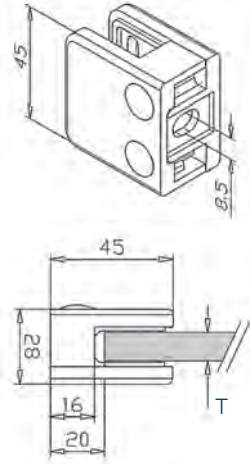

Glass clip model 01 - Flat **S**

304 Indoor satin	
01.A2.000.01	4
316 Outdoor satin	
01.A4.000.01	4
Zamac Stainless look	
01.ZN.000.01	4