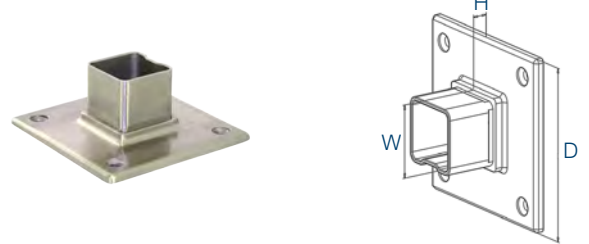

Wall flange - connector

L S

304 Indoor satin

D W H

4184.420.304 2 95x95 40x40x2,0 6

Adaptor - Flat

L S

304 Indoor satin