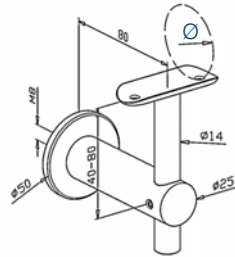

Handrail support - Tube **S**