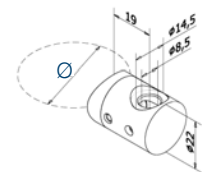

316 Outdoor satin	
0720.000.316	8

Cable holder 22mm, flat - end right

316 Outdoor satin	
0725.000.316	8

Cable holder 22mm, tube - end left

316 Outdoor satin		Ø
0720.424.316	8	42,4
0720.483.316	8	48,3

Cable holder 22mm, tube - end right