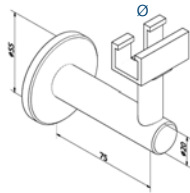

Handrail bracket SB-LED **S**

316 Indoor satin

Ø

7642.200.316 1 42,4