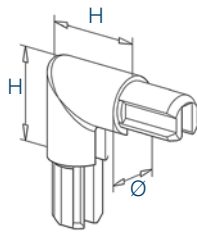

0585.420.304 2

Ø

42.4

0585.483.304 2

48.3

Tube connector 90°

L

304 Indoor satin