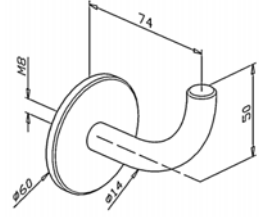

Handrail support - Blunt **S W**

304 Indoor
satin

0324.000.304 2

316 Outdoor
satin

0324.000.316 2