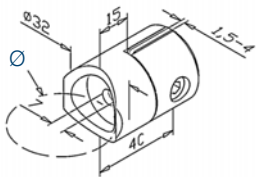

Sheet adaptor Ø 32 - Tube **S**