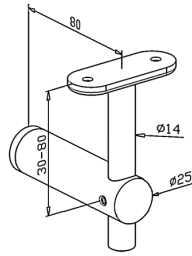

Handrail support - Flat - Flat **S**

304 Indoor satin	
0301.000.304	2

316 Outdoor satin	
0301.000.316	2