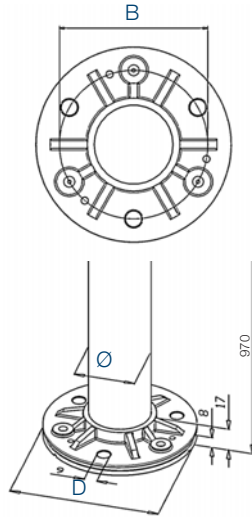

Baluster post

S

304 Indoor satin		D	B	Ø
0164.420.304	2	105	80	42,4x2,0

316 Outdoor satin		D	B	Ø
0164.420.316	2	105	80	42,4x2,0