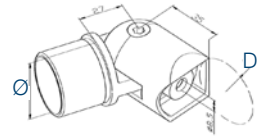

Adaptor connector - Tube **S L**