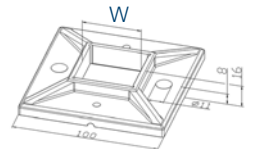

welding flange

S W

304 Indoor satin

W

4180.420.304

2

40x40x2,0