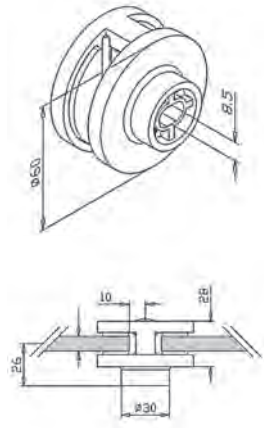

Glass clip model 09 - Flat **S**

316 Outdoor satin	
09.A4.000.01	4