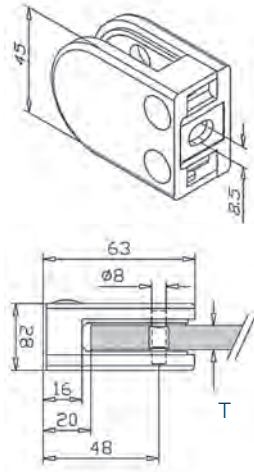

Glass clip model 05 - Flat **S**

304 Indoor
satin

05.A2.000.01 4

316 Outdoor
satin

05.A4.000.01 4

Zamac
Stainless look

05.ZN.000.01 4