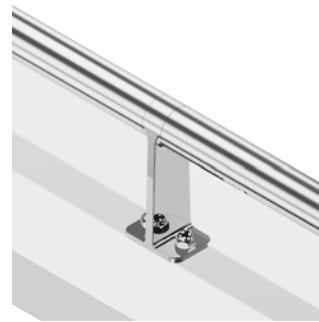

Stand - off bracket - connector **L S**

304 Indoor satin		Ø
0395.420.304	1	42,4x2,0
0395.426.304	1	42,4x2,6
0395.483.304	1	48,3x2,6

316 Outdoor satin		Ø
0395.420.304	1	42,4x2,0
0395.426.304	1	42,4x2,6
0395.483.304	1	48,3x2,6

Stand - off bracket - End **L S**

304 Indoor satin		Ø
0396.420.304	1	42,4x2,0
0396.426.304	1	42,4x2,6
0396.483.304	1	48,3x2,6

316 Outdoor satin		Ø
0396.420.316	1	42,4x2,0
0396.426.316	1	42,4x2,6
0396.483.316	1	48,3x2,6