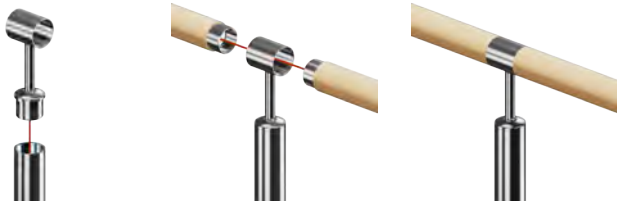

Handrail support - Tube **L**

304 Indoor satin		H	Ø	D
0251.420.304	2	79	42.4	42,4x2,0
0251.426.304	2	79	42.4	42,4x2,6
0251.486.304	2	79	42.4	48,3x2,6

Wood to stainless Adaptor **L**

304 Indoor satin		D	Ø
0252.420.304	2	42,4x2,0	42.4