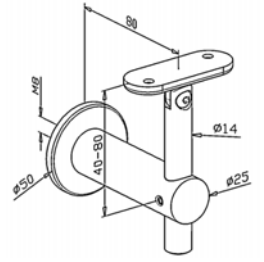

Handrail support adjustable - Flat **S**