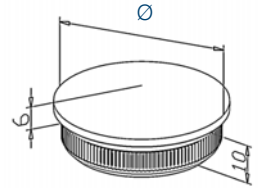

Endcap - Arched - QuickFix

H