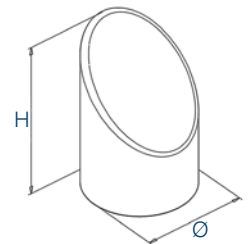

End Cap 45°

304 Indoor satin

H

Ø

0250.420.304

2

65

42.4