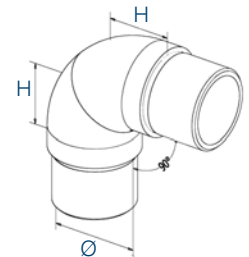

Tube connector adjustable

304 Indoor satin		Ø	H
0209.420.304	2	42,4x2,0	40
0209.480.304	2	48,3x2,0	45

316 Outdoor satin		Ø	H
0209.420.316	2	42,4x2,0	40
0209.480.316	2	48,3x2,0	45