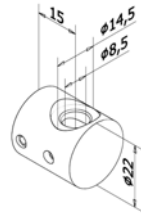

Cable holder 22mm, flat - end left

316 Outdoor satin	
0720.000.316	8