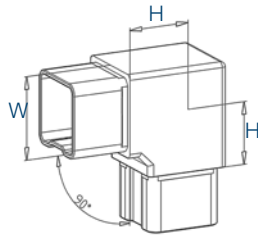

L

304 Indoor satin

W

4201.420.304

2

40x40x2,0

Tube connector 90°

L