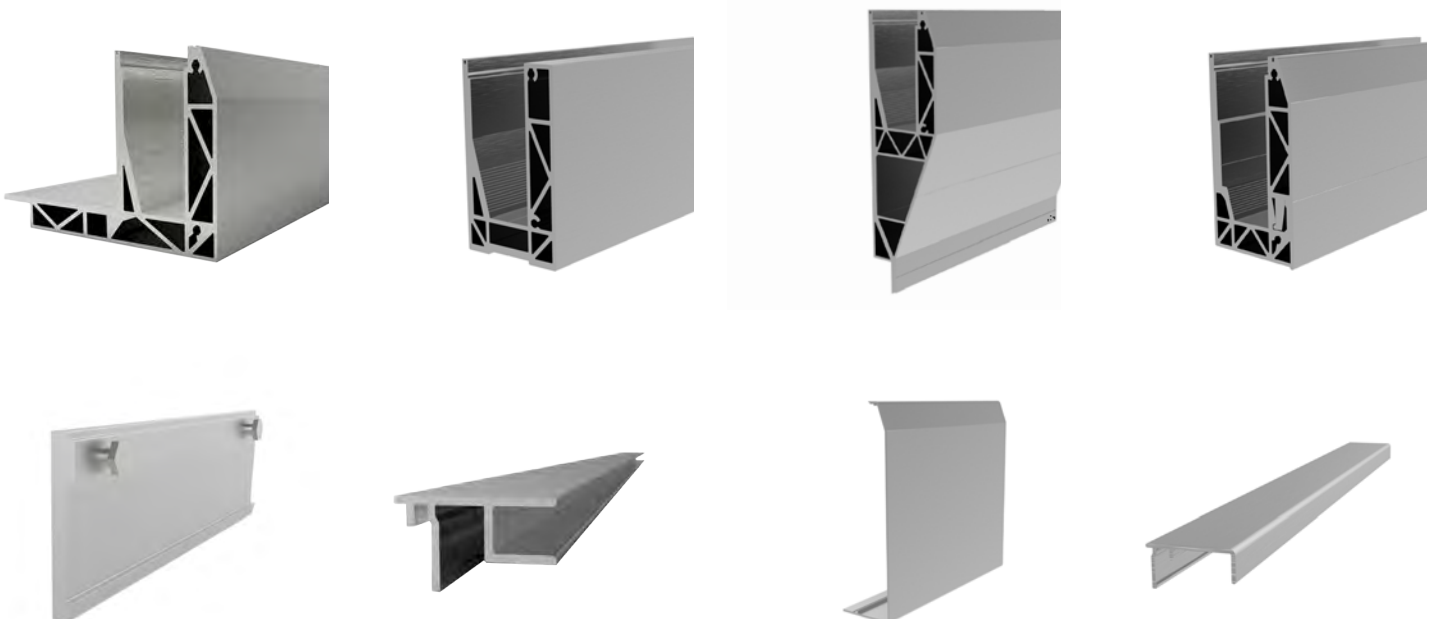

SMART CLAMPING

The patented clamping strip holds the glass securely in place. The lack of wedges means no stress in the glass, with the tension distributed evenly across the entire pane.

ADJUSTABLE

The profiles are secured via adjustable nuts, meaning that the profiles are always level and the glass is always straight no matter, how uneven the surface.

QUICK ASSEMBLY

Assembling a balustrade has never been so quick and easy: secure the profile, put the glass in place, lower the clamping strip and tighten the screws. That's it!

SAFE

The meticulously designed shape and function of the profile guarantees the glass will never come loose. It's the ultimate in safety.

LIGHT AND STRONG

The sophisticated hollow design makes the profiles significantly lighter and stronger. It's the best choice both structurally and financially.

ELEGANT FINISHING

The lack of rubbers ensures a stylish look. Various covers are available for finishing the floor and front side: simply click them into place.

www.uniq-balustrades.com