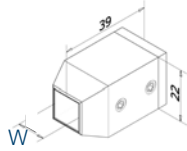

Bar holder - square

S

304 Indoor satin

W

4650.000.304

4

12

316 Outdoor satin

W

4650.000.316

4

12

corresponding bars can be found on page 66