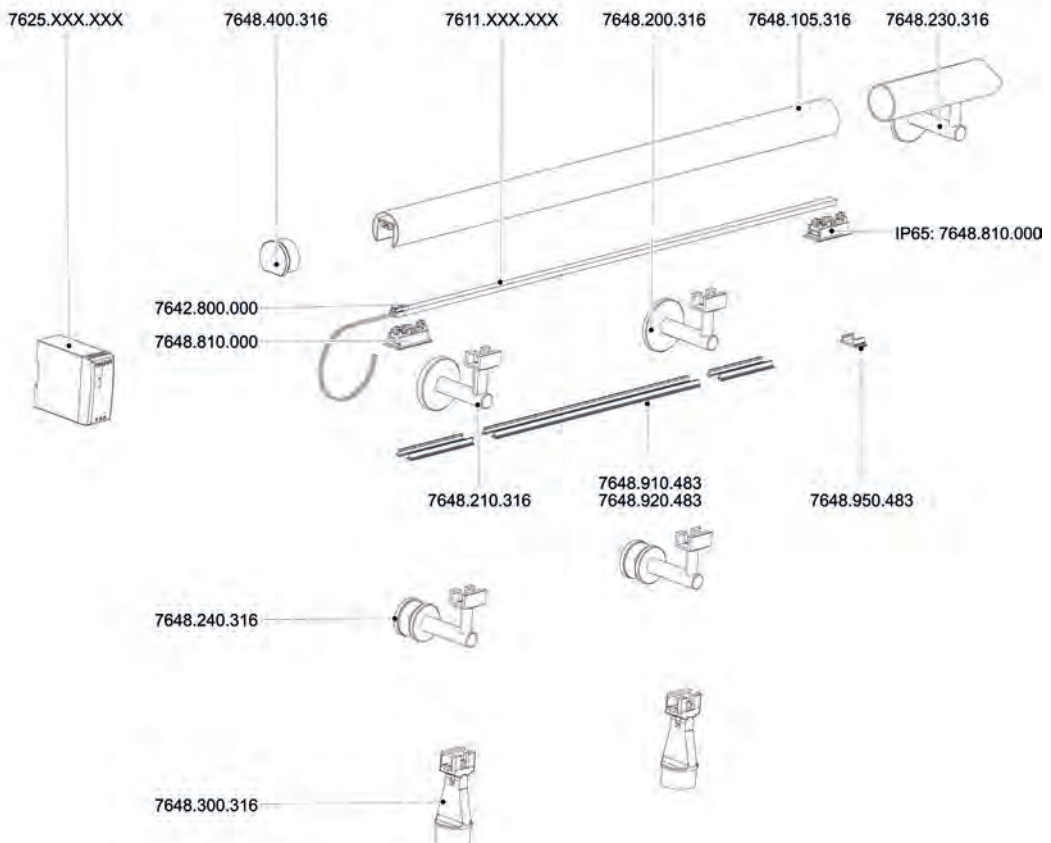

LED Roller

7699.101.000 1

LED strip scissors

7699.102.000 1

Top end cap

7611.503.000 1