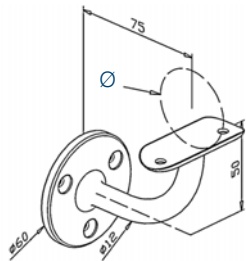

Handrail support - Tube **S**