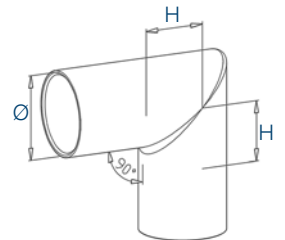

Tube connector 90°

304 Indoor satin

H

Ø

0247.420.304

2

65

42.4