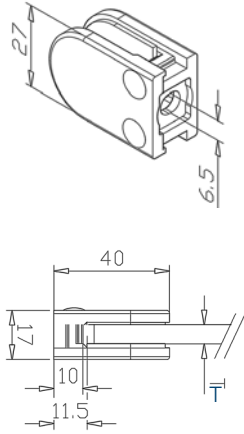

Glass clip model 07 - Flat **S**

304 Indoor satin		
07.A2.000.01	4	
316 Outdoor satin		
07.A4.000.01	4	
Zamac Stainless look		
07.ZN.000.01	4