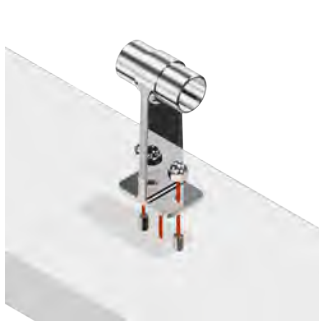

Stand - off bracket - connector **L S**

304 Indoor satin		Ø
0395.420.304	1	42,4x2,0
0395.426.304	1	42,4x2,6
0395.483.304	1	48,3x2,6

316 Outdoor satin		Ø
0395.420.304	1	42,4x2,0
0395.426.304	1	42,4x2,6
0395.483.304	1	48,3x2,6

Stand - off bracket - End **L S**

304 Indoor satin		Ø
0396.420.304	1	42,4x2,0
0396.426.304	1	42,4x2,6
0396.483.304	1	48,3x2,6

316 Outdoor satin		Ø
0396.420.316	1	42,4x2,0
0396.426.316	1	42,4x2,6
0396.483.316	1	48,3x2,6