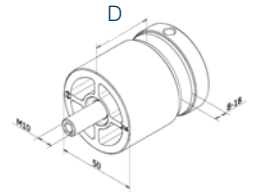

Glass adaptor Ø 50 - Flat

S