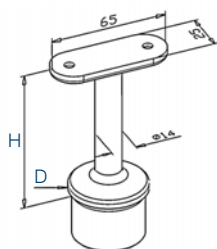

Handrail support - Flat **L S**

304 Indoor satin **D** **H**

0341.000.304	2	33,7x2,0	81
0342.000.304	2	42,4x2,0	81
0343.000.304	2	42,4x2,6	81
0345.000.304	2	48,3x2,6	82

316 Outdoor satin **D** **H**

0341.000.316	2	33,7x2,0	81
0342.000.316	2	42,4x2,0	81
0343.000.316	2	42,4x2,6	81
0345.000.316	2	48,3x2,6	82