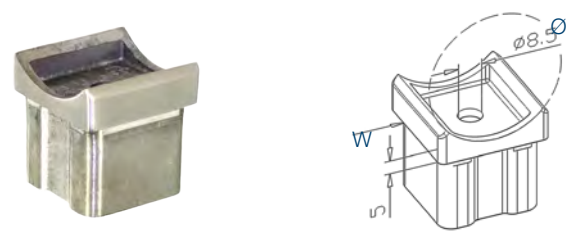

Adaptor - Tube

L S

304 Indoor satin

Ø W

4503.420.304 2 42,4 40x40x2,0
4503.483.304 2 48,3 40x40x2,0