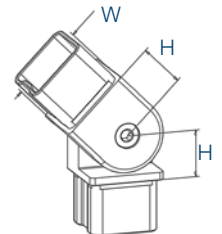

Tube connector adjustable

L

304 Indoor satin

W

H

4221.420.304

2

40x40x2,0 60