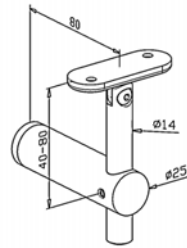

Handrail support - Flat - Flat

S

304 Indoor satin

0401.000.304 2

316 Outdoor satin

0401.000.316 2