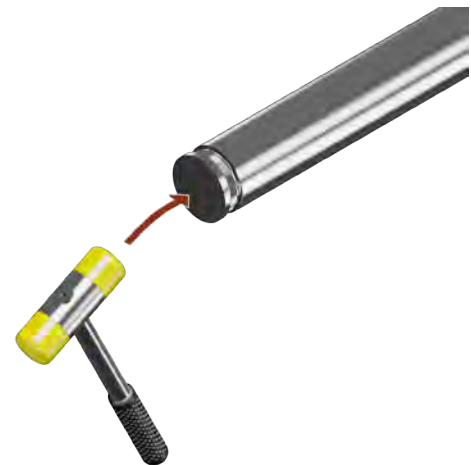

Endcap flat - QuickFix

H

304 Indoor satin		Ø
0121.337.304	2	33,7x2,0
0121.420.304	2	42,4x2,0
0121.426.304	2	42,4x2,6
0121.480.304	2	48,3x2,0
0121.486.304	2	48,3x2,6

316 Outdoor satin		Ø
0121.337.316	2	33,7x2,0
0121.420.316	2	42,4x2,0
0121.426.316	2	42,4x2,6
0121.480.316	2	48,3x2,0
0121.486.316	2	48,3x2,6

Endcap - Arched - QuickFix

H

304 Indoor satin		Ø
0122.337.304	2	33,7x2,0
0122.420.304	2	42,4x2,0
0122.426.304	2	42,4x2,6
0122.480.304	2	48,3x2,0
0122.486.304	2	48,3x2,6

316 Outdoor satin		Ø
0122.337.316	2	33,7x2,0
0122.420.316	2	42,4x2,0
0122.426.316	2	42,4x2,6
0122.480.316	2	48,3x2,0
0122.486.316	2	48,3x2,6

Endcap Dome - QuickFix

H

304 Indoor satin		Ø	H
0123.420.304	2	42,4x2,0	21
0123.426.304	2	42,4x2,6	21
0123.486.304	2	48,3x2,6	24

316 Outdoor satin		Ø	H
0123.420.316	2	42,4x2,0	21
0123.426.316	2	42,4x2,6	21
0123.486.316	2	48,3x2,6	24