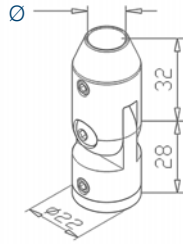

Bar holder adjustable Ø 22 - Flat

S

304 Indoor satin

Ø

0646.000.304

8

12

316 Outdoor satin

Ø

0646.000.316

8

12