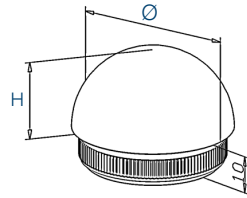

Endcap Dome - QuickFix

H

304 Indoor satin		Ø	H
0123.420.304	2	42,4x2,0	21
0123.426.304	2	42,4x2,6	21
0123.486.304	2	48,3x2,6	24

316 Outdoor satin		Ø	H
0123.420.316	2	42,4x2,0	21
0123.426.316	2	42,4x2,6	21
0123.486.316	2	48,3x2,6	24