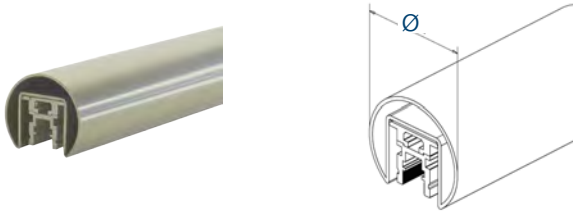

SB-LED Profile

316 Outdoor satin

Ø

7648.105.316 6 48,3