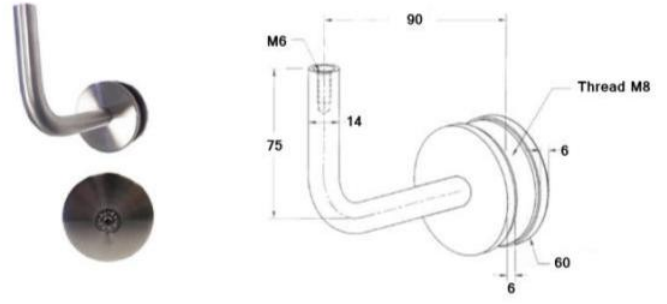

HH1013-75
Glass Bracket and Rod
316 Satin / Mirror

HH1013-90
Glass Bracket and Rod
316 Satin / Mirror

GLH1030
Glass Retainer - Flat
316 Satin

GLH1032
Glass Retainer - Flat
316 Satin

GLH1031
Glass Retainer - 48.3 / 50.8mm Tube
316 Satin

GLH1033
Glass Retainer - 48.3 / 50.8mm Tube
316 Satin

KLH10F-DROP-PLATE / KLH10R-DROP-PLATE
Flat Post / 42.4mm Post / 48.3mm Post
40 x 18mm
316 Satin