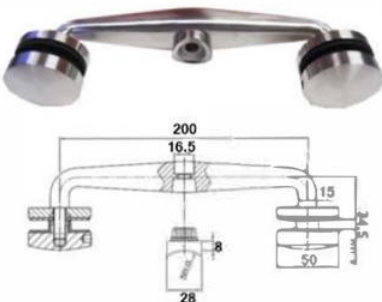

HH1013-75
Glass Bracket and Rod
316 Satin / Mirror

HH1013-90
Glass Bracket and Rod
316 Satin / Mirror

GLH1030
Glass Retainer - Flat
316 Satin

GLH1032
Glass Retainer - Flat
316 Satin

GLH1031
Glass Retainer - 48.3 / 50.8mm Tube
316 Satin

GLH1033
Glass Retainer - 48.3 / 50.8mm Tube
316 Satin

KLH10F-DROP-PLATE / KLH10R-DROP-PLATE
Flat Post / 42.4mm Post / 48.3mm Post
40 x 18mm
316 Satin