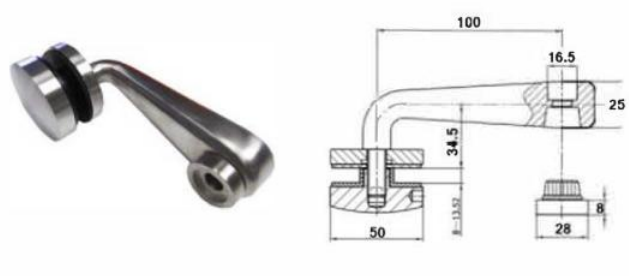

HH1013-75
Glass Bracket and Rod
316 Satin / Mirror

HH1013-90
Glass Bracket and Rod
316 Satin / Mirror

GLH1030
Glass Retainer - Flat
316 Satin

GLH1032
Glass Retainer - Flat
316 Satin

GLH1031
Glass Retainer - 48.3 / 50.8mm Tube
316 Satin

GLH1033
Glass Retainer - 48.3 / 50.8mm Tube
316 Satin

KLH10F-DROP-PLATE / KLH10R-DROP-PLATE
Flat Post / 42.4mm Post / 48.3mm Post
40 x 18mm
316 Satin