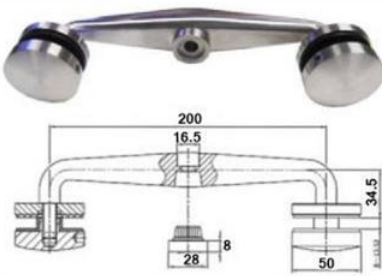

HH1013-75
Glass Bracket and Rod
316 Satin / Mirror

HH1013-90
Glass Bracket and Rod
316 Satin / Mirror

GLH1030
Glass Retainer - Flat
316 Satin

GLH1032
Glass Retainer - Flat
316 Satin

GLH1031
Glass Retainer - 48.3 / 50.8mm Tube
316 Satin

GLH1033
Glass Retainer - 48.3 / 50.8mm Tube
316 Satin

KLH10F-DROP-PLATE / KLH10R-DROP-PLATE
Flat Post / 42.4mm Post / 48.3mm Post
40 x 18mm
316 Satin