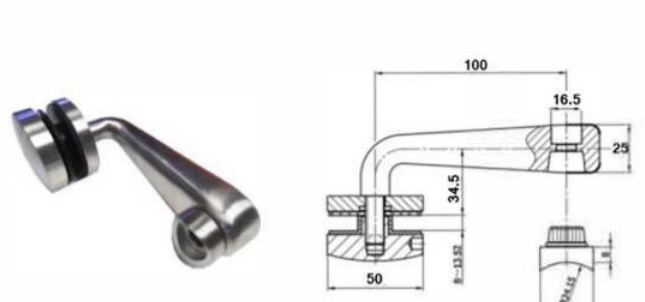

HH1013-75
Glass Bracket and Rod
316 Satin / Mirror

HH1013-90
Glass Bracket and Rod
316 Satin / Mirror

GLH1030
Glass Retainer - Flat
316 Satin

GLH1032
Glass Retainer - Flat
316 Satin

GLH1031
Glass Retainer - 48.3 / 50.8mm Tube
316 Satin

GLH1033
Glass Retainer - 48.3 / 50.8mm Tube
316 Satin

KLH10F-DROP-PLATE / KLH10R-DROP-PLATE
Flat Post / 42.4mm Post / 48.3mm Post
40 x 18mm
316 Satin