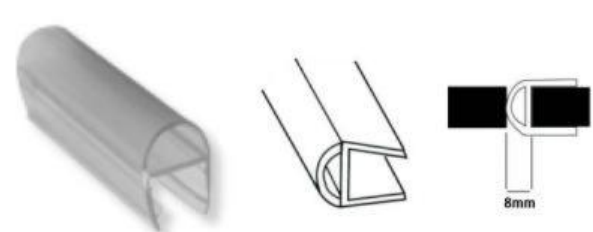

Shower Fittings

KT-SPS-101-8MM / KT-SPS-101-10MM
Plastic Seal for 8/10mm Glass

KT-SPS-102-8MM / KT-SPS-102-10MM
Plastic Seal for 8/10mm Glass

KT-SPS-103-8MM / KT-SPS-103-10MM
Plastic Seal for 8/10mm Glass

KT-SPS-104-8MM / KT-SPS-104-10MM
Plastic Seal for 8/10mm Glass

KT-SPS-105-8MM / KT-SPS-105-10MM
Side Seal with Wing 17mm for 8/10mm Glass

KT-SPS-106-8MM / KT-SPS-106-10MM
Side Seal with Wing 18mm for 8/10mm Glass

KT-SPS-107-8MM / KT-SPS-107-10MM
Anti Collision Ring for 8/10mm Glass

KT-SPS-108-8MM / KT-SPS-108-10MM
Water Dispersal Seal for 8/10mm Glass

Shower Fittings

KT-SPS-109-8MM / KT-SPS-109-10MM
Plastic Seal for Sliding Doors with Brush 8x8
For 8/10mm Glass

KT-MPS-103-8MM / KT-MPS-103-10MM
Magnetic Plastic Seal for Sliding Glass Door at 90D
For 8/10mm Glass