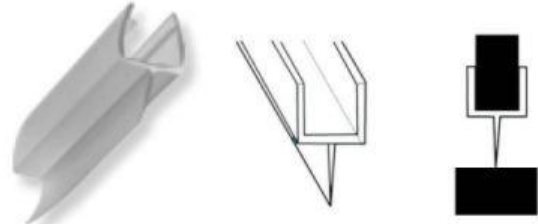

Shower Fittings

KT-SPS-101-8MM / KT-SPS-101-10MM
Plastic Seal for 8/10mm Glass

KT-SPS-102-8MM / KT-SPS-102-10MM
Plastic Seal for 8/10mm Glass

KT-SPS-103-8MM / KT-SPS-103-10MM
Plastic Seal for 8/10mm Glass

KT-SPS-104-8MM / KT-SPS-104-10MM
Plastic Seal for 8/10mm Glass

KT-SPS-105-8MM / KT-SPS-105-10MM
Side Seal with Wing 17mm for 8/10mm Glass

KT-SPS-106-8MM / KT-SPS-106-10MM
Side Seal with Wing 18mm for 8/10mm Glass