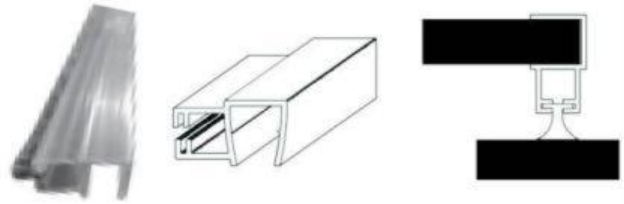

Shower Fittings

KT-SPS-101-8MM / KT-SPS-101-10MM
Plastic Seal for 8/10mm Glass

KT-SPS-102-8MM / KT-SPS-102-10MM
Plastic Seal for 8/10mm Glass

KT-SPS-103-8MM / KT-SPS-103-10MM
Plastic Seal for 8/10mm Glass

KT-SPS-104-8MM / KT-SPS-104-10MM
Plastic Seal for 8/10mm Glass

KT-SPS-105-8MM / KT-SPS-105-10MM
Side Seal with Wing 17mm for 8/10mm Glass

KT-SPS-106-8MM / KT-SPS-106-10MM
Side Seal with Wing 18mm for 8/10mm Glass

KT-SPS-107-8MM / KT-SPS-107-10MM
Anti Collision Ring for 8/10mm Glass

KT-SPS-108-8MM / KT-SPS-108-10MM
Water Dispersal Seal for 8/10mm Glass

Shower Fittings

KT-SPS-109-8MM / KT-SPS-109-10MM
Plastic Seal for Sliding Doors with Brush 8x8
For 8/10mm Glass

KT-SPS-110-8MM / KT-SPS-110-10MM
Plastic Seal for Sliding Doors with Brush 7x8
For 8/10mm Glass

KT-MPS-101-8MM / KT-MPS-101-10MM
Magnetic Plastic Seal for Sliding Glass Door at 180D
For 8/10mm Glass

KT-MPS-102-8MM / KT-MPS-102-10MM
Magnetic Plastic Seal for Sliding Glass Door at 135D
For 8/10mm Glass