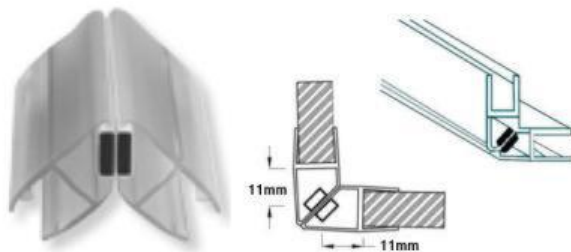

Shower Fittings

KT-SPS-101-8MM / KT-SPS-101-10MM
Plastic Seal for 8/10mm Glass

KT-SPS-102-8MM / KT-SPS-102-10MM
Plastic Seal for 8/10mm Glass

KT-SPS-103-8MM / KT-SPS-103-10MM
Plastic Seal for 8/10mm Glass

KT-SPS-104-8MM / KT-SPS-104-10MM
Plastic Seal for 8/10mm Glass

KT-SPS-105-8MM / KT-SPS-105-10MM
Side Seal with Wing 17mm for 8/10mm Glass

KT-SPS-106-8MM / KT-SPS-106-10MM
Side Seal with Wing 18mm for 8/10mm Glass

KT-SPS-107-8MM / KT-SPS-107-10MM
Anti Collision Ring for 8/10mm Glass

KT-SPS-108-8MM / KT-SPS-108-10MM
Water Dispersal Seal for 8/10mm Glass

Shower Fittings

KT-SPS-109-8MM / KT-SPS-109-10MM
Plastic Seal for Sliding Doors with Brush 8x8
For 8/10mm Glass

KT-SPS-110-8MM / KT-SPS-110-10MM
Plastic Seal for Sliding Doors with Brush 7x8
For 8/10mm Glass

KT-MPS-101-8MM / KT-MPS-101-10MM
Magnetic Plastic Seal for Sliding Glass Door at 180D
For 8/10mm Glass

KT-MPS-102-8MM / KT-MPS-102-10MM
Magnetic Plastic Seal for Sliding Glass Door at 135D
For 8/10mm Glass