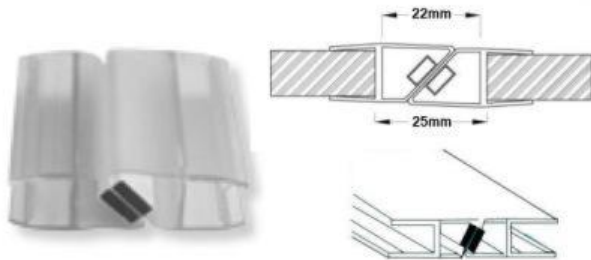

Shower Fittings

KT-SPS-101-8MM / KT-SPS-101-10MM
Plastic Seal for 8/10mm Glass

KT-SPS-102-8MM / KT-SPS-102-10MM
Plastic Seal for 8/10mm Glass

KT-SPS-103-8MM / KT-SPS-103-10MM
Plastic Seal for 8/10mm Glass

KT-SPS-104-8MM / KT-SPS-104-10MM
Plastic Seal for 8/10mm Glass

KT-SPS-105-8MM / KT-SPS-105-10MM
Side Seal with Wing 17mm for 8/10mm Glass

KT-SPS-106-8MM / KT-SPS-106-10MM
Side Seal with Wing 18mm for 8/10mm Glass

KT-SPS-107-8MM / KT-SPS-107-10MM
Anti Collision Ring for 8/10mm Glass

KT-SPS-108-8MM / KT-SPS-108-10MM
Water Dispersal Seal for 8/10mm Glass

Shower Fittings

KT-SPS-109-8MM / KT-SPS-109-10MM
Plastic Seal for Sliding Doors with Brush 8x8
For 8/10mm Glass

KT-SPS-110-8MM / KT-SPS-110-10MM
Plastic Seal for Sliding Doors with Brush 7x8
For 8/10mm Glass

KT-MPS-101-8MM / KT-MPS-101-10MM
Magnetic Plastic Seal for Sliding Glass Door at 180D
For 8/10mm Glass

KT-MPS-102-8MM / KT-MPS-102-10MM
Magnetic Plastic Seal for Sliding Glass Door at 135D
For 8/10mm Glass