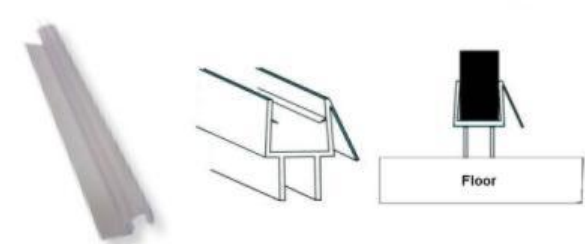

Shower Fittings

KT-SPS-101-8MM / KT-SPS-101-10MM
Plastic Seal for 8/10mm Glass

KT-SPS-102-8MM / KT-SPS-102-10MM
Plastic Seal for 8/10mm Glass

KT-SPS-103-8MM / KT-SPS-103-10MM
Plastic Seal for 8/10mm Glass

KT-SPS-104-8MM / KT-SPS-104-10MM
Plastic Seal for 8/10mm Glass

KT-SPS-105-8MM / KT-SPS-105-10MM
Side Seal with Wing 17mm for 8/10mm Glass

KT-SPS-106-8MM / KT-SPS-106-10MM
Side Seal with Wing 18mm for 8/10mm Glass

KT-SPS-107-8MM / KT-SPS-107-10MM
Anti Collision Ring for 8/10mm Glass

KT-SPS-108-8MM / KT-SPS-108-10MM
Water Dispersal Seal for 8/10mm Glass

Shower Fittings

KT-SPS-109-8MM / KT-SPS-109-10MM
Plastic Seal for Sliding Doors with Brush 8x8
For 8/10mm Glass