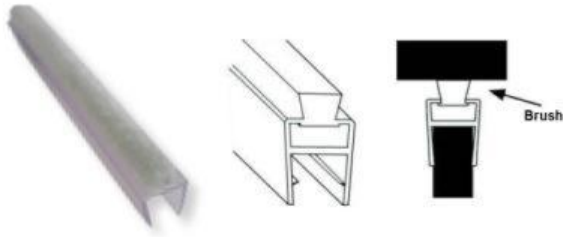

Shower Fittings

KT-SPS-101-8MM / KT-SPS-101-10MM
Plastic Seal for 8/10mm Glass

KT-SPS-102-8MM / KT-SPS-102-10MM
Plastic Seal for 8/10mm Glass

KT-SPS-103-8MM / KT-SPS-103-10MM
Plastic Seal for 8/10mm Glass

KT-SPS-104-8MM / KT-SPS-104-10MM
Plastic Seal for 8/10mm Glass

KT-SPS-105-8MM / KT-SPS-105-10MM
Side Seal with Wing 17mm for 8/10mm Glass

KT-SPS-106-8MM / KT-SPS-106-10MM
Side Seal with Wing 18mm for 8/10mm Glass

KT-SPS-107-8MM / KT-SPS-107-10MM
Anti Collision Ring for 8/10mm Glass

KT-SPS-108-8MM / KT-SPS-108-10MM
Water Dispersal Seal for 8/10mm Glass

Shower Fittings

KT-SPS-109-8MM / KT-SPS-109-10MM
Plastic Seal for Sliding Doors with Brush 8x8
For 8/10mm Glass