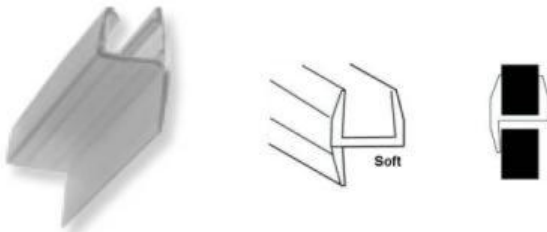

Shower Fittings

KT-SPS-101-8MM / KT-SPS-101-10MM
Plastic Seal for 8/10mm Glass

KT-SPS-102-8MM / KT-SPS-102-10MM
Plastic Seal for 8/10mm Glass

KT-SPS-103-8MM / KT-SPS-103-10MM
Plastic Seal for 8/10mm Glass

KT-SPS-104-8MM / KT-SPS-104-10MM
Plastic Seal for 8/10mm Glass

KT-SPS-105-8MM / KT-SPS-105-10MM
Side Seal with Wing 17mm for 8/10mm Glass

KT-SPS-106-8MM / KT-SPS-106-10MM
Side Seal with Wing 18mm for 8/10mm Glass