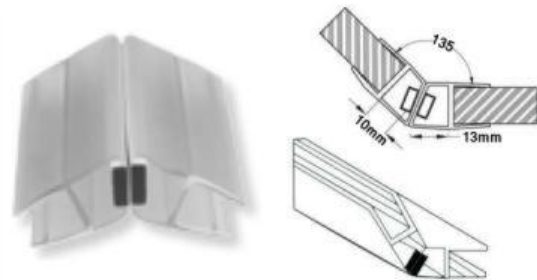

Shower Fittings

KT-SPS-101-8MM / KT-SPS-101-10MM
Plastic Seal for 8/10mm Glass

KT-SPS-102-8MM / KT-SPS-102-10MM
Plastic Seal for 8/10mm Glass

KT-SPS-103-8MM / KT-SPS-103-10MM
Plastic Seal for 8/10mm Glass

KT-SPS-104-8MM / KT-SPS-104-10MM
Plastic Seal for 8/10mm Glass

KT-SPS-105-8MM / KT-SPS-105-10MM
Side Seal with Wing 17mm for 8/10mm Glass

KT-SPS-106-8MM / KT-SPS-106-10MM
Side Seal with Wing 18mm for 8/10mm Glass

KT-SPS-107-8MM / KT-SPS-107-10MM
Anti Collision Ring for 8/10mm Glass

KT-SPS-108-8MM / KT-SPS-108-10MM
Water Dispersal Seal for 8/10mm Glass

Shower Fittings

KT-SPS-109-8MM / KT-SPS-109-10MM
Plastic Seal for Sliding Doors with Brush 8x8
For 8/10mm Glass

KT-SPS-110-8MM / KT-SPS-110-10MM
Plastic Seal for Sliding Doors with Brush 7x8
For 8/10mm Glass

KT-MPS-101-8MM / KT-MPS-101-10MM
Magnetic Plastic Seal for Sliding Glass Door at 180D
For 8/10mm Glass

KT-MPS-102-8MM / KT-MPS-102-10MM
Magnetic Plastic Seal for Sliding Glass Door at 135D
For 8/10mm Glass