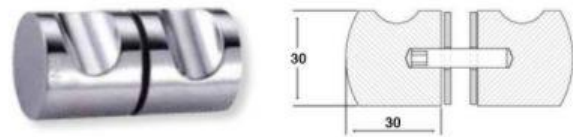

Shower Fittings

KT-SGC-201-S4 / KT-SGC-201-(04)M
Glass Panel to Wall Connector
304G Satin / 304G Mirror

KT-SGC-202-S4 / KT-SGC-202-(04)M
Glass to Glass Connector 135D
304G Satin / 304G Mirror

KT-SGC-203-S4 / KT-SGC-203-(04)M
Glass to Glass Connector 90D
304G Satin / 304G Mirror

KT-SGC-204-S4 / KT-SGC-204-(04)M
Wall to Glass Connector 90D
304G Satin / 304G Mirror

KT-SGC-205-S4-S / KT-SGC-205-(04)M
180D Glass to Glass Connector
304G Satin / 304G Mirror

KT-NOB-101(04)M
Glass Door Nob 30 x 30mm
304G Mirror