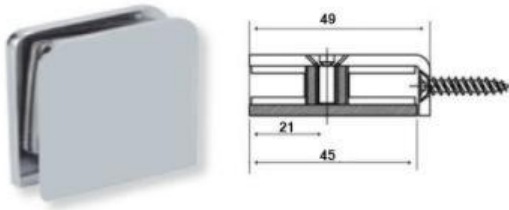

Shower Fittings

KT-SGC-201-S4 / KT-SGC-201-(04)M
Glass Panel to Wall Connector
304G Satin / 304G Mirror

KT-SGC-202-S4 / KT-SGC-202-(04)M
Glass to Glass Connector 135D
304G Satin / 304G Mirror

KT-SGC-203-S4 / KT-SGC-203-(04)M
Glass to Glass Connector 90D
304G Satin / 304G Mirror

KT-SGC-204-S4 / KT-SGC-204-(04)M
Wall to Glass Connector 90D
304G Satin / 304G Mirror

KT-SGC-205-S4-S / KT-SGC-205-(04)M
180D Glass to Glass Connector
304G Satin / 304G Mirror

KT-NOB-101(04)M
Glass Door Nob 30 x 30mm
304G Mirror