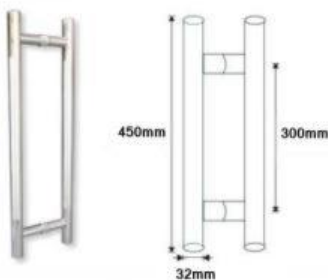

Shower Fittings

KT-SGC-201-S4 / KT-SGC-201-(04)M
Glass Panel to Wall Connector
304G Satin / 304G Mirror

KT-SGC-202-S4 / KT-SGC-202-(04)M
Glass to Glass Connector 135D
304G Satin / 304G Mirror

KT-SGC-203-S4 / KT-SGC-203-(04)M
Glass to Glass Connector 90D
304G Satin / 304G Mirror

KT-SGC-204-S4 / KT-SGC-204-(04)M
Wall to Glass Connector 90D
304G Satin / 304G Mirror

KT-SGC-205-S4-S / KT-SGC-205-(04)M
180D Glass to Glass Connector
304G Satin / 304G Mirror

KT-NOB-101(04)M
Glass Door Nob 30 x 30mm
304G Mirror

KT-NOB-102(04)M
Glass Door Nob 30 x 33mm
304G Mirror

KT-NOB-103(04)M
Glass Door Nob 30 x 35mm
304G Mirror

KT-HDH-306(04)S
Handle for Glass Door
304G Satin

KT-TDH-201(04)M
Handle/Towel Bar
304G Mirror

KT-DDH-301-(04)S
Handle for Glass Door
304G Satin