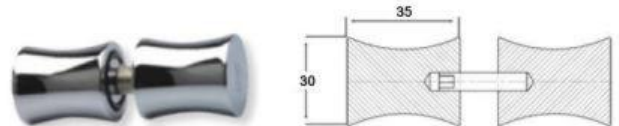

KT-NOB-103(04)M
Glass Door Nob 30 x 35mm
304G Mirror