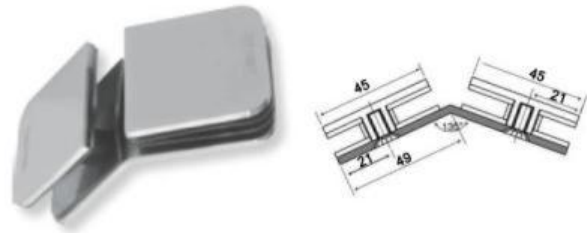

Shower Fittings

KT-SGC-201-S4 / KT-SGC-201-(04)M
Glass Panel to Wall Connector
304G Satin / 304G Mirror

KT-SGC-202-S4 / KT-SGC-202-(04)M
Glass to Glass Connector 135D
304G Satin / 304G Mirror

KT-SGC-203-S4 / KT-SGC-203-(04)M
Glass to Glass Connector 90D
304G Satin / 304G Mirror

KT-SGC-204-S4 / KT-SGC-204-(04)M
Wall to Glass Connector 90D
304G Satin / 304G Mirror

KT-SGC-205-S4-S / KT-SGC-205-(04)M
180D Glass to Glass Connector
304G Satin / 304G Mirror

KT-NOB-101(04)M
Glass Door Nob 30 x 30mm
304G Mirror