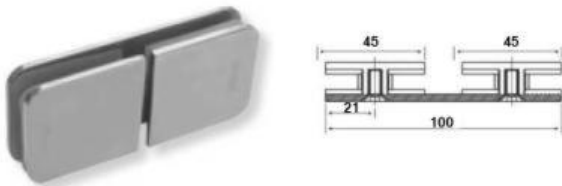

Shower Fittings

KT-SGC-201-S4 / KT-SGC-201-(04)M
Glass Panel to Wall Connector
304G Satin / 304G Mirror

KT-SGC-202-S4 / KT-SGC-202-(04)M
Glass to Glass Connector 135D
304G Satin / 304G Mirror

KT-SGC-203-S4 / KT-SGC-203-(04)M
Glass to Glass Connector 90D
304G Satin / 304G Mirror

KT-SGC-204-S4 / KT-SGC-204-(04)M
Wall to Glass Connector 90D
304G Satin / 304G Mirror

KT-SGC-205-S4-S / KT-SGC-205-(04)M
180D Glass to Glass Connector
304G Satin / 304G Mirror

KT-NOB-101(04)M
Glass Door Nob 30 x 30mm
304G Mirror