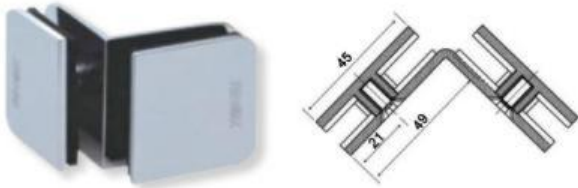

Shower Fittings

KT-SGC-201-S4 / KT-SGC-201-(04)M
Glass Panel to Wall Connector
304G Satin / 304G Mirror

KT-SGC-202-S4 / KT-SGC-202-(04)M
Glass to Glass Connector 135D
304G Satin / 304G Mirror

KT-SGC-203-S4 / KT-SGC-203-(04)M
Glass to Glass Connector 90D
304G Satin / 304G Mirror

KT-SGC-204-S4 / KT-SGC-204-(04)M
Wall to Glass Connector 90D
304G Satin / 304G Mirror

KT-SGC-205-S4-S / KT-SGC-205-(04)M
180D Glass to Glass Connector
304G Satin / 304G Mirror

KT-NOB-101(04)M
Glass Door Nob 30 x 30mm
304G Mirror