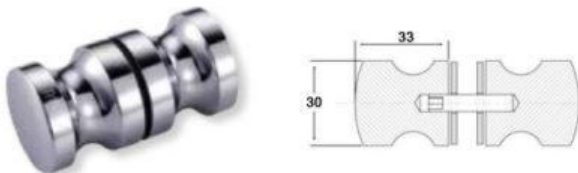

Shower Fittings

KT-SGC-201-S4 / KT-SGC-201-(04)M
Glass Panel to Wall Connector
304G Satin / 304G Mirror

KT-SGC-202-S4 / KT-SGC-202-(04)M
Glass to Glass Connector 135D
304G Satin / 304G Mirror

KT-SGC-203-S4 / KT-SGC-203-(04)M
Glass to Glass Connector 90D
304G Satin / 304G Mirror

KT-SGC-204-S4 / KT-SGC-204-(04)M
Wall to Glass Connector 90D
304G Satin / 304G Mirror

KT-SGC-205-S4-S / KT-SGC-205-(04)M
180D Glass to Glass Connector
304G Satin / 304G Mirror

KT-NOB-101(04)M
Glass Door Nob 30 x 30mm
304G Mirror