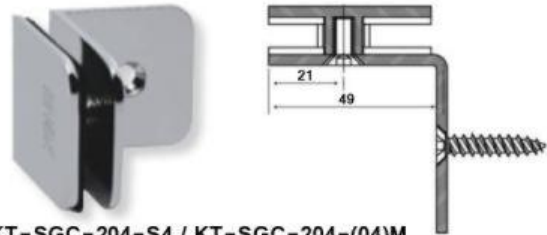

Shower Fittings

KT-SGC-201-S4 / KT-SGC-201-(04)M
Glass Panel to Wall Connector
304G Satin / 304G Mirror

KT-SGC-202-S4 / KT-SGC-202-(04)M
Glass to Glass Connector 135D
304G Satin / 304G Mirror

KT-SGC-203-S4 / KT-SGC-203-(04)M
Glass to Glass Connector 90D
304G Satin / 304G Mirror

KT-SGC-204-S4 / KT-SGC-204-(04)M
Wall to Glass Connector 90D
304G Satin / 304G Mirror

KT-SGC-205-S4-S / KT-SGC-205-(04)M
180D Glass to Glass Connector
304G Satin / 304G Mirror

KT-NOB-101(04)M
Glass Door Nob 30 x 30mm
304G Mirror