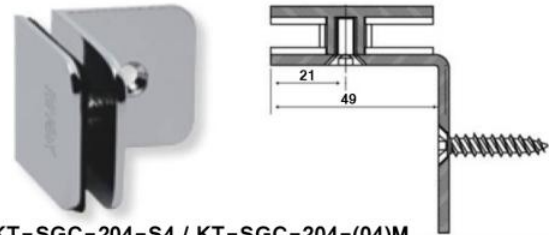

KT-SSH-101-S4 / KT-SSH-101-(04)M
 Glass to Wall Hinge
 304G Satin / 304G Mirror

KT-SSH-102-S4 / KT-SSH-102-(04)M
 Glass Door to Fixed Glass Hinge
 304G Satin / 304G Mirror

KT-SSH-103-S4 / KT-SSH-103-(04)M
 Glass Door to Fixed Glass Hinge 135D
 304G Satin / 304G Mirror

KT-SSH-104-S4 / KT-SSH-104-(04)M
 Glass Door to Fixed Glass Hinge 90D
 304G Satin / 304G Mirror

KT-SSH-105-S4 / KT-SSH-105-(04)M
 Fixed Glass to Wall Hinge 90D
 304G Satin / 304G Mirror

KT-SSH-106-S4 / KT-SSH-106-(04)M
 Glass Door to Wall Hinge
 304G Satin / 304G Mirror

KT-SGC-201-S4 / KT-SGC-201-(04)M
Glass Panel to Wall Connector
304G Satin / 304G Mirror

KT-SGC-202-S4 / KT-SGC-202-(04)M
Glass to Glass Connector 135D
304G Satin / 304G Mirror

KT-SGC-203-S4 / KT-SGC-203-(04)M
Glass to Glass Connector 90D
304G Satin / 304G Mirror