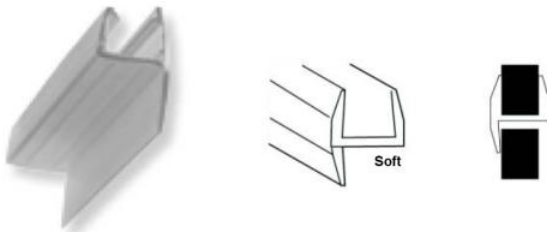

KT-SPS-103-8MM / KT-SPS-103-10MM
Plastic Seal for 8/10mm Glass