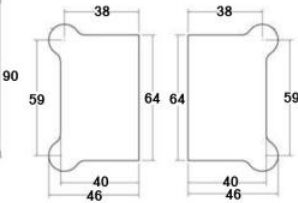

8mm-Shower-Profile
 3m Lengths - 8mm Glass
 Ali - Satin Anodised
 (Also available in 304G Mirror polish)

10mm-Shower-Profile
 3m Lengths - 10mm Glass
 Ali - Satin Anodised
 (Also available in 304G Mirror polish)

KT-SSH-101-S4 / KT-SSH-101-(04)M
 Glass to Wall Hinge
 304G Satin / 304G Mirror

KT-SSH-102-S4 / KT-SSH-102-(04)M
 Glass Door to Fixed Glass Hinge
 304G Satin / 304G Mirror

KT-SSH-103-S4 / KT-SSH-103-(04)M
 Glass Door to Fixed Glass Hinge 135D
 304G Satin / 304G Mirror