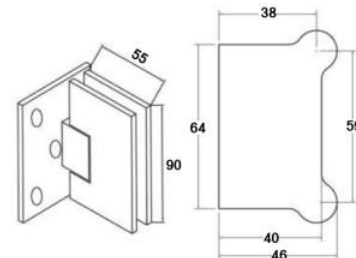

KT-SSH-106-S4 / KT-SSH-106-(04)M
Glass Door to Wall Hinge
304G Satin / 304G Mirror