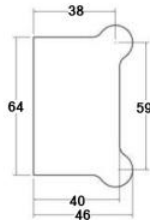

8mm-Shower-Profile
 3m Lengths - 8mm Glass
 Ali - Satin Anodised
 (Also available in 304G Mirror polish)

10mm-Shower-Profile
 3m Lengths - 10mm Glass
 Ali - Satin Anodised
 (Also available in 304G Mirror polish)

KT-SSH-101-S4 / KT-SSH-101-(04)M
 Glass to Wall Hinge
 304G Satin / 304G Mirror

KT-SSH-102-S4 / KT-SSH-102-(04)M
 Glass Door to Fixed Glass Hinge
 304G Satin / 304G Mirror

KT-SSH-103-S4 / KT-SSH-103-(04)M
 Glass Door to Fixed Glass Hinge 135D
 304G Satin / 304G Mirror