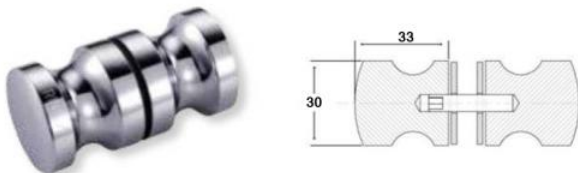

8mm-Shower-Profile
 3m Lengths - 8mm Glass
 Ali - Satin Anodised
 (Also available in 304G Mirror polish)

10mm-Shower-Profile
 3m Lengths - 10mm Glass
 Ali - Satin Anodised
 (Also available in 304G Mirror polish)

KT-SSH-104-S4 / KT-SSH-104-(04)M
 Glass Door to Fixed Glass Hinge 90D
 304G Satin / 304G Mirror

KT-SSH-105-S4 / KT-SSH-105-(04)M
 Fixed Glass to Wall Hinge 90D
 304G Satin / 304G Mirror

KT-SSH-106-S4 / KT-SSH-106-(04)M
 Glass Door to Wall Hinge
 304G Satin / 304G Mirror

KT-SGC-201-S4 / KT-SGC-201-(04)M
Glass Panel to Wall Connector
304G Satin / 304G Mirror

KT-SGC-202-S4 / KT-SGC-202-(04)M
Glass to Glass Connector 135D
304G Satin / 304G Mirror

KT-SGC-203-S4 / KT-SGC-203-(04)M
Glass to Glass Connector 90D
304G Satin / 304G Mirror

KT-SGC-204-S4 / KT-SGC-204-(04)M
Wall to Glass Connector 90D
304G Satin / 304G Mirror

KT-SGC-205-S4-S / KT-SGC-205-(04)M
180D Glass to Glass Connector
304G Satin / 304G Mirror

KT-NOB-101(04)M
Glass Door Nob 30 x 30mm
304G Mirror