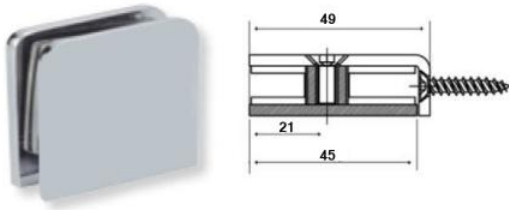

KT-SSH-101-S4 / KT-SSH-101-(04)M
 Glass to Wall Hinge
 304G Satin / 304G Mirror

KT-SSH-102-S4 / KT-SSH-102-(04)M
 Glass Door to Fixed Glass Hinge
 304G Satin / 304G Mirror

KT-SSH-103-S4 / KT-SSH-103-(04)M
 Glass Door to Fixed Glass Hinge 135D
 304G Satin / 304G Mirror

KT-SSH-104-S4 / KT-SSH-104-(04)M
 Glass Door to Fixed Glass Hinge 90D
 304G Satin / 304G Mirror

KT-SSH-105-S4 / KT-SSH-105-(04)M
 Fixed Glass to Wall Hinge 90D
 304G Satin / 304G Mirror

KT-SSH-106-S4 / KT-SSH-106-(04)M
 Glass Door to Wall Hinge
 304G Satin / 304G Mirror