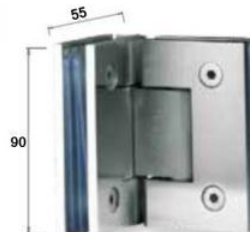

8mm-Shower-Profile
 3m Lengths - 8mm Glass
 Ali - Satin Anodised
 (Also available in 304G Mirror polish)

10mm-Shower-Profile
 3m Lengths - 10mm Glass
 Ali - Satin Anodised
 (Also available in 304G Mirror polish)

KT-SSH-101-S4 / KT-SSH-101-(04)M
 Glass to Wall Hinge
 304G Satin / 304G Mirror

KT-SSH-102-S4 / KT-SSH-102-(04)M
 Glass Door to Fixed Glass Hinge
 304G Satin / 304G Mirror

KT-SSH-103-S4 / KT-SSH-103-(04)M
 Glass Door to Fixed Glass Hinge 135D
 304G Satin / 304G Mirror