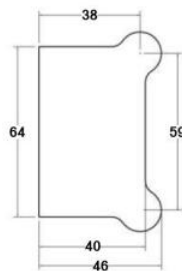

8mm-Shower-Profile
 3m Lengths - 8mm Glass
 Ali - Satin Anodised
 (Also available in 304G Mirror polish)

10mm-Shower-Profile
 3m Lengths - 10mm Glass
 Ali - Satin Anodised
 (Also available in 304G Mirror polish)

KT-SSH-101-S4 / KT-SSH-101-(04)M
 Glass to Wall Hinge
 304G Satin / 304G Mirror

KT-SSH-102-S4 / KT-SSH-102-(04)M
 Glass Door to Fixed Glass Hinge
 304G Satin / 304G Mirror

KT-SSH-103-S4 / KT-SSH-103-(04)M
 Glass Door to Fixed Glass Hinge 135D
 304G Satin / 304G Mirror

KT-SSH-104-S4 / KT-SSH-104-(04)M
 Glass Door to Fixed Glass Hinge 90D
 304G Satin / 304G Mirror

KT-SSH-105-S4 / KT-SSH-105-(04)M
 Fixed Glass to Wall Hinge 90D
 304G Satin / 304G Mirror

KT-SSH-106-S4 / KT-SSH-106-(04)M
 Glass Door to Wall Hinge
 304G Satin / 304G Mirror

KT-SGC-201-S4 / KT-SGC-201-(04)M
Glass Panel to Wall Connector
304G Satin / 304G Mirror

KT-SGC-202-S4 / KT-SGC-202-(04)M
Glass to Glass Connector 135D
304G Satin / 304G Mirror

KT-SGC-203-S4 / KT-SGC-203-(04)M
Glass to Glass Connector 90D
304G Satin / 304G Mirror