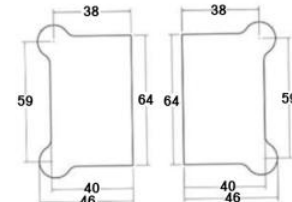

8mm-Shower-Profile
 3m Lengths - 8mm Glass
 Ali - Satin Anodised
 (Also available in 304G Mirror polish)

10mm-Shower-Profile
 3m Lengths - 10mm Glass
 Ali - Satin Anodised
 (Also available in 304G Mirror polish)

KT-SSH-101-S4 / KT-SSH-101-(04)M
 Glass to Wall Hinge
 304G Satin / 304G Mirror

KT-SSH-102-S4 / KT-SSH-102-(04)M
 Glass Door to Fixed Glass Hinge
 304G Satin / 304G Mirror

KT-SSH-103-S4 / KT-SSH-103-(04)M
 Glass Door to Fixed Glass Hinge 135D
 304G Satin / 304G Mirror