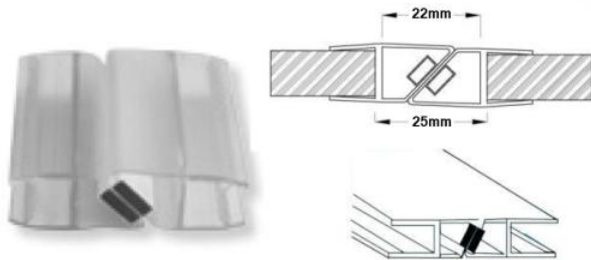

KT-SPS-105-8MM / KT-SPS-105-10MM
Side Seal with Wing 17mm for 8/10mm Glass

KT-SPS-106-8MM / KT-SPS-106-10MM
Side Seal with Wing 18mm for 8/10mm Glass

KT-SPS-107-8MM / KT-SPS-107-10MM
Anti Collision Ring for 8/10mm Glass

KT-SPS-108-8MM / KT-SPS-108-10MM
Water Dispersal Seal for 8/10mm Glass

KT-SPS-109-8MM / KT-SPS-109-10MM
 Plastic Seal for Sliding Doors with Brush 8x8
 For 8/10mm Glass

KT-SPS-110-8MM / KT-SPS-110-10MM
 Plastic Seal for Sliding Doors with Brush 7x8
 For 8/10mm Glass