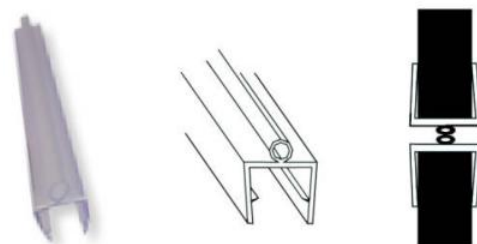

KT-SPS-101-8MM / KT-SPS-101-10MM
Plastic Seal for 8/10mm Glass

KT-SPS-102-8MM / KT-SPS-102-10MM
Plastic Seal for 8/10mm Glass

KT-SPS-103-8MM / KT-SPS-103-10MM
Plastic Seal for 8/10mm Glass

KT-SPS-104-8MM / KT-SPS-104-10MM
Plastic Seal for 8/10mm Glass

KT-SPS-105-8MM / KT-SPS-105-10MM
Side Seal with Wing 17mm for 8/10mm Glass

KT-SPS-106-8MM / KT-SPS-106-10MM
Side Seal with Wing 18mm for 8/10mm Glass

KT-SPS-107-8MM / KT-SPS-107-10MM
Anti Collision Ring for 8/10mm Glass