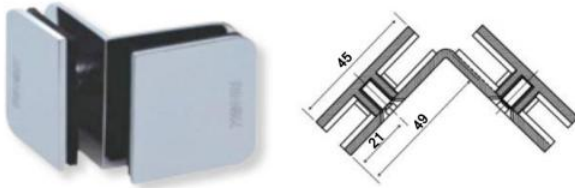

KT-SSH-101-S4 / KT-SSH-101-(04)M
 Glass to Wall Hinge
 304G Satin / 304G Mirror

KT-SSH-102-S4 / KT-SSH-102-(04)M
 Glass Door to Fixed Glass Hinge
 304G Satin / 304G Mirror

KT-SSH-103-S4 / KT-SSH-103-(04)M
 Glass Door to Fixed Glass Hinge 135D
 304G Satin / 304G Mirror

KT-SSH-104-S4 / KT-SSH-104-(04)M
 Glass Door to Fixed Glass Hinge 90D
 304G Satin / 304G Mirror

KT-SSH-105-S4 / KT-SSH-105-(04)M
 Fixed Glass to Wall Hinge 90D
 304G Satin / 304G Mirror

KT-SSH-106-S4 / KT-SSH-106-(04)M
 Glass Door to Wall Hinge
 304G Satin / 304G Mirror

KT-SGC-201-S4 / KT-SGC-201-(04)M
Glass Panel to Wall Connector
304G Satin / 304G Mirror

KT-SGC-202-S4 / KT-SGC-202-(04)M
Glass to Glass Connector 135D
304G Satin / 304G Mirror

KT-SGC-203-S4 / KT-SGC-203-(04)M
Glass to Glass Connector 90D
304G Satin / 304G Mirror