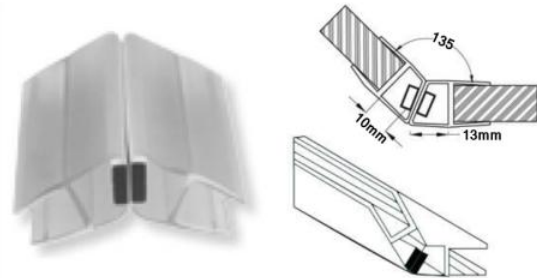

KT-SPS-105-8MM / KT-SPS-105-10MM
Side Seal with Wing 17mm for 8/10mm Glass

KT-SPS-106-8MM / KT-SPS-106-10MM
Side Seal with Wing 18mm for 8/10mm Glass

KT-SPS-107-8MM / KT-SPS-107-10MM
Anti Collision Ring for 8/10mm Glass

KT-SPS-108-8MM / KT-SPS-108-10MM
Water Dispersal Seal for 8/10mm Glass

KT-SPS-109-8MM / KT-SPS-109-10MM
 Plastic Seal for Sliding Doors with Brush 8x8
 For 8/10mm Glass

KT-SPS-110-8MM / KT-SPS-110-10MM
 Plastic Seal for Sliding Doors with Brush 7x8
 For 8/10mm Glass

KT-MPS-101-8MM / KT-MPS-101-10MM
 Magnetic Plastic Seal for Sliding Glass Door at 180D
 For 8/10mm Glass

KT-MPS-102-8MM / KT-MPS-102-10MM
 Magnetic Plastic Seal for Sliding Glass Door at 135D
 For 8/10mm Glass