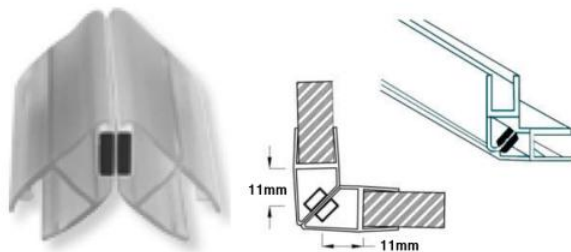

KT-SPS-105-8MM / KT-SPS-105-10MM
Side Seal with Wing 17mm for 8/10mm Glass

KT-SPS-106-8MM / KT-SPS-106-10MM
Side Seal with Wing 18mm for 8/10mm Glass

KT-SPS-107-8MM / KT-SPS-107-10MM
Anti Collision Ring for 8/10mm Glass

KT-SPS-108-8MM / KT-SPS-108-10MM
Water Dispersal Seal for 8/10mm Glass

KT-SPS-109-8MM / KT-SPS-109-10MM
 Plastic Seal for Sliding Doors with Brush 8x8
 For 8/10mm Glass

KT-SPS-110-8MM / KT-SPS-110-10MM
 Plastic Seal for Sliding Doors with Brush 7x8
 For 8/10mm Glass

KT-MPS-101-8MM / KT-MPS-101-10MM
 Magnetic Plastic Seal for Sliding Glass Door at 180D
 For 8/10mm Glass

KT-MPS-102-8MM / KT-MPS-102-10MM
 Magnetic Plastic Seal for Sliding Glass Door at 135D
 For 8/10mm Glass