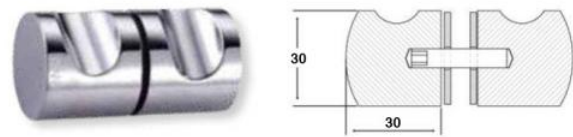

KT-SSH-104-S4 / KT-SSH-104-(04)M
 Glass Door to Fixed Glass Hinge 90D
 304G Satin / 304G Mirror

KT-SSH-105-S4 / KT-SSH-105-(04)M
 Fixed Glass to Wall Hinge 90D
 304G Satin / 304G Mirror

KT-SSH-106-S4 / KT-SSH-106-(04)M
 Glass Door to Wall Hinge
 304G Satin / 304G Mirror

KT-SGC-201-S4 / KT-SGC-201-(04)M
Glass Panel to Wall Connector
304G Satin / 304G Mirror

KT-SGC-202-S4 / KT-SGC-202-(04)M
Glass to Glass Connector 135D
304G Satin / 304G Mirror

KT-SGC-203-S4 / KT-SGC-203-(04)M
Glass to Glass Connector 90D
304G Satin / 304G Mirror

KT-SGC-204-S4 / KT-SGC-204-(04)M
Wall to Glass Connector 90D
304G Satin / 304G Mirror

KT-SGC-205-S4-S / KT-SGC-205-(04)M
180D Glass to Glass Connector
304G Satin / 304G Mirror

KT-NOB-101(04)M
Glass Door Nob 30 x 30mm
304G Mirror