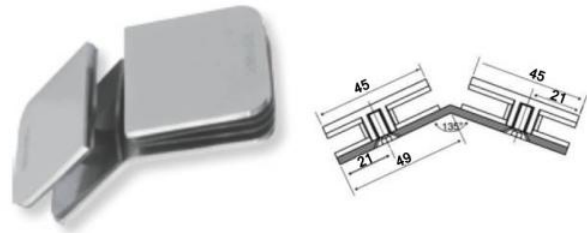

8mm-Shower-Profile
 3m Lengths - 8mm Glass
 Ali - Satin Anodised
 (Also available in 304G Mirror polish)

10mm-Shower-Profile
 3m Lengths - 10mm Glass
 Ali - Satin Anodised
 (Also available in 304G Mirror polish)

KT-SSH-101-S4 / KT-SSH-101-(04)M
 Glass to Wall Hinge
 304G Satin / 304G Mirror

KT-SSH-102-S4 / KT-SSH-102-(04)M
 Glass Door to Fixed Glass Hinge
 304G Satin / 304G Mirror

KT-SSH-103-S4 / KT-SSH-103-(04)M
 Glass Door to Fixed Glass Hinge 135D
 304G Satin / 304G Mirror

KT-SSH-104-S4 / KT-SSH-104-(04)M
 Glass Door to Fixed Glass Hinge 90D
 304G Satin / 304G Mirror

KT-SSH-105-S4 / KT-SSH-105-(04)M
 Fixed Glass to Wall Hinge 90D
 304G Satin / 304G Mirror

KT-SSH-106-S4 / KT-SSH-106-(04)M
 Glass Door to Wall Hinge
 304G Satin / 304G Mirror

KT-SGC-201-S4 / KT-SGC-201-(04)M
Glass Panel to Wall Connector
304G Satin / 304G Mirror

KT-SGC-202-S4 / KT-SGC-202-(04)M
Glass to Glass Connector 135D
304G Satin / 304G Mirror

KT-SGC-203-S4 / KT-SGC-203-(04)M
Glass to Glass Connector 90D
304G Satin / 304G Mirror