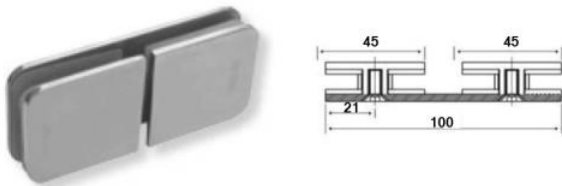

KT-SGC-205-S4-S / KT-SGC-205-(04)M
180D Glass to Glass Connector
304G Satin / 304G Mirror