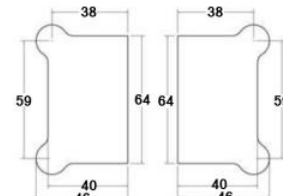

8mm-Shower-Profile
 3m Lengths - 8mm Glass
 Ali - Satin Anodised
 (Also available in 304G Mirror polish)

10mm-Shower-Profile
 3m Lengths - 10mm Glass
 Ali - Satin Anodised
 (Also available in 304G Mirror polish)

KT-SSH-101-S4 / KT-SSH-101-(04)M
 Glass to Wall Hinge
 304G Satin / 304G Mirror

KT-SSH-102-S4 / KT-SSH-102-(04)M
 Glass Door to Fixed Glass Hinge
 304G Satin / 304G Mirror

KT-SSH-103-S4 / KT-SSH-103-(04)M
 Glass Door to Fixed Glass Hinge 135D
 304G Satin / 304G Mirror