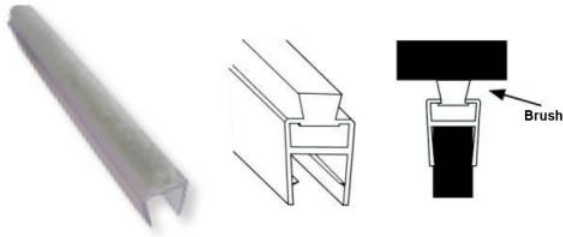

KT-SPS-105-8MM / KT-SPS-105-10MM
Side Seal with Wing 17mm for 8/10mm Glass

KT-SPS-106-8MM / KT-SPS-106-10MM
Side Seal with Wing 18mm for 8/10mm Glass

KT-SPS-107-8MM / KT-SPS-107-10MM
Anti Collision Ring for 8/10mm Glass

KT-SPS-108-8MM / KT-SPS-108-10MM
Water Dispersal Seal for 8/10mm Glass

KT-SPS-109-8MM / KT-SPS-109-10MM
 Plastic Seal for Sliding Doors with Brush 8x8
 For 8/10mm Glass

KT-SPS-110-8MM / KT-SPS-110-10MM
 Plastic Seal for Sliding Doors with Brush 7x8
 For 8/10mm Glass