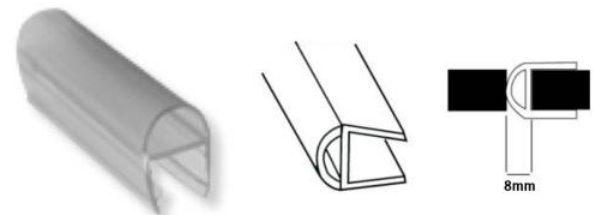

KT-NOB-102(04)M
Glass Door Nob 30 x 33mm
304G Mirror

KT-NOB-103(04)M
Glass Door Nob 30 x 35mm
304G Mirror

KT-HDH-306(04)S
Handle for Glass Door
304G Satin

KT-TDH-201(04)M
Handle/Towel Bar
304G Mirror

KT-DDH-301-(04)S
Handle for Glass Door
304G Satin

KT-SPS-101-8MM / KT-SPS-101-10MM
Plastic Seal for 8/10mm Glass

KT-SPS-102-8MM / KT-SPS-102-10MM
Plastic Seal for 8/10mm Glass

KT-SPS-103-8MM / KT-SPS-103-10MM
Plastic Seal for 8/10mm Glass

KT-SPS-104-8MM / KT-SPS-104-10MM
Plastic Seal for 8/10mm Glass