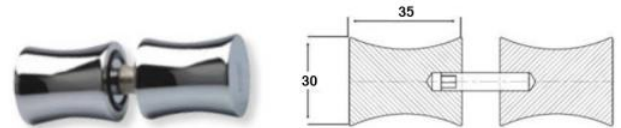

KT-NOB-103(04)M
Glass Door Nob 30 x 35mm
304G Mirror