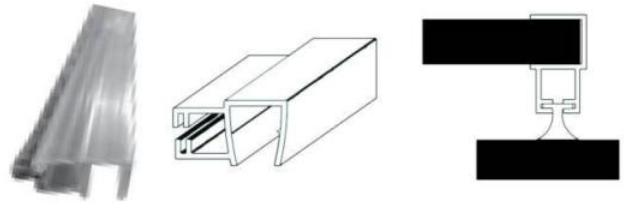

KT-SPS-108-8MM / KT-SPS-108-10MM
Water Dispersal Seal for 8/10mm Glass

KT-SPS-110-8MM / KT-SPS-110-10MM
Plastic Seal for Sliding Doors with Brush 7x8
For 8/10mm Glass