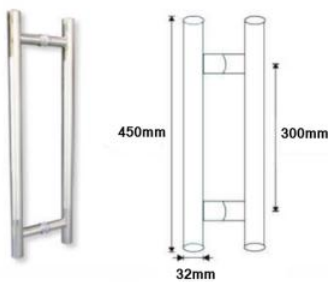

8mm-Shower-Profile
 3m Lengths - 8mm Glass
 Ali - Satin Anodised
 (Also available in 304G Mirror polish)

10mm-Shower-Profile
 3m Lengths - 10mm Glass
 Ali - Satin Anodised
 (Also available in 304G Mirror polish)

KT-SSH-104-S4 / KT-SSH-104-(04)M
 Glass Door to Fixed Glass Hinge 90D
 304G Satin / 304G Mirror

KT-SSH-105-S4 / KT-SSH-105-(04)M
 Fixed Glass to Wall Hinge 90D
 304G Satin / 304G Mirror

KT-SSH-106-S4 / KT-SSH-106-(04)M
 Glass Door to Wall Hinge
 304G Satin / 304G Mirror

KT-SGC-204-S4 / KT-SGC-204-(04)M
Wall to Glass Connector 90D
304G Satin / 304G Mirror

KT-SGC-205-S4-S / KT-SGC-205-(04)M
180D Glass to Glass Connector
304G Satin / 304G Mirror

KT-NOB-101(04)M
Glass Door Nob 30 x 30mm
304G Mirror

KT-NOB-102(04)M
Glass Door Nob 30 x 33mm
304G Mirror

KT-NOB-103(04)M
Glass Door Nob 30 x 35mm
304G Mirror

KT-HDH-306(04)S
Handle for Glass Door
304G Satin

KT-TDH-201(04)M
Handle/Towel Bar
304G Mirror

KT-DDH-301-(04)S
Handle for Glass Door
304G Satin