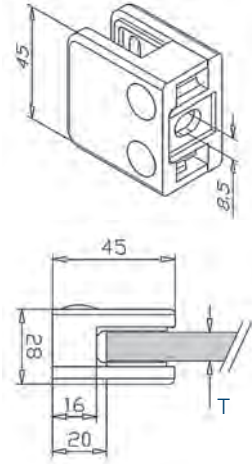

Glass clip model 00 - Flat **S**

Zamac Crude		
00.ZN.000.00	4	

Glass clip model 00 - Tube **S**

Zamac Crude			Ø
00.ZN.042.00	4		42,4

Rubbers model 00

Rubbers Model 00			Glass
6760.00.0600	8		6 mm
6760.00.0676	8		6,76 mm (3-0,76-3)
6760.00.0800	8		8 mm

Glass clip model 01 - Flat **S**

304 Indoor satin		
01.A2.000.01	4	
316 Outdoor satin		
01.A4.000.01	4	
Zamac Stainless look		
01.ZN.000.01	4	

Glass clip model 01 - Tube **S**

304 Indoor satin			Ø
01.A2.042.01	4		42,4
316 Outdoor satin			Ø
01.A4.042.01	4		33,7
316 Outdoor Mirror			Ø
01.A4.042.01#	4		42,4
Zamac Stainless look			Ø
01.ZN.042.01	4		42,4

Glass clip model 01 - Flat **S**

Zamac Crude		
01.ZN.000.00	4	

Glass clip model 01 - Tube **S**

Zamac Crude			Ø
01.ZN.042.00	4		42,4

Rubbers model 01

Rubbers Model 01		Glass
6760.01.0600	8	6 mm
6760.01.0676	8	6,76 mm (3-0,76-3)
6760.01.0800	8	8 mm
6760.01.0876	8	8,76 mm (4-0,76-4)
6760.01.0952	8	9,52 mm (4-1,52-4)
6760.01.1000	8	10 mm