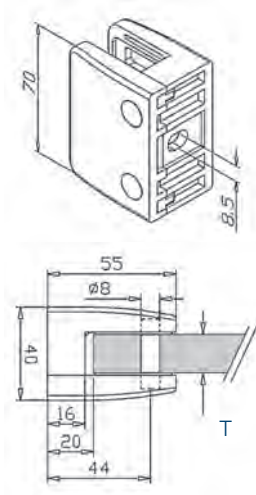

Rubbers
Model 02

		Glass
6760.02.0600	8	6 mm
6760.02.0676	8	6,76 mm (3-0,76-3)
6760.02.0800	8	8 mm
6760.02.0876	8	8,76 mm (4-0,76-4)
6760.02.0952	8	9,52 mm (4-1,52-4)
6760.02.1000	8	10 mm

standard in packing model 02

Glass clip model 04 - Flat **S**

304 Indoor satin		
04.A2.000.01	4	
316 Outdoor satin		
04.A4.000.01	4	
Zamac Stainless look		
04.ZN.000.01	4	

Glass clip model 04 - Tube **S**

304 Indoor satin			Ø
04.A2.048.01	4		48,3
316 Outdoor satin			Ø
03.A4.048.01	4		48,3
Zamac Stainless look			Ø
04.ZN.048.01	4		48,3