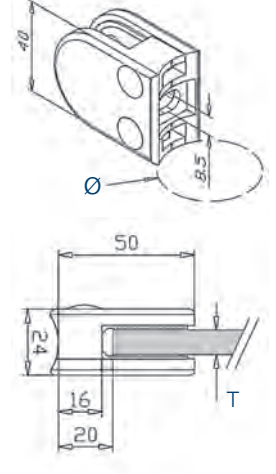

Glass clip model 00 - Flat **S**

304 Indoor satin		
00.A2.000.01	4	
316 Outdoor satin		
00.A4.000.01	4	
Zamac Stainless look		
00.ZN.000.01	4	

Glass clip model 00 - Tube **S**

304 Indoor satin			Ø
00.A2.033.01	4		33,7
00.A2.042.01	4		42,4
316 Outdoor satin			Ø
00.A4.033.01	4		33,7
00.A4.042.01	4		42,4
Zamac Stainless look			Ø
00.ZN.042.01	4		42,4

Glass clip model 00 - Flat **S**

Zamac Crude		
00.ZN.000.00	4	

Glass clip model 00 - Tube **S**

Zamac Crude			Ø
00.ZN.042.00	4		42,4

Rubbers model 00

Rubbers Model 00			Glass
6760.00.0600	8		6 mm
6760.00.0676	8		6,76 mm (3-0,76-3)
6760.00.0800	8		8 mm

Glass clip model 01 - Flat **S**

304 Indoor satin		
01.A2.000.01	4	
316 Outdoor satin		
01.A4.000.01	4	
Zamac Stainless look		
01.ZN.000.01	4	

Glass clip model 01 - Tube **S**

304 Indoor satin			Ø
01.A2.042.01	4		42,4
316 Outdoor satin			Ø
01.A4.042.01	4		33,7
316 Outdoor Mirror			Ø
01.A4.042.01#	4		42,4
Zamac Stainless look			Ø
01.ZN.042.01	4		42,4