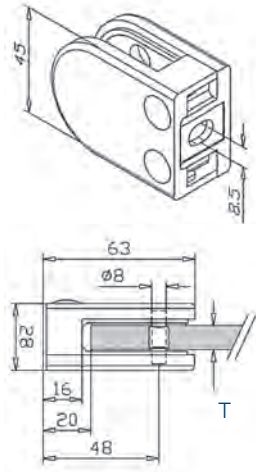

Glass clip model 05 - Flat **S**

304 Indoor
satin

05.A2.000.01 4

316 Outdoor
satin

05.A4.000.01 4

Zamac
Stainless look

05.ZN.000.01 4