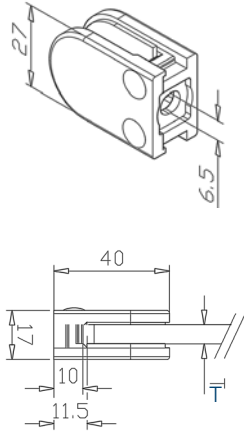

Glass clip model 07 - Flat **S**

304 Indoor satin	
07.A2.000.01	4
316 Outdoor satin	
07.A4.000.01	4
Zamac Stainless look	
07.ZN.000.01	4