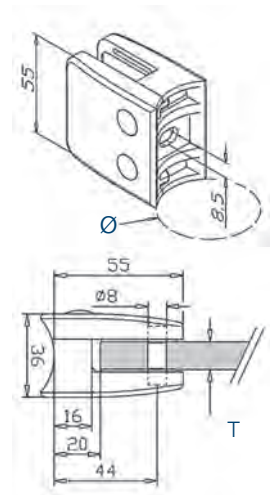

Glass clip model 06 - Tube **S**

304 Indoor satin			Ø
06.A2.042.01	4		42,4
06.A2.048.01	4		48,3
316 Outdoor satin			Ø
06.A4.042.01	4		42,4
06.A4.048.01	4		48,3
316 Outdoor Mirror			Ø
06.A4.042.01#	4		42,4
06.A4.048.01#	4		48,3
Zamac Stainless look			Ø
06.ZN.042.01	4		42,4
06.ZN.048.01	4		48,3