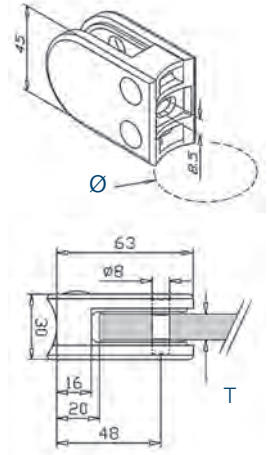

Glass clip model 05 - Tube **S**

304 Indoor
satin

Part Number	Quantity	Ø
05.A2.042.01	4	42,4
05.A2.048.01	4	48,3

316 Outdoor
satin

Part Number	Quantity	Ø
05.A4.042.01	4	42,4
05.A4.048.01	4	48,3

Zamac
Stainless look