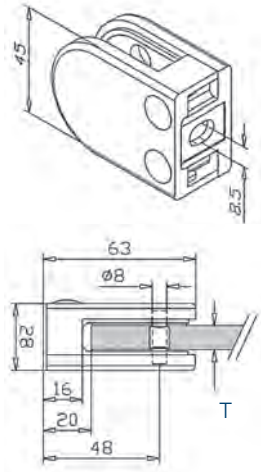

Glass clip model 02 - Flat **S**

304 Indoor
satin

02.A2.000.01 4

316 Outdoor
satin

02.A4.000.01 4

Zamac
Stainless look

02.ZN.000.01 4