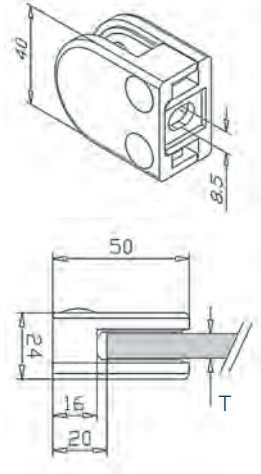

Glass clip model 00 - Flat **S**

304 Indoor satin		
00.A2.000.01	4	
316 Outdoor satin		
00.A4.000.01	4	
Zamac Stainless look		
00.ZN.000.01	4	

Glass clip model 00 - Tube **S**

304 Indoor satin			Ø
00.A2.033.01	4		33,7
00.A2.042.01	4		42,4
316 Outdoor satin			Ø
00.A4.033.01	4		33,7
00.A4.042.01	4		42,4
Zamac Stainless look			Ø
00.ZN.042.01	4		42,4

Glass clip model 00 - Flat **S**

Zamac Crude		
00.ZN.000.00	4	

Glass clip model 00 - Tube **S**

Zamac Crude			Ø
00.ZN.042.00	4		42,4

Rubbers model 00

Rubbers Model 00			Glass
6760.00.0600	8		6 mm
6760.00.0676	8		6,76 mm (3-0,76-3)
6760.00.0800	8		8 mm

Glass clip model 01 - Flat **S**

Zamac Crude		
01.ZN.000.00	4	

Glass clip model 01 - Tube **S**

Zamac Crude			Ø
01.ZN.042.00	4		42,4

Rubbers model 01

Rubbers Model 01		Glass
6760.01.0600	8	6 mm
6760.01.0676	8	6,76 mm (3-0,76-3)
6760.01.0800	8	8 mm
6760.01.0876	8	8,76 mm (4-0,76-4)
6760.01.0952	8	9,52 mm (4-1,52-4)
6760.01.1000	8	10 mm