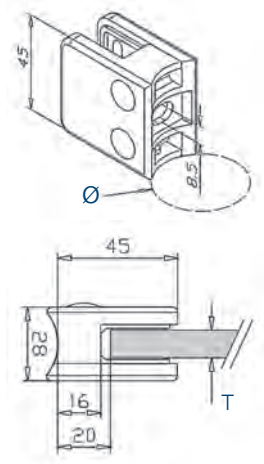

Glass clip model 00 - Flat **S**

304 Indoor satin		
00.A2.000.01	4	
316 Outdoor satin		
00.A4.000.01	4	
Zamac Stainless look		
00.ZN.000.01	4	

Glass clip model 00 - Tube **S**

304 Indoor satin			Ø
00.A2.033.01	4		33,7
00.A2.042.01	4		42,4
316 Outdoor satin			Ø
00.A4.033.01	4		33,7
00.A4.042.01	4		42,4
Zamac Stainless look			Ø
00.ZN.042.01	4		42,4

Glass clip model 00 - Flat **S**

Zamac Crude		
00.ZN.000.00	4	

Glass clip model 00 - Tube **S**

Zamac Crude			Ø
00.ZN.042.00	4		42,4

Rubbers model 00

Rubbers Model 00			Glass
6760.00.0600	8		6 mm
6760.00.0676	8		6,76 mm (3-0,76-3)
6760.00.0800	8		8 mm

Glass clip model 01 - Flat **S**

304 Indoor satin		
01.A2.000.01	4	
316 Outdoor satin		
01.A4.000.01	4	
Zamac Stainless look		
01.ZN.000.01	4	

Glass clip model 01 - Tube **S**

304 Indoor satin			Ø
01.A2.042.01	4		42,4
316 Outdoor satin			Ø
01.A4.042.01	4		33,7
316 Outdoor Mirror			Ø
01.A4.042.01#	4		42,4
Zamac Stainless look			Ø
01.ZN.042.01	4		42,4

Glass clip model 01 - Flat **S**

Zamac Crude		
01.ZN.000.00	4	

Glass clip model 01 - Tube **S**

Zamac Crude			Ø
01.ZN.042.00	4		42,4

Rubbers model 01

Rubbers Model 01		Glass
6760.01.0600	8	6 mm
6760.01.0676	8	6,76 mm (3-0,76-3)
6760.01.0800	8	8 mm
6760.01.0876	8	8,76 mm (4-0,76-4)
6760.01.0952	8	9,52 mm (4-1,52-4)
6760.01.1000	8	10 mm