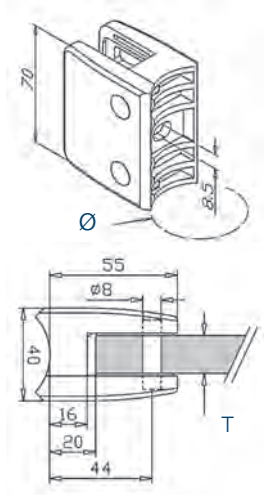

Rubbers
Model 02

		Glass
6760.02.0600	8	6 mm
6760.02.0676	8	6,76 mm (3-0,76-3)
6760.02.0800	8	8 mm
6760.02.0876	8	8,76 mm (4-0,76-4)
6760.02.0952	8	9,52 mm (4-1,52-4)
6760.02.1000	8	10 mm

standard in packing model 02

Glass clip model 04 - Flat **S**

304 Indoor satin		
04.A2.000.01	4	
316 Outdoor satin		
04.A4.000.01	4	
Zamac Stainless look		
04.ZN.000.01	4	

Glass clip model 04 - Tube **S**

304 Indoor satin			Ø
04.A2.048.01	4		48,3
316 Outdoor satin			Ø
03.A4.048.01	4		48,3
Zamac Stainless look			Ø
04.ZN.048.01	4		48,3