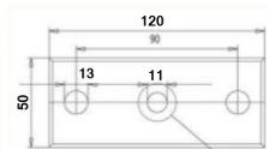

RON1008-50K
50mm Plate 10.5mm CSK
304/316

RON1008-60K
60mm Plate 10.5mm CSK
304/316

RON1005-50-K
50mm Plate 16.5mm Recess
304

RON1005-60K
60mm Plate 16.5mm Recess
304/316

RON1001K-100-M10
M10 x 100 x 2 Holes
304/316

RON1001K-120-M10
M10 x 120 x 2 Holes
304/316

RON1001K-100-M16 - M16 x 100 x 2 Holes
RON1001K-120-M16 - M16 x 120 x 2 Holes
304/316

RON1004K
70 x 6mm Plate
2 x 8.5mm Holes
304/316

Countersunk Holes

RON1004-3HOLE
70 x 6mm Plate
2 x 8.5mm Holes
304/316

RON1002K-100-M10 - M10 x 100 x 3 Holes
RON1002K-120-M10 - M10 x 120 x 3 Holes
304/316

RON1002K-100-M16 - M16 x 100 x 3 Holes
RON1002K-120-M16 - M16 x 120 x 3 Holes
304/316

RON1003-120-M16
12 22 02 - 120mm Wall Plate
304/316

RON1007K
M10 - 120 x 50mm / M16 - 140 x 60mm
304/316