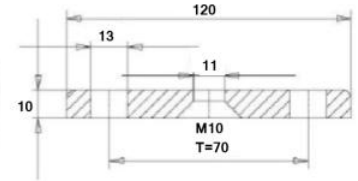

RON1008-50K
50mm Plate 10.5mm CSK
304/316

RON1008-60K
60mm Plate 10.5mm CSK
304/316

RON1005-50-K
50mm Plate 16.5mm Recess
304

RON1005-60K
60mm Plate 16.5mm Recess
304/316

RON1001K-100-M10
M10 x 100 x 2 Holes
304/316

RON1001K-120-M10
M10 x 120 x 2 Holes
304/316

RON1001K-100-M16 - M16 x 100 x 2 Holes
RON1001K-120-M16 - M16 x 120 x 2 Holes
304/316

RON1004K
70 x 6mm Plate
2 x 8.5mm Holes
304/316

Countersunk Holes

RON1004-3HOLE
70 x 6mm Plate
2 x 8.5mm Holes
304/316

RON1002K-100-M10 - M10 x 100 x 3 Holes
RON1002K-120-M10 - M10 x 120 x 3 Holes
304/316

RON1002K-100-M16 - M16 x 100 x 3 Holes
RON1002K-120-M16 - M16 x 120 x 3 Holes
304/316

RON1003-120-M16
12 22 02 - 120mm Wall Plate
304/316

RON1007K
M10 - 120 x 50mm / M16 - 140 x 60mm
304/316