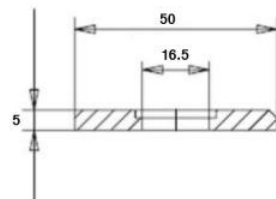

RON1008-50K
50mm Plate 10.5mm CSK
304/316

RON1008-60K
60mm Plate 10.5mm CSK
304/316

RON1005-50-K
50mm Plate 16.5mm Recess
304

RON1005-60K
60mm Plate 16.5mm Recess
304/316

RON1001K-100-M10
M10 x 100 x 2 Holes
304/316

RON1001K-120-M10
M10 x 120 x 2 Holes
304/316

RON1001K-100-M16 - M16 x 100 x 2 Holes
RON1001K-120-M16 - M16 x 120 x 2 Holes
304/316

RON1004K
70 x 6mm Plate
2 x 8.5mm Holes
304/316

Countersunk Holes

RON1004-3HOLE
70 x 6mm Plate
2 x 8.5mm Holes
304/316

RON1002K-100-M10 - M10 x 100 x 3 Holes
RON1002K-120-M10 - M10 x 120 x 3 Holes
304/316

RON1002K-100-M16 - M16 x 100 x 3 Holes
RON1002K-120-M16 - M16 x 120 x 3 Holes
304/316

RON1003-120-M16
12 22 02 - 120mm Wall Plate
304/316

RON1007K
M10 - 120 x 50mm / M16 - 140 x 60mm
304/316