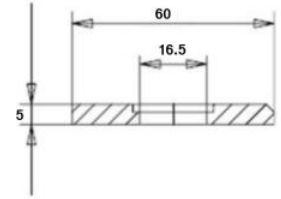

RON1008-50K
50mm Plate 10.5mm CSK
304/316

RON1008-60K
60mm Plate 10.5mm CSK
304/316

RON1005-50-K
50mm Plate 16.5mm Recess
304

RON1005-60K
60mm Plate 16.5mm Recess
304/316

RON1001K-100-M10
M10 x 100 x 2 Holes
304/316

RON1001K-120-M10
M10 x 120 x 2 Holes
304/316

RON1001K-100-M16 - M16 x 100 x 2 Holes
RON1001K-120-M16 - M16 x 120 x 2 Holes
304/316

RON1004K
70 x 6mm Plate
2 x 8.5mm Holes
304/316

Countersunk Holes

RON1004-3HOLE
70 x 6mm Plate
2 x 8.5mm Holes
304/316

RON1002K-100-M10 - M10 x 100 x 3 Holes
RON1002K-120-M10 - M10 x 120 x 3 Holes
304/316

RON1002K-100-M16 - M16 x 100 x 3 Holes
RON1002K-120-M16 - M16 x 120 x 3 Holes
304/316

RON1003-120-M16
12 22 02 - 120mm Wall Plate
304/316

RON1007K
M10 - 120 x 50mm / M16 - 140 x 60mm
304/316