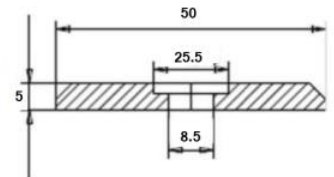

RON1006-50-12.5K
8.5mm Hole 12.5mm Recess
304/316

RON1006-50-14.5K
8.5mm Hole 14.5mm Recess
304/316

RON1006-50-18.5K
8.5mm Hole and 18.5mm Recess
304/316

RON1006-50-25.5K
8.5mm Hole and 25.5mm Recess
304/316

RON1008-50K
50mm Plate 10.5mm CSK
304/316

RON1008-60K
60mm Plate 10.5mm CSK
304/316

RON1005-50-K
50mm Plate 16.5mm Recess
304

RON1005-60K
60mm Plate 16.5mm Recess
304/316

RON1001K-100-M10
M10 x 100 x 2 Holes
304/316

RON1001K-120-M10
M10 x 120 x 2 Holes
304/316

RON1001K-100-M16 - M16 x 100 x 2 Holes
RON1001K-120-M16 - M16 x 120 x 2 Holes
304/316

RON1004K
70 x 6mm Plate
2 x 8.5mm Holes
304/316

Countersunk Holes

RON1004-3HOLE
70 x 6mm Plate
2 x 8.5mm Holes
304/316

RON1007K
M10 - 120 x 50mm / M16 - 140 x 60mm
304/316