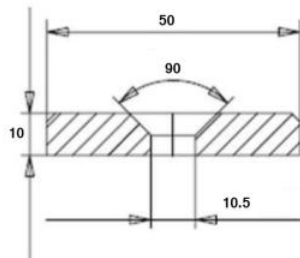

RON1008-50K
50mm Plate 10.5mm CSK
304/316

RON1008-60K
60mm Plate 10.5mm CSK
304/316

RON1005-50-K
50mm Plate 16.5mm Recess
304

RON1005-60K
60mm Plate 16.5mm Recess
304/316

RON1001K-100-M10
M10 x 100 x 2 Holes
304/316

RON1001K-120-M10
M10 x 120 x 2 Holes
304/316

RON1001K-100-M16 - M16 x 100 x 2 Holes
RON1001K-120-M16 - M16 x 120 x 2 Holes
304/316

RON1004K
70 x 6mm Plate
2 x 8.5mm Holes
304/316

Countersunk Holes

RON1004-3HOLE
70 x 6mm Plate
2 x 8.5mm Holes
304/316

RON1002K-100-M10 - M10 x 100 x 3 Holes
RON1002K-120-M10 - M10 x 120 x 3 Holes
304/316

RON1002K-100-M16 - M16 x 100 x 3 Holes
RON1002K-120-M16 - M16 x 120 x 3 Holes
304/316

RON1003-120-M16
12 22 02 - 120mm Wall Plate
304/316

RON1007K
M10 - 120 x 50mm / M16 - 140 x 60mm
304/316