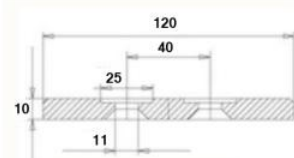

RON1008-50K
50mm Plate 10.5mm CSK
304/316

RON1008-60K
60mm Plate 10.5mm CSK
304/316

RON1005-50-K
50mm Plate 16.5mm Recess
304

RON1005-60K
60mm Plate 16.5mm Recess
304/316

RON1001K-100-M10
M10 x 100 x 2 Holes
304/316

RON1001K-120-M10
M10 x 120 x 2 Holes
304/316

RON1001K-100-M16 - M16 x 100 x 2 Holes
RON1001K-120-M16 - M16 x 120 x 2 Holes
304/316

RON1004K
70 x 6mm Plate
2 x 8.5mm Holes
304/316

Countersunk Holes

RON1004-3HOLE
70 x 6mm Plate
2 x 8.5mm Holes
304/316

RON1002K-100-M10 - M10 x 100 x 3 Holes
RON1002K-120-M10 - M10 x 120 x 3 Holes
304/316

RON1002K-100-M16 - M16 x 100 x 3 Holes
RON1002K-120-M16 - M16 x 120 x 3 Holes
304/316

RON1003-120-M16
12 22 02 - 120mm Wall Plate
304/316

RON1007K
M10 - 120 x 50mm / M16 - 140 x 60mm
304/316