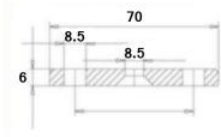

RON1008-50K
50mm Plate 10.5mm CSK
304/316

RON1008-60K
60mm Plate 10.5mm CSK
304/316

RON1005-50-K
50mm Plate 16.5mm Recess
304

RON1005-60K
60mm Plate 16.5mm Recess
304/316

RON1001K-100-M10
M10 x 100 x 2 Holes
304/316

RON1001K-120-M10
M10 x 120 x 2 Holes
304/316

RON1001K-100-M16 - M16 x 100 x 2 Holes
RON1001K-120-M16 - M16 x 120 x 2 Holes
304/316

RON1004K
70 x 6mm Plate
2 x 8.5mm Holes
304/316

Countersunk Holes

RON1004-3HOLE
70 x 6mm Plate
2 x 8.5mm Holes
304/316

RON1002K-100-M10 - M10 x 100 x 3 Holes
RON1002K-120-M10 - M10 x 120 x 3 Holes
304/316

RON1002K-100-M16 - M16 x 100 x 3 Holes
RON1002K-120-M16 - M16 x 120 x 3 Holes
304/316

RON1003-120-M16
12 22 02 - 120mm Wall Plate
304/316

RON1007K
M10 - 120 x 50mm / M16 - 140 x 60mm
304/316