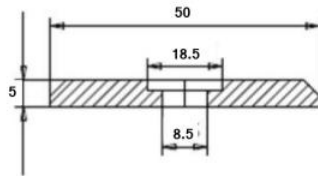

RON1006-50-12.5K
8.5mm Hole 12.5mm Recess
304/316

RON1006-50-14.5K
8.5mm Hole 14.5mm Recess
304/316

RON1006-50-18.5K
8.5mm Hole and 18.5mm Recess
304/316

RON1006-50-25.5K
8.5mm Hole and 25.5mm Recess
304/316

RON1008-50K
50mm Plate 10.5mm CSK
304/316

RON1008-60K
60mm Plate 10.5mm CSK
304/316

RON1005-50-K
50mm Plate 16.5mm Recess
304

RON1005-60K
60mm Plate 16.5mm Recess
304/316

RON1001K-100-M10
M10 x 100 x 2 Holes
304/316

RON1001K-120-M10
M10 x 120 x 2 Holes
304/316

RON1001K-100-M16 - M16 x 100 x 2 Holes
RON1001K-120-M16 - M16 x 120 x 2 Holes
304/316

RON1004K
70 x 6mm Plate
2 x 8.5mm Holes
304/316

Countersunk Holes

RON1004-3HOLE
70 x 6mm Plate
2 x 8.5mm Holes
304/316

RON1007K
M10 - 120 x 50mm / M16 - 140 x 60mm
304/316