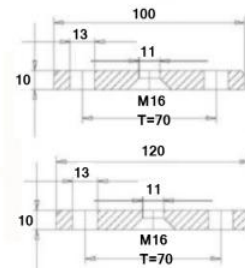

RON1008-50K
50mm Plate 10.5mm CSK
304/316

RON1008-60K
60mm Plate 10.5mm CSK
304/316

RON1005-50-K
50mm Plate 16.5mm Recess
304

RON1005-60K
60mm Plate 16.5mm Recess
304/316

RON1001K-100-M10
M10 x 100 x 2 Holes
304/316

RON1001K-120-M10
M10 x 120 x 2 Holes
304/316

RON1001K-100-M16 - M16 x 100 x 2 Holes
RON1001K-120-M16 - M16 x 120 x 2 Holes
304/316

RON1004K
70 x 6mm Plate
2 x 8.5mm Holes
304/316

Countersunk Holes

RON1004-3HOLE
70 x 6mm Plate
2 x 8.5mm Holes
304/316

RON1002K-100-M10 - M10 x 100 x 3 Holes
RON1002K-120-M10 - M10 x 120 x 3 Holes
304/316

RON1002K-100-M16 - M16 x 100 x 3 Holes
RON1002K-120-M16 - M16 x 120 x 3 Holes
304/316

RON1003-120-M16
12 22 02 - 120mm Wall Plate
304/316

RON1007K
M10 - 120 x 50mm / M16 - 140 x 60mm
304/316