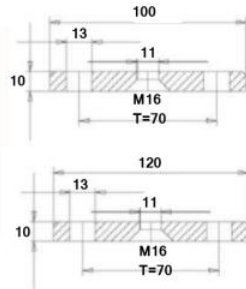

RON1008-50K
50mm Plate 10.5mm CSK
304/316

RON1008-60K
60mm Plate 10.5mm CSK
304/316

RON1005-50-K
50mm Plate 16.5mm Recess
304

RON1005-60K
60mm Plate 16.5mm Recess
304/316

RON1001K-100-M10
M10 x 100 x 2 Holes
304/316

RON1001K-120-M10
M10 x 120 x 2 Holes
304/316

RON1001K-100-M16 - M16 x 100 x 2 Holes
RON1001K-120-M16 - M16 x 120 x 2 Holes
304/316

RON1004K
70 x 6mm Plate
2 x 8.5mm Holes
304/316

Countersunk Holes

RON1004-3HOLE
70 x 6mm Plate
2 x 8.5mm Holes
304/316

RON1002K-100-M10 - M10 x 100 x 3 Holes
RON1002K-120-M10 - M10 x 120 x 3 Holes
304/316

RON1002K-100-M16 - M16 x 100 x 3 Holes
RON1002K-120-M16 - M16 x 120 x 3 Holes
304/316

RON1003-120-M16
12 22 02 - 120mm Wall Plate
304/316

RON1007K
M10 - 120 x 50mm / M16 - 140 x 60mm
304/316