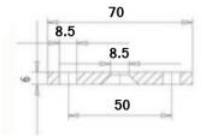

RON1008-50K
50mm Plate 10.5mm CSK
304/316

RON1008-60K
60mm Plate 10.5mm CSK
304/316

RON1005-50-K
50mm Plate 16.5mm Recess
304

RON1005-60K
60mm Plate 16.5mm Recess
304/316

RON1001K-100-M10
M10 x 100 x 2 Holes
304/316

RON1001K-120-M10
M10 x 120 x 2 Holes
304/316

RON1001K-100-M16 - M16 x 100 x 2 Holes
RON1001K-120-M16 - M16 x 120 x 2 Holes
304/316

RON1004K
70 x 6mm Plate
2 x 8.5mm Holes
304/316

Countersunk Holes

RON1004-3HOLE
70 x 6mm Plate
2 x 8.5mm Holes
304/316

RON1002K-100-M10 - M10 x 100 x 3 Holes
RON1002K-120-M10 - M10 x 120 x 3 Holes
304/316

RON1002K-100-M16 - M16 x 100 x 3 Holes
RON1002K-120-M16 - M16 x 120 x 3 Holes
304/316

RON1003-120-M16
12 22 02 - 120mm Wall Plate
304/316

RON1007K
M10 - 120 x 50mm / M16 - 140 x 60mm
304/316