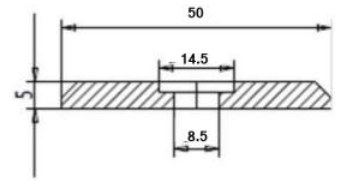

RON1006-50-12.5K
8.5mm Hole 12.5mm Recess
304/316

RON1006-50-14.5K
8.5mm Hole 14.5mm Recess
304/316

RON1006-50-18.5K
8.5mm Hole and 18.5mm Recess
304/316

RON1006-50-25.5K
8.5mm Hole and 25.5mm Recess
304/316

RON1008-50K
50mm Plate 10.5mm CSK
304/316

RON1008-60K
60mm Plate 10.5mm CSK
304/316

RON1005-50-K
50mm Plate 16.5mm Recess
304

RON1005-60K
60mm Plate 16.5mm Recess
304/316

RON1001K-100-M10
M10 x 100 x 2 Holes
304/316

RON1001K-120-M10
M10 x 120 x 2 Holes
304/316

RON1001K-100-M16 - M16 x 100 x 2 Holes
RON1001K-120-M16 - M16 x 120 x 2 Holes
304/316

RON1004K
70 x 6mm Plate
2 x 8.5mm Holes
304/316

Countersunk Holes

RON1004-3HOLE
70 x 6mm Plate
2 x 8.5mm Holes
304/316

RON1007K
M10 - 120 x 50mm / M16 - 140 x 60mm
304/316