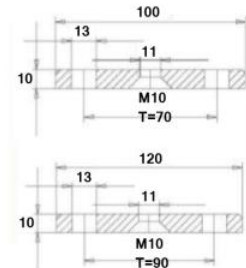

RON1008-50K
50mm Plate 10.5mm CSK
304/316

RON1008-60K
60mm Plate 10.5mm CSK
304/316

RON1005-50-K
50mm Plate 16.5mm Recess
304

RON1005-60K
60mm Plate 16.5mm Recess
304/316

RON1001K-100-M10
M10 x 100 x 2 Holes
304/316

RON1001K-120-M10
M10 x 120 x 2 Holes
304/316

RON1001K-100-M16 - M16 x 100 x 2 Holes
RON1001K-120-M16 - M16 x 120 x 2 Holes
304/316

RON1004K
70 x 6mm Plate
2 x 8.5mm Holes
304/316

Countersunk Holes

RON1004-3HOLE
70 x 6mm Plate
2 x 8.5mm Holes
304/316

RON1002K-100-M10 - M10 x 100 x 3 Holes
RON1002K-120-M10 - M10 x 120 x 3 Holes
304/316

RON1002K-100-M16 - M16 x 100 x 3 Holes
RON1002K-120-M16 - M16 x 120 x 3 Holes
304/316

RON1003-120-M16
12 22 02 - 120mm Wall Plate
304/316

RON1007K
M10 - 120 x 50mm / M16 - 140 x 60mm
304/316