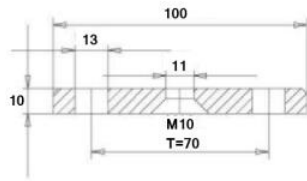

RON1008-50K
50mm Plate 10.5mm CSK
304/316

RON1008-60K
60mm Plate 10.5mm CSK
304/316

RON1005-50-K
50mm Plate 16.5mm Recess
304

RON1005-60K
60mm Plate 16.5mm Recess
304/316

RON1001K-100-M10
M10 x 100 x 2 Holes
304/316

RON1001K-120-M10
M10 x 120 x 2 Holes
304/316

RON1001K-100-M16 - M16 x 100 x 2 Holes
RON1001K-120-M16 - M16 x 120 x 2 Holes
304/316

RON1004K
70 x 6mm Plate
2 x 8.5mm Holes
304/316

Countersunk Holes

RON1004-3HOLE
70 x 6mm Plate
2 x 8.5mm Holes
304/316

RON1002K-100-M10 - M10 x 100 x 3 Holes
RON1002K-120-M10 - M10 x 120 x 3 Holes
304/316

RON1002K-100-M16 - M16 x 100 x 3 Holes
RON1002K-120-M16 - M16 x 120 x 3 Holes
304/316

RON1003-120-M16
12 22 02 - 120mm Wall Plate
304/316

RON1007K
M10 - 120 x 50mm / M16 - 140 x 60mm
304/316