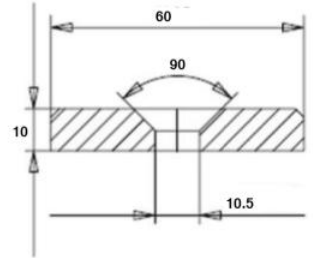

RON1008-50K
50mm Plate 10.5mm CSK
304/316

RON1008-60K
60mm Plate 10.5mm CSK
304/316

RON1005-50-K
50mm Plate 16.5mm Recess
304

RON1005-60K
60mm Plate 16.5mm Recess
304/316

RON1001K-100-M10
M10 x 100 x 2 Holes
304/316

RON1001K-120-M10
M10 x 120 x 2 Holes
304/316

RON1001K-100-M16 - M16 x 100 x 2 Holes
RON1001K-120-M16 - M16 x 120 x 2 Holes
304/316

RON1004K
70 x 6mm Plate
2 x 8.5mm Holes
304/316

Countersunk Holes

RON1004-3HOLE
70 x 6mm Plate
2 x 8.5mm Holes
304/316

RON1002K-100-M10 - M10 x 100 x 3 Holes
RON1002K-120-M10 - M10 x 120 x 3 Holes
304/316

RON1002K-100-M16 - M16 x 100 x 3 Holes
RON1002K-120-M16 - M16 x 120 x 3 Holes
304/316

RON1003-120-M16
12 22 02 - 120mm Wall Plate
304/316

RON1007K
M10 - 120 x 50mm / M16 - 140 x 60mm
304/316