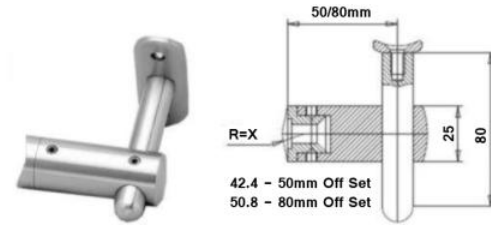

HH1010
Handrail Support
304