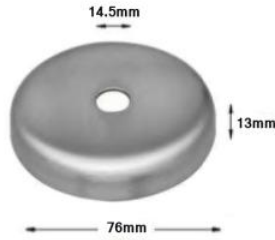

Saddles sold separately,  
available in 60.3, 50.8/  
48.3 and 42.4mm

HH1003Y - 75mm Offset - 304/316  
HH1003K - 90mm Offset - 304/316

HH1012K  
Adjustable Handrail Bracket  
304  
Saddles sold separately

WS172 - 85mm Offset - 316 (Satin)

ROS1003-12.5K  
76mm Cover Plate  
With 12.5mm Hole  
304/316

ROS1003-14.5K  
76mm Cover Plate  
With 14.5mm Hole  
304/316

HH1002K-H-14MM  
Straight Stem M8  
304/316

HH1002-50.8-304  
Straight Stem M16  
304

GLS1002K  
Adjustable Neck M8  
304/316

GLS1002-M16-304  
Adjustable Neck M16  
304

**KT-Twist-Lock-75mm**  
**75mm Off-Set Twist**  
**and Lock Handrail**  
**Bracket**  
 304 and 316G - Satin

**KT-Twist-Lock-90mm**  
**90mm Off-Set Twist**  
**and Lock Handrail**  
**Bracket**  
 304 and 316G - Satin

**HH1003-M8/Blank**  
75 or 90mm Offset x 75mm High  
14mm 90 Degree Stem  
M8 Internal, other end blank  
316 Satin