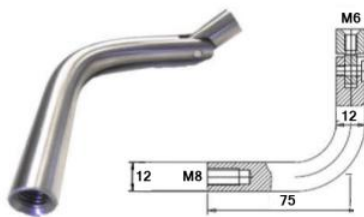

GLS1002K  
Adjustable Neck M8  
304/316

GLS1002-M16-304  
Adjustable Neck M16  
304

**KT-Twist-Lock-75mm**  
**75mm Off-Set Twist**  
**and Lock Handrail**  
**Bracket**  
 304 and 316G - Satin

**KT-Twist-Lock-90mm**  
**90mm Off-Set Twist**  
**and Lock Handrail**  
**Bracket**  
 304 and 316G - Satin

**HH1004**  
**Handrail Bracket**  
 304

**HH1006**  
**Wall Mounting Bracket**  
 304

**HH1007**  
**Handrail Fixing Bracket**  
 304

**HH1010**  
**Handrail Support**  
 304

**HH1003-STEM12K**  
Arm Only  
304

**HH1003-STEM-14MM**  
Arm Only  
304/316

**HH1003-STEM-ADJ-12MM**  
Arm Only  
304/316

**HH1003-ADJ-14MM**  
Arm Only  
304/316

**HH1002-H-ROUND-K**  
Rounded End Stem  
304

**HH1002-H-M8/M8 - 42mm Stem Extension**  
**HH1002-H-M8/M6 - 42mm Stem Extension**  
304

**HH1003-M8/Blank**  
75 or 90mm Offset x 75mm High  
14mm 90 Degree Stem  
M8 Internal, other end blank  
316 Satin