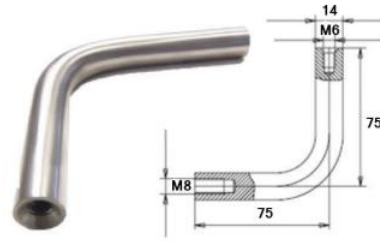

GLS1002K  
Adjustable Neck M8  
304/316

GLS1002-M16-304  
Adjustable Neck M16  
304

**KT-Twist-Lock-75mm**  
**75mm Off-Set Twist**  
**and Lock Handrail**  
**Bracket**  
 304 and 316G - Satin

**KT-Twist-Lock-90mm**  
**90mm Off-Set Twist**  
**and Lock Handrail**  
**Bracket**  
 304 and 316G - Satin

**HH1004**  
**Handrail Bracket**  
 304

**HH1006**  
**Wall Mounting Bracket**  
 304

**HH1007**  
**Handrail Fixing Bracket**  
 304

**HH1010**  
**Handrail Support**  
 304

**HH1003-STEM12K**  
Arm Only  
304

**HH1003-STEM-14MM**  
Arm Only  
304/316

**HH1003-STEM-ADJ-12MM**  
Arm Only  
304/316

**HH1003-ADJ-14MM**  
Arm Only  
304/316

**HH1002-H-ROUND-K**  
Rounded End Stem  
304

**HH1002-H-M8/M8 - 42mm Stem Extension**  
**HH1002-H-M8/M6 - 42mm Stem Extension**  
304

**HH1003-M8/Blank**  
75 or 90mm Offset x 75mm High  
14mm 90 Degree Stem  
M8 Internal, other end blank  
316 Satin