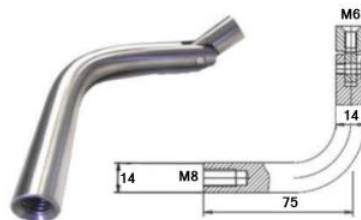

GLS1002K  
Adjustable Neck M8  
304/316

GLS1002-M16-304  
Adjustable Neck M16  
304

**KT-Twist-Lock-75mm**  
**75mm Off-Set Twist**  
**and Lock Handrail**  
**Bracket**  
 304 and 316G - Satin

**KT-Twist-Lock-90mm**  
**90mm Off-Set Twist**  
**and Lock Handrail**  
**Bracket**  
 304 and 316G - Satin

**HH1004**  
**Handrail Bracket**  
 304

**HH1006**  
**Wall Mounting Bracket**  
 304

**HH1007**  
**Handrail Fixing Bracket**  
 304

**HH1010**  
**Handrail Support**  
 304

**HH1003-STEM12K**  
Arm Only  
304

**HH1003-STEM-14MM**  
Arm Only  
304/316

**HH1003-STEM-ADJ-12MM**  
Arm Only  
304/316

**HH1003-ADJ-14MM**  
Arm Only  
304/316

**HH1002-H-ROUND-K**  
Rounded End Stem  
304

**HH1002-H-M8/M8 - 42mm Stem Extension**  
**HH1002-H-M8/M6 - 42mm Stem Extension**  
304

**HH1003-M8/Blank**  
75 or 90mm Offset x 75mm High  
14mm 90 Degree Stem  
M8 Internal, other end blank  
316 Satin