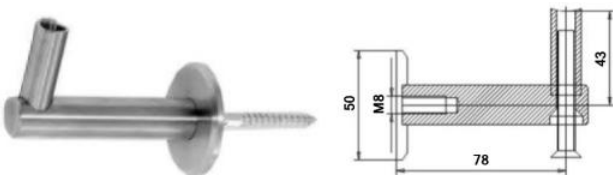

Saddles sold separately,  
available in 60.3, 50.8/  
48.3 and 42.4mm

HH1003Y - 75mm Offset - 304/316  
HH1003K - 90mm Offset - 304/316

HH1012K  
Adjustable Handrail Bracket  
304  
Saddles sold separately

WS172 - 85mm Offset - 316 (Satin)

ROS1003-12.5K  
76mm Cover Plate  
With 12.5mm Hole  
304/316

ROS1003-14.5K  
76mm Cover Plate  
With 14.5mm Hole  
304/316

HH1002K-H-14MM  
Straight Stem M8  
304/316

HH1002-50.8-304  
Straight Stem M16  
304

GLS1002K  
Adjustable Neck M8  
304/316

GLS1002-M16-304  
Adjustable Neck M16  
304

**KT-Twist-Lock-75mm**  
**75mm Off-Set Twist**  
**and Lock Handrail**  
**Bracket**  
 304 and 316G - Satin

**KT-Twist-Lock-90mm**  
**90mm Off-Set Twist**  
**and Lock Handrail**  
**Bracket**  
 304 and 316G - Satin

**HH1004**  
**Handrail Bracket**  
 304

**HH1006**  
**Wall Mounting Bracket**  
 304

**HH1007**  
**Handrail Fixing Bracket**  
 304

**HH1010**  
**Handrail Support**  
 304

**HH1003-STEM12K**  
Arm Only  
304