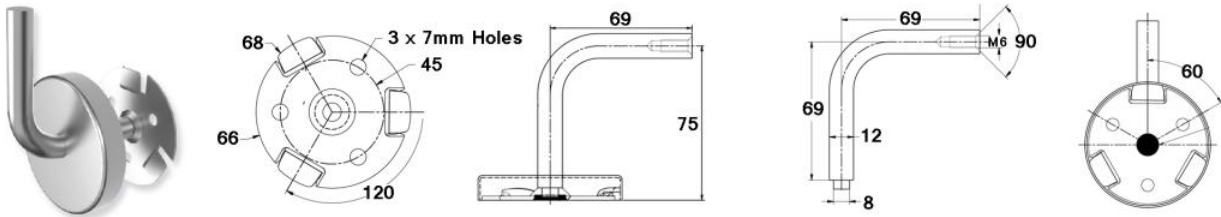

WS172 - 85mm Offset - 316 (Satin)

ROS1003-12.5K  
76mm Cover Plate  
With 12.5mm Hole  
304/316

ROS1003-14.5K  
76mm Cover Plate  
With 14.5mm Hole  
304/316

HH1002K-H-14MM  
Straight Stem M8  
304/316

HH1002-50.8-304  
Straight Stem M16  
304

GLS1002K  
Adjustable Neck M8  
304/316

GLS1002-M16-304  
Adjustable Neck M16  
304

**KT-Twist-Lock-75mm**  
**75mm Off-Set Twist**  
**and Lock Handrail**  
**Bracket**  
 304 and 316G - Satin

**KT-Twist-Lock-90mm**  
**90mm Off-Set Twist**  
**and Lock Handrail**  
**Bracket**  
 304 and 316G - Satin