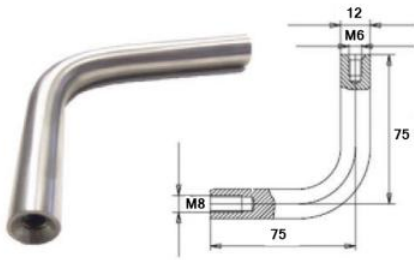

GLS1002K  
Adjustable Neck M8  
304/316

GLS1002-M16-304  
Adjustable Neck M16  
304

**KT-Twist-Lock-75mm**  
**75mm Off-Set Twist**  
**and Lock Handrail**  
**Bracket**  
 304 and 316G - Satin

**KT-Twist-Lock-90mm**  
**90mm Off-Set Twist**  
**and Lock Handrail**  
**Bracket**  
 304 and 316G - Satin

**HH1004**  
**Handrail Bracket**  
 304

**HH1006**  
**Wall Mounting Bracket**  
 304

**HH1007**  
**Handrail Fixing Bracket**  
 304

**HH1010**  
**Handrail Support**  
 304

**HH1003-STEM12K**  
Arm Only  
304

**HH1003-STEM-14MM**  
Arm Only  
304/316

**HH1003-STEM-ADJ-12MM**  
Arm Only  
304/316

**HH1003-ADJ-14MM**  
Arm Only  
304/316

**HH1002-H-ROUND-K**  
Rounded End Stem  
304

**HH1002-H-M8/M8 - 42mm Stem Extension**  
**HH1002-H-M8/M6 - 42mm Stem Extension**  
304

**HH1003-M8/Blank**  
75 or 90mm Offset x 75mm High  
14mm 90 Degree Stem  
M8 Internal, other end blank  
316 Satin