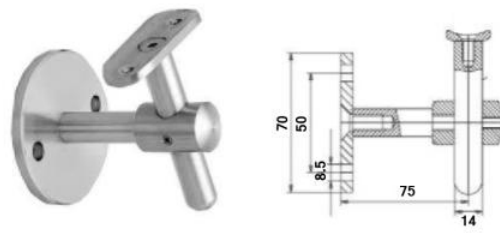

WS172 - 85mm Offset - 316 (Satin)

ROS1003-12.5K  
76mm Cover Plate  
With 12.5mm Hole  
304/316

ROS1003-14.5K  
76mm Cover Plate  
With 14.5mm Hole  
304/316

HH1002K-H-14MM  
Straight Stem M8  
304/316

HH1002-50.8-304  
Straight Stem M16  
304

GLS1002K  
Adjustable Neck M8  
304/316

GLS1002-M16-304  
Adjustable Neck M16  
304

**KT-Twist-Lock-75mm**  
**75mm Off-Set Twist**  
**and Lock Handrail**  
**Bracket**  
 304 and 316G - Satin

**KT-Twist-Lock-90mm**  
**90mm Off-Set Twist**  
**and Lock Handrail**  
**Bracket**  
 304 and 316G - Satin

**HH1004**  
**Handrail Bracket**  
 304

**HH1006**  
**Wall Mounting Bracket**  
 304

**HH1007**  
**Handrail Fixing Bracket**  
 304

**HH1010**  
**Handrail Support**  
 304

**HH1003-STEM12K**  
Arm Only  
304

**HH1003-STEM-14MM**  
Arm Only  
304/316

**HH1003-STEM-ADJ-12MM**  
Arm Only  
304/316

**HH1003-ADJ-14MM**  
Arm Only  
304/316

**HH1002-H-ROUND-K**  
Rounded End Stem  
304

**HH1002-H-M8/M8 - 42mm Stem Extension**  
**HH1002-H-M8/M6 - 42mm Stem Extension**  
304