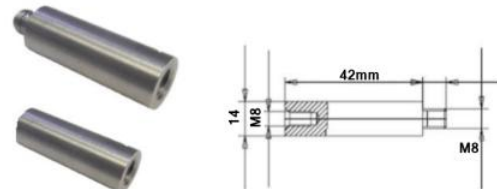

Saddles sold separately,  
available in 60.3, 50.8/  
48.3 and 42.4mm

HH1003Y - 75mm Offset - 304/316  
HH1003K - 90mm Offset - 304/316

HH1012K  
Adjustable Handrail Bracket  
304  
Saddles sold separately

**HH1003-STEM-14MM**  
Arm Only  
304/316

**HH1003-STEM-ADJ-12MM**  
Arm Only  
304/316

**HH1003-ADJ-14MM**  
Arm Only  
304/316

**HH1002-H-ROUND-K**  
Rounded End Stem  
304

**HH1002-H-M8/M8 - 42mm Stem Extension**  
**HH1002-H-M8/M6 - 42mm Stem Extension**  
304

**HH1003-M8/Blank**  
75 or 90mm Offset x 75mm High  
14mm 90 Degree Stem  
M8 Internal, other end blank  
316 Satin