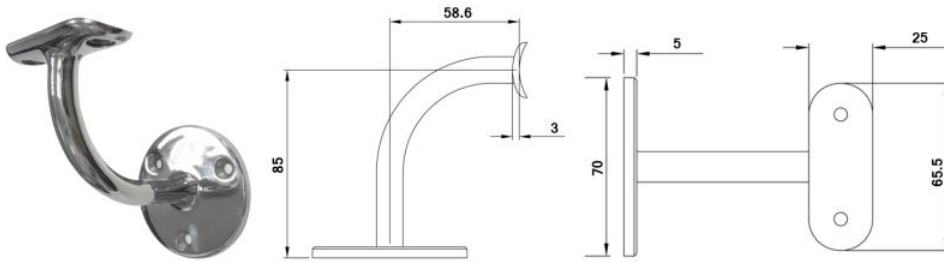

Saddles sold separately,  
available in 60.3, 50.8/  
48.3 and 42.4mm

HH1003Y - 75mm Offset - 304/316  
HH1003K - 90mm Offset - 304/316

HH1012K  
Adjustable Handrail Bracket  
304  
Saddles sold separately

WS172 - 85mm Offset - 316 (Satin)

ROS1003-12.5K  
76mm Cover Plate  
With 12.5mm Hole  
304/316

ROS1003-14.5K  
76mm Cover Plate  
With 14.5mm Hole  
304/316

HH1002K-H-14MM  
Straight Stem M8  
304/316

HH1002-50.8-304  
Straight Stem M16  
304

GLS1002K  
Adjustable Neck M8  
304/316

GLS1002-M16-304  
Adjustable Neck M16  
304

**KT-Twist-Lock-75mm**  
**75mm Off-Set Twist**  
**and Lock Handrail**  
**Bracket**  
 304 and 316G - Satin

**KT-Twist-Lock-90mm**  
**90mm Off-Set Twist**  
**and Lock Handrail**  
**Bracket**  
 304 and 316G - Satin

**HH1003-M8/Blank**  
75 or 90mm Offset x 75mm High  
14mm 90 Degree Stem  
M8 Internal, other end blank  
316 Satin