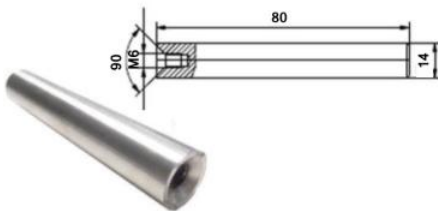

GLS1002K  
Adjustable Neck M8  
304/316

GLS1002-M16-304  
Adjustable Neck M16  
304

**KT-Twist-Lock-75mm**  
**75mm Off-Set Twist**  
**and Lock Handrail**  
**Bracket**  
 304 and 316G - Satin

**KT-Twist-Lock-90mm**  
**90mm Off-Set Twist**  
**and Lock Handrail**  
**Bracket**  
 304 and 316G - Satin

**HH1004**  
**Handrail Bracket**  
 304

**HH1006**  
**Wall Mounting Bracket**  
 304

**HH1007**  
**Handrail Fixing Bracket**  
 304

**HH1010**  
**Handrail Support**  
 304

**HH1003-STEM12K**  
Arm Only  
304

**HH1003-STEM-14MM**  
Arm Only  
304/316

**HH1003-STEM-ADJ-12MM**  
Arm Only  
304/316

**HH1003-ADJ-14MM**  
Arm Only  
304/316

**HH1002-H-ROUND-K**  
Rounded End Stem  
304

**HH1002-H-M8/M8 - 42mm Stem Extension**  
**HH1002-H-M8/M6 - 42mm Stem Extension**  
304

**HH1003-M8/Blank**  
75 or 90mm Offset x 75mm High  
14mm 90 Degree Stem  
M8 Internal, other end blank  
316 Satin