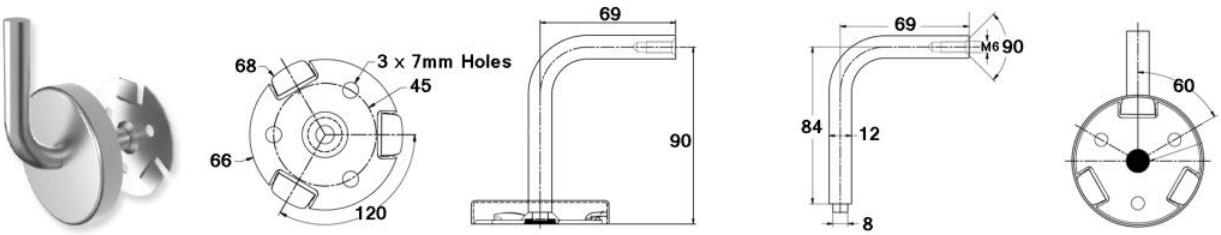

Saddles sold separately,  
available in 60.3, 50.8/  
48.3 and 42.4mm

HH1003Y - 75mm Offset - 304/316  
HH1003K - 90mm Offset - 304/316

HH1012K  
Adjustable Handrail Bracket  
304  
Saddles sold separately

WS172 - 85mm Offset - 316 (Satin)

ROS1003-12.5K  
76mm Cover Plate  
With 12.5mm Hole  
304/316

ROS1003-14.5K  
76mm Cover Plate  
With 14.5mm Hole  
304/316

HH1002K-H-14MM  
Straight Stem M8  
304/316

HH1002-50.8-304  
Straight Stem M16  
304

GLS1002K  
Adjustable Neck M8  
304/316

GLS1002-M16-304  
Adjustable Neck M16  
304

**KT-Twist-Lock-75mm**  
**75mm Off-Set Twist**  
**and Lock Handrail**  
**Bracket**  
 304 and 316G - Satin

**KT-Twist-Lock-90mm**  
**90mm Off-Set Twist**  
**and Lock Handrail**  
**Bracket**  
 304 and 316G - Satin