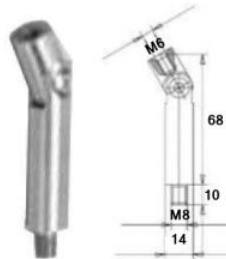

Saddles sold separately,  
available in 60.3, 50.8/  
48.3 and 42.4mm

HH1003Y - 75mm Offset - 304/316  
HH1003K - 90mm Offset - 304/316

HH1012K  
Adjustable Handrail Bracket  
304  
Saddles sold separately

WS172 - 85mm Offset - 316 (Satin)

ROS1003-12.5K  
76mm Cover Plate  
With 12.5mm Hole  
304/316

ROS1003-14.5K  
76mm Cover Plate  
With 14.5mm Hole  
304/316

HH1002K-H-14MM  
Straight Stem M8  
304/316

HH1002-50.8-304  
Straight Stem M16  
304

GLS1002K  
Adjustable Neck M8  
304/316

GLS1002-M16-304  
Adjustable Neck M16  
304

**KT-Twist-Lock-75mm**  
**75mm Off-Set Twist**  
**and Lock Handrail**  
**Bracket**  
 304 and 316G - Satin

**KT-Twist-Lock-90mm**  
**90mm Off-Set Twist**  
**and Lock Handrail**  
**Bracket**  
 304 and 316G - Satin

**HH1003-M8/Blank**  
75 or 90mm Offset x 75mm High  
14mm 90 Degree Stem  
M8 Internal, other end blank  
316 Satin