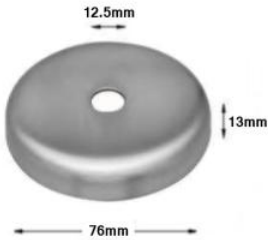

Saddles sold separately,  
available in 60.3, 50.8/  
48.3 and 42.4mm

HH1003Y - 75mm Offset - 304/316  
HH1003K - 90mm Offset - 304/316

HH1012K  
Adjustable Handrail Bracket  
304  
Saddles sold separately

WS172 - 85mm Offset - 316 (Satin)

ROS1003-12.5K  
76mm Cover Plate  
With 12.5mm Hole  
304/316

ROS1003-14.5K  
76mm Cover Plate  
With 14.5mm Hole  
304/316

HH1002K-H-14MM  
Straight Stem M8  
304/316

HH1002-50.8-304  
Straight Stem M16  
304

GLS1002K  
Adjustable Neck M8  
304/316

GLS1002-M16-304  
Adjustable Neck M16  
304

**KT-Twist-Lock-75mm**  
**75mm Off-Set Twist**  
**and Lock Handrail**  
**Bracket**  
 304 and 316G - Satin

**KT-Twist-Lock-90mm**  
**90mm Off-Set Twist**  
**and Lock Handrail**  
**Bracket**  
 304 and 316G - Satin

**HH1003-M8/Blank**  
75 or 90mm Offset x 75mm High  
14mm 90 Degree Stem  
M8 Internal, other end blank  
316 Satin