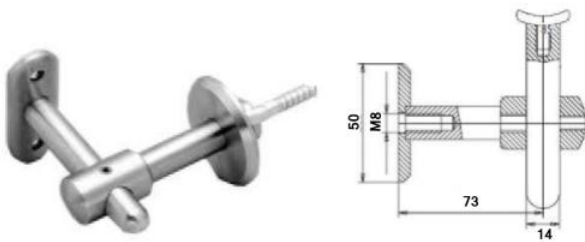

Saddles sold separately,  
available in 60.3, 50.8/  
48.3 and 42.4mm

HH1003Y - 75mm Offset - 304/316  
HH1003K - 90mm Offset - 304/316

HH1012K  
Adjustable Handrail Bracket  
304  
Saddles sold separately

WS172 - 85mm Offset - 316 (Satin)

ROS1003-12.5K  
76mm Cover Plate  
With 12.5mm Hole  
304/316

ROS1003-14.5K  
76mm Cover Plate  
With 14.5mm Hole  
304/316

HH1002K-H-14MM  
Straight Stem M8  
304/316

HH1002-50.8-304  
Straight Stem M16  
304

GLS1002K  
Adjustable Neck M8  
304/316

GLS1002-M16-304  
Adjustable Neck M16  
304

**KT-Twist-Lock-75mm**  
**75mm Off-Set Twist**  
**and Lock Handrail**  
**Bracket**  
 304 and 316G - Satin

**KT-Twist-Lock-90mm**  
**90mm Off-Set Twist**  
**and Lock Handrail**  
**Bracket**  
 304 and 316G - Satin