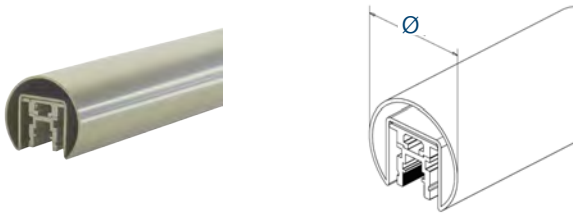

SB-LED Profile

316 Outdoor satin

Ø

7648.105.316 6 48,3