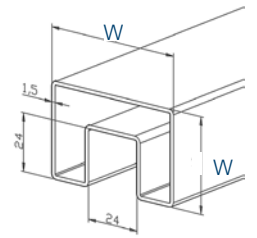

reddot award 2015
winner

SB-LED Profile

316 Indoor satin

Ø

7642.105.316 6 42,4

SB-LED Profile square

316 Indoor satin

W