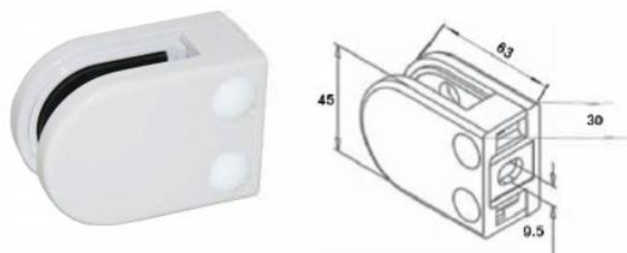

KLH10F-ANT-BRASS (Internal Only)
Powder Coated - Antique Brass Glass Clamp
10mm Glass (6/8/12mm Rubbers Also Available)

KLH10F-ROSE-GOLD (Internal Only)
Powder Coated - Rose Gold Glass Clamp
10mm Glass (6/8/12mm Rubbers Also Available)

KLH10F-GREY-ANTHRACITE (Internal Only)
Powder Coated - Anthracite Grey Glass Clamp
10mm Glass (6/8/12mm Rubbers Also Available)

BR-10F (Internal Only)
Powder Coated - Polished Brass Glass Clamp
10mm Glass (6/8/12mm Rubbers Also Available)

KLH10F-BLACK (316 Grade Stainless)
Powder Coated - Black Glass Clamp
10mm Glass (6/8/12mm Rubbers Also Available)

KLH10F-WHITE (Internal Only)
Powder Coated - White Glass Clamp
10mm Glass (6/8/12mm Rubbers Also Available)

KLH10F-45/45
Zintec Satin Effect / Zamack Mirror Effect
45 x 45mm (No Pin)
Internal Only

KLH10F-45/45
Satin Finish - 10mm Glass (No Pin)
304

KLH12F
Square 55 x 55mm Glass Clamp
304 Satin / 316 Satin / 316 Mirror