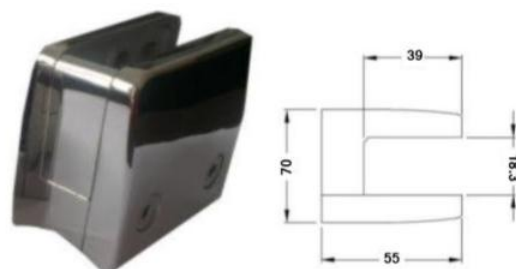

KLH10F-45/45
Zintec Satin Effect / Zamack Mirror Effect
45 x 45mm (No Pin)
Internal Only

KLH10F-45/45
Satin Finish - 10mm Glass (No Pin)
304

KLH12F
Square 55 x 55mm Glass Clamp
304 Satin / 316 Satin / 316 Mirror