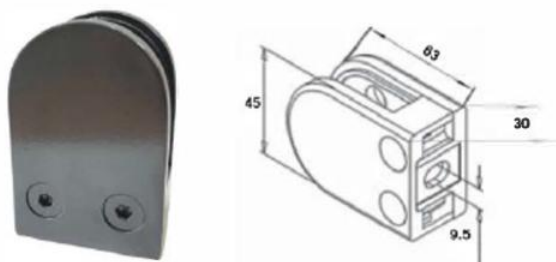

KLH10F-ANT-BRASS (Internal Only)
Powder Coated - Antique Brass Glass Clamp
10mm Glass (6/8/12mm Rubbers Also Available)

KLH10F-ROSE-GOLD (Internal Only)
Powder Coated - Rose Gold Glass Clamp
10mm Glass (6/8/12mm Rubbers Also Available)

KLH10F-GREY-ANTHRACITE (Internal Only)
Powder Coated - Anthracite Grey Glass Clamp
10mm Glass (6/8/12mm Rubbers Also Available)

BR-10F (Internal Only)
Powder Coated - Polished Brass Glass Clamp
10mm Glass (6/8/12mm Rubbers Also Available)

KLH10F-BLACK (316 Grade Stainless)
Powder Coated - Black Glass Clamp
10mm Glass (6/8/12mm Rubbers Also Available)

KLH10F-WHITE (Internal Only)
Powder Coated - White Glass Clamp
10mm Glass (6/8/12mm Rubbers Also Available)