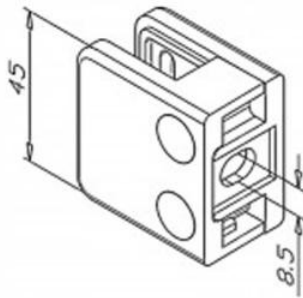

01.ZN.000.05.1000
Black Glass Clamp
Suitable for 6-10mm
45 x 45mm Square
Internal Only