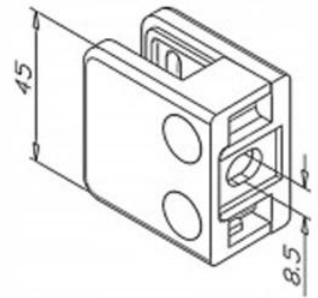

01.ZN.000.03.1000
Gold Glass Clamp
Suitable for 6-10mm
45 x 45mm Square
Internal Only