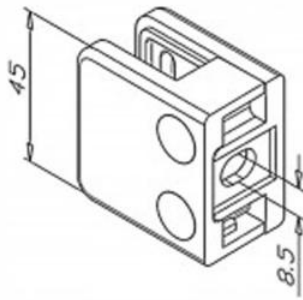

01.ZN.000.01.1000
Satin Glass Clamp
Suitable for 6-10mm
45 x 45mm Square
Internal Only