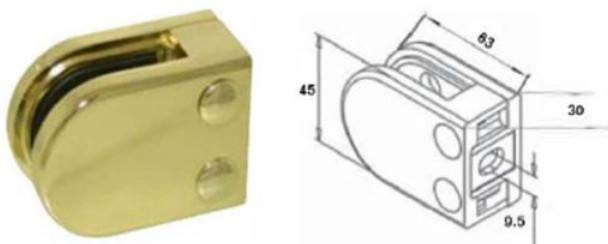

KLH10F-ANT-BRASS (Internal Only)
Powder Coated - Antique Brass Glass Clamp
10mm Glass (6/8/12mm Rubbers Also Available)

KLH10F-ROSE-GOLD (Internal Only)
Powder Coated - Rose Gold Glass Clamp
10mm Glass (6/8/12mm Rubbers Also Available)

KLH10F-GREY-ANTHRACITE (Internal Only)
Powder Coated - Anthracite Grey Glass Clamp
10mm Glass (6/8/12mm Rubbers Also Available)

BR-10F (Internal Only)
Powder Coated - Polished Brass Glass Clamp
10mm Glass (6/8/12mm Rubbers Also Available)

KLH10F-BLACK (316 Grade Stainless)
Powder Coated - Black Glass Clamp
10mm Glass (6/8/12mm Rubbers Also Available)

KLH10F-WHITE (Internal Only)
Powder Coated - White Glass Clamp
10mm Glass (6/8/12mm Rubbers Also Available)

KLH10F-45/45
Zintec Satin Effect / Zamack Mirror Effect
45 x 45mm (No Pin)
Internal Only

KLH10F-45/45
Satin Finish - 10mm Glass (No Pin)
304

KLH12F
Square 55 x 55mm Glass Clamp
304 Satin / 316 Satin / 316 Mirror