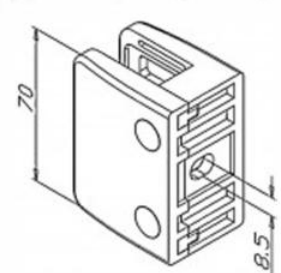

01.ZN.000.02.1000
Mirror Polished Glass Clamp
Suitable for 6-10mm
45 x 45mm Square
Internal Only

01.ZN.000.05.1000
Black Glass Clamp
Suitable for 6-10mm
45 x 45mm Square
Internal Only

01.ZN.000.03.1000
Gold Glass Clamp
Suitable for 6-10mm
45 x 45mm Square
Internal Only

04.ZN.000.01.1000
Satin Glass Clamp
Suitable for 12-17.52mm
55 x 70mm Rectangular
Internal Only

04.ZN.000.05.1000
Black Glass Clamp
Suitable for 12-17.52mm
55 x 70mm Rectangular
Internal Only