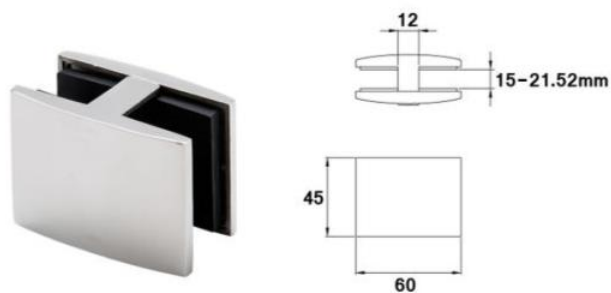

KLH21.52MM-F-316
60 x 70mm D Shape Glass Clamp
Suitable for 15, 17.52, 19, and 21.52mm Glass
316 Satin / Mirror

KLH21.5MM-180DEG
15-21.52mm 180 Degree Glass Clamp
316 Satin