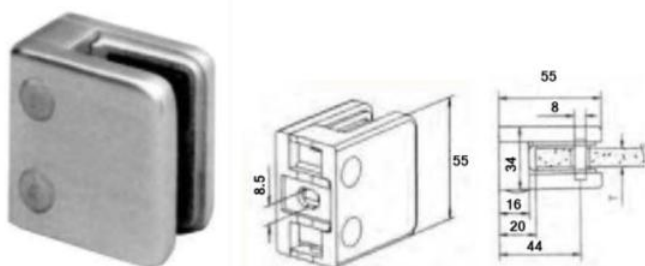

KLH10F-45/45
Zintec Satin Effect / Zamack Mirror Effect
45 x 45mm (No Pin)
Internal Only

KLH10F-45/45
Satin Finish - 10mm Glass (No Pin)
304

KLH12F
Square 55 x 55mm Glass Clamp
304 Satin / 316 Satin / 316 Mirror