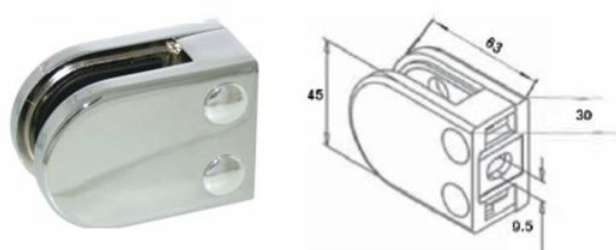

KLH10F-MIRROR
Mirror Polished Glass Clamp
10mm Glass (6/8/12mm Rubbers Also Available)
Zamack Mirror / 316 Mirror