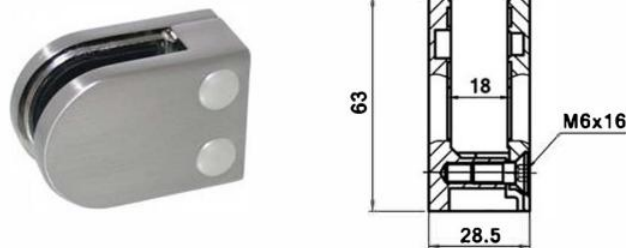

KLH10F-45/45
Zintec Satin Effect / Zamack Mirror Effect
45 x 45mm (No Pin)
Internal Only

KLH10F-45/45
Satin Finish - 10mm Glass (No Pin)
304

KLH12F
Square 55 x 55mm Glass Clamp
304 Satin / 316 Satin / 316 Mirror

KLH13.52-17.52-FLAT
(Also Available for 48.3mm Radius Back)
13.52 or 17.52mm Glass (Rubbers Sold Separately)
316 Mirror

KLH21.52MM-F-316
60 x 70mm D Shape Glass Clamp
Suitable for 15, 17.52, 19, and 21.52mm Glass
316 Satin / Mirror