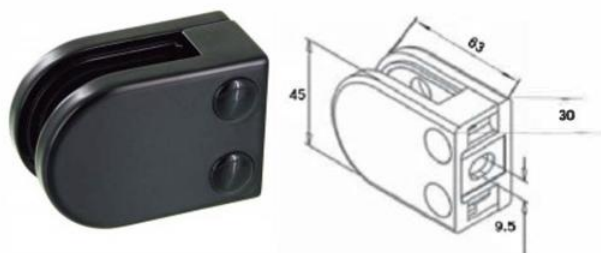

KLH10F-ANT-BRASS (Internal Only)
Powder Coated - Antique Brass Glass Clamp
10mm Glass (6/8/12mm Rubbers Also Available)

KLH10F-ROSE-GOLD (Internal Only)
Powder Coated - Rose Gold Glass Clamp
10mm Glass (6/8/12mm Rubbers Also Available)

KLH10F-GREY-ANTHRACITE (Internal Only)
Powder Coated - Anthracite Grey Glass Clamp
10mm Glass (6/8/12mm Rubbers Also Available)

BR-10F (Internal Only)
Powder Coated - Polished Brass Glass Clamp
10mm Glass (6/8/12mm Rubbers Also Available)

KLH10F-BLACK (316 Grade Stainless)
Powder Coated - Black Glass Clamp
10mm Glass (6/8/12mm Rubbers Also Available)

KLH10F-WHITE (Internal Only)
Powder Coated - White Glass Clamp
10mm Glass (6/8/12mm Rubbers Also Available)