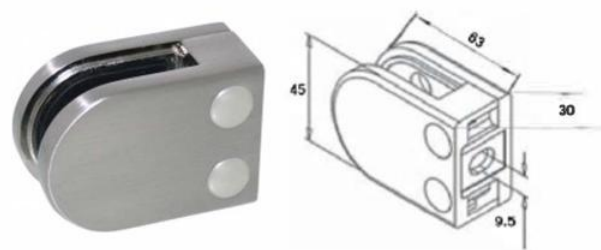

KLH10F-ANT-BRASS (Internal Only)
Powder Coated - Antique Brass Glass Clamp
10mm Glass (6/8/12mm Rubbers Also Available)

KLH10F-ROSE-GOLD (Internal Only)
Powder Coated - Rose Gold Glass Clamp
10mm Glass (6/8/12mm Rubbers Also Available)

KLH10F-GREY-ANTHRACITE (Internal Only)
Powder Coated - Anthracite Grey Glass Clamp
10mm Glass (6/8/12mm Rubbers Also Available)

BR-10F (Internal Only)
Powder Coated - Polished Brass Glass Clamp
10mm Glass (6/8/12mm Rubbers Also Available)

KLH10F-BLACK (316 Grade Stainless)
Powder Coated - Black Glass Clamp
10mm Glass (6/8/12mm Rubbers Also Available)

KLH10F-WHITE (Internal Only)
Powder Coated - White Glass Clamp
10mm Glass (6/8/12mm Rubbers Also Available)

KLH10F-45/45
Zintec Satin Effect / Zamack Mirror Effect
45 x 45mm (No Pin)
Internal Only

KLH10F-45/45
Satin Finish - 10mm Glass (No Pin)
304

KLH12F
Square 55 x 55mm Glass Clamp
304 Satin / 316 Satin / 316 Mirror