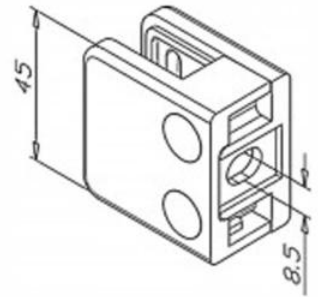

KLH13.52-15MM-FLAT-SATIN
Suitable for 13.52mm and 15mm Glass
316 Satin / Mirror

KLH21.5MM-180DEG
15-21.52mm 180 Degree Glass Clamp
316 Satin

KLH21.5MM-90DEG
15-21.52mm 90 Degree Glass Clamp
316 Satin

01.ZN.000.01.1000
Satin Glass Clamp
Suitable for 6-10mm
45 x 45mm Square
Internal Only