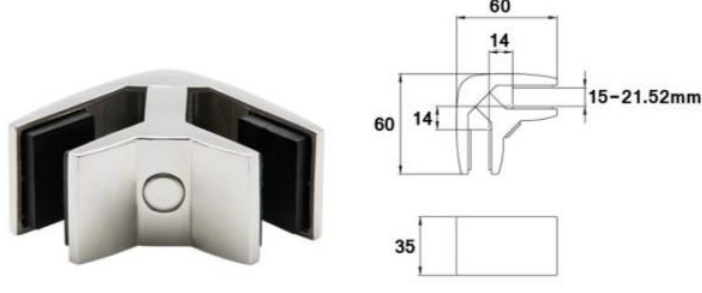

KLH13.52-17.52-FLAT
(Also Available for 48.3mm Radius Back)
13.52 or 17.52mm Glass (Rubbers Sold Separately)
316 Mirror

KLH21.52MM-F-316
60 x 70mm D Shape Glass Clamp
Suitable for 15, 17.52, 19, and 21.52mm Glass
316 Satin / Mirror

KLH13.52-15MM-FLAT-SATIN
Suitable for 13.52mm and 15mm Glass
316 Satin / Mirror

KLH21.5MM-180DEG
15-21.52mm 180 Degree Glass Clamp
316 Satin

KLH21.5MM-90DEG
15-21.52mm 90 Degree Glass Clamp
316 Satin

01.ZN.000.01.1000
Satin Glass Clamp
Suitable for 6-10mm
45 x 45mm Square
Internal Only