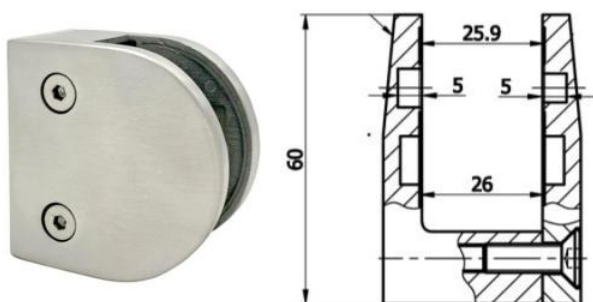

KLH10F-45/45
Zintec Satin Effect / Zamack Mirror Effect
45 x 45mm (No Pin)
Internal Only

KLH10F-45/45
Satin Finish - 10mm Glass (No Pin)
304

KLH12F
Square 55 x 55mm Glass Clamp
304 Satin / 316 Satin / 316 Mirror

KLH13.52-17.52-FLAT
(Also Available for 48.3mm Radius Back)
13.52 or 17.52mm Glass (Rubbers Sold Separately)
316 Mirror

KLH21.52MM-F-316
60 x 70mm D Shape Glass Clamp
Suitable for 15, 17.52, 19, and 21.52mm Glass
316 Satin / Mirror