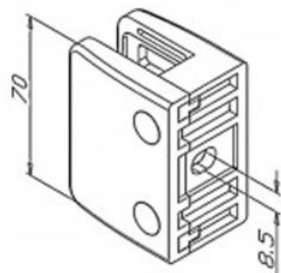

KLH13.52-15MM-FLAT-SATIN
Suitable for 13.52mm and 15mm Glass
316 Satin / Mirror

KLH21.5MM-180DEG
15-21.52mm 180 Degree Glass Clamp
316 Satin

KLH21.5MM-90DEG
15-21.52mm 90 Degree Glass Clamp
316 Satin

01.ZN.000.01.1000
Satin Glass Clamp
Suitable for 6-10mm
45 x 45mm Square
Internal Only

01.ZN.000.02.1000
Mirror Polished Glass Clamp
Suitable for 6-10mm
45 x 45mm Square
Internal Only

01.ZN.000.05.1000
Black Glass Clamp
Suitable for 6-10mm
45 x 45mm Square
Internal Only

01.ZN.000.03.1000
Gold Glass Clamp
Suitable for 6-10mm
45 x 45mm Square
Internal Only