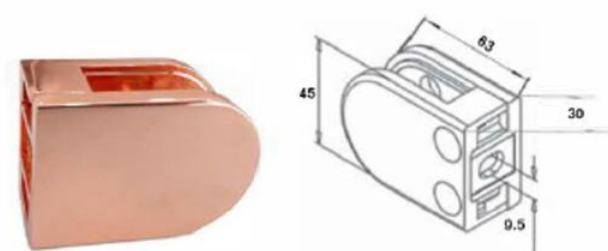

KLH10F-ANT-BRASS (Internal Only)
Powder Coated - Antique Brass Glass Clamp
10mm Glass (6/8/12mm Rubbers Also Available)

KLH10F-ROSE-GOLD (Internal Only)
Powder Coated - Rose Gold Glass Clamp
10mm Glass (6/8/12mm Rubbers Also Available)

KLH10F-GREY-ANTHRACITE (Internal Only)
Powder Coated - Anthracite Grey Glass Clamp
10mm Glass (6/8/12mm Rubbers Also Available)

BR-10F (Internal Only)
Powder Coated - Polished Brass Glass Clamp
10mm Glass (6/8/12mm Rubbers Also Available)

KLH10F-BLACK (316 Grade Stainless)
Powder Coated - Black Glass Clamp
10mm Glass (6/8/12mm Rubbers Also Available)

KLH10F-WHITE (Internal Only)
Powder Coated - White Glass Clamp
10mm Glass (6/8/12mm Rubbers Also Available)

KLH10F-45/45
Zintec Satin Effect / Zamack Mirror Effect
45 x 45mm (No Pin)
Internal Only

KLH10F-45/45
Satin Finish - 10mm Glass (No Pin)
304

KLH12F
Square 55 x 55mm Glass Clamp
304 Satin / 316 Satin / 316 Mirror