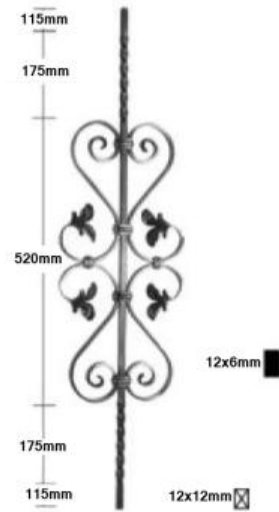

(Supplied in 1100mm Lengths)

AA1 - 12mm  
A1 - 16mm  
B1 - 20mm

A1-DB

AA7 - H1100mm L230mm

K17-02-Plain

K17-08

K17-05 - Hammered