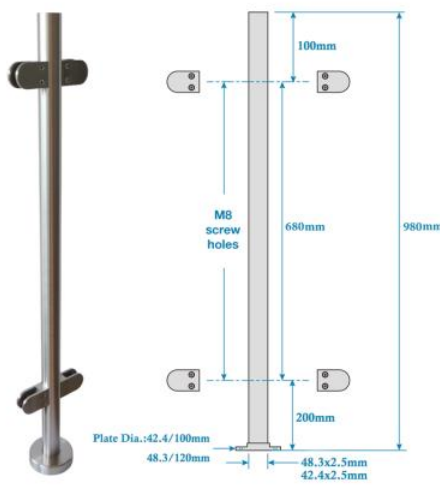

**SP1011-48.3**  
End Post  
316 Grade Satin Finish

**SP1012-48.3**  
Mid Post  
316 Grade Satin Finish

**SP1013-48.3**  
Corner Post  
316 Grade Satin Finish

**48-RON1012-316**  
316 Grade Raw  
100mm Wide (4 x 11mm Holes)

**48-RON1011-316**  
316 Grade Raw  
120mm Wide (4 x 11mm Holes)

**48-RON1016-316**  
316 Grade Raw  
120mm Wide (3 x 10.5mm Holes)

**48-RON1009-316**  
316 Grade Raw  
115mm Wide

**0188.486.316 (100mm)**  
**0189.486.316 (120mm)**

**KLH10R-48.3-SAFETY**  
D Shape Glass Clamp + Safety Plate  
316  
Satin

**KLH10R-48.3-ADJ**  
D Shape Adjustable Glass Clamp  
316 Satin  
(Also Available 42.4mm & Flat)

**48-HH1005-ADJ**  
Adjustable Bung, Stem, & Saddle  
316 Grade Satin