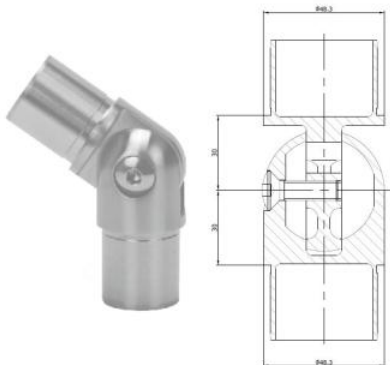

**KLH10R-48.3-SAFETY**  
D Shape Glass Clamp + Safety Plate  
316  
Satin

**KLH10R-48.3-ADJ**  
D Shape Adjustable Glass Clamp  
316 Satin  
(Also Available 42.4mm & Flat)

**48-HH1005-ADJ**  
Adjustable Bung, Stem, & Saddle  
316 Grade Satin

48-EK1018  
Dome End Cap  
316 Satin / Mirror

48-RV1003  
Mid-Radius Bend  
316 Satin / Mirror

48-RV1005  
Sharp Bend  
316 Satin / Mirror

48-RV1008  
Swept Bend  
316 Satin

48-EVB1009  
3-Way Elbow  
316 Satin / Mirror

0206.486.316  
3-Way Connector  
316 Satin / Mirror

48-RV1004-ADJ  
Adjustable Elbow  
316 Satin / Mirror

48-RA1006  
Adaptor  
316 Satin / Mirror

48-ROB  
Weldable Elbow  
316 Satin

**48-WALLPLATE**  
316 Satin / Mirror