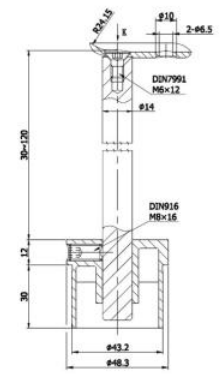

48-HH1005-90D-ADJ
Adjustable Bung, Stem, & 90D Saddle
316 Grade Satin