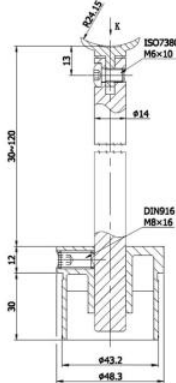

**48-RON1011-316**  
316 Grade Raw  
120mm Wide (4 x 11mm Holes)

**48-RON1016-316**  
316 Grade Raw  
120mm Wide (3 x 10.5mm Holes)

**48-RON1009-316**  
316 Grade Raw  
115mm Wide

**0188.486.316 (100mm)**  
**0189.486.316 (120mm)**

**ROS1005-48.3**  
120mm Wide Cover Plates  
316 Grade Satin / Mirror

**0521.483.316**  
150mm Baluster Bracket (45mm Off-Set)  
316 Grade Satin / Mirror

**0527.483.316**  
90 Degree Baluster Bracket (45mm Off-Set)  
316 Grade Satin / Mirror

**48-WALL-BRACKET-316**  
316 Grade Satin Finish  
(42mm Off-Set)

**48-WND1012**  
48.3mm  
316 Grade Satin Finish  
(29mm Off-Set)

**KLH10R-48.3**  
D Shape Glass Clamp  
304 / 316  
Satin / Mirror

**KLH13.52-15MM-48.3**  
D Shape Glass Clamp  
316  
Satin / Mirror

**KLH10R-48.3-SAFETY**  
D Shape Glass Clamp + Safety Plate  
316  
Satin

**KLH10R-48.3-ADJ**  
D Shape Adjustable Glass Clamp  
316 Satin  
(Also Available 42.4mm & Flat)

**48-HH1005-ADJ**  
Adjustable Bung, Stem, & Saddle  
316 Grade Satin