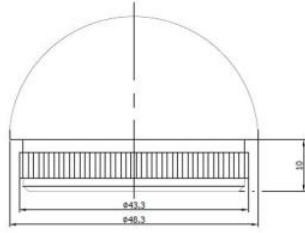

**48-WALL-BRACKET-316**  
316 Grade Satin Finish  
(42mm Off-Set)

**48-WND1012**  
48.3mm  
316 Grade Satin Finish  
(29mm Off-Set)

**KLH10R-48.3**  
D Shape Glass Clamp  
304 / 316  
Satin / Mirror

**KLH13.52-15MM-48.3**  
D Shape Glass Clamp  
316  
Satin / Mirror

**KLH10R-48.3-SAFETY**  
D Shape Glass Clamp + Safety Plate  
316  
Satin

**KLH10R-48.3-ADJ**  
D Shape Adjustable Glass Clamp  
316 Satin  
(Also Available 42.4mm & Flat)

**48-HH1005-ADJ**  
Adjustable Bung, Stem, & Saddle  
316 Grade Satin

**48-HH1008-ADJ**  
Adj Bung, Adj Stem, & Saddle  
316 Grade Satin

**48-HH1005-90D-ADJ**  
Adjustable Bung, Stem, & 90D Saddle  
316 Grade Satin

**48-EK1002**  
Flat End Cap  
316 Satin / Mirror

**48-EK1010**  
Convex End Cap  
316 Satin / Mirror