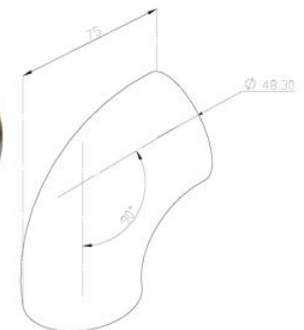

48-ROB
Weldable Elbow
316 Satin