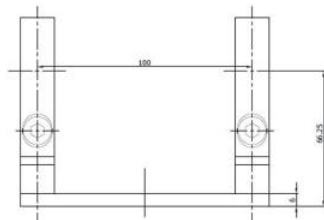

**48-RON1011-316**  
316 Grade Raw  
120mm Wide (4 x 11mm Holes)

**48-RON1016-316**  
316 Grade Raw  
120mm Wide (3 x 10.5mm Holes)

**48-RON1009-316**  
316 Grade Raw  
115mm Wide

**0188.486.316 (100mm)**  
**0189.486.316 (120mm)**

**ROS1005-48.3**  
120mm Wide Cover Plates  
316 Grade Satin / Mirror

**0521.483.316**  
150mm Baluster Bracket (45mm Off-Set)  
316 Grade Satin / Mirror

**0527.483.316**  
90 Degree Baluster Bracket (45mm Off-Set)  
316 Grade Satin / Mirror

**48-WALL-BRACKET-316**  
316 Grade Satin Finish  
(42mm Off-Set)

**48-WND1012**  
48.3mm  
316 Grade Satin Finish  
(29mm Off-Set)

**KLH10R-48.3**  
D Shape Glass Clamp  
304 / 316  
Satin / Mirror

**KLH13.52-15MM-48.3**  
D Shape Glass Clamp  
316  
Satin / Mirror