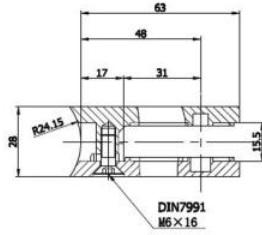

**48-RON1011-316**  
316 Grade Raw  
120mm Wide (4 x 11mm Holes)

**48-RON1016-316**  
316 Grade Raw  
120mm Wide (3 x 10.5mm Holes)

**48-RON1009-316**  
316 Grade Raw  
115mm Wide

**0188.486.316 (100mm)**  
**0189.486.316 (120mm)**

**ROS1005-48.3**  
120mm Wide Cover Plates  
316 Grade Satin / Mirror

**0521.483.316**  
150mm Baluster Bracket (45mm Off-Set)  
316 Grade Satin / Mirror

**0527.483.316**  
90 Degree Baluster Bracket (45mm Off-Set)  
316 Grade Satin / Mirror

**48-WALL-BRACKET-316**  
316 Grade Satin Finish  
(42mm Off-Set)

**48-WND1012**  
48.3mm  
316 Grade Satin Finish  
(29mm Off-Set)

**KLH10R-48.3**  
D Shape Glass Clamp  
304 / 316  
Satin / Mirror

**KLH13.52-15MM-48.3**  
D Shape Glass Clamp  
316  
Satin / Mirror