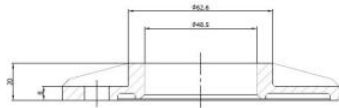

**SP1011-48.3**  
End Post  
316 Grade Satin Finish

**SP1012-48.3**  
Mid Post  
316 Grade Satin Finish

**SP1013-48.3**  
Corner Post  
316 Grade Satin Finish

**48-RON1012-316**  
316 Grade Raw  
100mm Wide (4 x 11mm Holes)

**48-RON1011-316**  
316 Grade Raw  
120mm Wide (4 x 11mm Holes)

**48-RON1016-316**  
316 Grade Raw  
120mm Wide (3 x 10.5mm Holes)

**48-RON1009-316**  
316 Grade Raw  
115mm Wide

**0188.486.316 (100mm)**  
**0189.486.316 (120mm)**