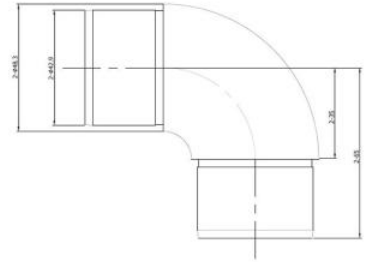

48-RV1008
Swept Bend
316 Satin