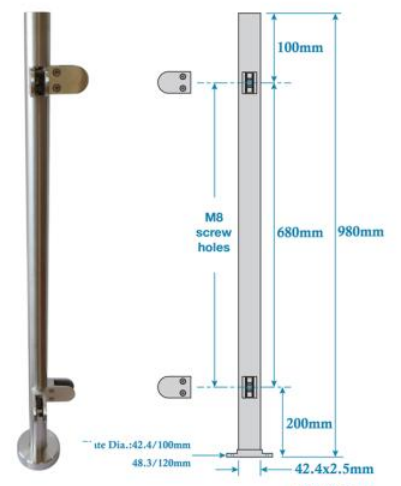

**SP1011-48.3**  
End Post  
316 Grade Satin Finish

**SP1012-48.3**  
Mid Post  
316 Grade Satin Finish

**SP1013-48.3**  
Corner Post  
316 Grade Satin Finish

**48-RON1012-316**  
316 Grade Raw  
100mm Wide (4 x 11mm Holes)

**48-RON1011-316**  
316 Grade Raw  
120mm Wide (4 x 11mm Holes)

**48-RON1016-316**  
316 Grade Raw  
120mm Wide (3 x 10.5mm Holes)

**48-RON1009-316**  
316 Grade Raw  
115mm Wide

**0188.486.316 (100mm)**  
**0189.486.316 (120mm)**

**KLH10R-48.3-SAFETY**  
D Shape Glass Clamp + Safety Plate  
316  
Satin

**KLH10R-48.3-ADJ**  
D Shape Adjustable Glass Clamp  
316 Satin  
(Also Available 42.4mm & Flat)

**48-HH1005-ADJ**  
Adjustable Bung, Stem, & Saddle  
316 Grade Satin