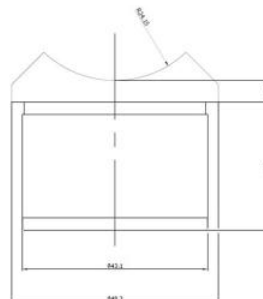

48-RA1006
Adaptor
316 Satin / Mirror