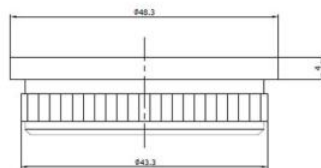

48-EK1002
Flat End Cap
316 Satin / Mirror