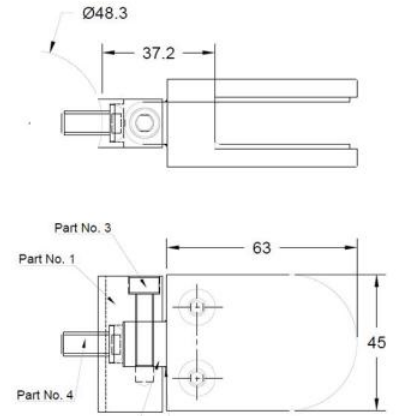

**48-RON1011-316**  
316 Grade Raw  
120mm Wide (4 x 11mm Holes)

**48-RON1016-316**  
316 Grade Raw  
120mm Wide (3 x 10.5mm Holes)

**48-RON1009-316**  
316 Grade Raw  
115mm Wide

**0188.486.316 (100mm)**  
**0189.486.316 (120mm)**

**ROS1005-48.3**  
120mm Wide Cover Plates  
316 Grade Satin / Mirror

**0521.483.316**  
150mm Baluster Bracket (45mm Off-Set)  
316 Grade Satin / Mirror

**0527.483.316**  
90 Degree Baluster Bracket (45mm Off-Set)  
316 Grade Satin / Mirror

**48-WALL-BRACKET-316**  
316 Grade Satin Finish  
(42mm Off-Set)

**48-WND1012**  
48.3mm  
316 Grade Satin Finish  
(29mm Off-Set)

**KLH10R-48.3**  
D Shape Glass Clamp  
304 / 316  
Satin / Mirror

**KLH13.52-15MM-48.3**  
D Shape Glass Clamp  
316  
Satin / Mirror

**KLH10R-48.3-SAFETY**  
D Shape Glass Clamp + Safety Plate  
316  
Satin

**KLH10R-48.3-ADJ**  
D Shape Adjustable Glass Clamp  
316 Satin  
(Also Available 42.4mm & Flat)

**48-HH1005-ADJ**  
Adjustable Bung, Stem, & Saddle  
316 Grade Satin