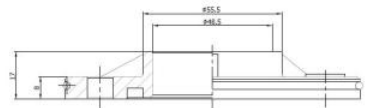

**SP1011-48.3**  
End Post  
316 Grade Satin Finish

**SP1012-48.3**  
Mid Post  
316 Grade Satin Finish

**SP1013-48.3**  
Corner Post  
316 Grade Satin Finish

**48-RON1012-316**  
316 Grade Raw  
100mm Wide (4 x 11mm Holes)

**48-RON1011-316**  
316 Grade Raw  
120mm Wide (4 x 11mm Holes)

**48-RON1016-316**  
316 Grade Raw  
120mm Wide (3 x 10.5mm Holes)

**48-RON1009-316**  
316 Grade Raw  
115mm Wide

**0188.486.316 (100mm)**  
**0189.486.316 (120mm)**