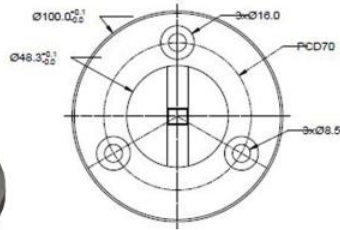

48-RV1003-WALLPLATE
Wallplate and 90 Degree Bend
316 Satin