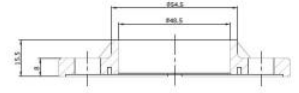

**SP1011-48.3**  
End Post  
316 Grade Satin Finish

**SP1012-48.3**  
Mid Post  
316 Grade Satin Finish

**SP1013-48.3**  
Corner Post  
316 Grade Satin Finish

**48-RON1012-316**  
316 Grade Raw  
100mm Wide (4 x 11mm Holes)

**48-RON1011-316**  
316 Grade Raw  
120mm Wide (4 x 11mm Holes)

**48-RON1016-316**  
316 Grade Raw  
120mm Wide (3 x 10.5mm Holes)

**48-RON1009-316**  
316 Grade Raw  
115mm Wide

**0188.486.316 (100mm)**  
**0189.486.316 (120mm)**