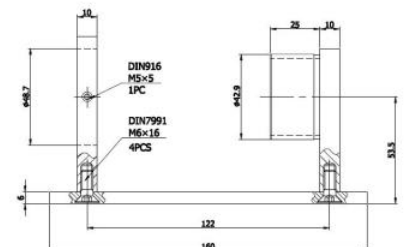

**ROS1005-48.3**  
120mm Wide Cover Plates  
316 Grade Satin / Mirror

**0521.483.316**  
150mm Baluster Bracket (45mm Off-Set)  
316 Grade Satin / Mirror

**0527.483.316**  
90 Degree Baluster Bracket (45mm Off-Set)  
316 Grade Satin / Mirror

**48-WALL-BRACKET-316**  
316 Grade Satin Finish  
(42mm Off-Set)

**48-WND1012**  
48.3mm  
316 Grade Satin Finish  
(29mm Off-Set)

**KLH10R-48.3**  
D Shape Glass Clamp  
304 / 316  
Satin / Mirror

**KLH13.52-15MM-48.3**  
D Shape Glass Clamp  
316  
Satin / Mirror