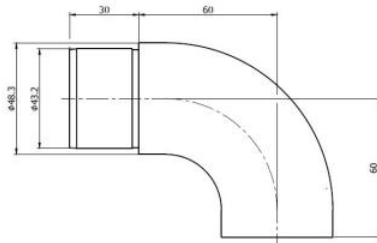

**48-WALLPLATE-OBLONG**  
316 Satin / Mirror

**WALLPLATE-ADJ-48.3**  
Adjustable Wallplate  
316 Satin

**48-RV1003-WALLPLATE**  
Wallplate and 90 Degree Bend  
316 Satin

**48-RV1018-316**  
End Scroll  
316 Satin / Mirror