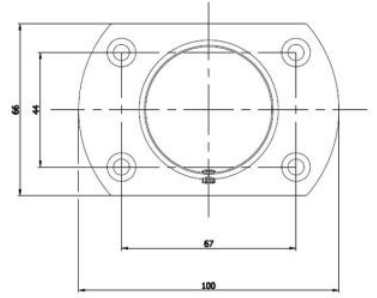

0206.486.316  
3-Way Connector  
316 Satin / Mirror

48-RV1004-ADJ  
Adjustable Elbow  
316 Satin / Mirror

48-RA1006  
Adaptor  
316 Satin / Mirror

48-ROB  
Weldable Elbow  
316 Satin

**48-WALLPLATE**  
316 Satin / Mirror

**48-WALLPLATE-OBLONG**  
316 Satin / Mirror

**WALLPLATE-ADJ-48.3**  
Adjustable Wallplate  
316 Satin

**48-RV1003-WALLPLATE**  
Wallplate and 90 Degree Bend  
316 Satin

**48-RV1018-316**  
End Scroll  
316 Satin / Mirror