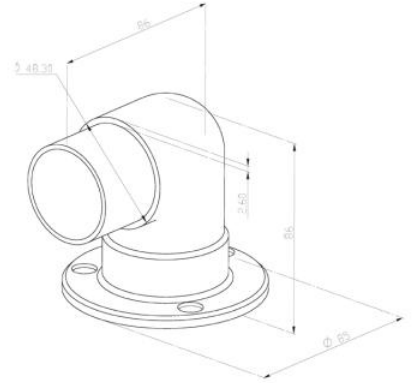

48-RV1003-WALLPLATE
Wallplate and 90 Degree Bend
316 Satin