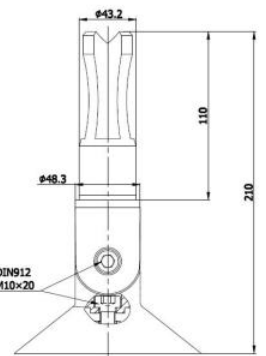

48-BASE-PLATE-ADJ
316 Grade
Satin Finish