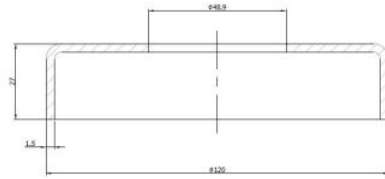

**ROS1005-48.3**  
120mm Wide Cover Plates  
316 Grade Satin / Mirror

**0521.483.316**  
150mm Baluster Bracket (45mm Off-Set)  
316 Grade Satin / Mirror

**0527.483.316**  
90 Degree Baluster Bracket (45mm Off-Set)  
316 Grade Satin / Mirror