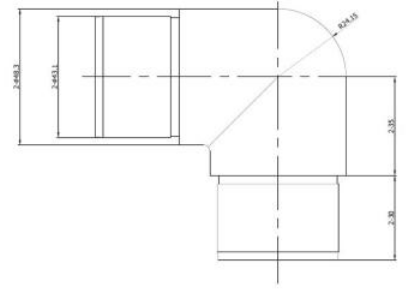

48-RV1003
Mid-Radius Bend
316 Satin / Mirror