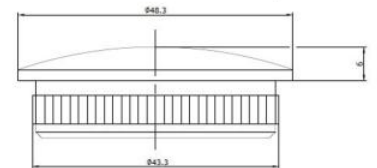

48-EK1010
Convex End Cap
316 Satin / Mirror