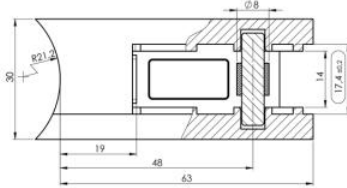

**48-WALL-BRACKET-316**  
316 Grade Satin Finish  
(42mm Off-Set)

**48-WND1012**  
48.3mm  
316 Grade Satin Finish  
(29mm Off-Set)

**KLH10R-48.3**  
D Shape Glass Clamp  
304 / 316  
Satin / Mirror

**KLH13.52-15MM-48.3**  
D Shape Glass Clamp  
316  
Satin / Mirror