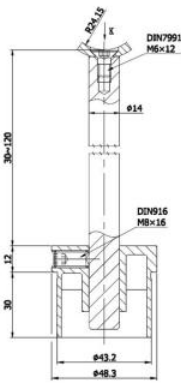

**48-RON1011-316**  
316 Grade Raw  
120mm Wide (4 x 11mm Holes)

**48-RON1016-316**  
316 Grade Raw  
120mm Wide (3 x 10.5mm Holes)

**48-RON1009-316**  
316 Grade Raw  
115mm Wide

**0188.486.316 (100mm)**  
**0189.486.316 (120mm)**

**ROS1005-48.3**  
120mm Wide Cover Plates  
316 Grade Satin / Mirror

**0521.483.316**  
150mm Baluster Bracket (45mm Off-Set)  
316 Grade Satin / Mirror

**0527.483.316**  
90 Degree Baluster Bracket (45mm Off-Set)  
316 Grade Satin / Mirror

**48-WALL-BRACKET-316**  
316 Grade Satin Finish  
(42mm Off-Set)

**48-WND1012**  
48.3mm  
316 Grade Satin Finish  
(29mm Off-Set)

**KLH10R-48.3**  
D Shape Glass Clamp  
304 / 316  
Satin / Mirror

**KLH13.52-15MM-48.3**  
D Shape Glass Clamp  
316  
Satin / Mirror

**KLH10R-48.3-SAFETY**  
D Shape Glass Clamp + Safety Plate  
316  
Satin

**KLH10R-48.3-ADJ**  
D Shape Adjustable Glass Clamp  
316 Satin  
(Also Available 42.4mm & Flat)

**48-HH1005-ADJ**  
Adjustable Bung, Stem, & Saddle  
316 Grade Satin