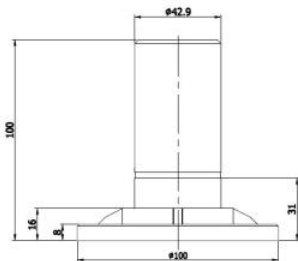

**SP1011-48.3**  
End Post  
316 Grade Satin Finish

**SP1012-48.3**  
Mid Post  
316 Grade Satin Finish

**SP1013-48.3**  
Corner Post  
316 Grade Satin Finish

**48-RON1012-316**  
316 Grade Raw  
100mm Wide (4 x 11mm Holes)

**48-RON1011-316**  
316 Grade Raw  
120mm Wide (4 x 11mm Holes)

**48-RON1016-316**  
316 Grade Raw  
120mm Wide (3 x 10.5mm Holes)

**48-RON1009-316**  
316 Grade Raw  
115mm Wide

**0188.486.316 (100mm)**  
**0189.486.316 (120mm)**

316 Grade  
Satin Finish

**48-BASE-PLATE-ADJ**  
316 Grade  
Satin Finish

**48-ROS1001**  
105mm Wide Cover Plates  
316 Grade Satin / Mirror

**48-ROS1002**  
125mm Wide Cover Plates  
316 Grade Satin / Mirror

**ROS1005-48.3**  
120mm Wide Cover Plates  
316 Grade Satin / Mirror

**0521.483.316**  
150mm Baluster Bracket (45mm Off-Set)  
316 Grade Satin / Mirror

**0527.483.316**  
90 Degree Baluster Bracket (45mm Off-Set)  
316 Grade Satin / Mirror