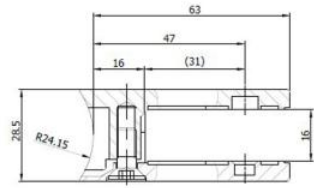

**ROS1005-48.3**  
120mm Wide Cover Plates  
316 Grade Satin / Mirror

**0521.483.316**  
150mm Baluster Bracket (45mm Off-Set)  
316 Grade Satin / Mirror

**0527.483.316**  
90 Degree Baluster Bracket (45mm Off-Set)  
316 Grade Satin / Mirror

**48-WALL-BRACKET-316**  
316 Grade Satin Finish  
(42mm Off-Set)

**48-WND1012**  
48.3mm  
316 Grade Satin Finish  
(29mm Off-Set)

**KLH10R-48.3**  
D Shape Glass Clamp  
304 / 316  
Satin / Mirror

**KLH13.52-15MM-48.3**  
D Shape Glass Clamp  
316  
Satin / Mirror