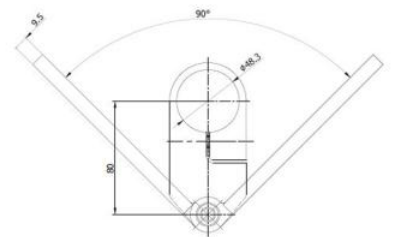

**48-RON1011-316**  
316 Grade Raw  
120mm Wide (4 x 11mm Holes)

**48-RON1016-316**  
316 Grade Raw  
120mm Wide (3 x 10.5mm Holes)

**48-RON1009-316**  
316 Grade Raw  
115mm Wide

**0188.486.316 (100mm)**  
**0189.486.316 (120mm)**

**ROS1005-48.3**  
120mm Wide Cover Plates  
316 Grade Satin / Mirror

**0521.483.316**  
150mm Baluster Bracket (45mm Off-Set)  
316 Grade Satin / Mirror

**0527.483.316**  
90 Degree Baluster Bracket (45mm Off-Set)  
316 Grade Satin / Mirror

**48-WALL-BRACKET-316**  
316 Grade Satin Finish  
(42mm Off-Set)

**48-WND1012**  
48.3mm  
316 Grade Satin Finish  
(29mm Off-Set)

**KLH10R-48.3**  
D Shape Glass Clamp  
304 / 316  
Satin / Mirror

**KLH13.52-15MM-48.3**  
D Shape Glass Clamp  
316  
Satin / Mirror