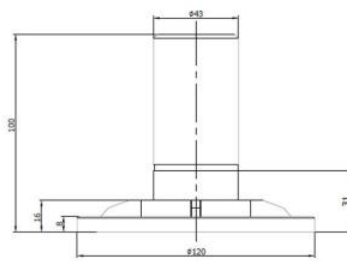

48-BASE-PLATE-ADJ
316 Grade
Satin Finish