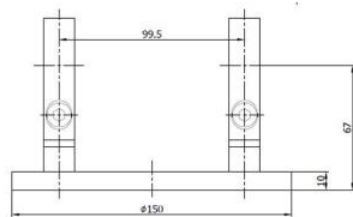

**48-RON1011-316**  
316 Grade Raw  
120mm Wide (4 x 11mm Holes)

**48-RON1016-316**  
316 Grade Raw  
120mm Wide (3 x 10.5mm Holes)

**48-RON1009-316**  
316 Grade Raw  
115mm Wide

**0188.486.316 (100mm)**  
**0189.486.316 (120mm)**

**ROS1005-48.3**  
120mm Wide Cover Plates  
316 Grade Satin / Mirror

**0521.483.316**  
150mm Baluster Bracket (45mm Off-Set)  
316 Grade Satin / Mirror

**0527.483.316**  
90 Degree Baluster Bracket (45mm Off-Set)  
316 Grade Satin / Mirror