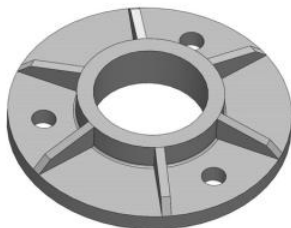

**SP1011-48.3**  
End Post  
316 Grade Satin Finish

**SP1012-48.3**  
Mid Post  
316 Grade Satin Finish

**SP1013-48.3**  
Corner Post  
316 Grade Satin Finish

**48-RON1012-316**  
316 Grade Raw  
100mm Wide (4 x 11mm Holes)

**48-RON1011-316**  
316 Grade Raw  
120mm Wide (4 x 11mm Holes)

**48-RON1016-316**  
316 Grade Raw  
120mm Wide (3 x 10.5mm Holes)

**48-RON1009-316**  
316 Grade Raw  
115mm Wide

**0188.486.316 (100mm)**  
**0189.486.316 (120mm)**

316 Grade  
Satin Finish

**48-BASE-PLATE-ADJ**  
316 Grade  
Satin Finish

**48-ROS1001**  
105mm Wide Cover Plates  
316 Grade Satin / Mirror

**48-ROS1002**  
125mm Wide Cover Plates  
316 Grade Satin / Mirror

**48-WALL-BRACKET-316**  
316 Grade Satin Finish  
(42mm Off-Set)

**48-WND1012**  
48.3mm  
316 Grade Satin Finish  
(29mm Off-Set)

**KLH10R-48.3**  
D Shape Glass Clamp  
304 / 316  
Satin / Mirror

**KLH13.52-15MM-48.3**  
D Shape Glass Clamp  
316  
Satin / Mirror