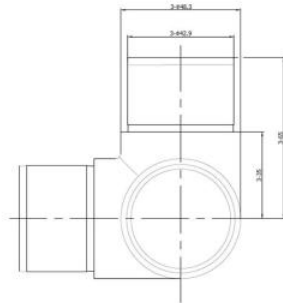

48-EVB1009
3-Way Elbow
316 Satin / Mirror