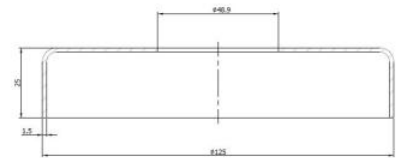

48-ROS1002
125mm Wide Cover Plates
316 Grade Satin / Mirror