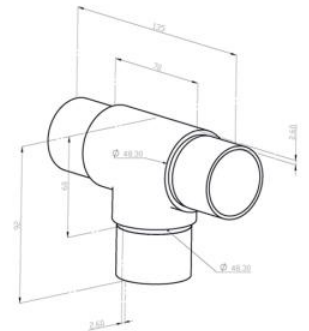

0206.486.316  
3-Way Connector  
316 Satin / Mirror

48-RV1004-ADJ  
Adjustable Elbow  
316 Satin / Mirror

48-RA1006  
Adaptor  
316 Satin / Mirror

48-ROB  
Weldable Elbow  
316 Satin

**48-WALLPLATE**  
316 Satin / Mirror