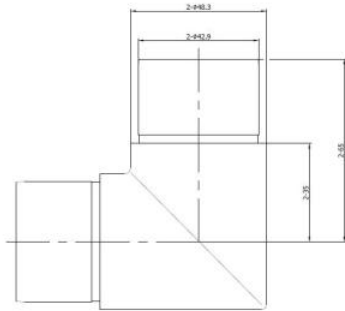

48-RV1005
Sharp Bend
316 Satin / Mirror