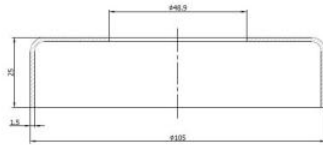

48-ROS1001
105mm Wide Cover Plates
316 Grade Satin / Mirror