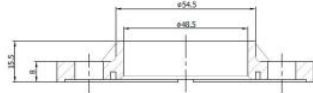

**SP1011-48.3**  
End Post  
316 Grade Satin Finish

**SP1012-48.3**  
Mid Post  
316 Grade Satin Finish

**SP1013-48.3**  
Corner Post  
316 Grade Satin Finish

**48-RON1012-316**  
316 Grade Raw  
100mm Wide (4 x 11mm Holes)

**48-RON1011-316**  
316 Grade Raw  
120mm Wide (4 x 11mm Holes)

**48-RON1016-316**  
316 Grade Raw  
120mm Wide (3 x 10.5mm Holes)

**48-RON1009-316**  
316 Grade Raw  
115mm Wide

**0188.486.316 (100mm)**  
**0189.486.316 (120mm)**