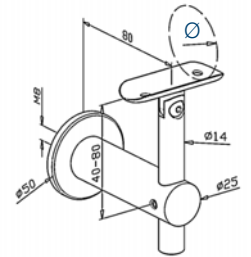

Handrail support adjustable - Tube **S**