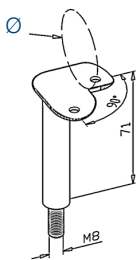

Handrail support M8 - Tube 90° **S**

304 Indoor satin		Ø
0361.429.304	2	42,4
0361.489.304	2	48,3

316 Outdoor satin		Ø
0361.429.316	2	42,4
0361.489.316	2	48,3