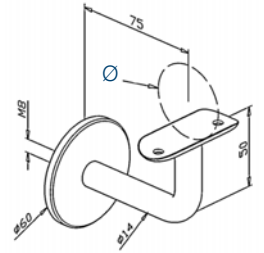

316 Outdoor satin		Ø
-------------------	--	---

0391.425.316	2	42,4
0391.485.316	2	48,3

Handrail support - Flat **S**

304 Indoor satin		
0321.000.304	2	

316 Outdoor satin		
0321.000.316	2	

Handrail support - Tube **S**