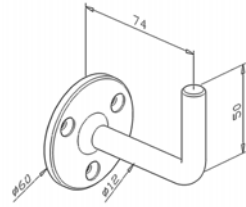

Handrail support - Blunt **S W**

304 Indoor
satin

0325.000.304 2

316 Outdoor
satin

0325.000.316 2