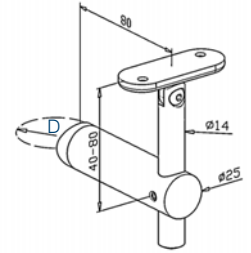

Handrail support - Tube - Flat

S

304 Indoor satin

0402.000.304 2 42,4

0403.000.304 2 48,3

316 Outdoor satin

0402.000.316 2 42,4

0403.000.316 2 48,3