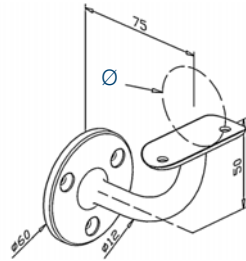

Handrail support - Tube **S**

304 Indoor satin			Ø
0322.337.304	2		33,7
0322.420.304	2		42,4
0322.480.304	2		48,3

316 Outdoor satin			Ø
0322.337.316	2		33,7
0322.420.316	2		42,4
0322.480.316	2		48,3

316 Outdoor mirror			Ø
0322.420.316#	2		42,4
0322.480.316#	2		48,3

316 Outdoor mirror			Ø
0321.420.316#	2		42,4
0321.480.316#	2		48,3