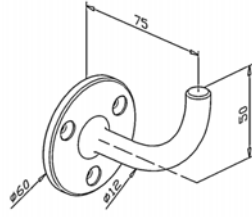

Handrail support - Blunt **S W**

304 Indoor
satin

0323.000.304 2

316 Outdoor
satin

0323.000.316 2