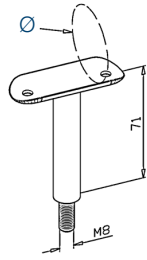

316 Outdoor satin		
0361.000.316	2	

Handrail support M8 - adjustable - Flat **S**

304 Indoor satin		
0461.000.304	2	

316 Outdoor satin		
0461.000.316	2	

Handrail support M8 - Tube **S**

304 Indoor satin		Ø
------------------	--	---