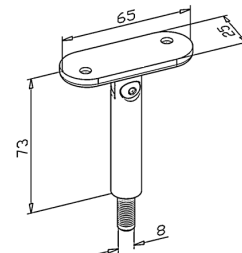

Handrail support M8 - adjustable - Flat **S**

304 Indoor satin		
0461.000.304	2	

316 Outdoor satin		
0461.000.316	2