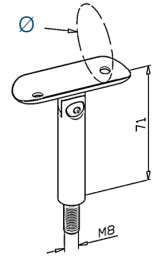

Handrail support M8 adjustable - Tube **S**

304 Indoor satin		Ø

0461.420.304	2	42,4
0461.480.304	2	48,3
0461.603.304	2	60,3

316 Outdoor satin		Ø

0461.420.316	2	42,4
0461.480.316	2	48,3