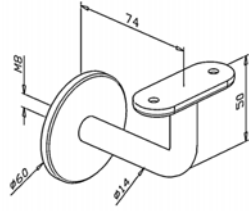

Handrail support - Flat **S**