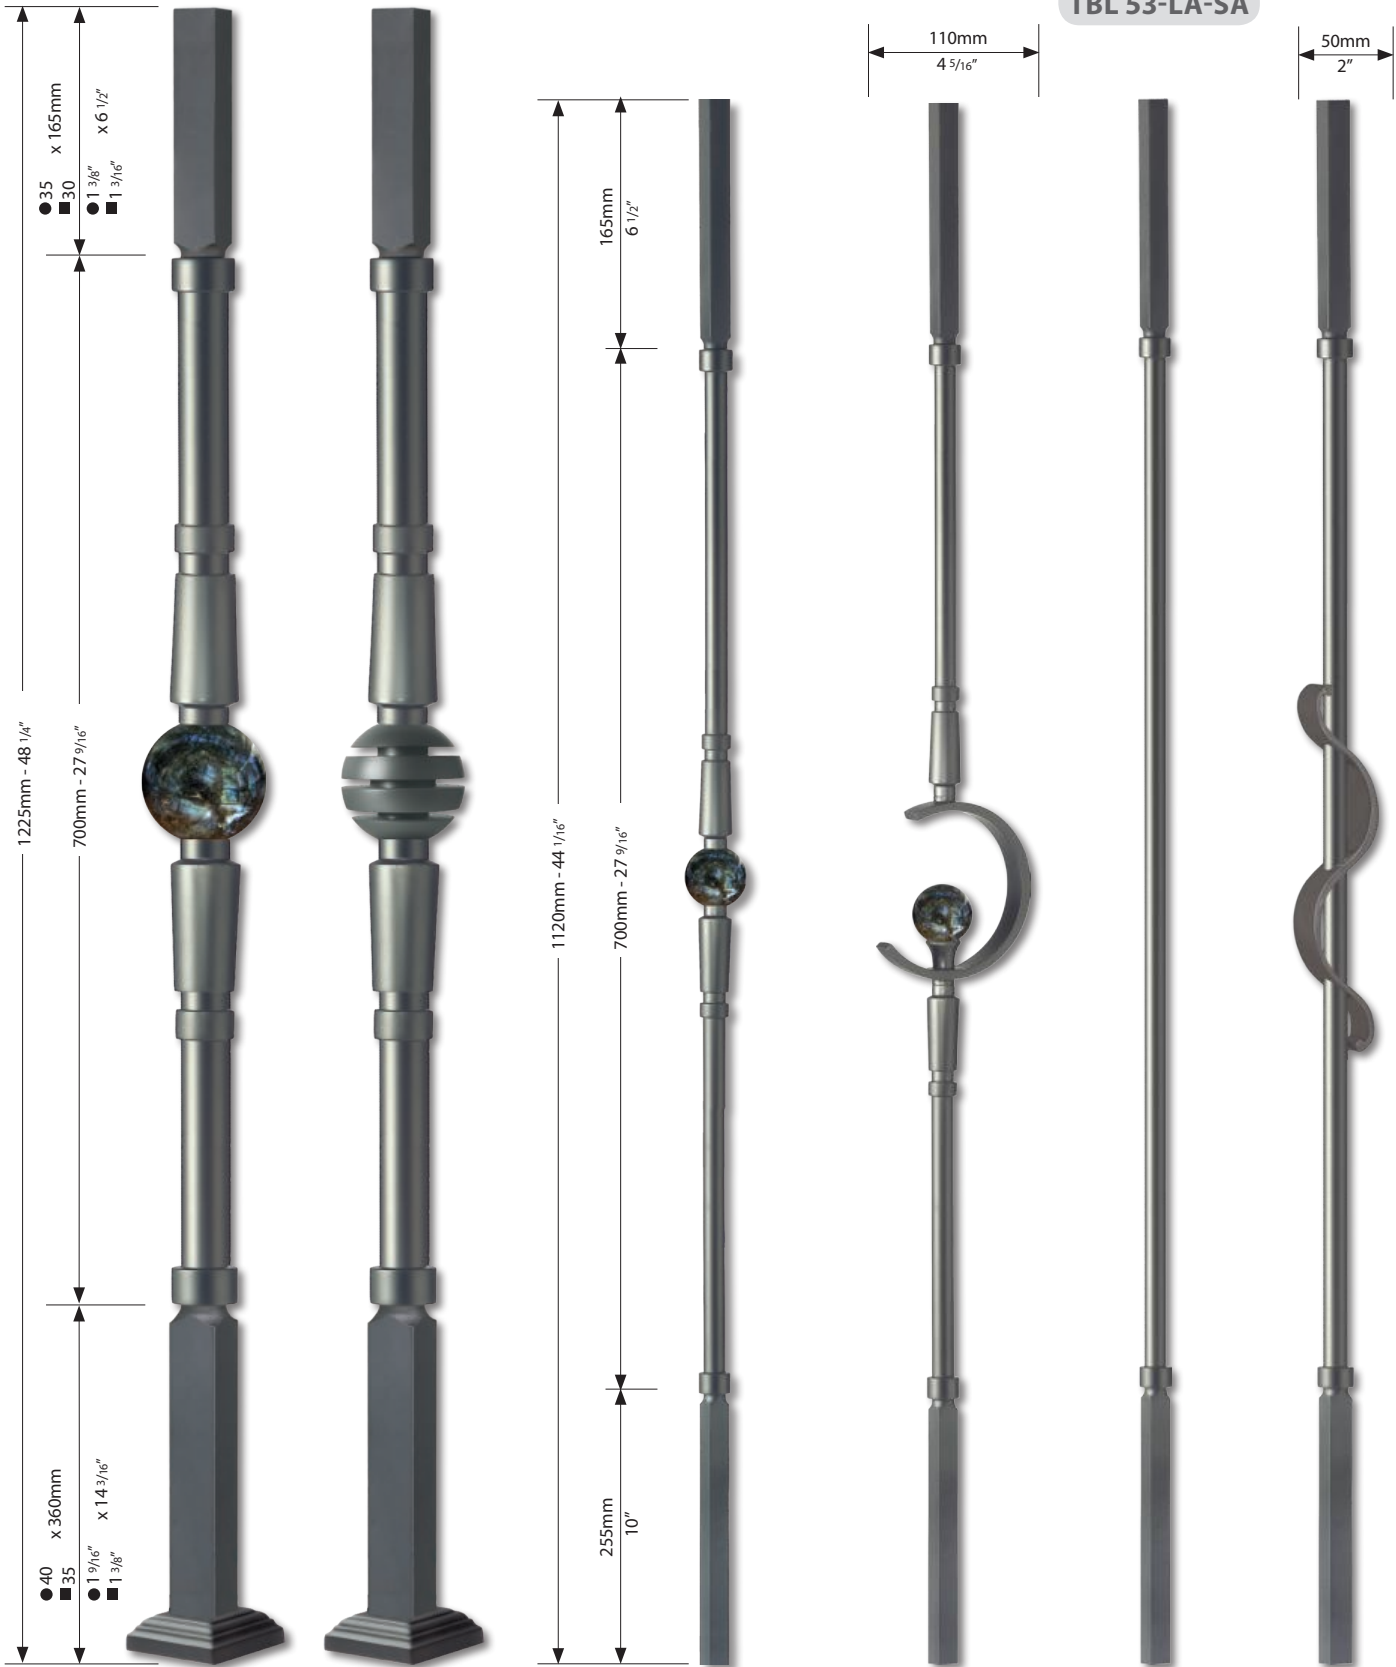

MODERN OR ROSE

ø 95mm
H: 135mm

ø 3 3/4"
H: 5 1/4"

ø 63mm
2 1/2"

● 16mm
5/8" CSL61 RG

TBL 38 RG

ø 54mm
ø 2 1/8"

1225mm - 48 1/4"
700mm - 27 9/16"
x 165mm
● 35
■ 30
● 1 3/8" x 6 1/2"
■ 1 3/16"

40 x 360mm
● 35
■ 30
● 1 9/16" x 14 3/16"
■ 1 3/8"

1120mm - 44 1/16"
700mm - 27 9/16"
165mm
6 1/2"
255mm
10"

110mm
4 5/16"

50mm
2"

- | | | | | | | | |
|---|--------------|----------|----------------|--------------|----------|----------|----------|
| ● | PL170R-JR-RG | PL170RRG | ● 16mm
5/8" | BL177R-JR-RG | BL178RRG | BL175RRG | BL179RRG |
| ■ | PL170K-JR-RG | PL170KRG | ■ 16mm
5/8" | BL177K-JR-RG | BL178KRG | BL175KRG | BL179KRG |

MODERN SATIN

16 mm 5/8" **CSL616SA**

ø 95mm
 H: 135mm

ø 3 3/4"
 H: 5 1/4"

ø 54mm
 ø 2 1/8"

TBL 53-LA-SA

LAITON

- PL170R-LA-SA PL170RSA
- PL170K-LA-SA PL170KSA

- 16mm 5/8" BL177R-LA-SA BL178RSA BL175RSA BL179RSA
- 16mm 5/8" BL177K-LA-SA BL178KSA BL175KSA BL179KSA