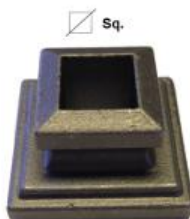

Ø Rd.

H-39mm  
Base-45mm  
0.08Kg  
(Hollow)

43-1-07  
43-1-08

Ø Rd.

H-67mm  
45mm  
0.135kg  
(Hollow)

43-1-10

Ø Rd.

26mm Rd  
H-79mm  
W-70mm  
1.1kg

39-0-11

□ Sq.

W35 x H25  
x12.5mm

39-1-01

□ Sq.

16mm Sq.  
H-25mm  
W-45mm  
0.16kg

16mm-Ken-Collar