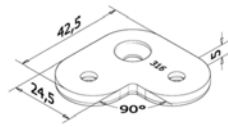

Railing saddle Flat - 90° **S**

304 Indoor satin

3342.000.304 4

316 Outdoor satin

3342.000.316 4