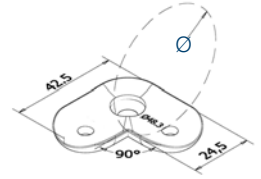

Railing saddle Flat - 90° **S**

304 Indoor satin 

3342.000.304 4

316 Outdoor satin 

3342.000.316 4

Railing saddle Tube - 90° **S**

304 Indoor satin 

3342.337.304 4 33,7