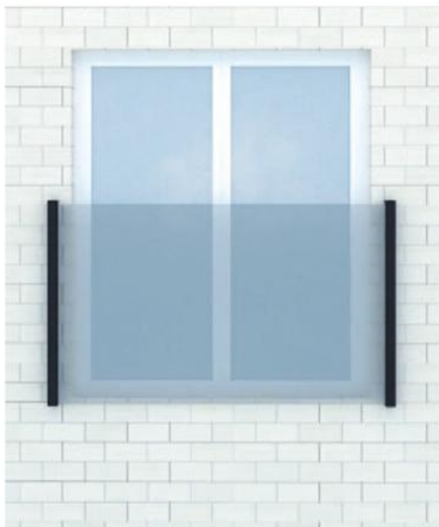

## KT-JULIET-CHANNEL

Satin Anodised / Anthracite Grey / Black

Suitable For: 13.52 / 17.52 / 21.52mm Glass

Face Mounting

Frame Mounting

Reveal Mounting

13.52mm - Max Glass Width 1200mm - 1.5kN/m

17.52mm - Max Glass Width 1700mm - 1.5kN/m

21.52mm - Max Glass Width 2000mm - 1.5kN/m

Suitable Fixing

Brickwork / Concrete  
Timber  
Aluminium Frames  
UPVC