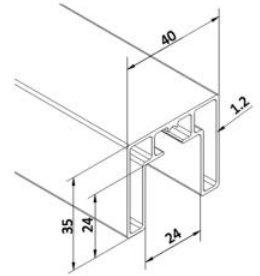

KT-1002 (Satin Anodised, Black, Anthracite Grey)
Sold in 3 Metre Lengths. 42.4mm Round

KT-1004 (Satin Anodised, Black, Anthracite Grey)
Sold in 3 Metre Lengths. 35 x 40mm Square

KT-1009 Wall Plate
42.4mm Round

KT-1112 End Cap
42.4mm Round

KT-4009 Wall Plate
35 x 40mm Square

KT-4112 End Cap
35 x 40mm Square

KT-1202 / KT-4202 (Corners)

Internal Connectors
Suitable for Round & Square