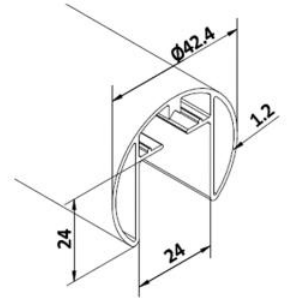

KT-1002 (Satin Anodised, Black, Anthracite Grey)
Sold in 3 Metre Lengths. 42.4mm Round

KT-1004 (Satin Anodised, Black, Anthracite Grey)
Sold in 3 Metre Lengths. 35 x 40mm Square

KT-1009 Wall Plate
42.4mm Round

KT-1112 End Cap
42.4mm Round

KT-4009 Wall Plate
35 x 40mm Square

KT-4112 End Cap
35 x 40mm Square

KT-1202 / KT-4202 (Corners)

Internal Connectors
Suitable for Round & Square