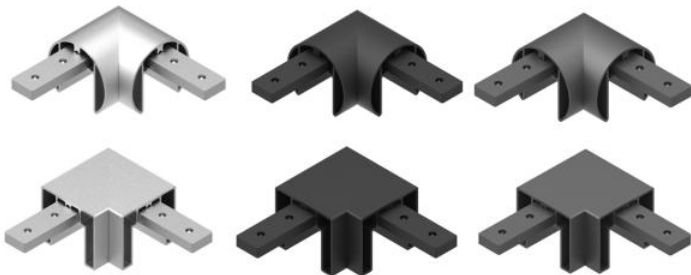

KT-1002 (Satin Anodised, Black, Anthracite Grey)
Sold in 3 Metre Lengths. 42.4mm Round

KT-1004 (Satin Anodised, Black, Anthracite Grey)
Sold in 3 Metre Lengths. 35 x 40mm Square

KT-1009 Wall Plate
42.4mm Round

KT-1112 End Cap
42.4mm Round

KT-4009 Wall Plate
35 x 40mm Square

KT-4112 End Cap
35 x 40mm Square

KT-1202 / KT-4202 (Corners)

Internal Connectors
Suitable for Round & Square