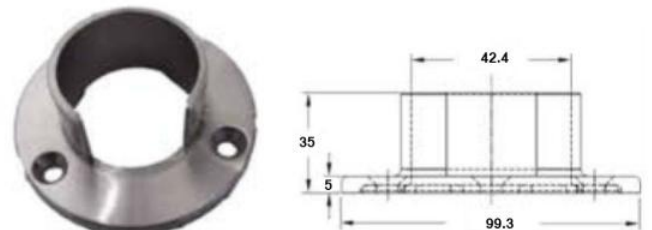

1201.425.316
Slotted Tube Connector
316 Satin / Mirror

1202.425.316
90 Degree Slotted Lateral Bend
316 Satin / Mirror

1203.425.316
90 Degree Slotted Vertical Bend
316 Satin

1502.424.316
Slotted Adaptor
316 Satin

1112.426.316
Slotted End Cap
316 Satin / Mirror

RO1009-42.4
Slotted Wall Plate
316 Satin / 316 Mirror

RO1012-42.4
25-55 Degree Slotted Elbow (Upwards)
316 Satin

RO1013-42.4
25-55 Degree Slotted Elbow (Downwards)
316 Satin