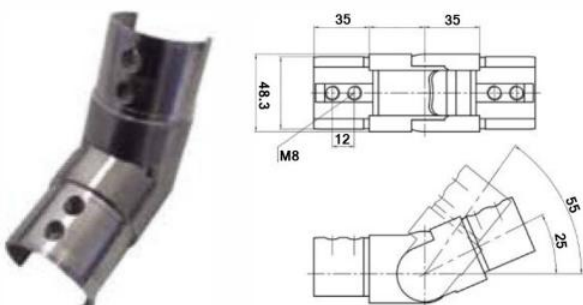

1201.485.316
Slotted Tube Connector
316 Satin / Mirror

1202.485.316
90 Degree Slotted Lateral Bend
316 Satin / Mirror

1203.485.316
90 Degree Slotted Vertical Bend
316 Satin

1503.483.316
Slotted Adaptor
316 Satin

1112.486.316
Slotted End Cap
316 Satin / Mirror

RO1009-48.3
Slotted Wall Plate
316 Satin / Mirror

RO1012-48.3
25-55 Degree Slotted Elbow (Upwards)
316 Satin

RO1013-48.3
25-55 Degree Slotted Elbow (Downwards)
316 Satin