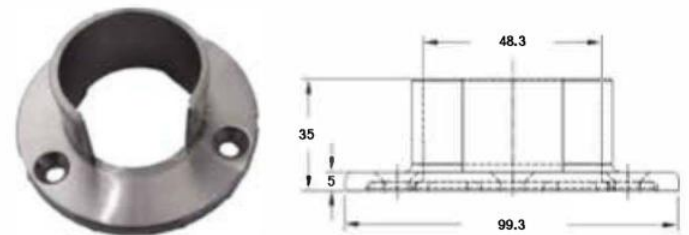

1201.485.316
Slotted Tube Connector
316 Satin / Mirror

1202.485.316
90 Degree Slotted Lateral Bend
316 Satin / Mirror

1203.485.316
90 Degree Slotted Vertical Bend
316 Satin

1503.483.316
Slotted Adaptor
316 Satin

1112.486.316
Slotted End Cap
316 Satin / Mirror

RO1009-48.3
Slotted Wall Plate
316 Satin / Mirror

RO1012-48.3
25-55 Degree Slotted Elbow (Upwards)
316 Satin

RO1013-48.3
25-55 Degree Slotted Elbow (Downwards)
316 Satin