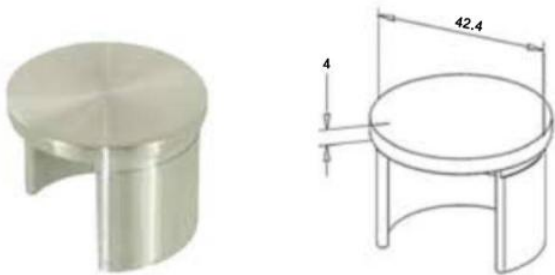

1201.425.316
Slotted Tube Connector
316 Satin / Mirror

1202.425.316
90 Degree Slotted Lateral Bend
316 Satin / Mirror

1203.425.316
90 Degree Slotted Vertical Bend
316 Satin

1502.424.316
Slotted Adaptor
316 Satin

1112.426.316
Slotted End Cap
316 Satin / Mirror

RO1009-42.4
Slotted Wall Plate
316 Satin / 316 Mirror

RO1012-42.4
25-55 Degree Slotted Elbow (Upwards)
316 Satin

RO1013-42.4
25-55 Degree Slotted Elbow (Downwards)
316 Satin

1201.485.316
Slotted Tube Connector
316 Satin / Mirror

1202.485.316
90 Degree Slotted Lateral Bend
316 Satin / Mirror

1203.485.316
90 Degree Slotted Vertical Bend
316 Satin

1503.483.316
Slotted Adaptor
316 Satin