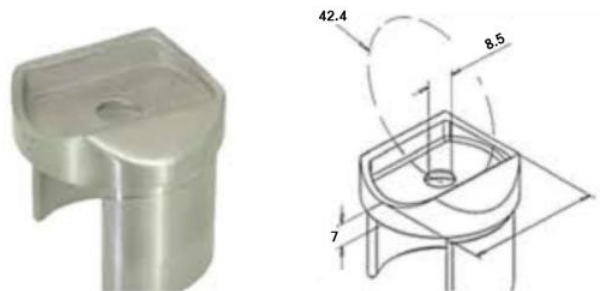

1201.425.316
Slotted Tube Connector
316 Satin / Mirror

1202.425.316
90 Degree Slotted Lateral Bend
316 Satin / Mirror

1203.425.316
90 Degree Slotted Vertical Bend
316 Satin

1502.424.316
Slotted Adaptor
316 Satin

1112.426.316
Slotted End Cap
316 Satin / Mirror

RO1009-42.4
Slotted Wall Plate
316 Satin / 316 Mirror

RO1012-42.4
25-55 Degree Slotted Elbow (Upwards)
316 Satin

RO1013-42.4
25-55 Degree Slotted Elbow (Downwards)
316 Satin