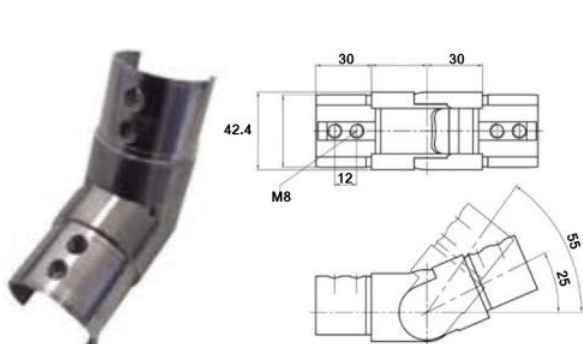

1201.425.316
Slotted Tube Connector
316 Satin / Mirror

1202.425.316
90 Degree Slotted Lateral Bend
316 Satin / Mirror

1203.425.316
90 Degree Slotted Vertical Bend
316 Satin

1502.424.316
Slotted Adaptor
316 Satin

1112.426.316
Slotted End Cap
316 Satin / Mirror

RO1009-42.4
Slotted Wall Plate
316 Satin / 316 Mirror

RO1012-42.4
25-55 Degree Slotted Elbow (Upwards)
316 Satin

RO1013-42.4
25-55 Degree Slotted Elbow (Downwards)
316 Satin

1201.485.316
Slotted Tube Connector
316 Satin / Mirror

1202.485.316
90 Degree Slotted Lateral Bend
316 Satin / Mirror

1203.485.316
90 Degree Slotted Vertical Bend
316 Satin

1503.483.316
Slotted Adaptor
316 Satin