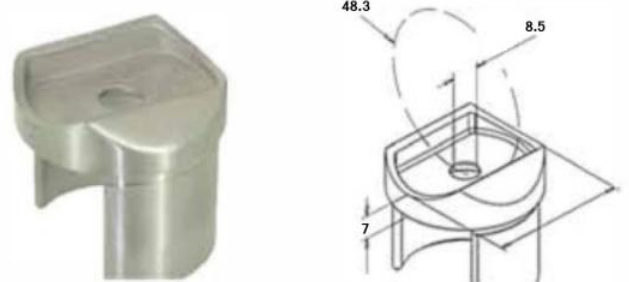

1112.426.316
Slotted End Cap
316 Satin / Mirror

RO1009-42.4
Slotted Wall Plate
316 Satin / 316 Mirror

RO1012-42.4
25-55 Degree Slotted Elbow (Upwards)
316 Satin

RO1013-42.4
25-55 Degree Slotted Elbow (Downwards)
316 Satin

1201.485.316
Slotted Tube Connector
316 Satin / Mirror

1202.485.316
90 Degree Slotted Lateral Bend
316 Satin / Mirror

1203.485.316
90 Degree Slotted Vertical Bend
316 Satin

1503.483.316
Slotted Adaptor
316 Satin