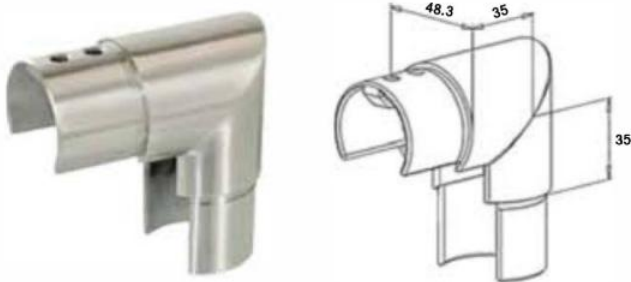

1201.425.316
Slotted Tube Connector
316 Satin / Mirror

1202.425.316
90 Degree Slotted Lateral Bend
316 Satin / Mirror

1203.425.316
90 Degree Slotted Vertical Bend
316 Satin

1502.424.316
Slotted Adaptor
316 Satin

1112.426.316
Slotted End Cap
316 Satin / Mirror

RO1009-42.4
Slotted Wall Plate
316 Satin / 316 Mirror

RO1012-42.4
25-55 Degree Slotted Elbow (Upwards)
316 Satin

RO1013-42.4
25-55 Degree Slotted Elbow (Downwards)
316 Satin

1201.485.316
Slotted Tube Connector
316 Satin / Mirror

1202.485.316
90 Degree Slotted Lateral Bend
316 Satin / Mirror

1203.485.316
90 Degree Slotted Vertical Bend
316 Satin

1503.483.316
Slotted Adaptor
316 Satin