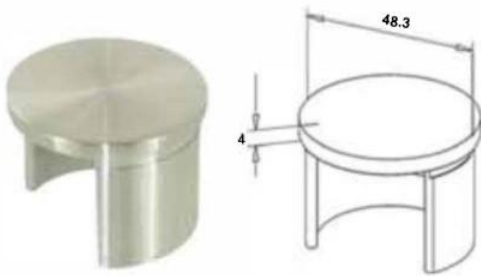

1201.485.316
Slotted Tube Connector
316 Satin / Mirror

1202.485.316
90 Degree Slotted Lateral Bend
316 Satin / Mirror

1203.485.316
90 Degree Slotted Vertical Bend
316 Satin

1503.483.316
Slotted Adaptor
316 Satin

1112.486.316
Slotted End Cap
316 Satin / Mirror

RO1009-48.3
Slotted Wall Plate
316 Satin / Mirror

RO1012-48.3
25-55 Degree Slotted Elbow (Upwards)
316 Satin

RO1013-48.3
25-55 Degree Slotted Elbow (Downwards)
316 Satin