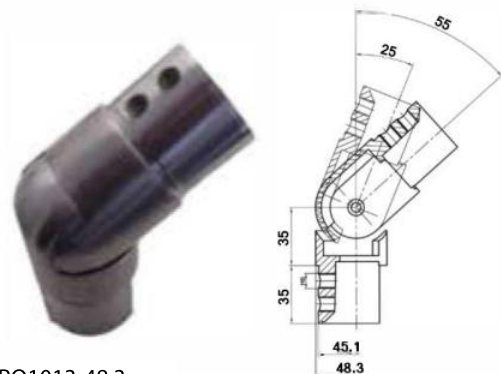

1201.485.316
Slotted Tube Connector
316 Satin / Mirror

1202.485.316
90 Degree Slotted Lateral Bend
316 Satin / Mirror

1203.485.316
90 Degree Slotted Vertical Bend
316 Satin

1503.483.316
Slotted Adaptor
316 Satin

1112.486.316
Slotted End Cap
316 Satin / Mirror

RO1009-48.3
Slotted Wall Plate
316 Satin / Mirror

RO1012-48.3
25-55 Degree Slotted Elbow (Upwards)
316 Satin

RO1013-48.3
25-55 Degree Slotted Elbow (Downwards)
316 Satin