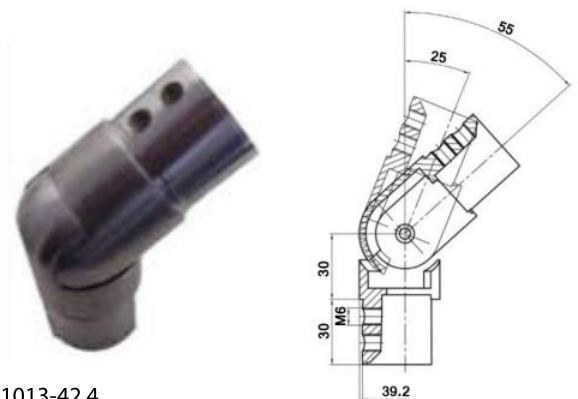

1201.425.316
Slotted Tube Connector
316 Satin / Mirror

1202.425.316
90 Degree Slotted Lateral Bend
316 Satin / Mirror

1203.425.316
90 Degree Slotted Vertical Bend
316 Satin

1502.424.316
Slotted Adaptor
316 Satin

1112.426.316
Slotted End Cap
316 Satin / Mirror

RO1009-42.4
Slotted Wall Plate
316 Satin / 316 Mirror

RO1012-42.4
25-55 Degree Slotted Elbow (Upwards)
316 Satin

RO1013-42.4
25-55 Degree Slotted Elbow (Downwards)
316 Satin

1201.485.316
Slotted Tube Connector
316 Satin / Mirror

1202.485.316
90 Degree Slotted Lateral Bend
316 Satin / Mirror

1203.485.316
90 Degree Slotted Vertical Bend
316 Satin

1503.483.316
Slotted Adaptor
316 Satin