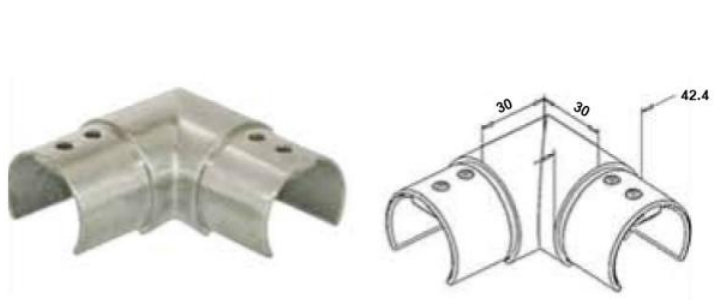

1201.425.316
Slotted Tube Connector
316 Satin / Mirror

1202.425.316
90 Degree Slotted Lateral Bend
316 Satin / Mirror

1203.425.316
90 Degree Slotted Vertical Bend
316 Satin

1502.424.316
Slotted Adaptor
316 Satin

1112.426.316
Slotted End Cap
316 Satin / Mirror

RO1009-42.4
Slotted Wall Plate
316 Satin / 316 Mirror

RO1012-42.4
25-55 Degree Slotted Elbow (Upwards)
316 Satin

RO1013-42.4
25-55 Degree Slotted Elbow (Downwards)
316 Satin

1201.485.316
Slotted Tube Connector
316 Satin / Mirror

1202.485.316
90 Degree Slotted Lateral Bend
316 Satin / Mirror

1203.485.316
90 Degree Slotted Vertical Bend
316 Satin

1503.483.316
Slotted Adaptor
316 Satin