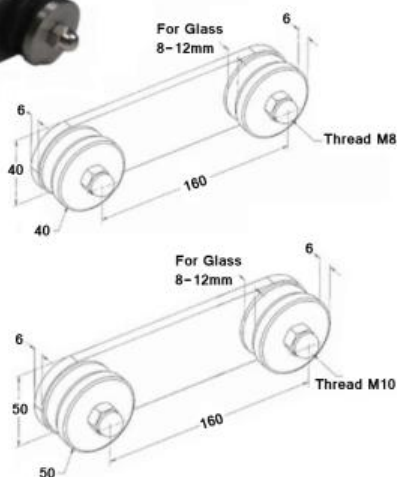

MS1020-40mm
MS1020-50mm
Short Single

MS1021-40mm
MS1021-50mm
Long Single

MS1022-40mm
MS1022-50mm
Straight Double

MS1023-40mm
MS1023-50mm
Internal Corner

MS1024-40mm
MS1024-50mm
External Corner

Reverse View