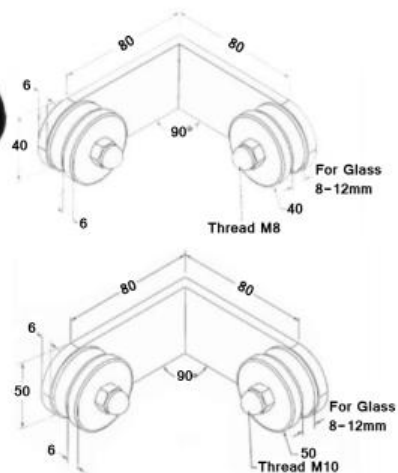

MS1020-40mm
MS1020-50mm
Short Single

MS1021-40mm
MS1021-50mm
Long Single

MS1022-40mm
MS1022-50mm
Straight Double

MS1023-40mm
MS1023-50mm
Internal Corner

MS1024-40mm
MS1024-50mm
External Corner

Reverse View