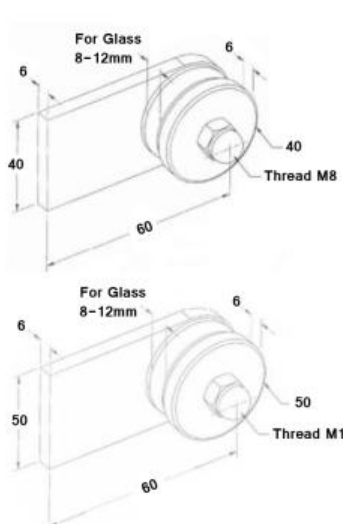

MS1020-40mm
MS1020-50mm
Short Single

MS1021-40mm
MS1021-50mm
Long Single

MS1022-40mm
MS1022-50mm
Straight Double

MS1023-40mm
MS1023-50mm
Internal Corner

MS1024-40mm
MS1024-50mm
External Corner

Reverse View