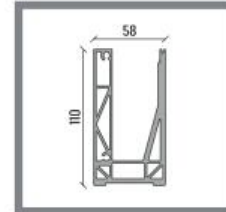

UNIQ SB-O 0.5S|TOP MOUNTED

EU 0.5 kN/m and UK 0.36 kN/m

Tested to 0.36 kN/m with:
12mm, 13.52mm, 15mm and 17.52mm Glass
*See back page for Test Report

BASE PROFILE

- 2089015 SB-O 0,5S Brute
- 2089017 SB-O 0,5S Stainless look

L
4000mm
4000mm

CLAMPING STRIP

- 2089116 CS-L1 - 10/10/pvb
- 2089119 CS-XL1 - 8/8/pvb

L
4000mm
4000mm

REAR COVER

- 2089104 CR-L1 - 10/10/pvb - Brute
- 2089358 CR-L1 - 10/10/pvb - Stainless look
- 2089106 CR-XL1 - 8/8/pvb - Brute
- 2089359 CR-XL1 - 8/8/pvb - Stainless look

B L
21 4000mm
21 4000mm
25 4000mm
25 4000mm

OPTIONAL FOR REAR COVER

- 1012301 Rubber for the cover front
- 1012309 Rubber for the cover front

L
4000mm
50000mm

CORNER PIECES*

- 2089018 SB-O 0,5 Inside corner left
- 2089019 SB-O 0,5 Inside corner right
- 2089020 SB-O 0,5 Outside corner left
- 2089021 SB-O 0,5 Outside corner right

*Only available in stainless look

- L
- 500mm
- 500mm
- 500mm
- 500mm