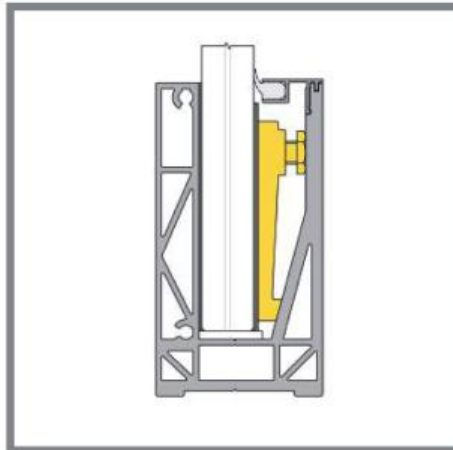

UNIQ SB-O 0.5S|TOP MOUNTED

EU 0.5 kN/m and UK 0.36 kN/m

Tested to 0.36 kN/m with:
12mm, 13.52mm, 15mm and 17.52mm Glass
*See back page for Test Report

BASE PROFILE

- 2089015 SB-O 0,5S Brute
- 2089017 SB-O 0,5S Stainless look

L
4000mm
4000mm

CLAMPING STRIP

- 2089116 CS-L1 - 10/10/pvb
- 2089119 CS-XL1 - 8/8/pvb

L
4000mm
4000mm

REAR COVER

- 2089104 CR-L1 - 10/10/pvb - Brute
- 2089358 CR-L1 - 10/10/pvb - Stainless look
- 2089106 CR-XL1 - 8/8/pvb - Brute
- 2089359 CR-XL1 - 8/8/pvb - Stainless look

B L
21 4000mm
21 4000mm
25 4000mm
25 4000mm

OPTIONAL FOR REAR COVER

- 1012301 Rubber for the cover front
- 1012309 Rubber for the cover front

L
4000mm
50000mm

CORNER PIECES*

- 2089018 SB-O 0,5 Inside corner left
- 2089019 SB-O 0,5 Inside corner right
- 2089020 SB-O 0,5 Outside corner left
- 2089021 SB-O 0,5 Outside corner right

*Only available in stainless look

- L
- 500mm
- 500mm
- 500mm
- 500mm