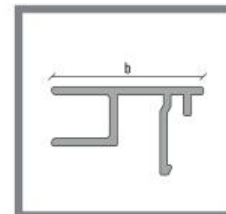

UNIQ SB-O 0.5S|TOP MOUNTED

EU 0.5 kN/m and UK 0.36 kN/m

Tested to 0.36 kN/m with:
12mm, 13.52mm, 15mm and 17.52mm Glass
*See back page for Test Report

BASE PROFILE

- 2089015 SB-O 0,5S Brute
- 2089017 SB-O 0,5S Stainless look

L
4000mm
4000mm

CLAMPING STRIP

- 2089116 CS-L1 - 10/10/pvb
- 2089119 CS-XL1 - 8/8/pvb

L
4000mm
4000mm

REAR COVER

- 2089104 CR-L1 - 10/10/pvb - Brute
- 2089358 CR-L1 - 10/10/pvb - Stainless look
- 2089106 CR-XL1 - 8/8/pvb - Brute
- 2089359 CR-XL1 - 8/8/pvb - Stainless look

B L
21 4000mm
21 4000mm
25 4000mm
25 4000mm

OPTIONAL FOR REAR COVER

- 1012301 Rubber for the cover front
- 1012309 Rubber for the cover front

L
4000mm
50000mm

CORNER PIECES*

- 2089018 SB-O 0,5 Inside corner left
- 2089019 SB-O 0,5 Inside corner right
- 2089020 SB-O 0,5 Outside corner left
- 2089021 SB-O 0,5 Outside corner right

*Only available in stainless look

- L
- 500mm
- 500mm
- 500mm
- 500mm