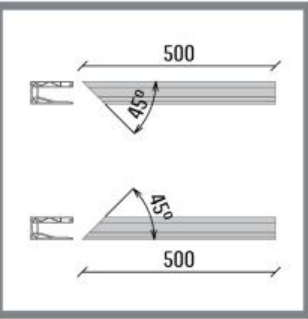

UNIQ SB-O 0.5S|TOP MOUNTED

EU 0.5 kN/m and UK 0.36 kN/m

Tested to 0.36 kN/m with:
12mm, 13.52mm, 15mm and 17.52mm Glass
*See back page for Test Report

BASE PROFILE

- 2089015 SB-O 0,5S Brute
- 2089017 SB-O 0,5S Stainless look

L
4000mm
4000mm

CLAMPING STRIP

- 2089116 CS-L1 - 10/10/pvb
- 2089119 CS-XL1 - 8/8/pvb

L
4000mm
4000mm

REAR COVER

- 2089104 CR-L1 - 10/10/pvb - Brute
- 2089358 CR-L1 - 10/10/pvb - Stainless look
- 2089106 CR-XL1 - 8/8/pvb - Brute
- 2089359 CR-XL1 - 8/8/pvb - Stainless look

B L
21 4000mm
21 4000mm
25 4000mm
25 4000mm

OPTIONAL FOR REAR COVER

- 1012301 Rubber for the cover front
- 1012309 Rubber for the cover front

L
4000mm
50000mm

CORNER PIECES*

- 2089018 SB-O 0,5 Inside corner left
- 2089019 SB-O 0,5 Inside corner right
- 2089020 SB-O 0,5 Outside corner left
- 2089021 SB-O 0,5 Outside corner right

*Only available in stainless look

- L
- 500mm
- 500mm
- 500mm
- 500mm