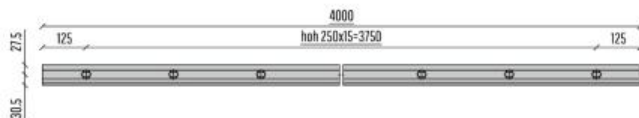

UNIQ SB-O 0.5S|TOP MOUNTED

EU 0.5 kN/m and UK 0.36 kN/m

Tested to 0.36 kN/m with:
12mm, 13.52mm, 15mm and 17.52mm Glass
*See back page for Test Report

BASE PROFILE

- 2089015 SB-O 0,5S Brute
- 2089017 SB-O 0,5S Stainless look

L
4000mm
4000mm

CLAMPING STRIP

- 2089116 CS-L1 - 10/10/pvb
- 2089119 CS-XL1 - 8/8/pvb

L
4000mm
4000mm

REAR COVER

- 2089104 CR-L1 - 10/10/pvb - Brute
- 2089358 CR-L1 - 10/10/pvb - Stainless look
- 2089106 CR-XL1 - 8/8/pvb - Brute
- 2089359 CR-XL1 - 8/8/pvb - Stainless look

B L
21 4000mm
21 4000mm
25 4000mm
25 4000mm

OPTIONAL FOR REAR COVER

- 1012301 Rubber for the cover front
- 1012309 Rubber for the cover front

L
4000mm
50000mm

CORNER PIECES*

- 2089018 SB-O 0,5 Inside corner left
- 2089019 SB-O 0,5 Inside corner right
- 2089020 SB-O 0,5 Outside corner left
- 2089021 SB-O 0,5 Outside corner right

*Only available in stainless look

- L
- 500mm
- 500mm
- 500mm
- 500mm