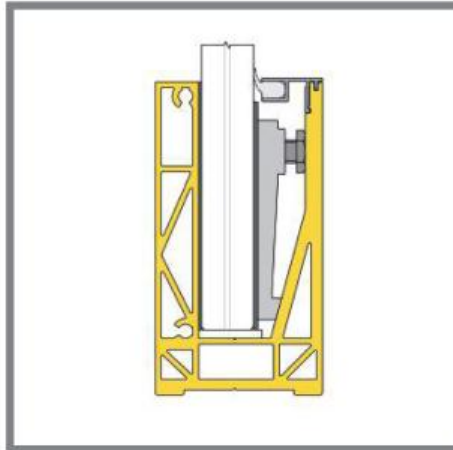

UNIQ SB-O 0.5S|TOP MOUNTED

EU 0.5 kN/m and UK 0.36 kN/m

Tested to 0.36 kN/m with:
12mm, 13.52mm, 15mm and 17.52mm Glass
*See back page for Test Report

BASE PROFILE

- 2089015 SB-O 0,5S Brute
- 2089017 SB-O 0,5S Stainless look

L
4000mm
4000mm

CLAMPING STRIP

- 2089116 CS-L1 - 10/10/pvb
- 2089119 CS-XL1 - 8/8/pvb

L
4000mm
4000mm

REAR COVER

- 2089104 CR-L1 - 10/10/pvb - Brute
- 2089358 CR-L1 - 10/10/pvb - Stainless look
- 2089106 CR-XL1 - 8/8/pvb - Brute
- 2089359 CR-XL1 - 8/8/pvb - Stainless look

B L
21 4000mm
21 4000mm
25 4000mm
25 4000mm

OPTIONAL FOR REAR COVER

- 1012301 Rubber for the cover front
- 1012309 Rubber for the cover front

L
4000mm
50000mm

CORNER PIECES*

- 2089018 SB-O 0,5 Inside corner left
- 2089019 SB-O 0,5 Inside corner right
- 2089020 SB-O 0,5 Outside corner left
- 2089021 SB-O 0,5 Outside corner right

*Only available in stainless look

- L
- 500mm
- 500mm
- 500mm
- 500mm