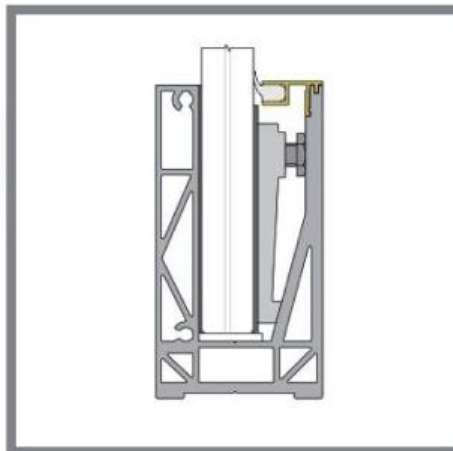

UNIQ SB-O 0.5S|TOP MOUNTED

EU 0.5 kN/m and UK 0.36 kN/m

Tested to 0.36 kN/m with:
12mm, 13.52mm, 15mm and 17.52mm Glass
*See back page for Test Report

BASE PROFILE

- 2089015 SB-O 0,5S Brute
- 2089017 SB-O 0,5S Stainless look

L
4000mm
4000mm

CLAMPING STRIP

- 2089116 CS-L1 - 10/10/pvb
- 2089119 CS-XL1 - 8/8/pvb

L
4000mm
4000mm

REAR COVER

- 2089104 CR-L1 - 10/10/pvb - Brute
- 2089358 CR-L1 - 10/10/pvb - Stainless look
- 2089106 CR-XL1 - 8/8/pvb - Brute
- 2089359 CR-XL1 - 8/8/pvb - Stainless look

B L
21 4000mm
21 4000mm
25 4000mm
25 4000mm

OPTIONAL FOR REAR COVER

- 1012301 Rubber for the cover front
- 1012309 Rubber for the cover front

L
4000mm
50000mm

CORNER PIECES*

- 2089018 SB-O 0,5 Inside corner left
- 2089019 SB-O 0,5 Inside corner right
- 2089020 SB-O 0,5 Outside corner left
- 2089021 SB-O 0,5 Outside corner right

*Only available in stainless look

- L
- 500mm
- 500mm
- 500mm
- 500mm