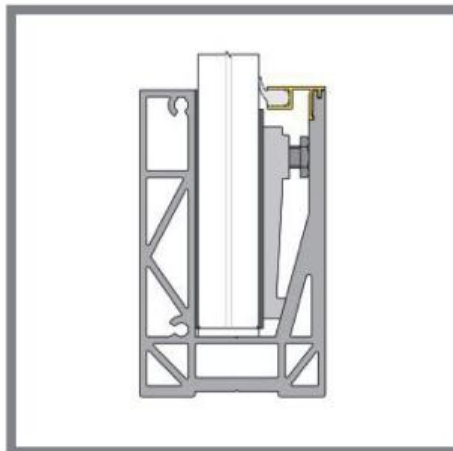

UNIQU SB-01S | TOP MOUNTED

EU 1 kN/m and UK 0.74 kN/m

Tested to 0.74 kN/m with:
15mm, 17.52mm, 19mm and 21.52mm Glass
*See back page for Test Report

BASE PROFILE

- 2089022 SB-O1S Brute
- 2089024 SB-O1S Stainless look

L
4000mm
4000mm

CLAMPING STRIP

- 2089116 CS-L1 - 10/10/pvb
- 2089119 CS-XL1 - 8/8/pvb
- 2090120 CS-XXL1 - 15

L
4000mm
4000mm
4000mm

REAR COVER

- 2089104 CR-L1 - 10/10/pvb - Brute
- 2089358 CR-L1 - 10/10/pvb - Stainless look
- 2089106 CR-XL1 - 8/8/pvb - Brute
- 2089359 CR-XL1 - 8/8/pvb - Stainless look
- 2089108 CR-XXL1 - 15 - Brute
- 2089360 CR-XXL1 - 15 - Stainless look

B L
21 4000mm
21 4000mm
25 4000mm
25 4000mm
28 4000mm
28 4000mm

OPTIONAL FOR REAR COVER

- 1012301 Rubber for the cover front
- 1012309 Rubber for the cover front

L
4000mm
50000mm

CORNER PIECES*

- 2089025 SB-O1S Inside corner left
- 2089026 SB-O1S Inside corner right
- 2089027 SB-O1S Outside corner left
- 2089028 SB-O1S Outside corner right

*Only available in stainless look

- L
- 500mm
- 500mm
- 500mm
- 500mm