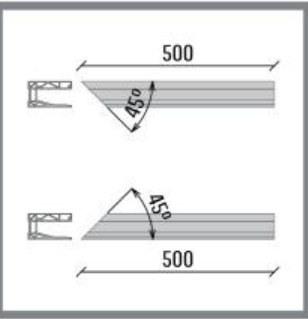

UNIQU SB-01S | TOP MOUNTED

EU 1 kN/m and UK 0.74 kN/m

Tested to 0.74 kN/m with:
15mm, 17.52mm, 19mm and 21.52mm Glass
*See back page for Test Report

BASE PROFILE

- 2089022 SB-O1S Brute
- 2089024 SB-O1S Stainless look

L
4000mm
4000mm

CLAMPING STRIP

- 2089116 CS-L1 - 10/10/pvb
- 2089119 CS-XL1 - 8/8/pvb
- 2090120 CS-XXL1 - 15

L
4000mm
4000mm
4000mm

REAR COVER

- 2089104 CR-L1 - 10/10/pvb - Brute
- 2089358 CR-L1 - 10/10/pvb - Stainless look
- 2089106 CR-XL1 - 8/8/pvb - Brute
- 2089359 CR-XL1 - 8/8/pvb - Stainless look
- 2089108 CR-XXL1 - 15 - Brute
- 2089360 CR-XXL1 - 15 - Stainless look

B L
21 4000mm
21 4000mm
25 4000mm
25 4000mm
28 4000mm
28 4000mm

OPTIONAL FOR REAR COVER

- 1012301 Rubber for the cover front
- 1012309 Rubber for the cover front

L
4000mm
50000mm

CORNER PIECES*

- 2089025 SB-O1S Inside corner left
- 2089026 SB-O1S Inside corner right
- 2089027 SB-O1S Outside corner left
- 2089028 SB-O1S Outside corner right

*Only available in stainless look

- L
- 500mm
- 500mm
- 500mm
- 500mm