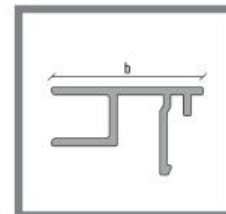

UNIQU SB-01S | TOP MOUNTED

EU 1 kN/m and UK 0.74 kN/m

Tested to 0.74 kN/m with:
15mm, 17.52mm, 19mm and 21.52mm Glass
*See back page for Test Report

BASE PROFILE

- 2089022 SB-O1S Brute
- 2089024 SB-O1S Stainless look

L
4000mm
4000mm

CLAMPING STRIP

- 2089116 CS-L1 - 10/10/pvb
- 2089119 CS-XL1 - 8/8/pvb
- 2090120 CS-XXL1 - 15

L
4000mm
4000mm
4000mm

REAR COVER

- 2089104 CR-L1 - 10/10/pvb - Brute
- 2089358 CR-L1 - 10/10/pvb - Stainless look
- 2089106 CR-XL1 - 8/8/pvb - Brute
- 2089359 CR-XL1 - 8/8/pvb - Stainless look
- 2089108 CR-XXL1 - 15 - Brute
- 2089360 CR-XXL1 - 15 - Stainless look

B L
21 4000mm
21 4000mm
25 4000mm
25 4000mm
28 4000mm
28 4000mm

OPTIONAL FOR REAR COVER

- 1012301 Rubber for the cover front
- 1012309 Rubber for the cover front

L
4000mm
50000mm

CORNER PIECES*

- 2089025 SB-O1S Inside corner left
- 2089026 SB-O1S Inside corner right
- 2089027 SB-O1S Outside corner left
- 2089028 SB-O1S Outside corner right

*Only available in stainless look

- L
- 500mm
- 500mm
- 500mm
- 500mm