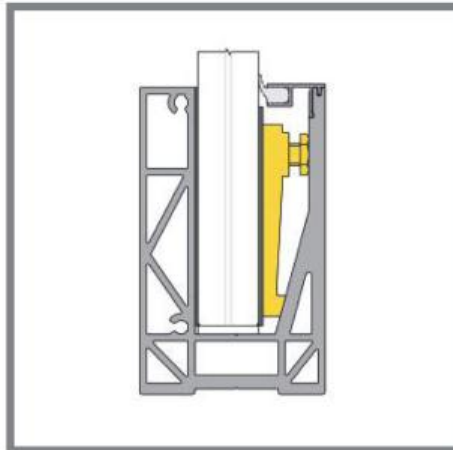

UNIQU SB-01S | TOP MOUNTED

EU 1 kN/m and UK 0.74 kN/m

Tested to 0.74 kN/m with:
15mm, 17.52mm, 19mm and 21.52mm Glass
*See back page for Test Report

BASE PROFILE

- 2089022 SB-O1S Brute
- 2089024 SB-O1S Stainless look

L
4000mm
4000mm

CLAMPING STRIP

- 2089116 CS-L1 - 10/10/pvb
- 2089119 CS-XL1 - 8/8/pvb
- 2090120 CS-XXL1 - 15

L
4000mm
4000mm
4000mm

REAR COVER

- 2089104 CR-L1 - 10/10/pvb - Brute
- 2089358 CR-L1 - 10/10/pvb - Stainless look
- 2089106 CR-XL1 - 8/8/pvb - Brute
- 2089359 CR-XL1 - 8/8/pvb - Stainless look
- 2089108 CR-XXL1 - 15 - Brute
- 2089360 CR-XXL1 - 15 - Stainless look

B L
21 4000mm
21 4000mm
25 4000mm
25 4000mm
28 4000mm
28 4000mm

OPTIONAL FOR REAR COVER

- 1012301 Rubber for the cover front
- 1012309 Rubber for the cover front

L
4000mm
50000mm

CORNER PIECES*

- 2089025 SB-O1S Inside corner left
- 2089026 SB-O1S Inside corner right
- 2089027 SB-O1S Outside corner left
- 2089028 SB-O1S Outside corner right

*Only available in stainless look

- L
- 500mm
- 500mm
- 500mm
- 500mm