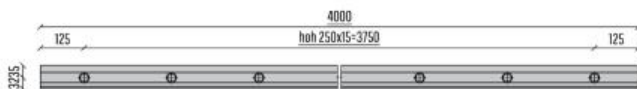

UNIQU SB-01S | TOP MOUNTED

EU 1 kN/m and UK 0.74 kN/m

Tested to 0.74 kN/m with:
15mm, 17.52mm, 19mm and 21.52mm Glass
*See back page for Test Report

BASE PROFILE

- 2089022 SB-O1S Brute
- 2089024 SB-O1S Stainless look

L
4000mm
4000mm

CLAMPING STRIP

- 2089116 CS-L1 - 10/10/pvb
- 2089119 CS-XL1 - 8/8/pvb
- 2090120 CS-XXL1 - 15

L
4000mm
4000mm
4000mm

REAR COVER

- 2089104 CR-L1 - 10/10/pvb - Brute
- 2089358 CR-L1 - 10/10/pvb - Stainless look
- 2089106 CR-XL1 - 8/8/pvb - Brute
- 2089359 CR-XL1 - 8/8/pvb - Stainless look
- 2089108 CR-XXL1 - 15 - Brute
- 2089360 CR-XXL1 - 15 - Stainless look

B L
21 4000mm
21 4000mm
25 4000mm
25 4000mm
28 4000mm
28 4000mm

OPTIONAL FOR REAR COVER

- 1012301 Rubber for the cover front
- 1012309 Rubber for the cover front

L
4000mm
50000mm

CORNER PIECES*

- 2089025 SB-O1S Inside corner left
- 2089026 SB-O1S Inside corner right
- 2089027 SB-O1S Outside corner left
- 2089028 SB-O1S Outside corner right

*Only available in stainless look

- L
- 500mm
- 500mm
- 500mm
- 500mm