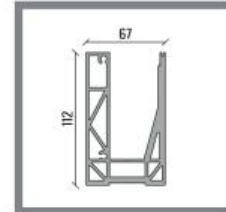

UNIQU SB-01S | TOP MOUNTED

EU 1 kN/m and UK 0.74 kN/m

Tested to 0.74 kN/m with:
15mm, 17.52mm, 19mm and 21.52mm Glass
*See back page for Test Report

BASE PROFILE

- 2089022 SB-O1S Brute
- 2089024 SB-O1S Stainless look

L
4000mm
4000mm

CLAMPING STRIP

- 2089116 CS-L1 - 10/10/pvb
- 2089119 CS-XL1 - 8/8/pvb
- 2090120 CS-XXL1 - 15

L
4000mm
4000mm
4000mm

REAR COVER

- 2089104 CR-L1 - 10/10/pvb - Brute
- 2089358 CR-L1 - 10/10/pvb - Stainless look
- 2089106 CR-XL1 - 8/8/pvb - Brute
- 2089359 CR-XL1 - 8/8/pvb - Stainless look
- 2089108 CR-XXL1 - 15 - Brute
- 2089360 CR-XXL1 - 15 - Stainless look

B L
21 4000mm
21 4000mm
25 4000mm
25 4000mm
28 4000mm
28 4000mm

OPTIONAL FOR REAR COVER

- 1012301 Rubber for the cover front
- 1012309 Rubber for the cover front

L
4000mm
50000mm

CORNER PIECES*

- 2089025 SB-O1S Inside corner left
- 2089026 SB-O1S Inside corner right
- 2089027 SB-O1S Outside corner left
- 2089028 SB-O1S Outside corner right

*Only available in stainless look

- L
- 500mm
- 500mm
- 500mm
- 500mm