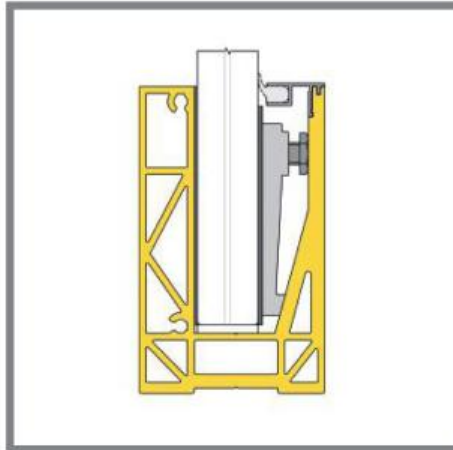

UNIQU SB-01S | TOP MOUNTED

EU 1 kN/m and UK 0.74 kN/m

Tested to 0.74 kN/m with:
15mm, 17.52mm, 19mm and 21.52mm Glass
*See back page for Test Report

BASE PROFILE

- 2089022 SB-O1S Brute
- 2089024 SB-O1S Stainless look

L
4000mm
4000mm

CLAMPING STRIP

- 2089116 CS-L1 - 10/10/pvb
- 2089119 CS-XL1 - 8/8/pvb
- 2090120 CS-XXL1 - 15

L
4000mm
4000mm
4000mm

REAR COVER

- 2089104 CR-L1 - 10/10/pvb - Brute
- 2089358 CR-L1 - 10/10/pvb - Stainless look
- 2089106 CR-XL1 - 8/8/pvb - Brute
- 2089359 CR-XL1 - 8/8/pvb - Stainless look
- 2089108 CR-XXL1 - 15 - Brute
- 2089360 CR-XXL1 - 15 - Stainless look

B L
21 4000mm
21 4000mm
25 4000mm
25 4000mm
28 4000mm
28 4000mm

OPTIONAL FOR REAR COVER

- 1012301 Rubber for the cover front
- 1012309 Rubber for the cover front

L
4000mm
50000mm

CORNER PIECES*

- 2089025 SB-O1S Inside corner left
- 2089026 SB-O1S Inside corner right
- 2089027 SB-O1S Outside corner left
- 2089028 SB-O1S Outside corner right

*Only available in stainless look

- L
- 500mm
- 500mm
- 500mm
- 500mm