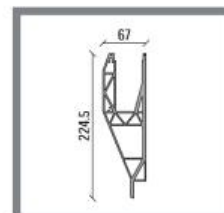

UNIQU SB-A1 | SIDE MOUNTED

EU 1 kN/m and UK 0.74 kN/m

Tested to 0.74 kN/m with:
15mm, 17.52mm, 19mm 21.52mm Glass
*See back page for Test Report

BASE PROFILE

- 2089122 SB-A1 Brute
- 2062745 SB-A1 Stainless look

L
4000mm
4000mm

CLAMPING STRIP

- 2089116 CS-L1 - 10/10/pvb
- 2089119 CS-XL1 - 8/8/pvb
- 2089120 CS-XXL1 - 15

L
4000mm
4000mm
4000mm

REAR COVER

- 2089104 CR-L1 - 10/10/pvb - Brute
- 2089358 CR-L1 - 10/10/pvb - Stainless look
- 2089106 CR-XL1 - 8/8/pvb - Brute
- 2089359 CR-XL1 - 8/8/pvb - Stainless look
- 2089108 CR-XXL1 - 15 - Brute
- 2089360 CR-XXL1 - 15 - Stainless look

B L
21 4000mm
21 4000mm
25 4000mm
25 4000mm
28 4000mm
28 4000mm

OPTIONAL FOR REAR COVER

- 1012301 Rubber for the cover front
- 1012309 Rubber for the cover front

L
4000mm
50000mm

FRONT COVER

- 2089088 CF-100 Brute
- 2089089 CF-100 Stainless look

CORNER PIECES*

- 2089068 SB-A1 Inside corner left
- 2089069 SB-A1 Inside corner right
- 2089070 SB-A1 Outside corner left
- 2089071 SB-A1 Outside corner right

L
500mm
500mm
500mm
500mm

*Only available in stainless look