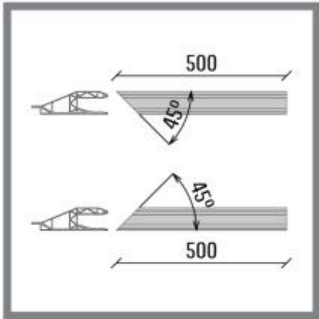

UNIQU SB-A1 | SIDE MOUNTED

EU 1 kN/m and UK 0.74 kN/m

Tested to 0.74 kN/m with:
15mm, 17.52mm, 19mm 21.52mm Glass
*See back page for Test Report

BASE PROFILE

- 2089122 SB-A1 Brute
- 2062745 SB-A1 Stainless look

L
4000mm
4000mm

OPTIONAL FOR FRONT COVER

- 1012310 Rubber for the cover rear
- 1012311 Rubber for the cover rear

L
4000mm
50000mm

PLATING COVERS

		D	B	L
2089090	CF-103 Brute	3	25	4000mm
2089351	CF-103 Stainless look	3	25	4000mm
2089092	CF-112 Brute	12	34	4000mm
2089352	CF-112 Stainless look	12	34	4000mm
2089094	CF-120 Brute	20	42	4000mm
2089353	CF-120 Stainless look	20	42	4000mm

CORNER PIECES*

- 2089068 SB-A1 Inside corner left
- 2089069 SB-A1 Inside corner right
- 2089070 SB-A1 Outside corner left
- 2089071 SB-A1 Outside corner right

L
500mm
500mm
500mm
500mm

*Only available in stainless look