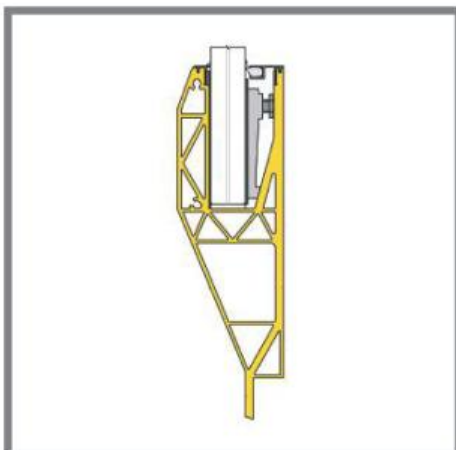

UNIQU SB-A1 | SIDE MOUNTED

EU 1 kN/m and UK 0.74 kN/m

Tested to 0.74 kN/m with:
15mm, 17.52mm, 19mm 21.52mm Glass
*See back page for Test Report

BASE PROFILE

- 2089122 SB-A1 Brute
- 2062745 SB-A1 Stainless look

L
4000mm
4000mm

CLAMPING STRIP

- 2089116 CS-L1 - 10/10/pvb
- 2089119 CS-XL1 - 8/8/pvb
- 2089120 CS-XXL1 - 15

L
4000mm
4000mm
4000mm

REAR COVER

- 2089104 CR-L1 - 10/10/pvb - Brute
- 2089358 CR-L1 - 10/10/pvb - Stainless look
- 2089106 CR-XL1 - 8/8/pvb - Brute
- 2089359 CR-XL1 - 8/8/pvb - Stainless look
- 2089108 CR-XXL1 - 15 - Brute
- 2089360 CR-XXL1 - 15 - Stainless look

B L
21 4000mm
21 4000mm
25 4000mm
25 4000mm
28 4000mm
28 4000mm

OPTIONAL FOR REAR COVER

- 1012301 Rubber for the cover front
- 1012309 Rubber for the cover front

L
4000mm
50000mm

FRONT COVER

- 2089088 CF-100 Brute
- 2089089 CF-100 Stainless look

CORNER PIECES*

- 2089068 SB-A1 Inside corner left
- 2089069 SB-A1 Inside corner right
- 2089070 SB-A1 Outside corner left
- 2089071 SB-A1 Outside corner right

L
500mm
500mm
500mm
500mm

*Only available in stainless look