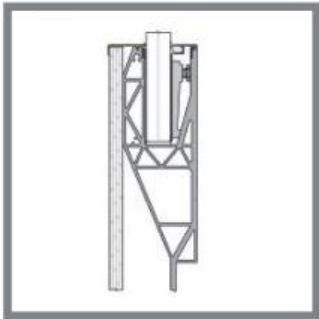

FRONT COVER

- 2089088 CF-100 Brute
- 2089089 CF-100 Stainless look

L
4000mm
4000mm

OPTIONAL FOR FRONT COVER

- 1012310 Rubber for the cover rear
- 1012311 Rubber for the cover rear

L
4000mm
50000mm

PLATING COVERS

		D	B	L
2089090	CF-103 Brute	3	25	4000mm
2089351	CF-103 Stainless look	3	25	4000mm
2089092	CF-112 Brute	12	34	4000mm
2089352	CF-112 Stainless look	12	34	4000mm
2089094	CF-120 Brute	20	42	4000mm
2089353	CF-120 Stainless look	20	42	4000mm

CORNER PIECES*

- 2089068 SB-A1 Inside corner left
- 2089069 SB-A1 Inside corner right
- 2089070 SB-A1 Outside corner left
- 2089071 SB-A1 Outside corner right

L
500mm
500mm
500mm
500mm

*Only available in stainless look

COVERCAP CC

- 2089065 Covercap CC-225 Brute
- 2089067 Covercap CC-225 Stainless look