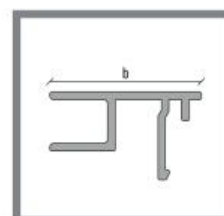

UNIQU SB-A1 | SIDE MOUNTED

EU 1 kN/m and UK 0.74 kN/m

Tested to 0.74 kN/m with:
15mm, 17.52mm, 19mm 21.52mm Glass
*See back page for Test Report

BASE PROFILE

- 2089122 SB-A1 Brute
- 2062745 SB-A1 Stainless look

L
4000mm
4000mm

CLAMPING STRIP

- 2089116 CS-L1 - 10/10/pvb
- 2089119 CS-XL1 - 8/8/pvb
- 2089120 CS-XXL1 - 15

L
4000mm
4000mm
4000mm

REAR COVER

- 2089104 CR-L1 - 10/10/pvb - Brute
- 2089358 CR-L1 - 10/10/pvb - Stainless look
- 2089106 CR-XL1 - 8/8/pvb - Brute
- 2089359 CR-XL1 - 8/8/pvb - Stainless look
- 2089108 CR-XXL1 - 15 - Brute
- 2089360 CR-XXL1 - 15 - Stainless look

B L
21 4000mm
21 4000mm
25 4000mm
25 4000mm
28 4000mm
28 4000mm

OPTIONAL FOR REAR COVER

- 1012301 Rubber for the cover front
- 1012309 Rubber for the cover front

L
4000mm
50000mm

FRONT COVER

- 2089088 CF-100 Brute
- 2089089 CF-100 Stainless look

CORNER PIECES*

- 2089068 SB-A1 Inside corner left
- 2089069 SB-A1 Inside corner right
- 2089070 SB-A1 Outside corner left
- 2089071 SB-A1 Outside corner right

L
500mm
500mm
500mm
500mm

*Only available in stainless look