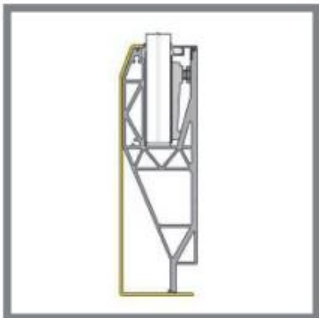

B L
21 4000mm
21 4000mm
25 4000mm
25 4000mm
28 4000mm
28 4000mm

OPTIONAL FOR REAR COVER

- 1012301 Rubber for the cover front
- 1012309 Rubber for the cover front

L
4000mm
50000mm

FRONT COVER

- 2089088 CF-100 Brute
- 2089089 CF-100 Stainless look

L
4000mm
4000mm

OPTIONAL FOR FRONT COVER

- 1012310 Rubber for the cover rear
- 1012311 Rubber for the cover rear

L
4000mm
50000mm

PLATING COVERS

		D	B	L
2089090	CF-103 Brute	3	25	4000mm
2089351	CF-103 Stainless look	3	25	4000mm
2089092	CF-112 Brute	12	34	4000mm
2089352	CF-112 Stainless look	12	34	4000mm
2089094	CF-120 Brute	20	42	4000mm
2089353	CF-120 Stainless look	20	42	4000mm

CORNER PIECES*

- 2089068 SB-A1 Inside corner left
- 2089069 SB-A1 Inside corner right
- 2089070 SB-A1 Outside corner left
- 2089071 SB-A1 Outside corner right

L
500mm
500mm
500mm
500mm

*Only available in stainless look