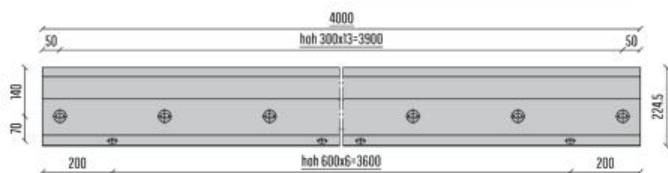

UNIQU SB-A1 | SIDE MOUNTED

EU 1 kN/m and UK 0.74 kN/m

Tested to 0.74 kN/m with:
15mm, 17.52mm, 19mm 21.52mm Glass
*See back page for Test Report

BASE PROFILE

- 2089122 SB-A1 Brute
- 2062745 SB-A1 Stainless look

L
4000mm
4000mm

CLAMPING STRIP

- 2089116 CS-L1 - 10/10/pvb
- 2089119 CS-XL1 - 8/8/pvb
- 2089120 CS-XXL1 - 15

L
4000mm
4000mm
4000mm

REAR COVER

- 2089104 CR-L1 - 10/10/pvb - Brute
- 2089358 CR-L1 - 10/10/pvb - Stainless look
- 2089106 CR-XL1 - 8/8/pvb - Brute
- 2089359 CR-XL1 - 8/8/pvb - Stainless look
- 2089108 CR-XXL1 - 15 - Brute
- 2089360 CR-XXL1 - 15 - Stainless look

B L
21 4000mm
21 4000mm
25 4000mm
25 4000mm
28 4000mm
28 4000mm

OPTIONAL FOR REAR COVER

- 1012301 Rubber for the cover front
- 1012309 Rubber for the cover front

L
4000mm
50000mm

FRONT COVER

- 2089088 CF-100 Brute
- 2089089 CF-100 Stainless look

CORNER PIECES*

- 2089068 SB-A1 Inside corner left
- 2089069 SB-A1 Inside corner right
- 2089070 SB-A1 Outside corner left
- 2089071 SB-A1 Outside corner right

L
500mm
500mm
500mm
500mm

*Only available in stainless look