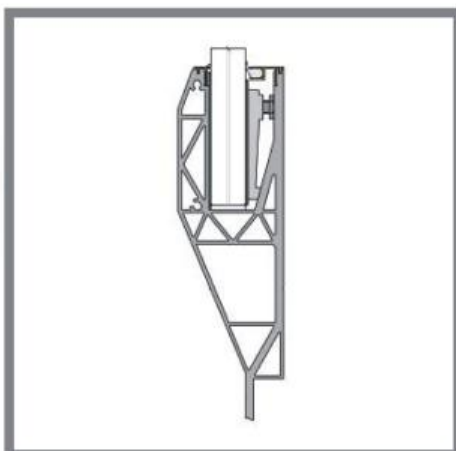

UNIQU SB-A1 | SIDE MOUNTED

EU 1 kN/m and UK 0.74 kN/m

Tested to 0.74 kN/m with:
15mm, 17.52mm, 19mm 21.52mm Glass
*See back page for Test Report

BASE PROFILE

- 2089122 SB-A1 Brute
- 2062745 SB-A1 Stainless look

L
4000mm
4000mm

CLAMPING STRIP

- 2089116 CS-L1 - 10/10/pvb
- 2089119 CS-XL1 - 8/8/pvb
- 2089120 CS-XXL1 - 15

L
4000mm
4000mm
4000mm

REAR COVER

- 2089104 CR-L1 - 10/10/pvb - Brute
- 2089358 CR-L1 - 10/10/pvb - Stainless look
- 2089106 CR-XL1 - 8/8/pvb - Brute
- 2089359 CR-XL1 - 8/8/pvb - Stainless look
- 2089108 CR-XXL1 - 15 - Brute
- 2089360 CR-XXL1 - 15 - Stainless look

B L
21 4000mm
21 4000mm
25 4000mm
25 4000mm
28 4000mm
28 4000mm

OPTIONAL FOR REAR COVER

- 1012301 Rubber for the cover front
- 1012309 Rubber for the cover front

L
4000mm
50000mm

FRONT COVER

- 2089088 CF-100 Brute
- 2089089 CF-100 Stainless look

CORNER PIECES*

- 2089068 SB-A1 Inside corner left
- 2089069 SB-A1 Inside corner right
- 2089070 SB-A1 Outside corner left
- 2089071 SB-A1 Outside corner right

L
500mm
500mm
500mm
500mm

*Only available in stainless look