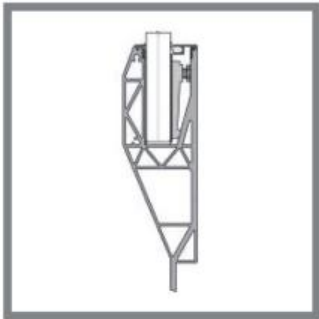

UNIQU SB-A1 | SIDE MOUNTED

EU 1 kN/m and UK 0.74 kN/m

Tested to 0.74 kN/m with:
15mm, 17.52mm, 19mm 21.52mm Glass
*See back page for Test Report

BASE PROFILE

- 2089122 SB-A1 Brute
- 2062745 SB-A1 Stainless look

L
4000mm
4000mm

CLAMPING STRIP

- 2089116 CS-L1 - 10/10/pvb
- 2089119 CS-XL1 - 8/8/pvb
- 2089120 CS-XXL1 - 15

L
4000mm
4000mm
4000mm

REAR COVER

- 2089104 CR-L1 - 10/10/pvb - Brute
- 2089358 CR-L1 - 10/10/pvb - Stainless look
- 2089106 CR-XL1 - 8/8/pvb - Brute
- 2089359 CR-XL1 - 8/8/pvb - Stainless look
- 2089108 CR-XXL1 - 15 - Brute
- 2089360 CR-XXL1 - 15 - Stainless look

B L
21 4000mm
21 4000mm
25 4000mm
25 4000mm
28 4000mm
28 4000mm

OPTIONAL FOR REAR COVER

- 1012301 Rubber for the cover front
- 1012309 Rubber for the cover front

L
4000mm
50000mm

FRONT COVER

- 2089088 CF-100 Brute
- 2089089 CF-100 Stainless look

CORNER PIECES*

- 2089068 SB-A1 Inside corner left
- 2089069 SB-A1 Inside corner right
- 2089070 SB-A1 Outside corner left
- 2089071 SB-A1 Outside corner right

L
500mm
500mm
500mm
500mm

*Only available in stainless look