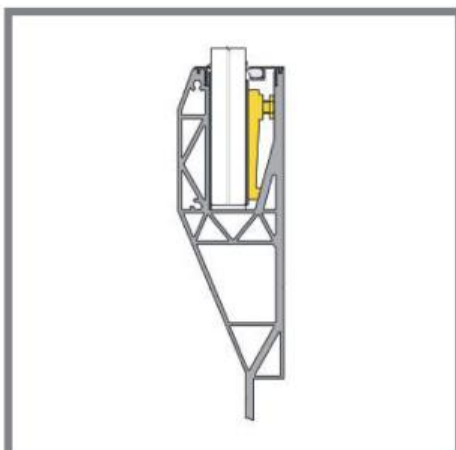

UNIQU SB-A1 | SIDE MOUNTED

EU 1 kN/m and UK 0.74 kN/m

Tested to 0.74 kN/m with:
15mm, 17.52mm, 19mm 21.52mm Glass
*See back page for Test Report

BASE PROFILE

- 2089122 SB-A1 Brute
- 2062745 SB-A1 Stainless look

L
4000mm
4000mm

CLAMPING STRIP

- 2089116 CS-L1 - 10/10/pvb
- 2089119 CS-XL1 - 8/8/pvb
- 2089120 CS-XXL1 - 15

L
4000mm
4000mm
4000mm

REAR COVER

- 2089104 CR-L1 - 10/10/pvb - Brute
- 2089358 CR-L1 - 10/10/pvb - Stainless look
- 2089106 CR-XL1 - 8/8/pvb - Brute
- 2089359 CR-XL1 - 8/8/pvb - Stainless look
- 2089108 CR-XXL1 - 15 - Brute
- 2089360 CR-XXL1 - 15 - Stainless look

B L
21 4000mm
21 4000mm
25 4000mm
25 4000mm
28 4000mm
28 4000mm

OPTIONAL FOR REAR COVER

- 1012301 Rubber for the cover front
- 1012309 Rubber for the cover front

L
4000mm
50000mm

FRONT COVER

- 2089088 CF-100 Brute
- 2089089 CF-100 Stainless look

CORNER PIECES*

- 2089068 SB-A1 Inside corner left
- 2089069 SB-A1 Inside corner right
- 2089070 SB-A1 Outside corner left
- 2089071 SB-A1 Outside corner right

L
500mm
500mm
500mm
500mm

*Only available in stainless look