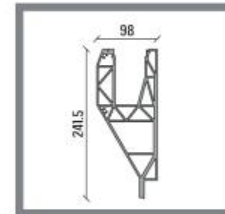

# UNIQ SB-A2 | SIDE MOUNTED

EU 2 kN/m and UK 1.5 kN/m

Tested to 1.5 kN/m with:  
25.52mm Glass

\*See back page for Test Report

## BASE PROFILE

- 2004963 SB-A2 Brute
- 2001315 SB-A2 Stainless look

L  
4000mm  
4000mm

## CLAMPING STRIP

- 2089117 CS-L2- 12/12/pvb

L  
4000mm

### CORNER PIECES\*

- 2089076 SB-A2 Inside corner left
- 2089077 SB-A2 Inside corner right
- 2089078 SB-A2 Outside corner left
- 2089079 SB-A2 Outside corner right

L  
500mm  
500mm  
500mm  
500mm

\*Only available in stainless look