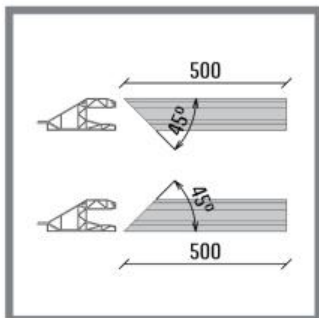

### PLATING COVERS

		D	B	L
2089098	CF-303 Brute	3	25	4000mm
2089355	CF-303 Stainless look	3	25	4000mm
2089100	CF-312 Brute	12	34	4000mm
2089356	CF-312 Stainless look	12	34	4000mm
2089102	CF-320 Brute	20	42	4000mm
2089357	CF-320 Stainless look	20	42	4000mm

### CORNER PIECES\*

- 2089076 SB-A2 Inside corner left
- 2089077 SB-A2 Inside corner right
- 2089078 SB-A2 Outside corner left
- 2089079 SB-A2 Outside corner right

L  
500mm  
500mm  
500mm  
500mm

\*Only available in stainless look