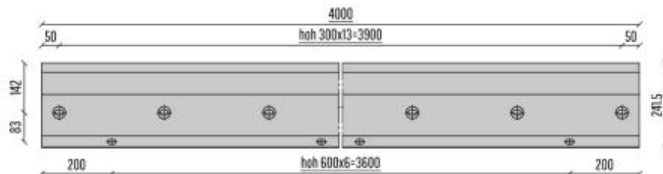

UNIQ SB-A2 | SIDE MOUNTED

EU 2 kN/m and UK 1.5 kN/m

Tested to 1.5 kN/m with:
25.52mm Glass

*See back page for Test Report

BASE PROFILE

- 2004963 SB-A2 Brute
- 2001315 SB-A2 Stainless look

L
4000mm
4000mm

CLAMPING STRIP

- 2089117 CS-L2- 12/12/pvb

L
4000mm

REAR COVER

- 2089110 CR-L2 - 12/12/pvb - Brute
- 2089361 CR-L2 - 12/12/pvb - Stainless look

B L
21 4000mm
21 4000mm

OPTIONAL FOR REAR COVER

- 1012301 Rubber for the cover front
- 1012309 Rubber for the cover front

L
4000mm
50000mm