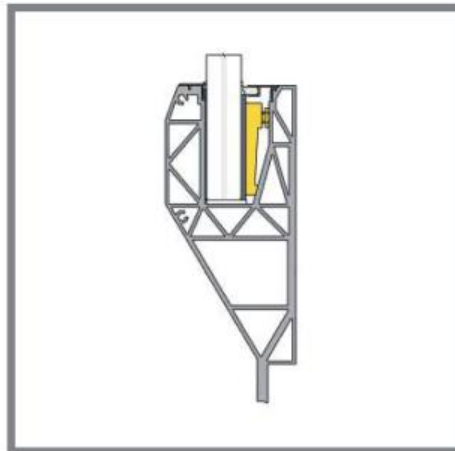

# UNIQ SB-A2 | SIDE MOUNTED

EU 2 kN/m and UK 1.5 kN/m

Tested to 1.5 kN/m with:  
25.52mm Glass

\*See back page for Test Report

## BASE PROFILE

- 2004963 SB-A2 Brute
- 2001315 SB-A2 Stainless look

L  
4000mm  
4000mm

## CLAMPING STRIP

- 2089117 CS-L2- 12/12/pvb

L  
4000mm