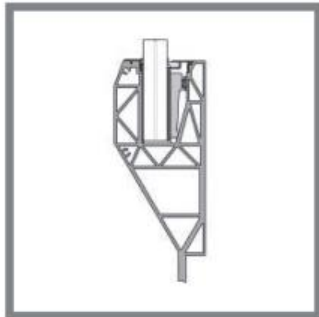

FRONT COVER

- 2089096 CF-300 Brute
- 2089354 CF-300 Stainless look

L
4000mm
4000mm

OPTIONAL FOR FRONT COVER

- 1012310 Rubber for the cover rear
- 1012311 Rubber for the cover rear

L
4000mm
50000mm