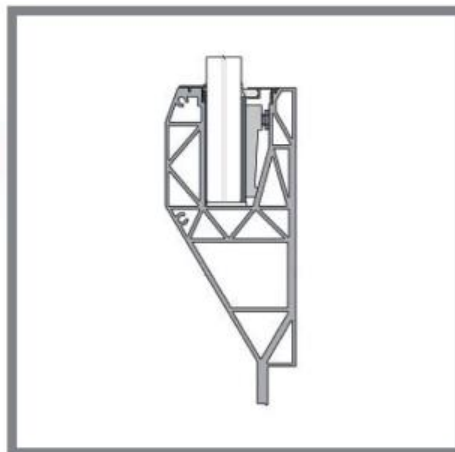

# UNIQ SB-A2 | SIDE MOUNTED

EU 2 kN/m and UK 1.5 kN/m

Tested to 1.5 kN/m with:  
25.52mm Glass

\*See back page for Test Report

## BASE PROFILE

- 2004963 SB-A2 Brute
- 2001315 SB-A2 Stainless look

L  
4000mm  
4000mm

## CLAMPING STRIP

- 2089117 CS-L2- 12/12/pvb

L  
4000mm

## REAR COVER

- 2089110 CR-L2 - 12/12/pvb - Brute
- 2089361 CR-L2 - 12/12/pvb - Stainless look

B L  
21 4000mm  
21 4000mm