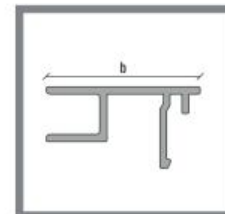

## BASE PROFILE

- 2004963 SB-A2 Brute
- 2001315 SB-A2 Stainless look

L  
4000mm  
4000mm

## CLAMPING STRIP

- 2089117 CS-L2- 12/12/pvb

L  
4000mm

### CORNER PIECES\*

- 2089076 SB-A2 Inside corner left
- 2089077 SB-A2 Inside corner right
- 2089078 SB-A2 Outside corner left
- 2089079 SB-A2 Outside corner right

L  
500mm  
500mm  
500mm  
500mm

\*Only available in stainless look