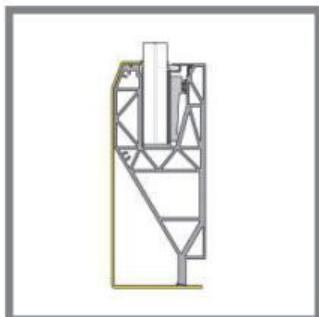

### PLATING COVERS

		D	B	L
2089098	CF-303 Brute	3	25	4000mm
2089355	CF-303 Stainless look	3	25	4000mm
2089100	CF-312 Brute	12	34	4000mm
2089356	CF-312 Stainless look	12	34	4000mm
2089102	CF-320 Brute	20	42	4000mm
2089357	CF-320 Stainless look	20	42	4000mm

### CORNER PIECES\*

- 2089076 SB-A2 Inside corner left
- 2089077 SB-A2 Inside corner right
- 2089078 SB-A2 Outside corner left
- 2089079 SB-A2 Outside corner right

L  
500mm  
500mm  
500mm  
500mm

\*Only available in stainless look