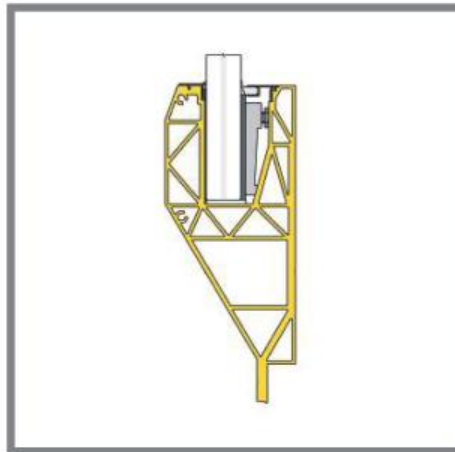

# UNIQ SB-A2 | SIDE MOUNTED

EU 2 kN/m and UK 1.5 kN/m

Tested to 1.5 kN/m with:  
25.52mm Glass

\*See back page for Test Report

## BASE PROFILE

- 2004963 SB-A2 Brute
- 2001315 SB-A2 Stainless look

L  
4000mm  
4000mm

## CLAMPING STRIP

- 2089117 CS-L2- 12/12/pvb

L  
4000mm

## REAR COVER

- 2089110 CR-L2 - 12/12/pvb - Brute
- 2089361 CR-L2 - 12/12/pvb - Stainless look

B L  
21 4000mm  
21 4000mm