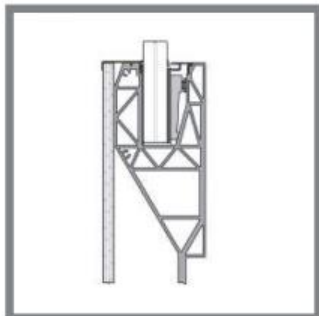

FRONT COVER

- 2089096 CF-300 Brute
- 2089354 CF-300 Stainless look

L
4000mm
4000mm

OPTIONAL FOR FRONT COVER

- 1012310 Rubber for the cover rear
- 1012311 Rubber for the cover rear

L
4000mm
50000mm

PLATING COVERS

		D	B	L
2089098	CF-303 Brute	3	25	4000mm
2089355	CF-303 Stainless look	3	25	4000mm
2089100	CF-312 Brute	12	34	4000mm
2089356	CF-312 Stainless look	12	34	4000mm
2089102	CF-320 Brute	20	42	4000mm
2089357	CF-320 Stainless look	20	42	4000mm

CORNER PIECES*

- 2089076 SB-A2 Inside corner left
- 2089077 SB-A2 Inside corner right
- 2089078 SB-A2 Outside corner left
- 2089079 SB-A2 Outside corner right

L
500mm
500mm
500mm
500mm

*Only available in stainless look

COVERCAP CC

- 2089509 Covercap CC-240 Brute
- 2089511 Covercap CC-240 Stainless look