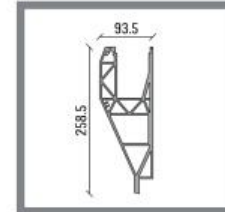

# UNIQ SB-A3 | SIDE MOUNTED

EU and UK 3 kN/m

Tested to 3 kN/m with:  
25.52mm and 31.52mm Glass  
\*See back page for Test Report

## BASE PROFILE

- 2089512 SB-A3 Brute
- 2089513 SB-A3 Stainless look

L  
4000mm  
4000mm

## CLAMPING STRIP

- 2089121 CS-XXL3 - 12/12/pvb
- 2089121 CS-XXL3 - 8/8/8/pvb
- 2089118 CS-L3 - 15/15/pvb
- 2089118 CS-L3 - 10/10/10/pvb

L  
4000mm  
4000mm  
4000mm  
4000mm

### CORNER PIECES\*

- 2089084 SB-A3 Inside corner left
- 2089085 SB-A3 Inside corner right
- 2089086 SB-A3 Outside corner left
- 2089087 SB-A3 Outside corner right

L

500mm  
500mm  
500mm  
500mm

\*Only available in stainless look