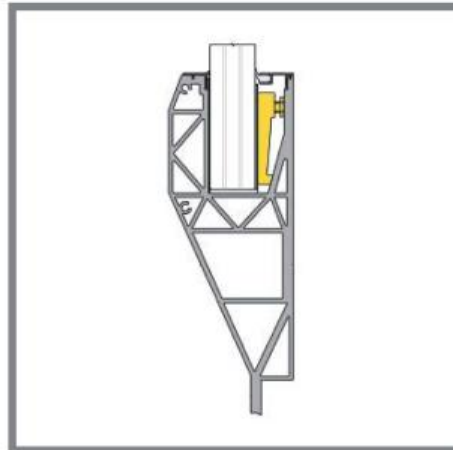

# UNIQ SB-A3 | SIDE MOUNTED

EU and UK 3 kN/m

Tested to 3 kN/m with:  
25.52mm and 31.52mm Glass  
\*See back page for Test Report

## BASE PROFILE

- 2089512 SB-A3 Brute
- 2089513 SB-A3 Stainless look

L  
4000mm  
4000mm

## CLAMPING STRIP

- 2089121 CS-XXL3 - 12/12/pvb
- 2089121 CS-XXL3 - 8/8/8/pvb
- 2089118 CS-L3 - 15/15/pvb
- 2089118 CS-L3 - 10/10/10/pvb

L  
4000mm  
4000mm  
4000mm  
4000mm

## REAR COVER

- 2089620 CR-XXL3 - 12/12/pvb - Brute
- 2089622 CR-XXL3 - 12/12/pvb - Stainless look
- 2089620 CR-XXL3 - 8/8/8/pvb - Brute
- 2089620 CR-XXL3 - 8/8/8/pvb - Stainless look
- 2089106 CR-XL1 - 15/15/pvb - Brute
- 2089359 CR-XL1 - 15/15/pvb - Stainless look
- 2089106 CR-XL1 - 10/10/10/pvb - Brute
- 2089359 CR-XL1 - 10/10/10/pvb - Stainless look