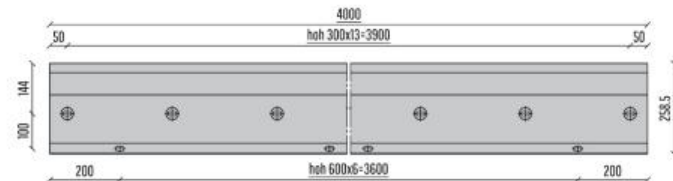

# UNIQ SB-A3 | SIDE MOUNTED

EU and UK 3 kN/m

Tested to 3 kN/m with:  
25.52mm and 31.52mm Glass  
\*See back page for Test Report

## BASE PROFILE

- 2089512 SB-A3 Brute
- 2089513 SB-A3 Stainless look

L  
4000mm  
4000mm

## CLAMPING STRIP

- 2089121 CS-XXL3 - 12/12/pvb
- 2089121 CS-XXL3 - 8/8/8/pvb
- 2089118 CS-L3 - 15/15/pvb
- 2089118 CS-L3 - 10/10/10/pvb

L  
4000mm  
4000mm  
4000mm  
4000mm

### CORNER PIECES\*

- 2089084 SB-A3 Inside corner left
- 2089085 SB-A3 Inside corner right
- 2089086 SB-A3 Outside corner left
- 2089087 SB-A3 Outside corner right

L

500mm  
500mm  
500mm  
500mm

\*Only available in stainless look