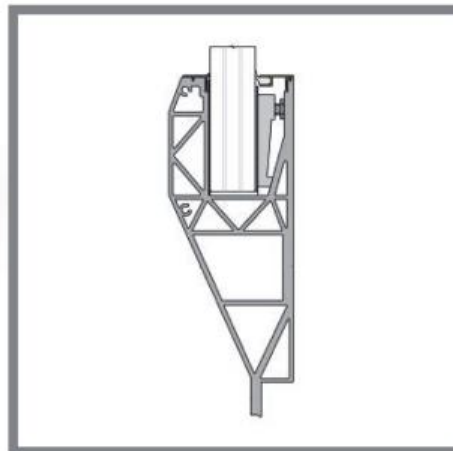

# UNIQ SB-A3 | SIDE MOUNTED

EU and UK 3 kN/m

Tested to 3 kN/m with:  
25.52mm and 31.52mm Glass  
\*See back page for Test Report

## BASE PROFILE

- 2089512 SB-A3 Brute
- 2089513 SB-A3 Stainless look

L  
4000mm  
4000mm

## CLAMPING STRIP

- 2089121 CS-XXL3 - 12/12/pvb
- 2089121 CS-XXL3 - 8/8/8/pvb
- 2089118 CS-L3 - 15/15/pvb
- 2089118 CS-L3 - 10/10/10/pvb

L  
4000mm  
4000mm  
4000mm  
4000mm

## REAR COVER

- 2089620 CR-XXL3 - 12/12/pvb - Brute
- 2089622 CR-XXL3 - 12/12/pvb - Stainless look
- 2089620 CR-XXL3 - 8/8/8/pvb - Brute
- 2089620 CR-XXL3 - 8/8/8/pvb - Stainless look
- 2089106 CR-XL1 - 15/15/pvb - Brute
- 2089359 CR-XL1 - 15/15/pvb - Stainless look
- 2089106 CR-XL1 - 10/10/10/pvb - Brute
- 2089359 CR-XL1 - 10/10/10/pvb - Stainless look