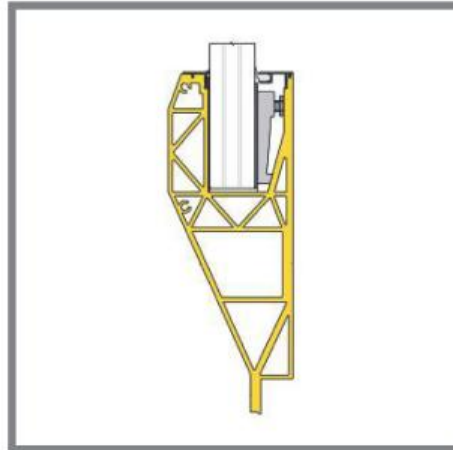

# UNIQ SB-A3 | SIDE MOUNTED

EU and UK 3 kN/m

Tested to 3 kN/m with:  
25.52mm and 31.52mm Glass  
\*See back page for Test Report

## BASE PROFILE

- 2089512 SB-A3 Brute
- 2089513 SB-A3 Stainless look

L  
4000mm  
4000mm

## CLAMPING STRIP

- 2089121 CS-XXL3 - 12/12/pvb
- 2089121 CS-XXL3 - 8/8/8/pvb
- 2089118 CS-L3 - 15/15/pvb
- 2089118 CS-L3 - 10/10/10/pvb

L  
4000mm  
4000mm  
4000mm  
4000mm

## REAR COVER

- 2089620 CR-XXL3 - 12/12/pvb - Brute
- 2089622 CR-XXL3 - 12/12/pvb - Stainless look
- 2089620 CR-XXL3 - 8/8/8/pvb - Brute
- 2089620 CR-XXL3 - 8/8/8/pvb - Stainless look
- 2089106 CR-XL1 - 15/15/pvb - Brute
- 2089359 CR-XL1 - 15/15/pvb - Stainless look
- 2089106 CR-XL1 - 10/10/10/pvb - Brute
- 2089359 CR-XL1 - 10/10/10/pvb - Stainless look