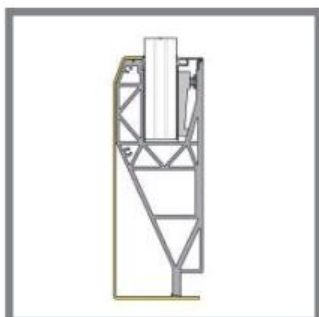

### PLATING COVERS

- 2089098 CF-303 Brute
- 2089355 CF-303 Stainless look
- 2089100 CF-312 Brute
- 2089356 CF-312 Stainless look
- 2089102 CF-320 Brute
- 2089357 CF-320 Stainless look

D

B

L

3 35 4000mm  
3 35 4000mm  
12 44 4000mm  
12 44 4000mm  
20 52 4000mm  
20 52 4000mm

### CORNER PIECES\*

- 2089084 SB-A3 Inside corner left
- 2089085 SB-A3 Inside corner right
- 2089086 SB-A3 Outside corner left
- 2089087 SB-A3 Outside corner right

L

500mm  
500mm  
500mm  
500mm

\*Only available in stainless look

### COVERCAP CC

- 2089081 Covercap CC-260 Brute
- 2089083 Covercap CC-260 Stainless look