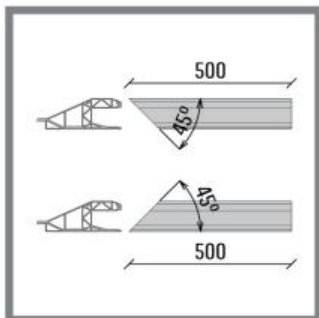

### PLATING COVERS

- 2089098 CF-303 Brute
- 2089355 CF-303 Stainless look
- 2089100 CF-312 Brute
- 2089356 CF-312 Stainless look
- 2089102 CF-320 Brute
- 2089357 CF-320 Stainless look

D

B

L

3 35 4000mm  
3 35 4000mm  
12 44 4000mm  
12 44 4000mm  
20 52 4000mm  
20 52 4000mm

### CORNER PIECES\*

- 2089084 SB-A3 Inside corner left
- 2089085 SB-A3 Inside corner right
- 2089086 SB-A3 Outside corner left
- 2089087 SB-A3 Outside corner right

L

500mm  
500mm  
500mm  
500mm

\*Only available in stainless look