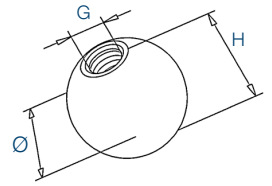

End Ball

L

304 Indoor satin

		Ø	H
0101.100.304	2	10	ca. 18,7
0101.120.304	2	12	ca. 17,5

316 Outdoor satin

		Ø	H
0101.100.316	2	10	ca. 18,7
0101.120.316	2	12	ca. 17,5

End Ball - Threaded

S

304 Indoor satin

		G	Ø	H
0102.250.304	2	M8	25	ca. 23,5
0102.300.304	2	M8	30	ca. 28,5
0102.400.304	2	M8	40	ca. 38,5
0102.500.304	2	M8	50	ca. 48,5

316 Outdoor satin

		G	Ø	H
0102.250.316	2	M8	25	ca. 23,5
0102.300.316	2	M8	30	ca. 28,5
0102.400.316	2	M8	40	ca. 38,5
0102.500.316	2	M8	50	ca. 48,5

End scroll

L

304 Indoor satin

		Ø	H
0103.337.304	2	33,7x2,0	77
0103.420.304	2	42,4x2,0	81
0103.426.304	2	42,4x2,6	81
0103.480.304	2	48,3x2,0	84
0103.486.304	2	48,3x2,6	84

316 Outdoor satin

		Ø	H
0103.337.316	2	33,7x2,0	77
0103.420.316	2	42,4x2,0	81
0103.426.316	2	42,4x2,6	81
0103.480.316	2	48,3x2,0	84
0103.486.316	2	48,3x2,6	84