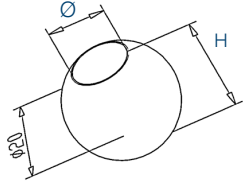

End Ball

L

304 Indoor satin

		Ø	H
0101.100.304	2	10	ca. 18,7
0101.120.304	2	12	ca. 17,5

316 Outdoor satin

		Ø	H
0101.100.316	2	10	ca. 18,7
0101.120.316	2	12	ca. 17,5

End Ball - Threaded

S

304 Indoor satin

		G	Ø	H
0102.250.304	2	M8	25	ca. 23,5
0102.300.304	2	M8	30	ca. 28,5
0102.400.304	2	M8	40	ca. 38,5
0102.500.304	2	M8	50	ca. 48,5

316 Outdoor satin

		G	Ø	H
0102.250.316	2	M8	25	ca. 23,5
0102.300.316	2	M8	30	ca. 28,5
0102.400.316	2	M8	40	ca. 38,5
0102.500.316	2	M8	50	ca. 48,5

End scroll

L

304 Indoor satin

		Ø	H
0103.337.304	2	33,7x2,0	77
0103.420.304	2	42,4x2,0	81
0103.426.304	2	42,4x2,6	81
0103.480.304	2	48,3x2,0	84
0103.486.304	2	48,3x2,6	84

316 Outdoor satin

		Ø	H
0103.337.316	2	33,7x2,0	77
0103.420.316	2	42,4x2,0	81
0103.426.316	2	42,4x2,6	81
0103.480.316	2	48,3x2,0	84
0103.486.316	2	48,3x2,6	84