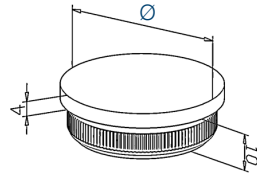

316 Outdoor satin  Ø H

0111.160.316	2	16,0x1,0	4
0111.337.316	2	33,7x2,0	9
0111.420.316	2	42,4x2,0	9
0111.426.316	2	42,4x2,6	9
0111.480.316	2	48,3x2,0	10
0111.486.316	2	48,3x2,6	10

316 Outdoor mirror  Ø H

Endcap flat - QuickFix

H

304 Indoor satin		Ø
0121.337.304	2	33,7x2,0
0121.420.304	2	42,4x2,0
0121.426.304	2	42,4x2,6
0121.480.304	2	48,3x2,0
0121.486.304	2	48,3x2,6

316 Outdoor satin		Ø
0121.337.316	2	33,7x2,0
0121.420.316	2	42,4x2,0
0121.426.316	2	42,4x2,6
0121.480.316	2	48,3x2,0
0121.486.316	2	48,3x2,6