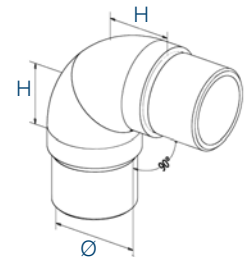

Tube connector adjustable

304 Indoor satin		Ø	H
0209.420.304	2	42,4x2,0	40
0209.480.304	2	48,3x2,0	45

316 Outdoor satin		Ø	H
0209.420.316	2	42,4x2,0	40
0209.480.316	2	48,3x2,0	45