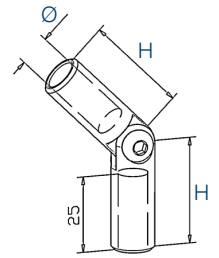

Bar connector adjustable **L**