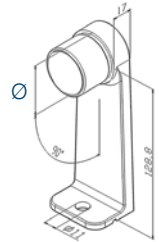

SB-Glue 50g

6740.03 50 ML

This glue is the ideal adhesive for cylindrical joints. just a small quantity is sufficient to achieve solid bonding, as long as it is applied properly.

Stand - off bracket - connector **L S**

304 Indoor satin		Ø
0395.420.304	1	42,4x2,0
0395.426.304	1	42,4x2,6
0395.483.304	1	48,3x2,6

316 Outdoor satin		Ø
0395.420.304	1	42,4x2,0
0395.426.304	1	42,4x2,6
0395.483.304	1	48,3x2,6

Stand - off bracket - End **L S**